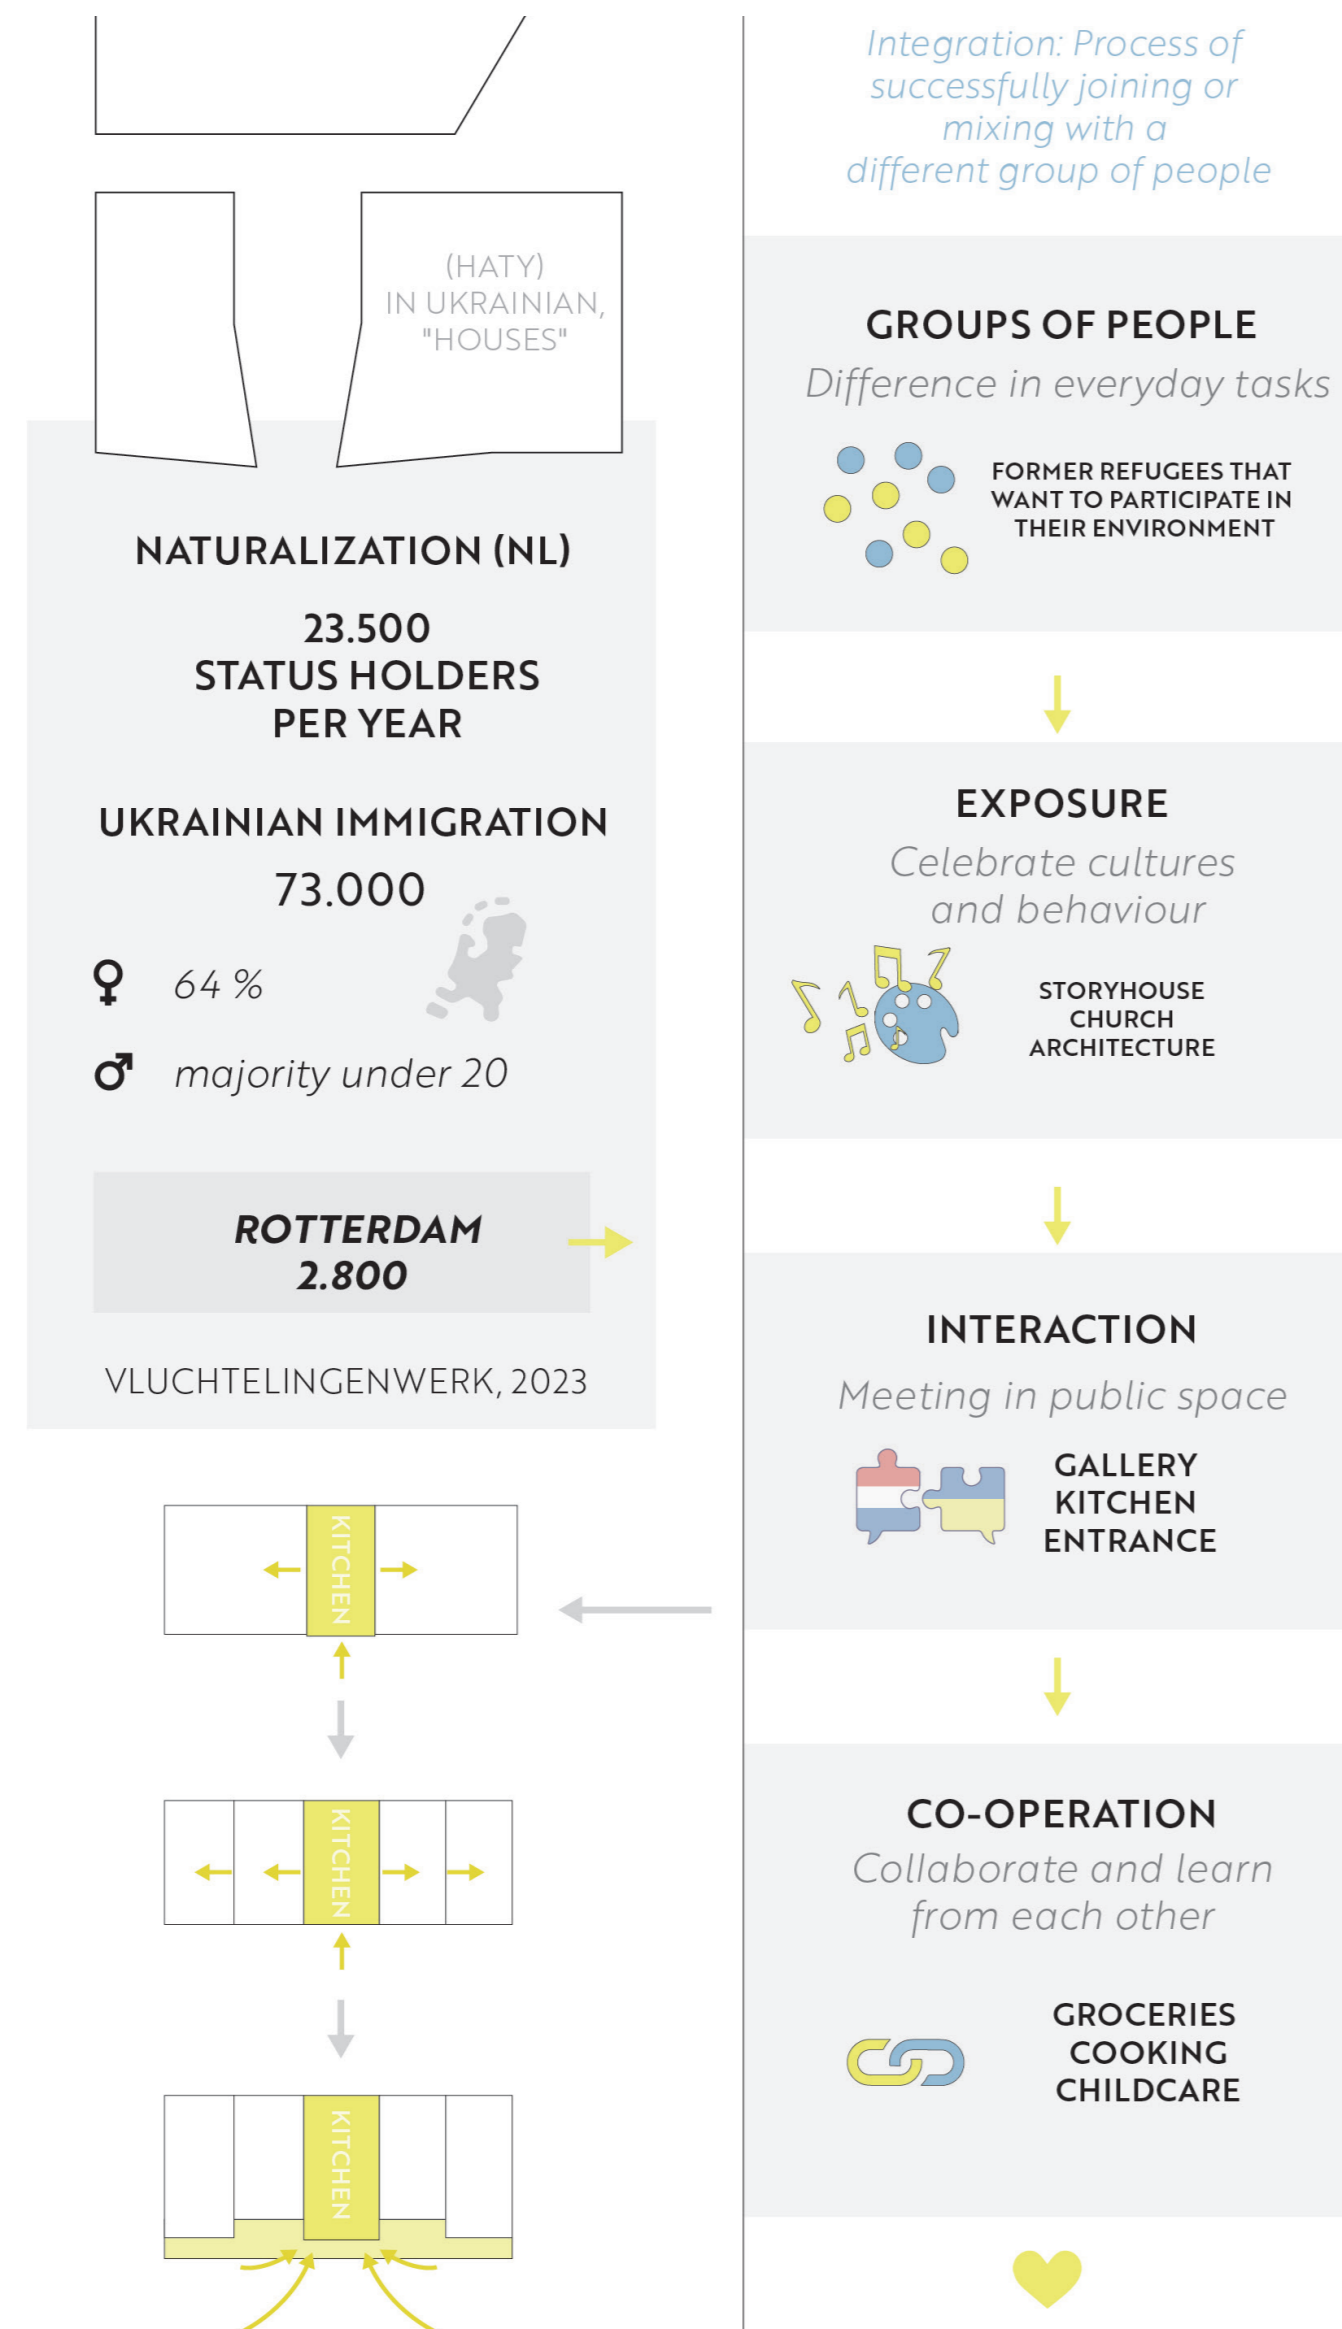

Traditional Ukrainian collective housing types