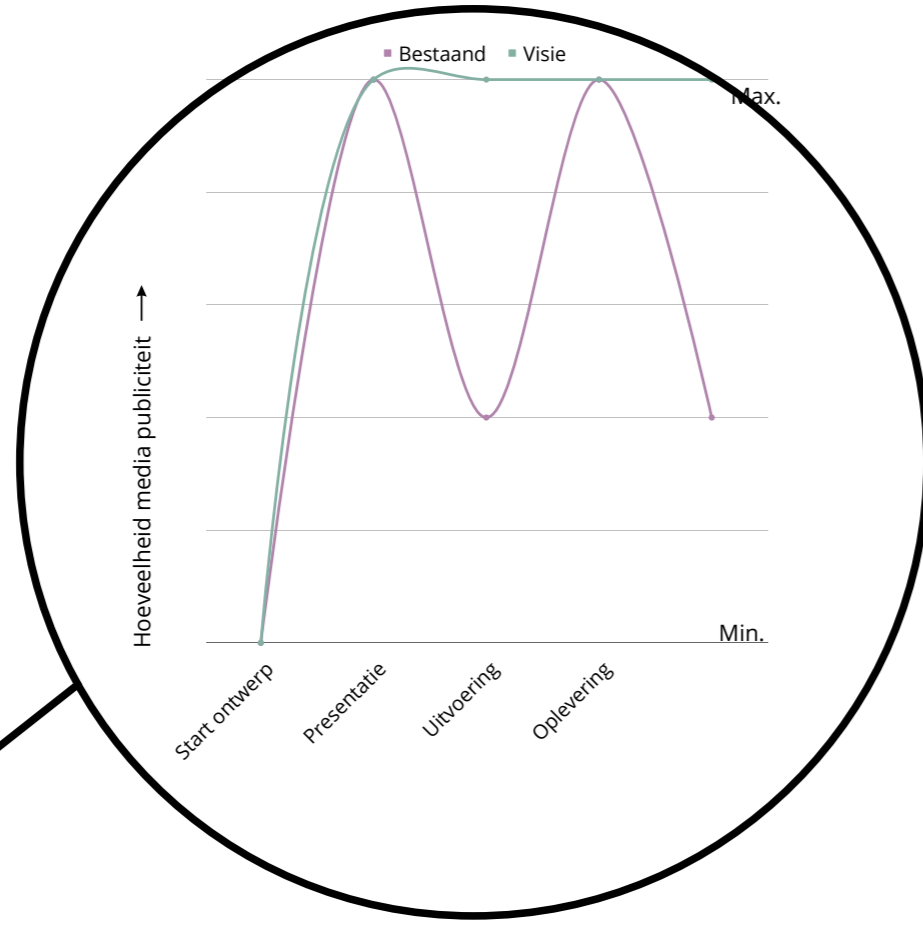

SWITCH CUBE

POSTIVE FOOTPRINT

7 STROMINGEN

CONCEPT

PUBLICITEIT SCENARIO