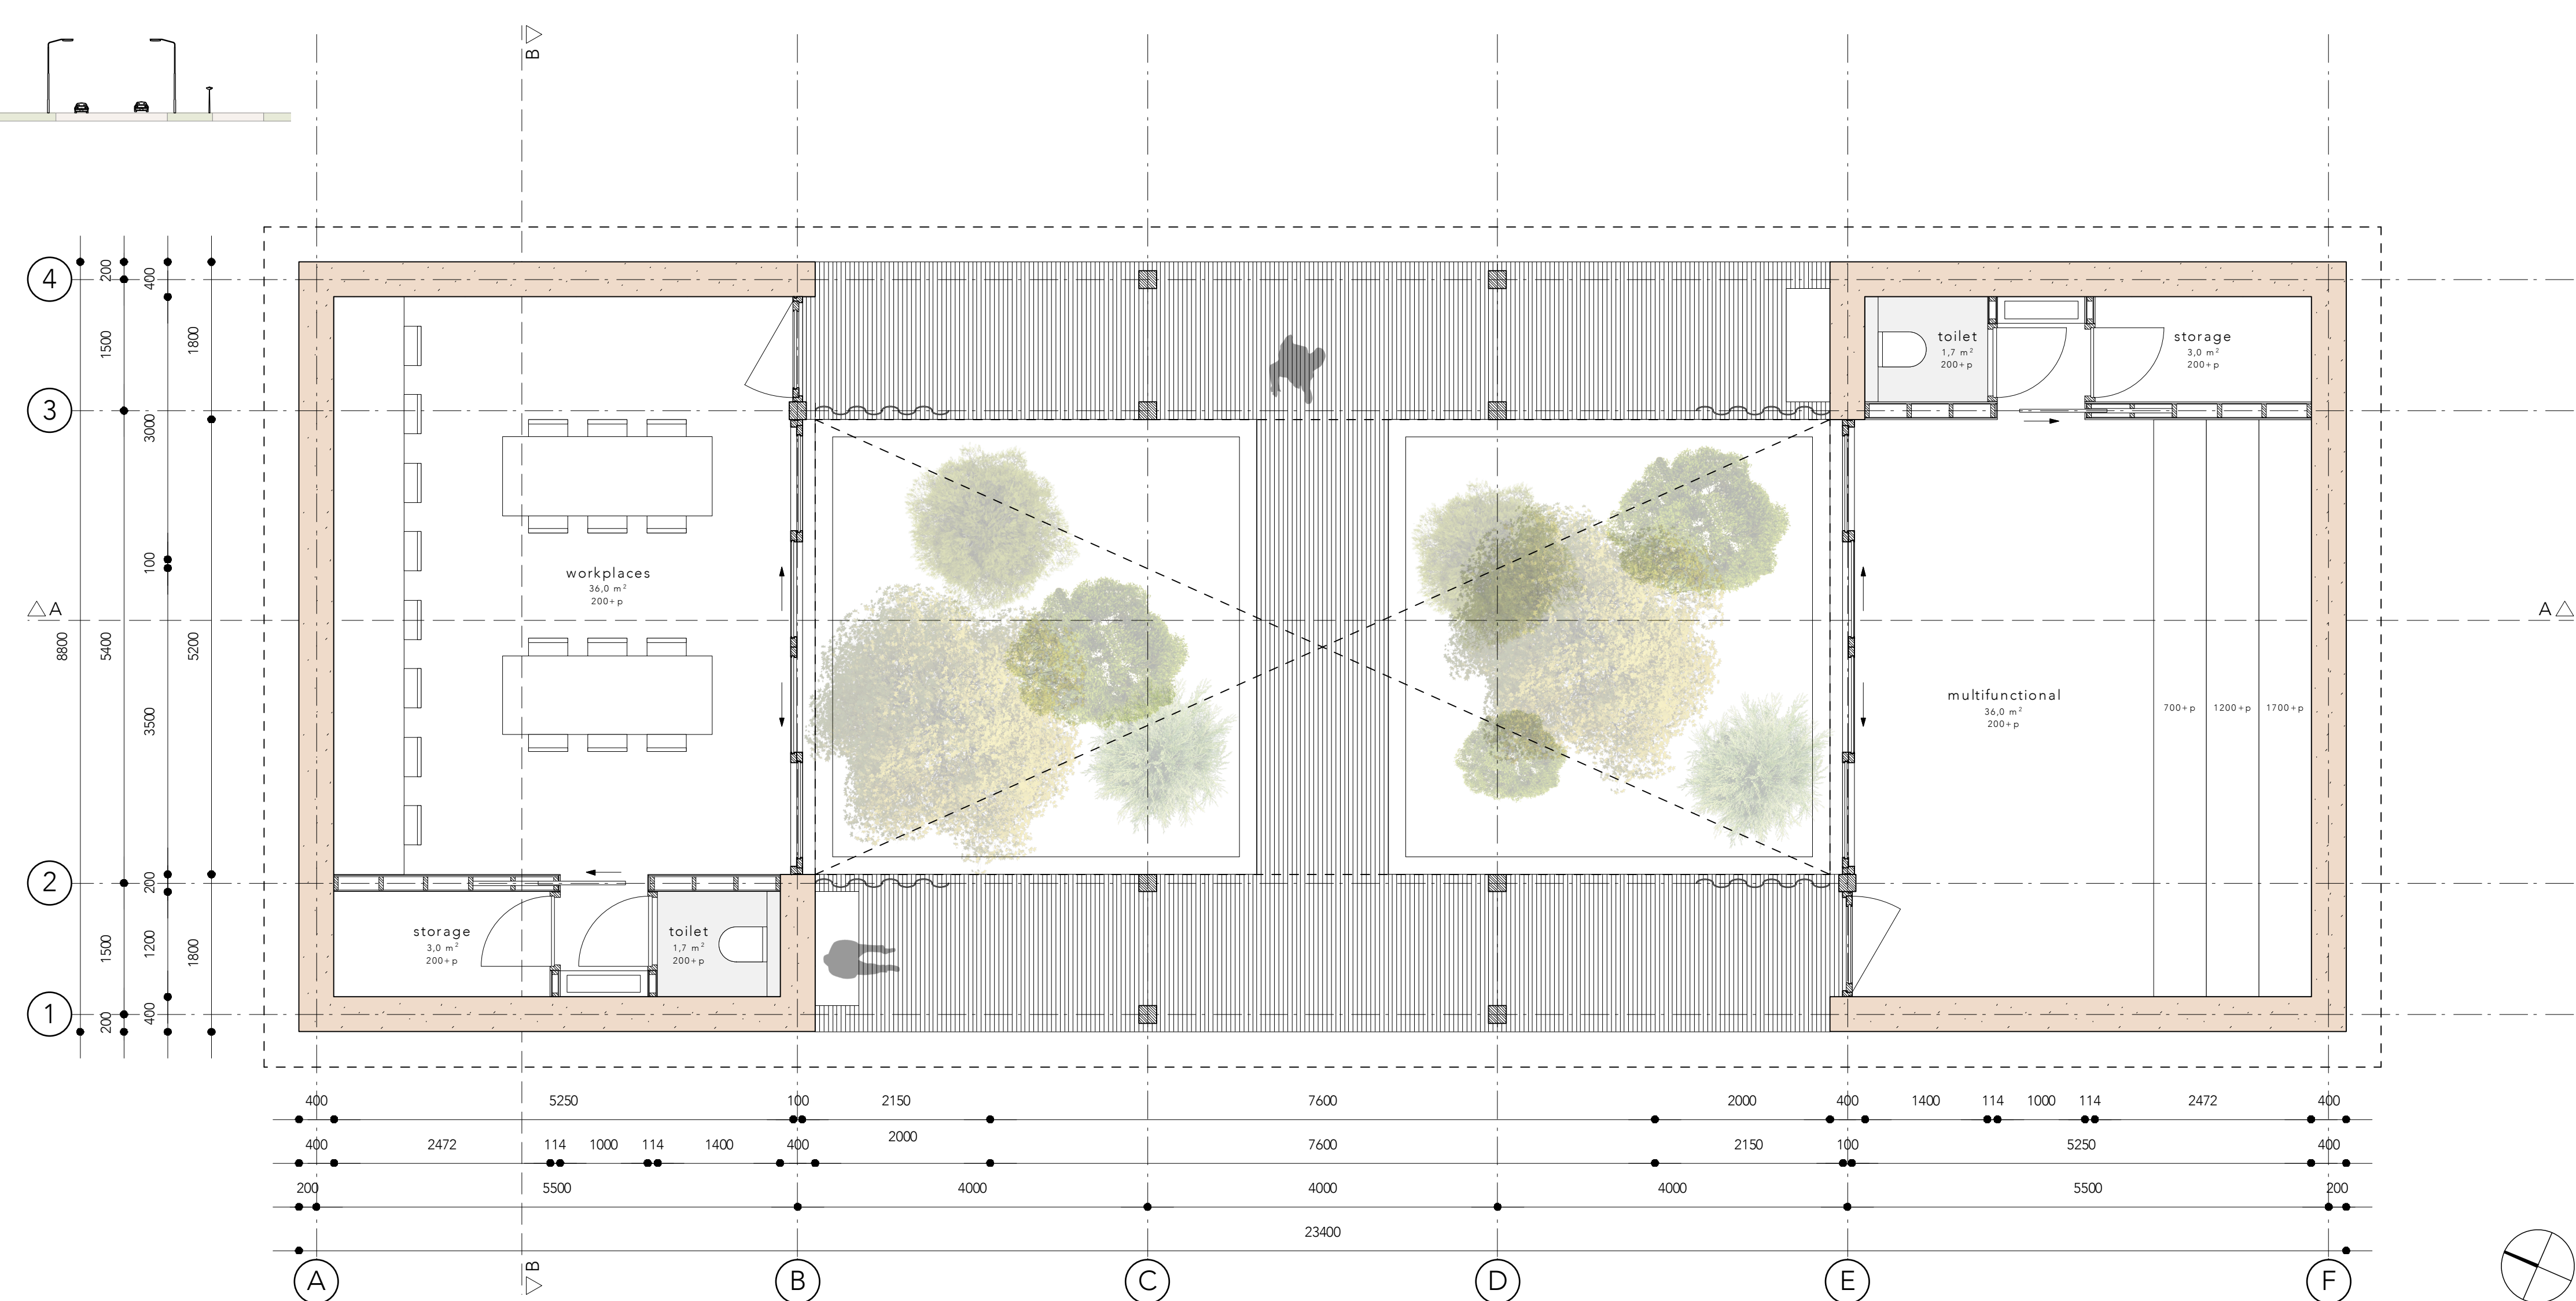

# Studio grounded matter

Sarah van der Giesen  
Estelle Barriol

materials

plan situation - scale 1:500

concept - scale 1:100

sections landscape - scale 1:200

axonometry

plan - scale 1:50

roof - scale 1:50

# studio grounded matter

Sarah van der Giesen  
Estelle Barriol

impression

flexibility - scale 1:100

section detail - 1:20

facade long - scale 1:50

facade short - scale 1:50

section BB - scale 1:50

section AA - scale 1:50