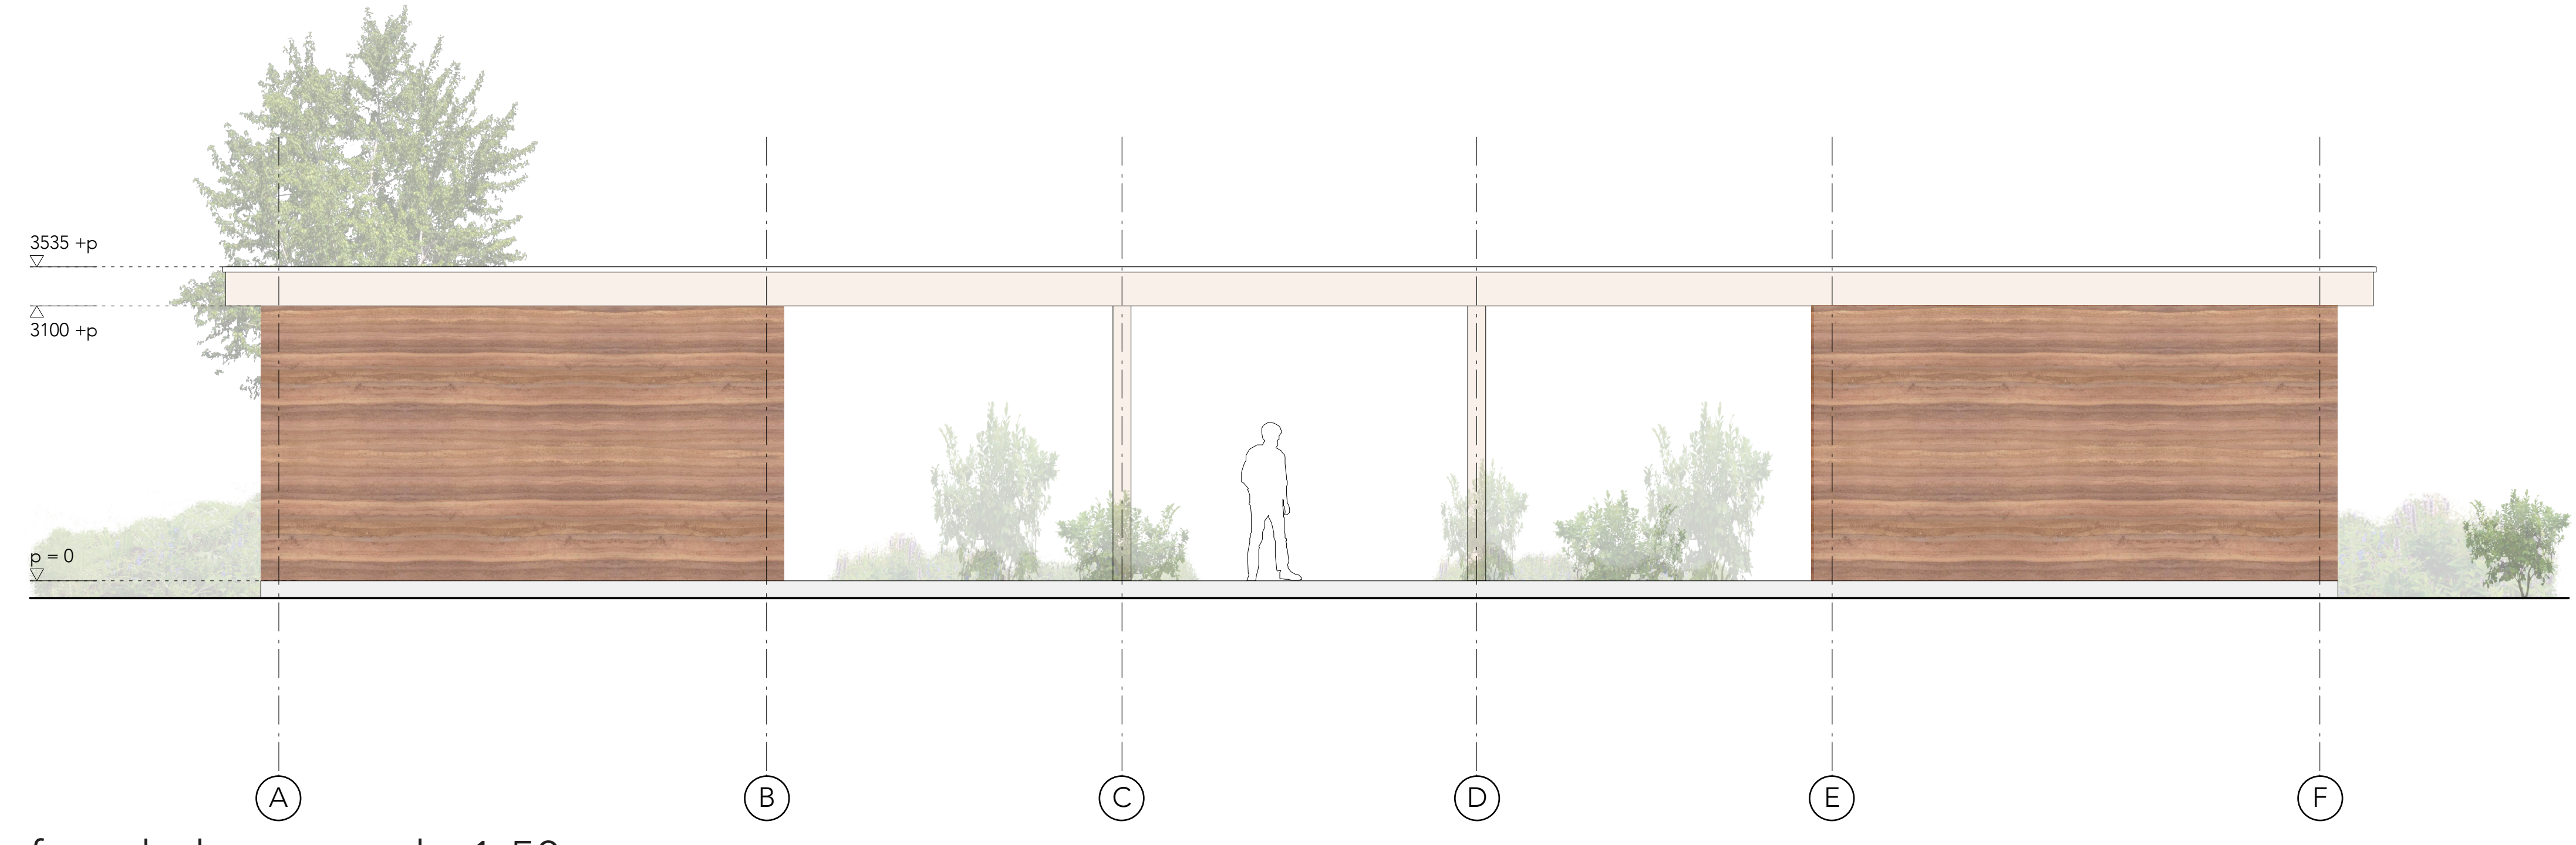

roof - scale 1:50

# studio grounded matter

Sarah van der Giesen  
Estelle Barriol

impression

flexibility - scale 1:100

section detail - 1:20

facade long - scale 1:50

facade short - scale 1:50

section BB - scale 1:50

section AA - scale 1:50