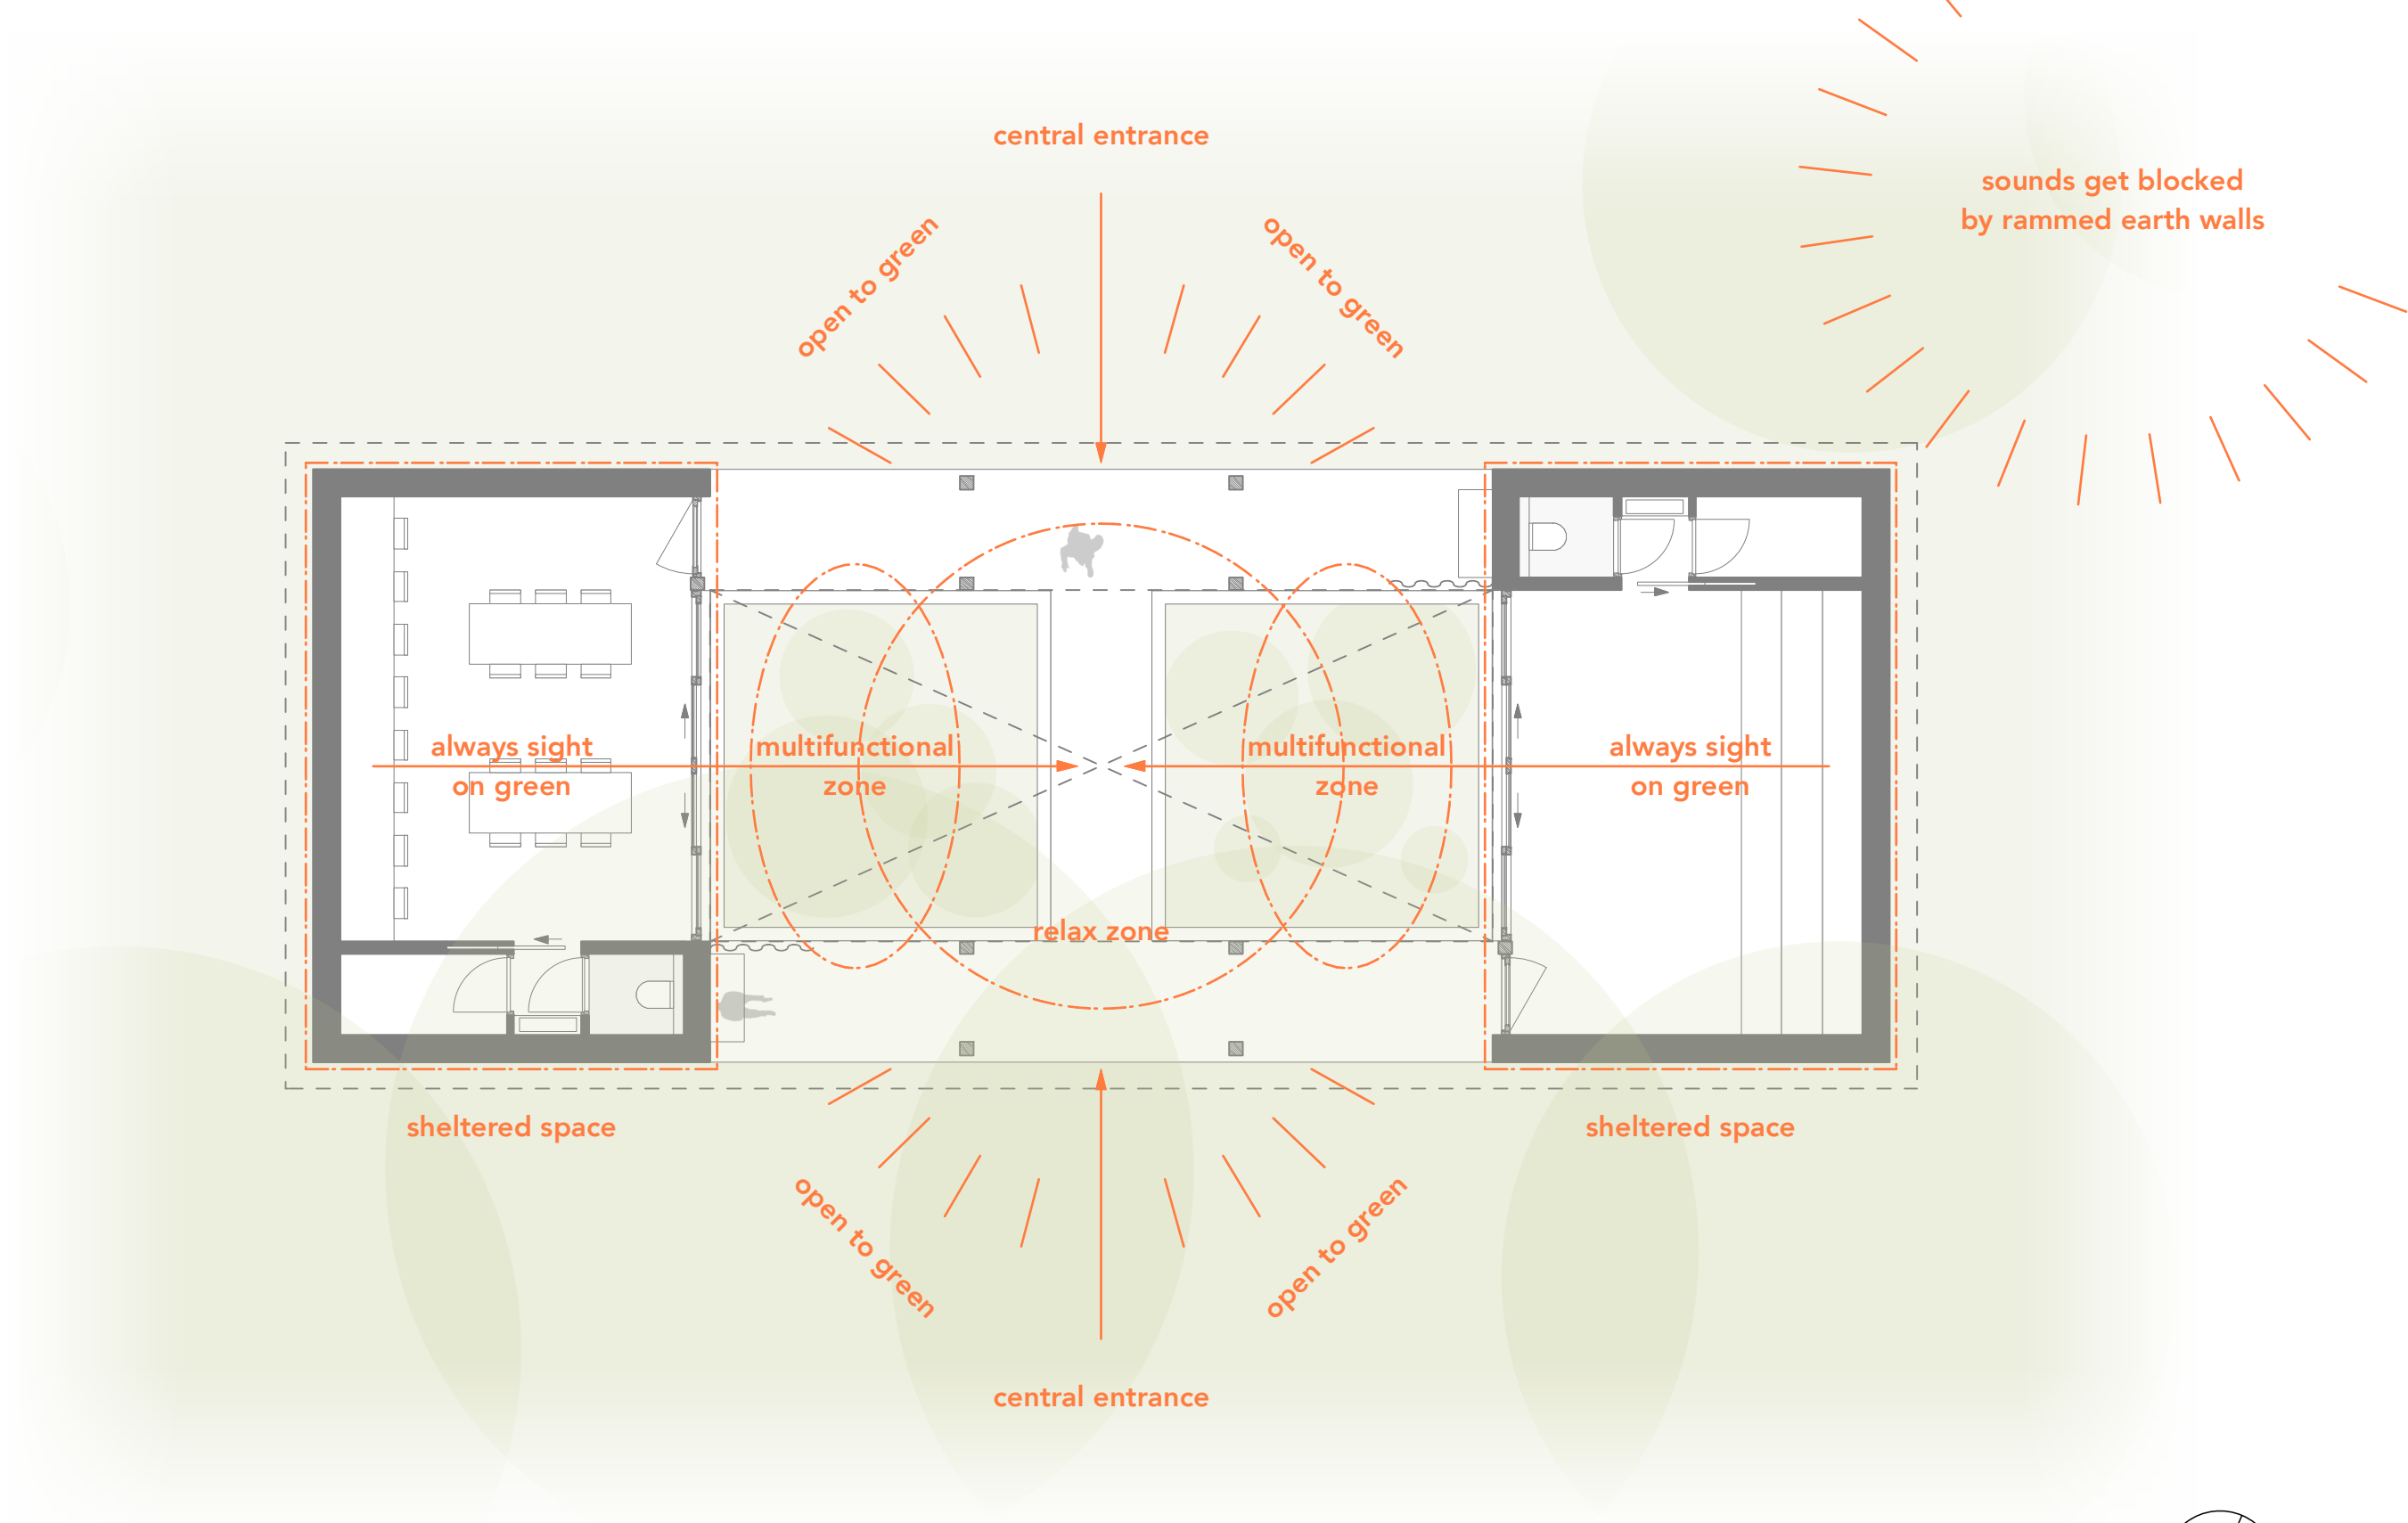

# Studio grounded matter

Sarah van der Giesen  
Estelle Barriol

materials

plan situation - scale 1:500

concept - scale 1:100

sections landscape - scale 1:200

axonometry

plan - scale 1:50

roof - scale 1:50

# studio grounded matter

Sarah van der Giesen  
Estelle Barriol

impression

flexibility - scale 1:100

section detail - 1:20

facade long - scale 1:50

facade short - scale 1:50

section BB - scale 1:50

section AA - scale 1:50