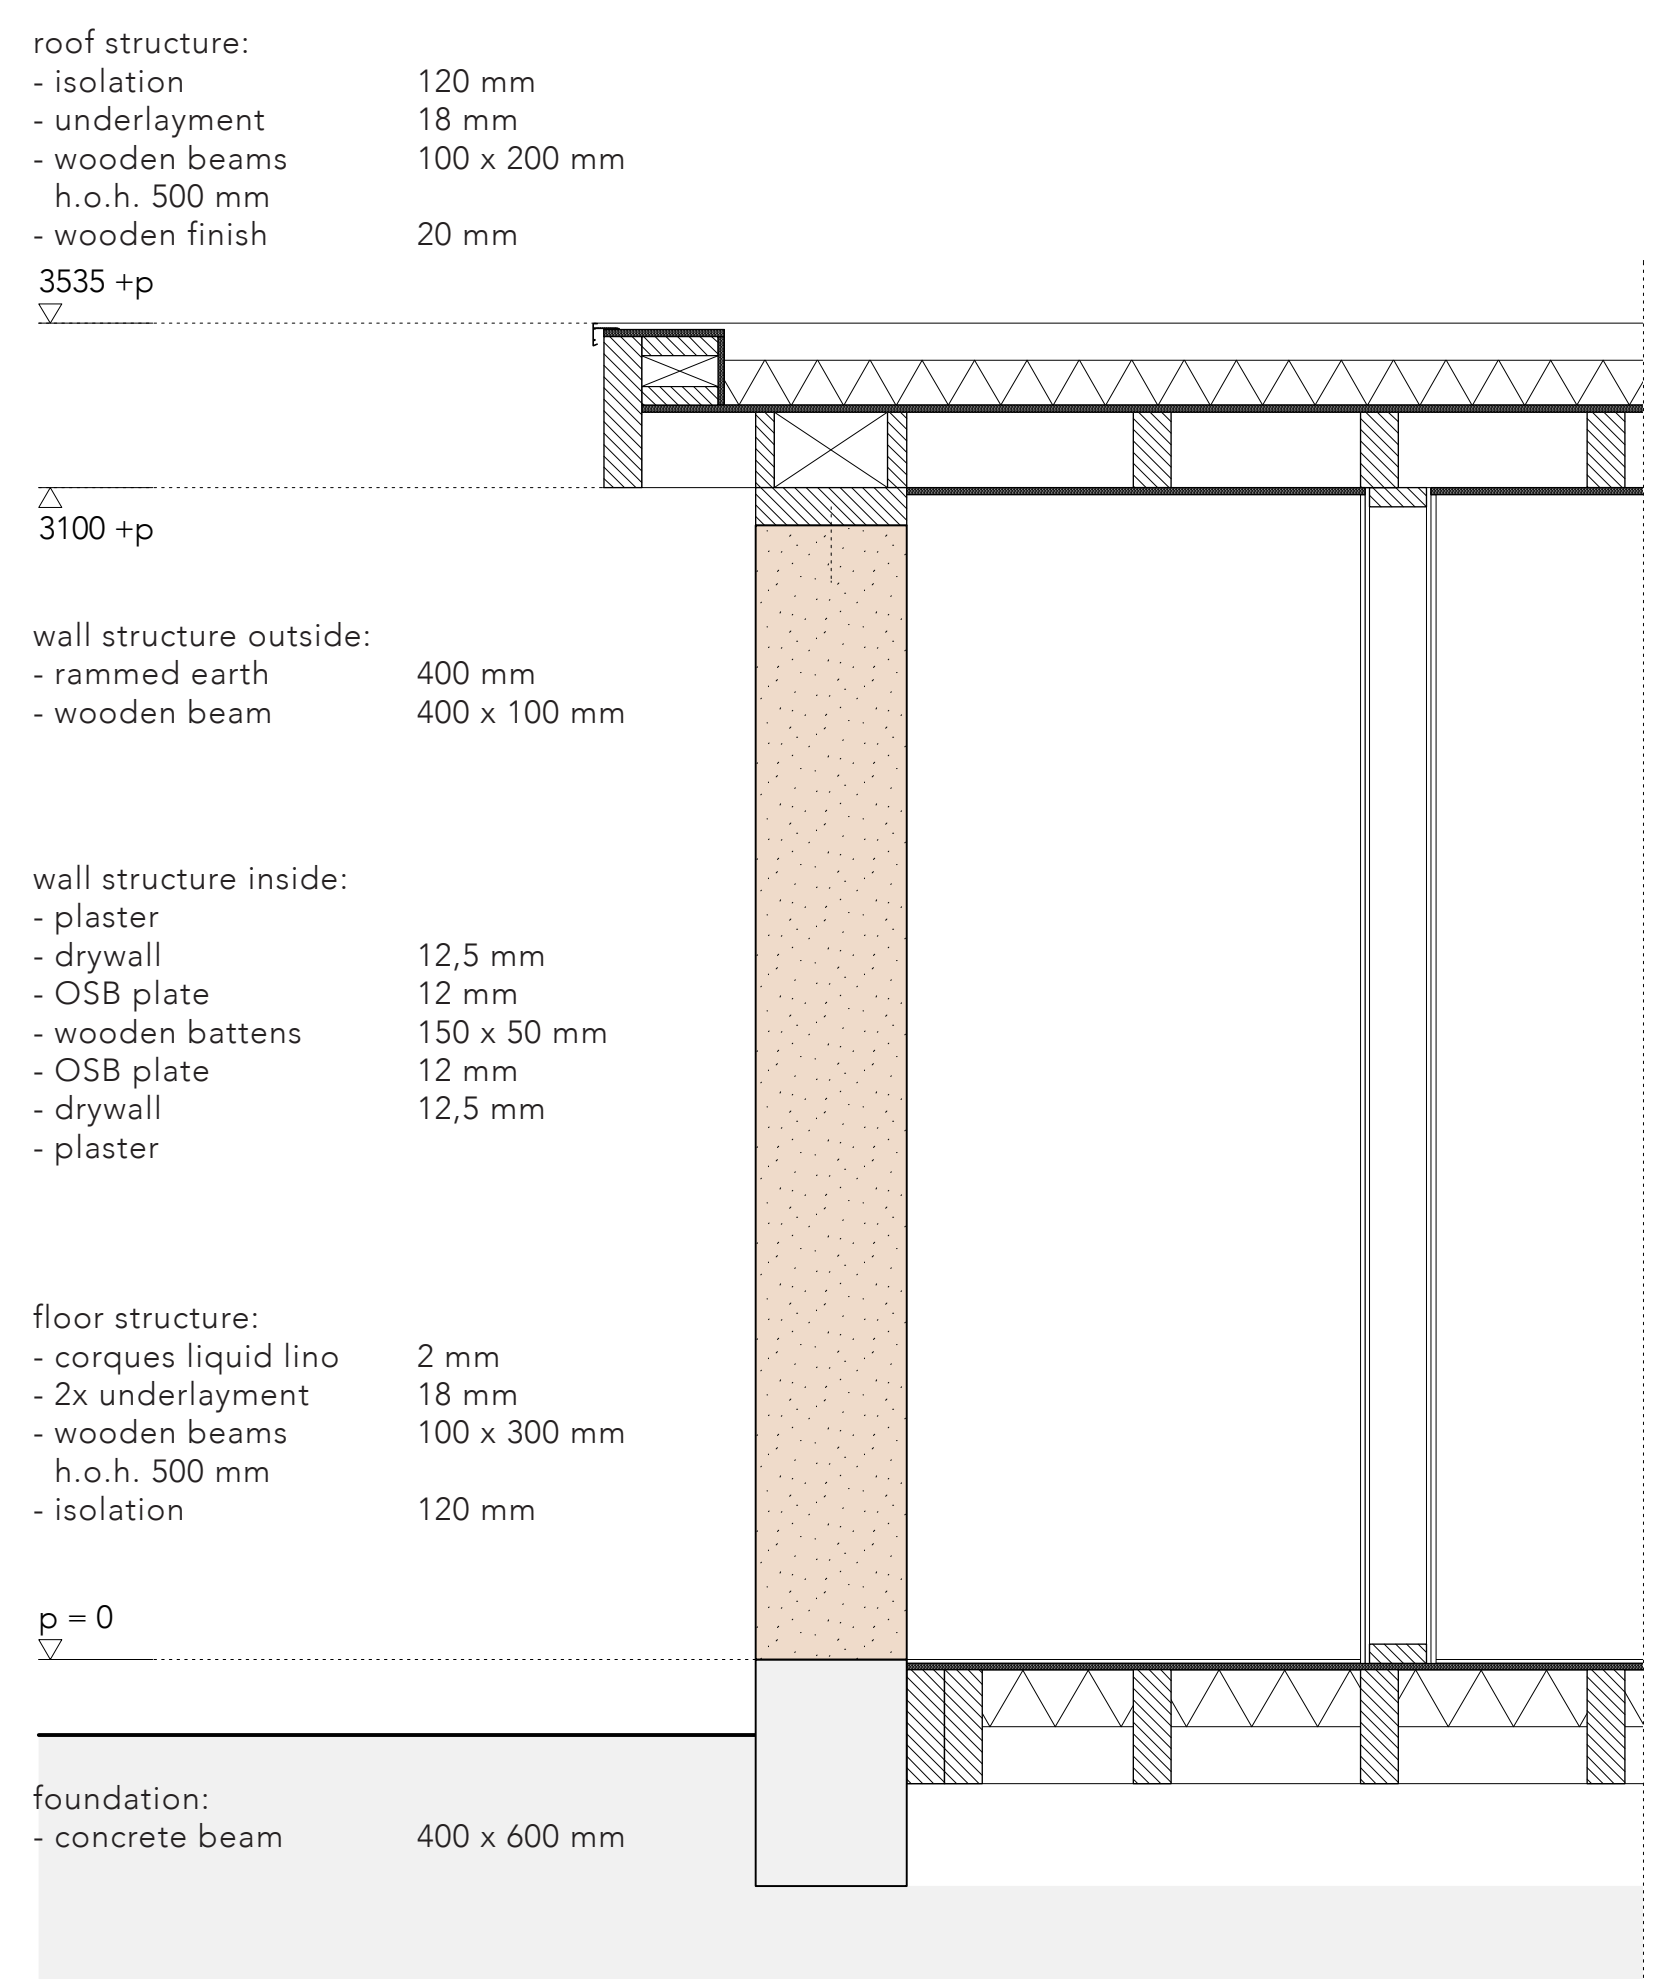

roof - scale 1:50

# studio grounded matter

Sarah van der Giesen  
Estelle Barriol

impression

flexibility - scale 1:100

section detail - 1:20

facade long - scale 1:50

facade short - scale 1:50

section BB - scale 1:50

section AA - scale 1:50