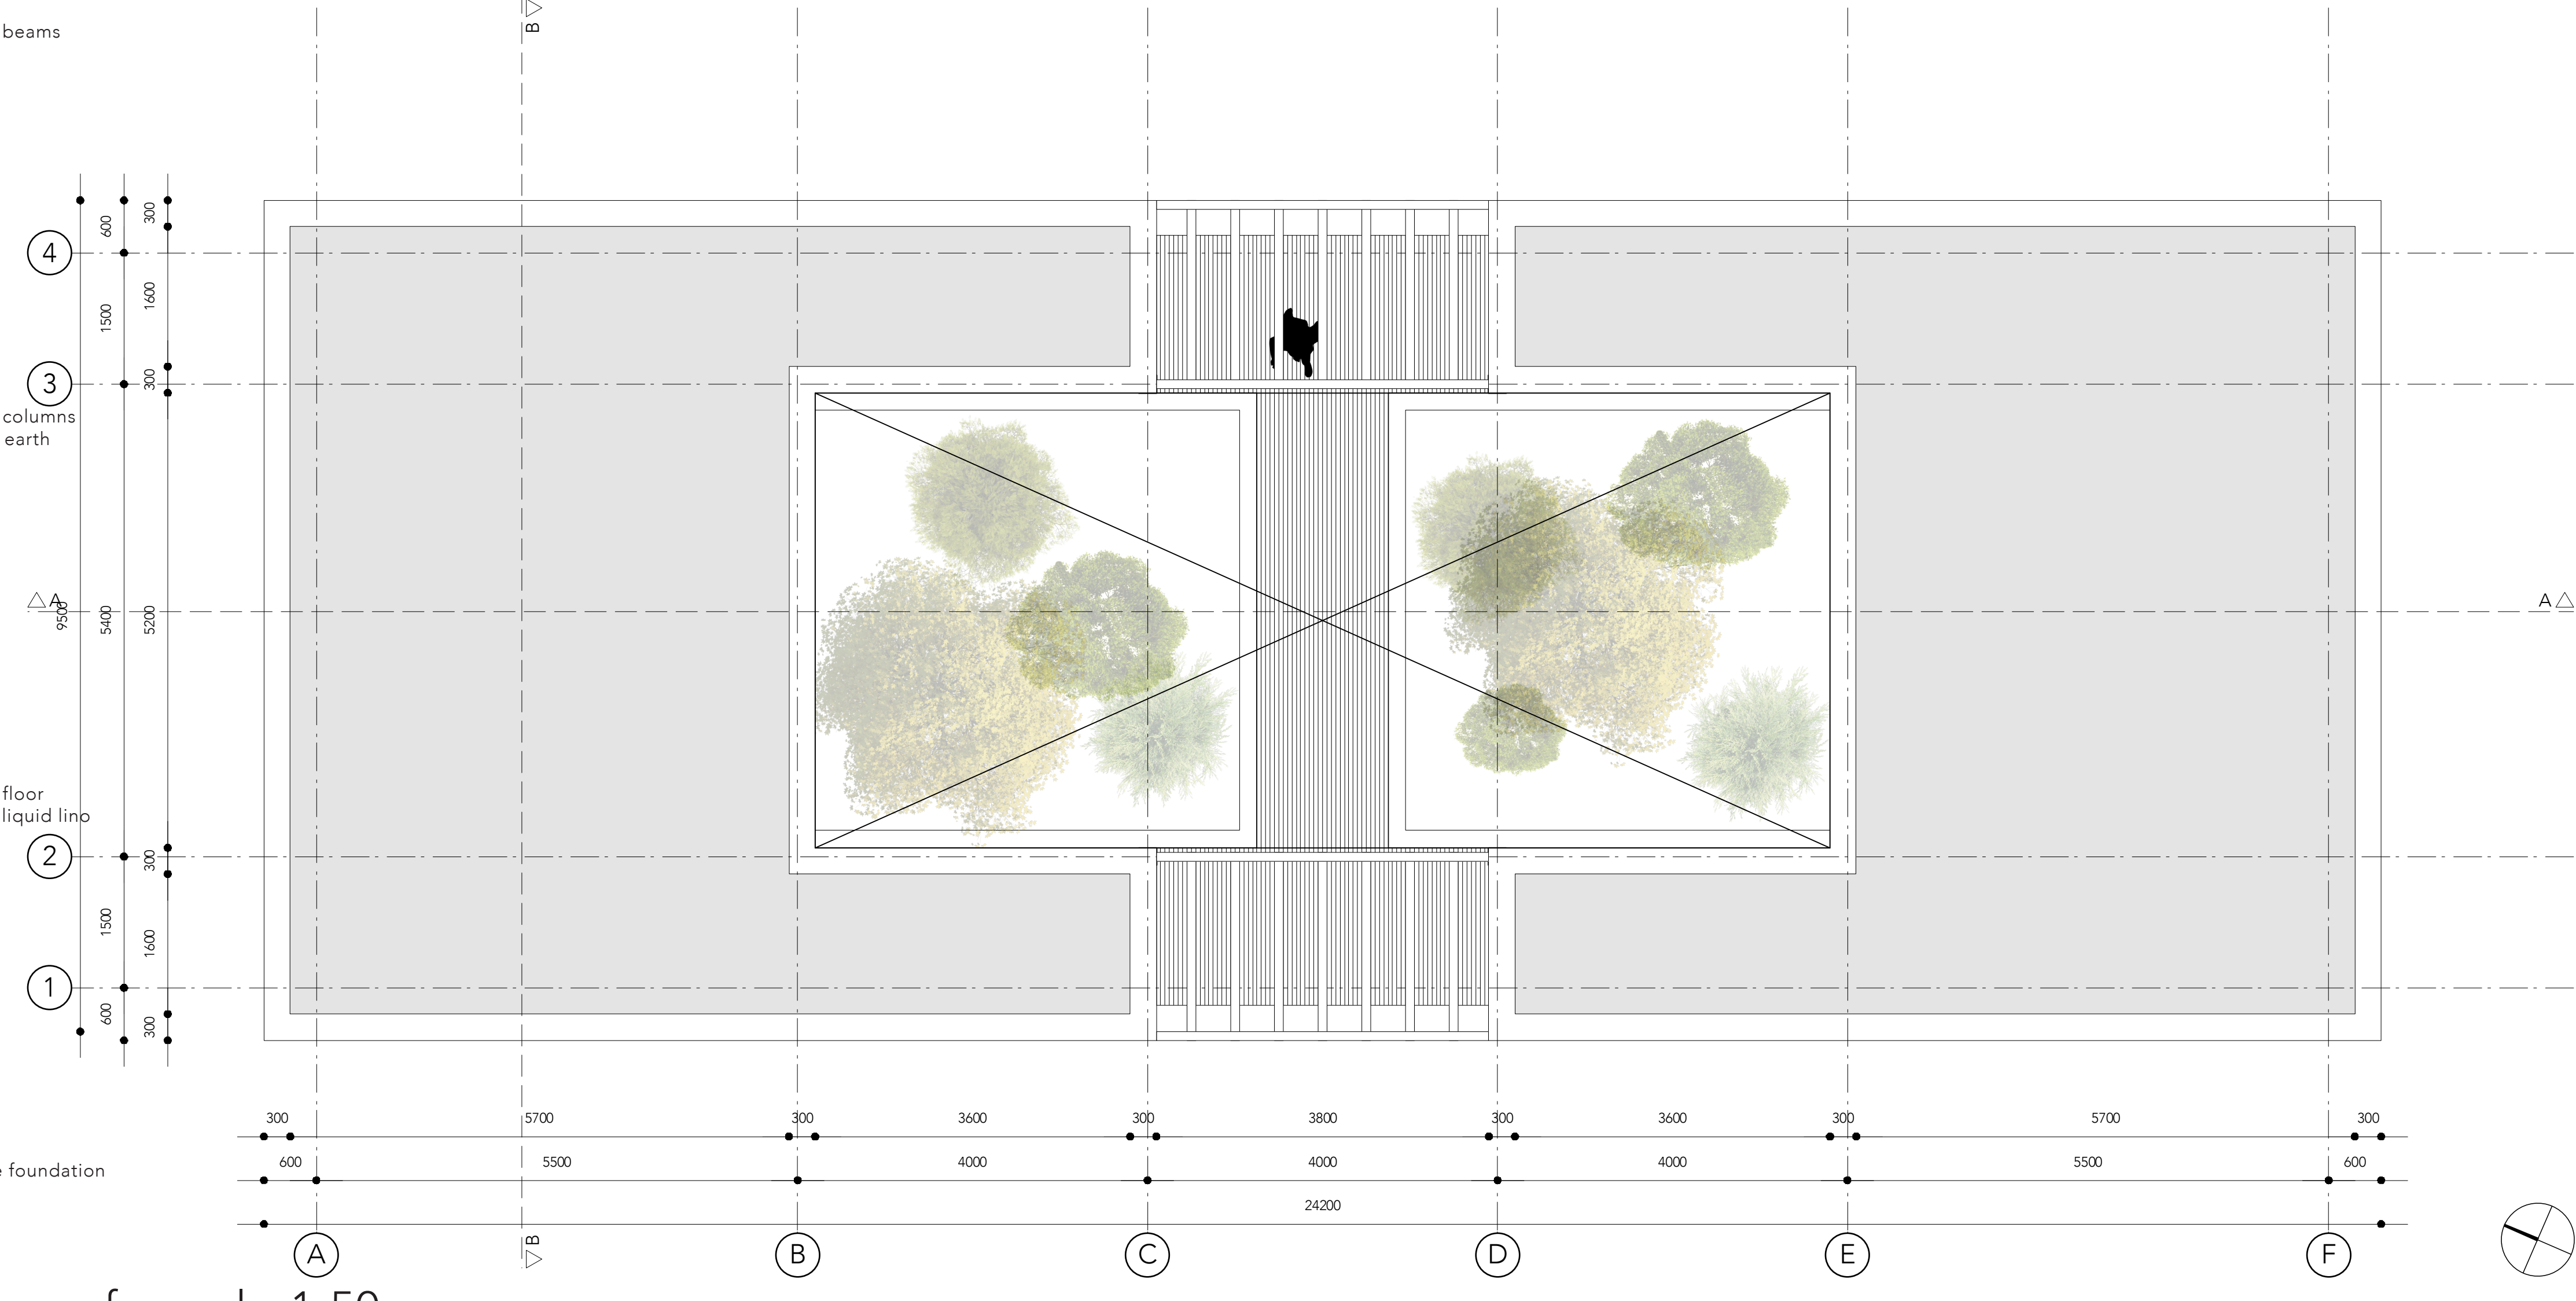

# Studio grounded matter

Sarah van der Giesen  
Estelle Barriol

materials

plan situation - scale 1:500

concept - scale 1:100

sections landscape - scale 1:200

axonometry

plan - scale 1:50

roof - scale 1:50

# studio grounded matter

Sarah van der Giesen  
Estelle Barriol

impression

flexibility - scale 1:100

section detail - 1:20

facade long - scale 1:50

facade short - scale 1:50

section BB - scale 1:50

section AA - scale 1:50