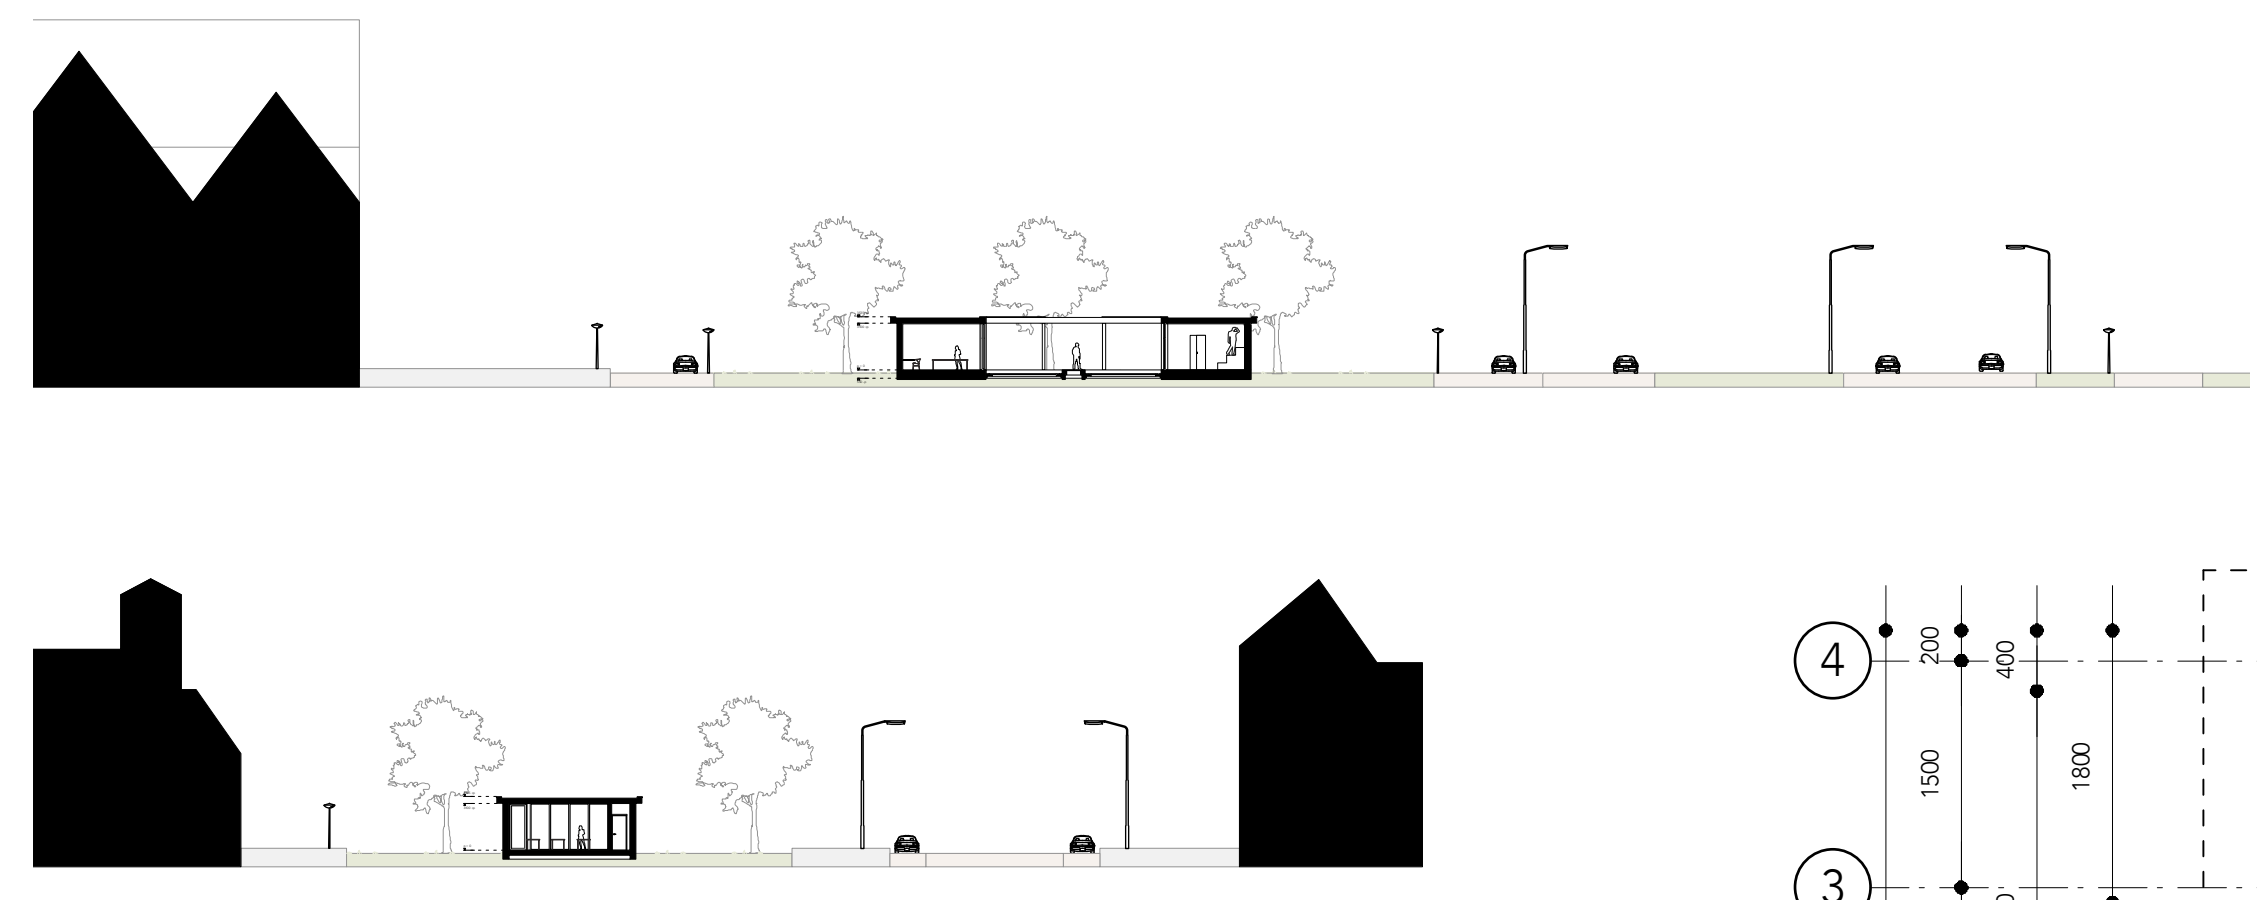

# Studio grounded matter

Sarah van der Giesen  
Estelle Barriol

materials

plan situation - scale 1:500

concept - scale 1:100

sections landscape - scale 1:200

axonometry

plan - scale 1:50

roof - scale 1:50

# studio grounded matter

Sarah van der Giesen  
Estelle Barriol

impression

flexibility - scale 1:100

section detail - 1:20

facade long - scale 1:50

facade short - scale 1:50

section BB - scale 1:50

section AA - scale 1:50