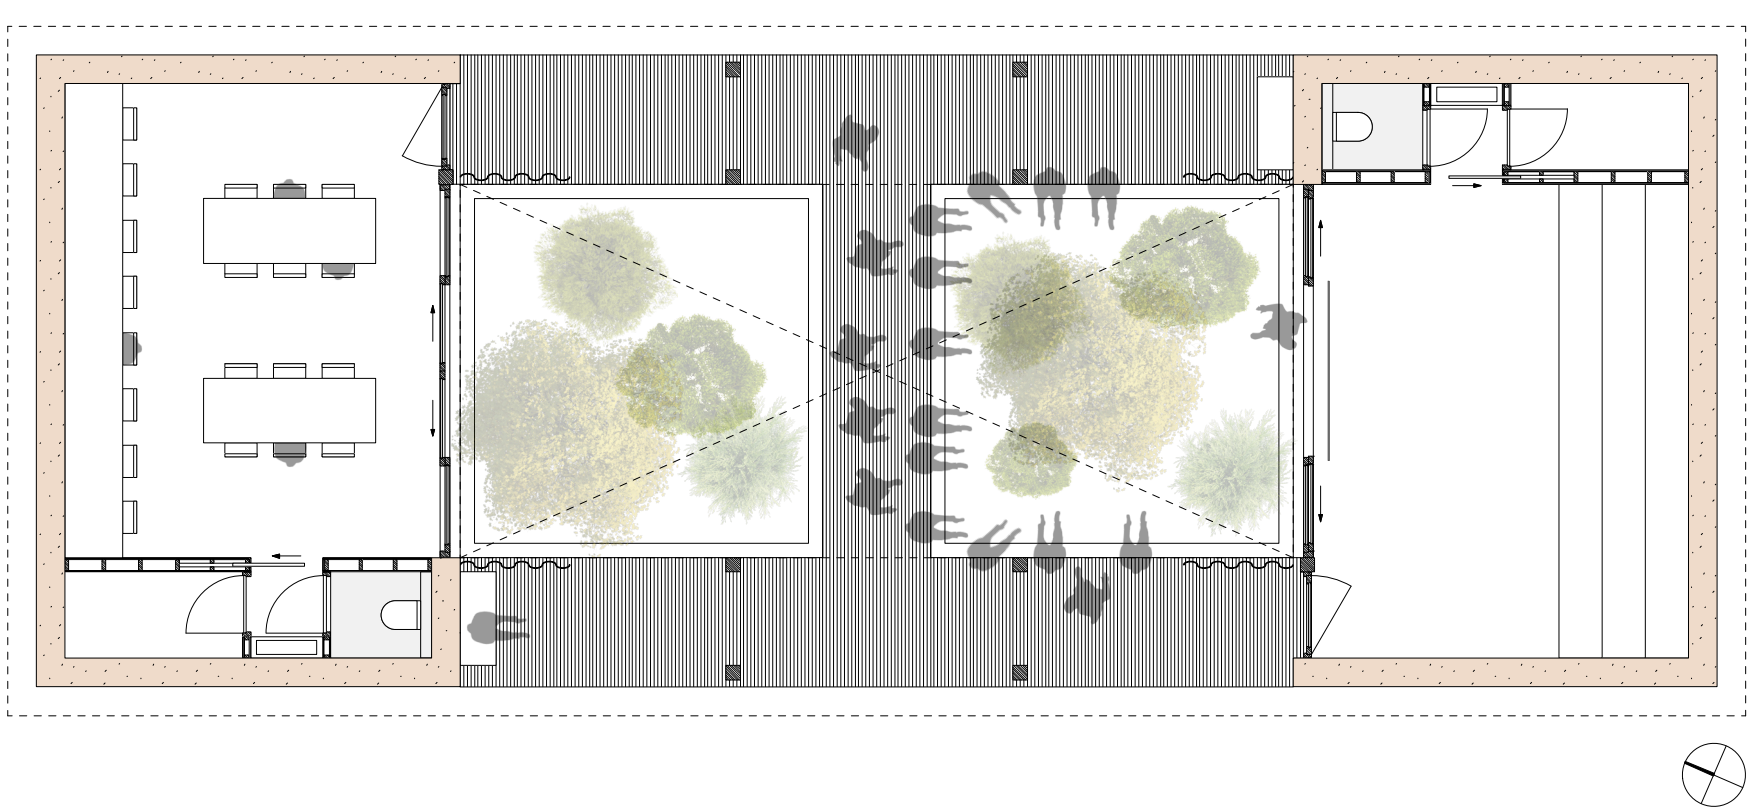

# studio grounded matter

Sarah van der Giesen  
Estelle Barriol

impression

flexibility - scale 1:100

section detail - 1:20

facade long - scale 1:50

facade short - scale 1:50

section BB - scale 1:50

section AA - scale 1:50