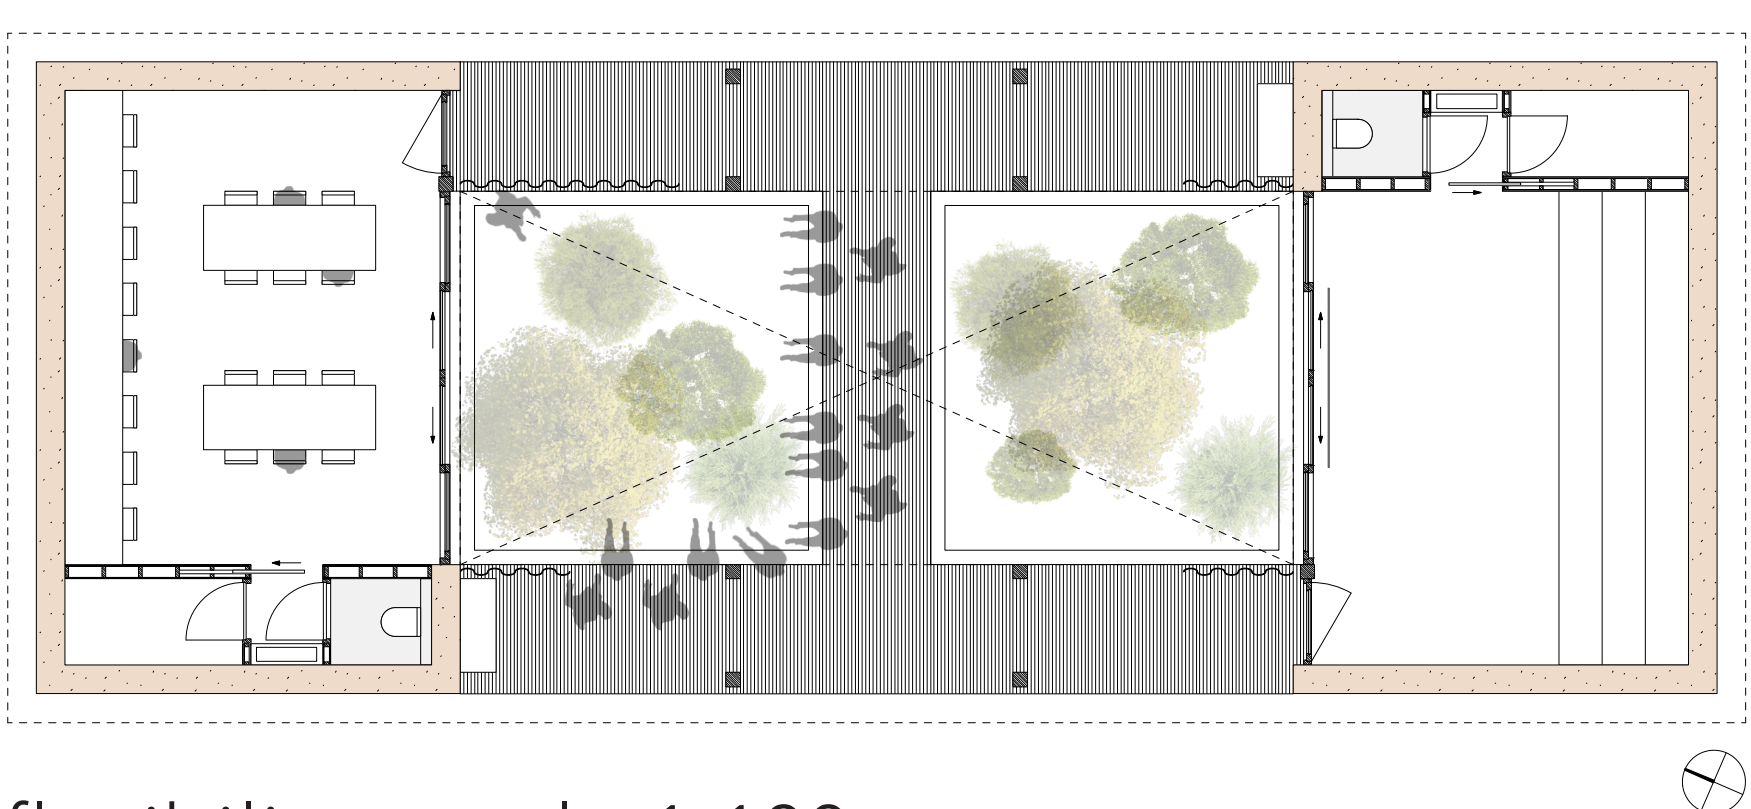

# studio grounded matter

Sarah van der Giesen  
Estelle Barriol

impression

flexibility - scale 1:100

section detail - 1:20

facade long - scale 1:50

facade short - scale 1:50

section BB - scale 1:50