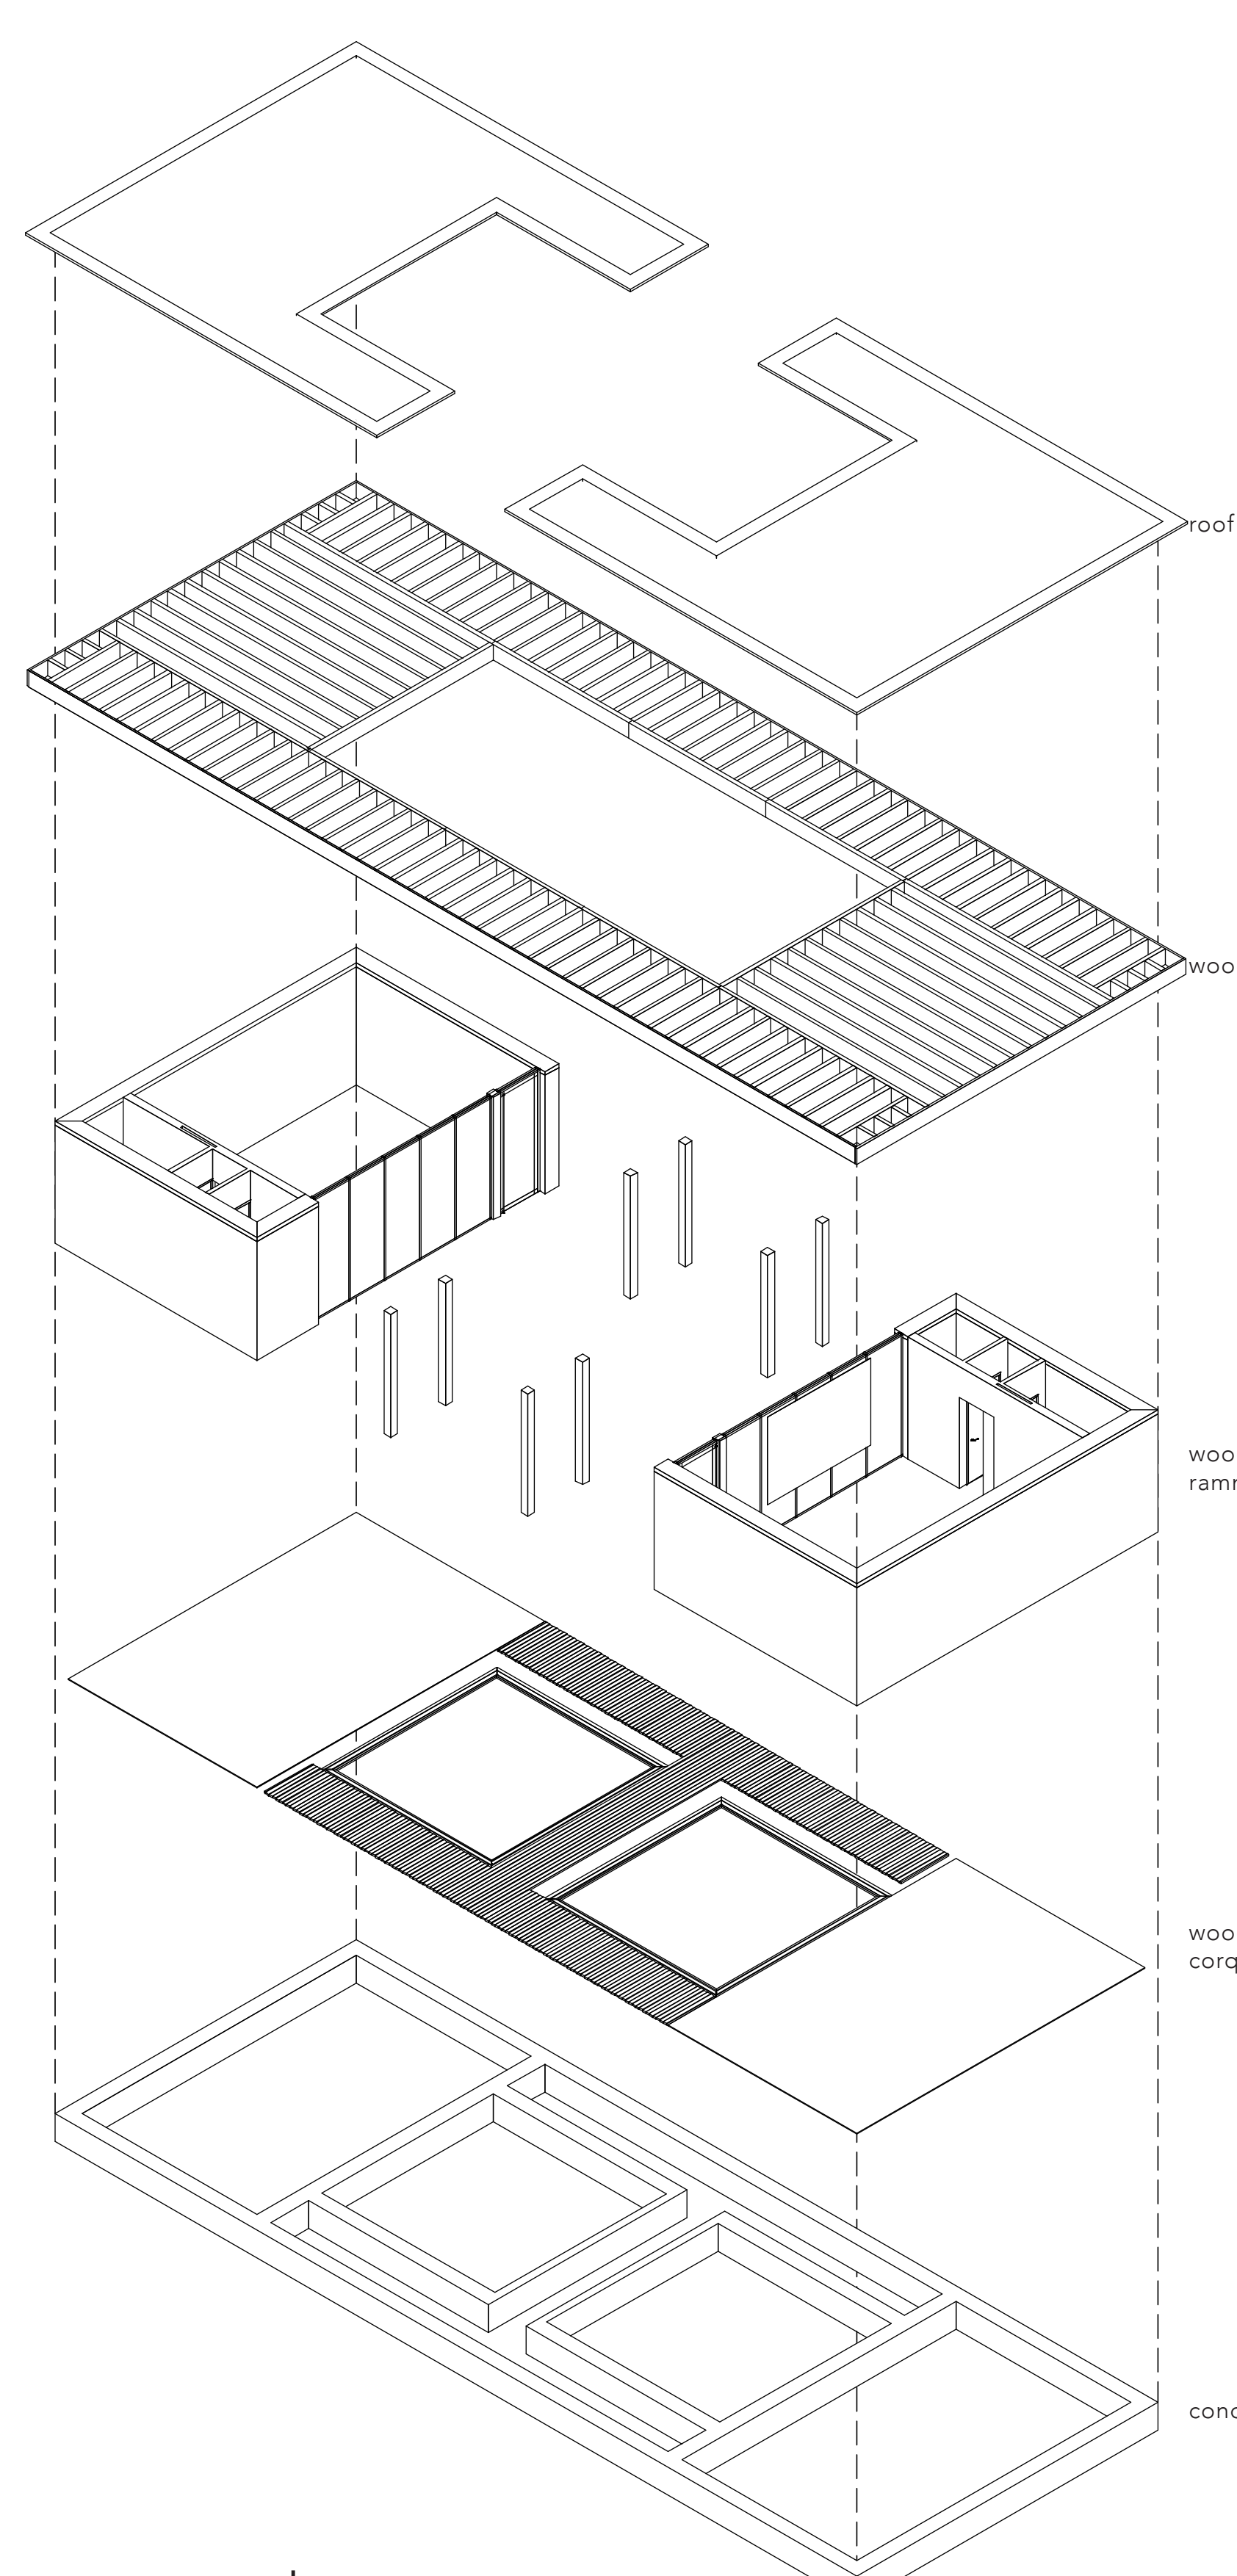

# Studio grounded matter

Sarah van der Giesen  
Estelle Barriol

materials

plan situation - scale 1:500

concept - scale 1:100

sections landscape - scale 1:200

axonometry

plan - scale 1:50

roof - scale 1:50

# studio grounded matter

Sarah van der Giesen  
Estelle Barriol

impression

flexibility - scale 1:100

section detail - 1:20

facade long - scale 1:50

facade short - scale 1:50

section BB - scale 1:50

section AA - scale 1:50