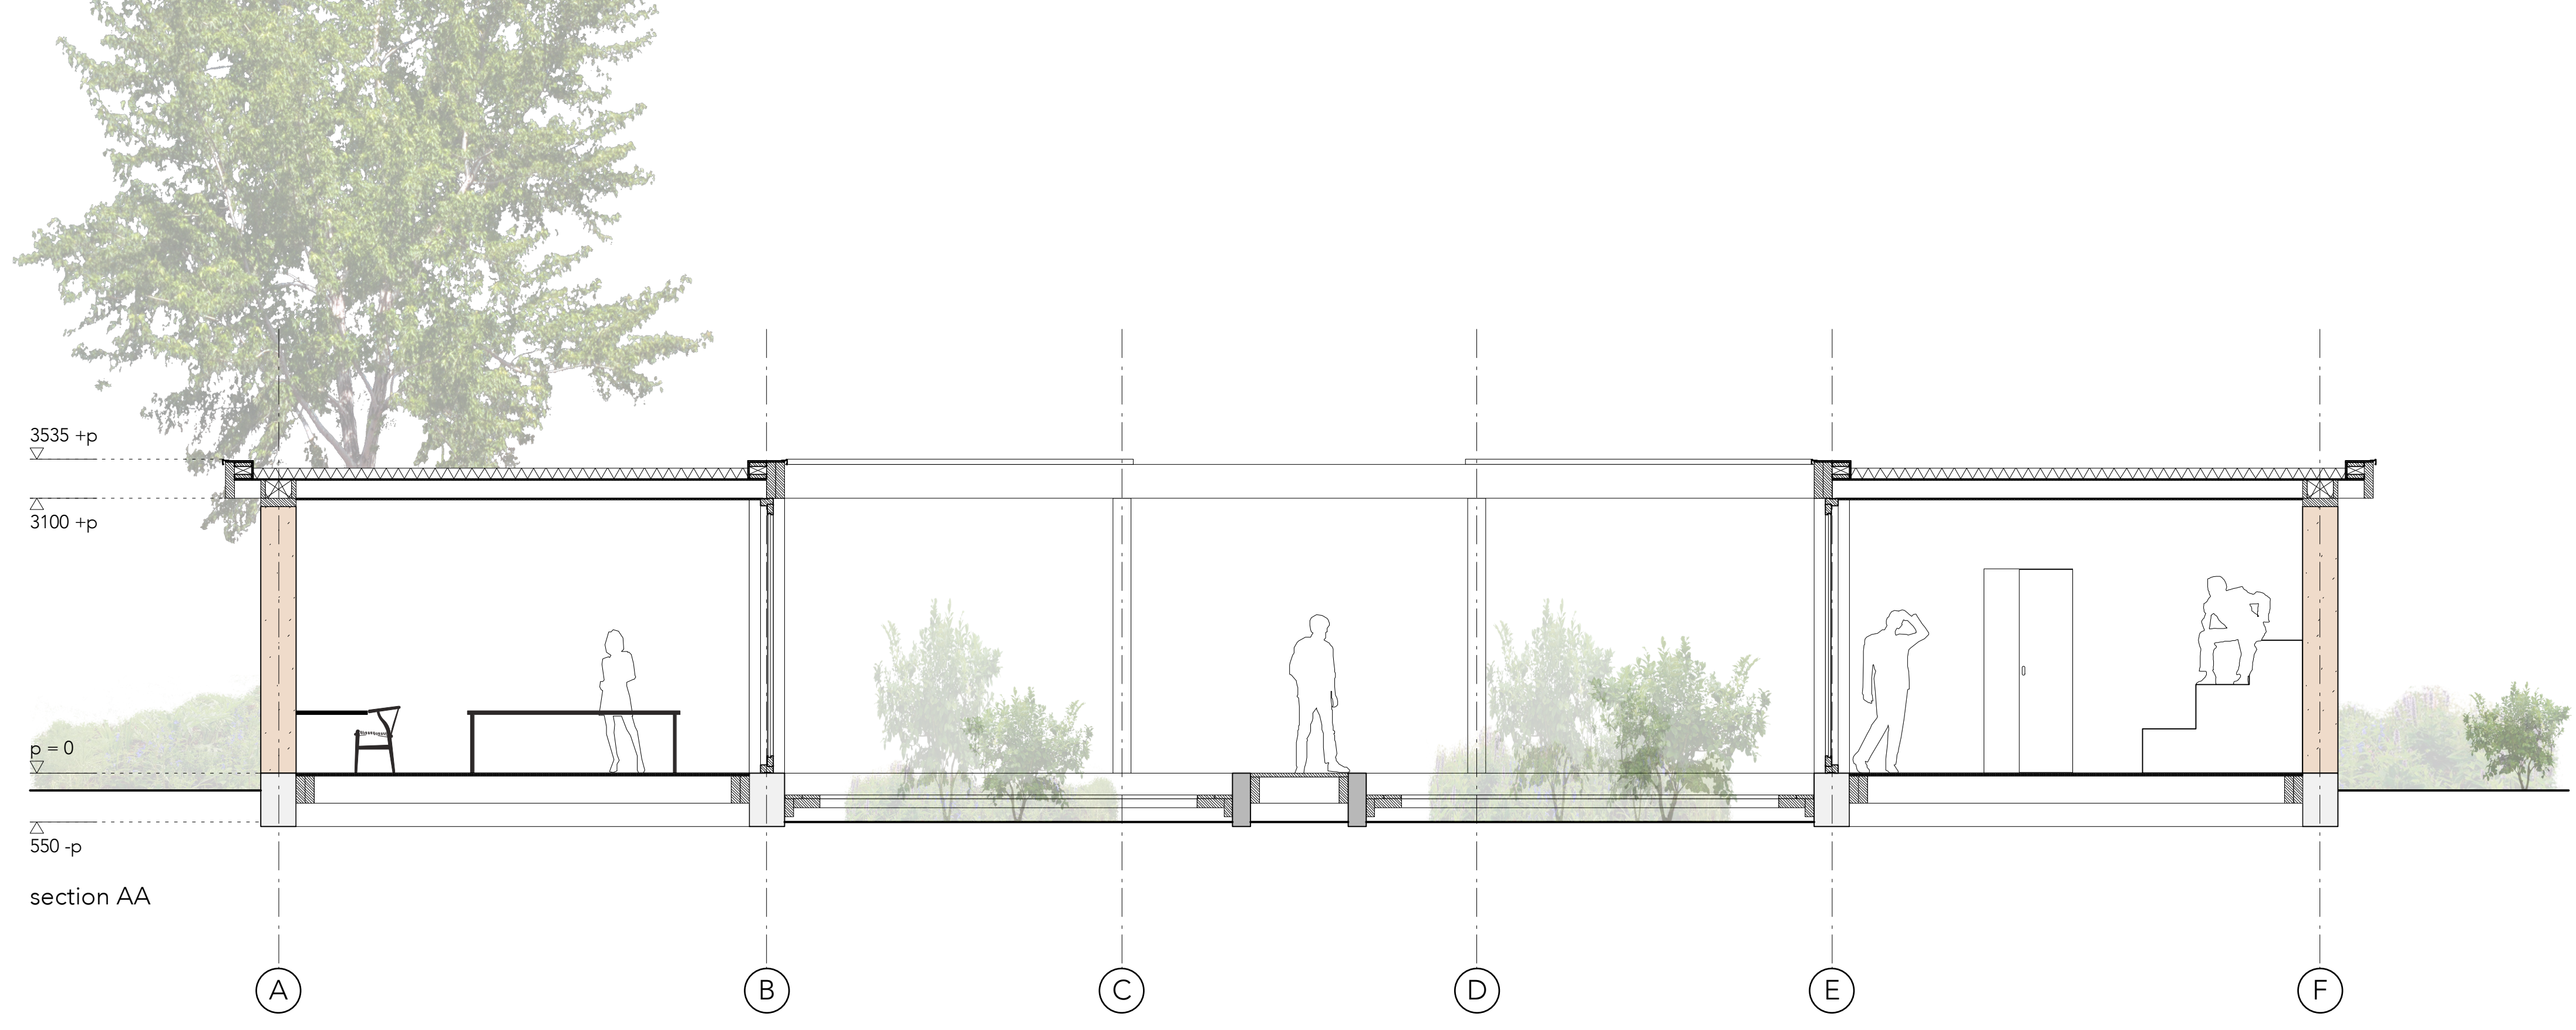

# Studio grounded matter

Sarah van der Giesen  
Estelle Barriol

materials

plan situation - scale 1:500

concept - scale 1:100

sections landscape - scale 1:200

axonometry

plan - scale 1:50

roof - scale 1:50

# studio grounded matter

Sarah van der Giesen  
Estelle Barriol

impression

flexibility - scale 1:100

section detail - 1:20

facade long - scale 1:50

facade short - scale 1:50

section BB - scale 1:50

section AA - scale 1:50