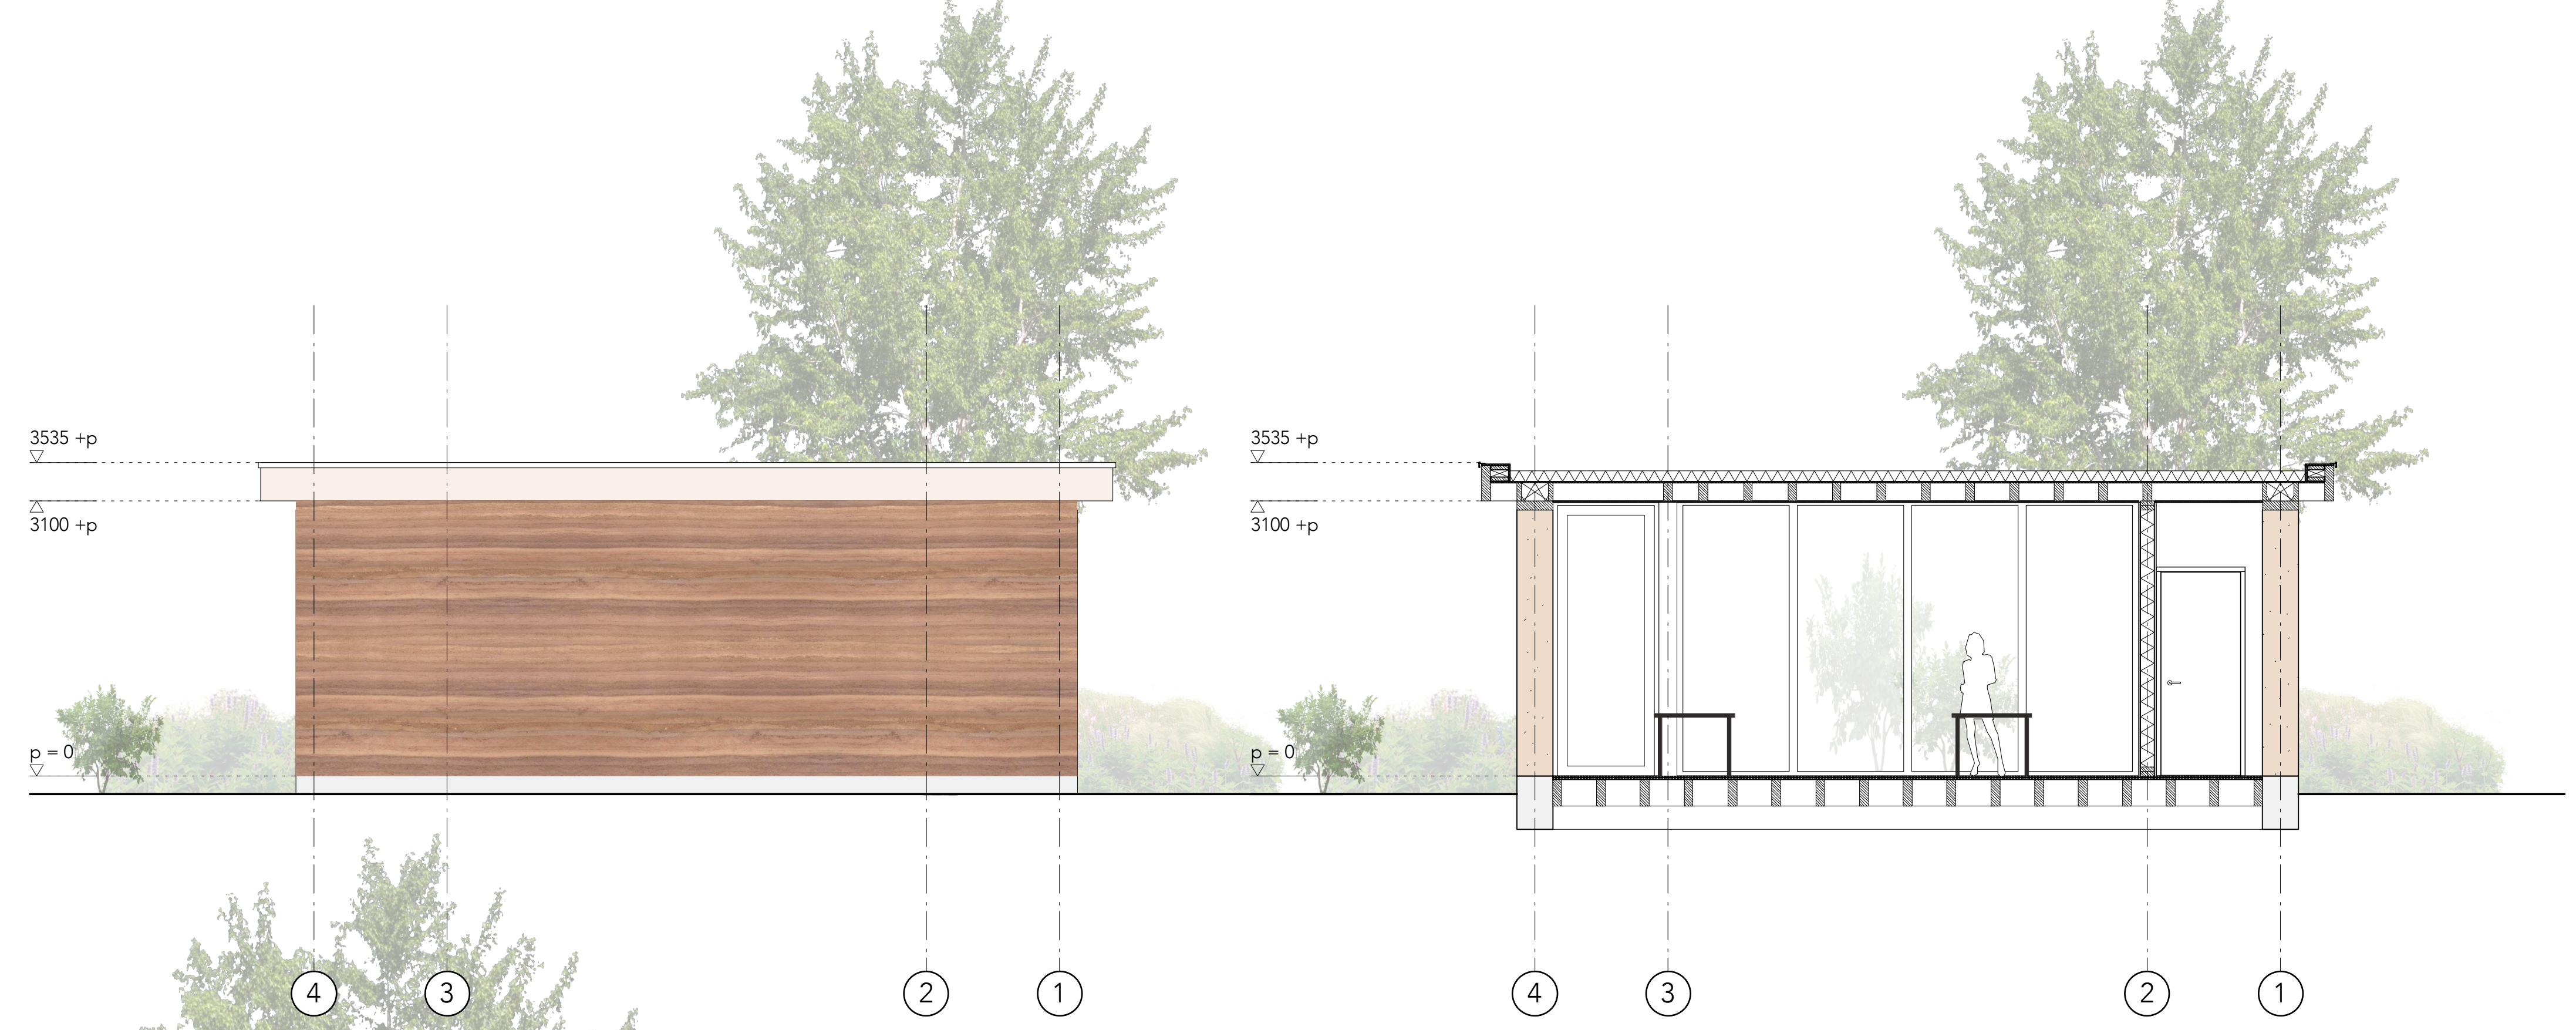

# Studio grounded matter

Sarah van der Giesen  
Estelle Barriol

materials

plan situation - scale 1:500

concept - scale 1:100

sections landscape - scale 1:200

axonometry

plan - scale 1:50

roof - scale 1:50

# studio grounded matter

Sarah van der Giesen  
Estelle Barriol

impression

flexibility - scale 1:100

section detail - 1:20

facade long - scale 1:50

facade short - scale 1:50

section BB - scale 1:50

section AA - scale 1:50