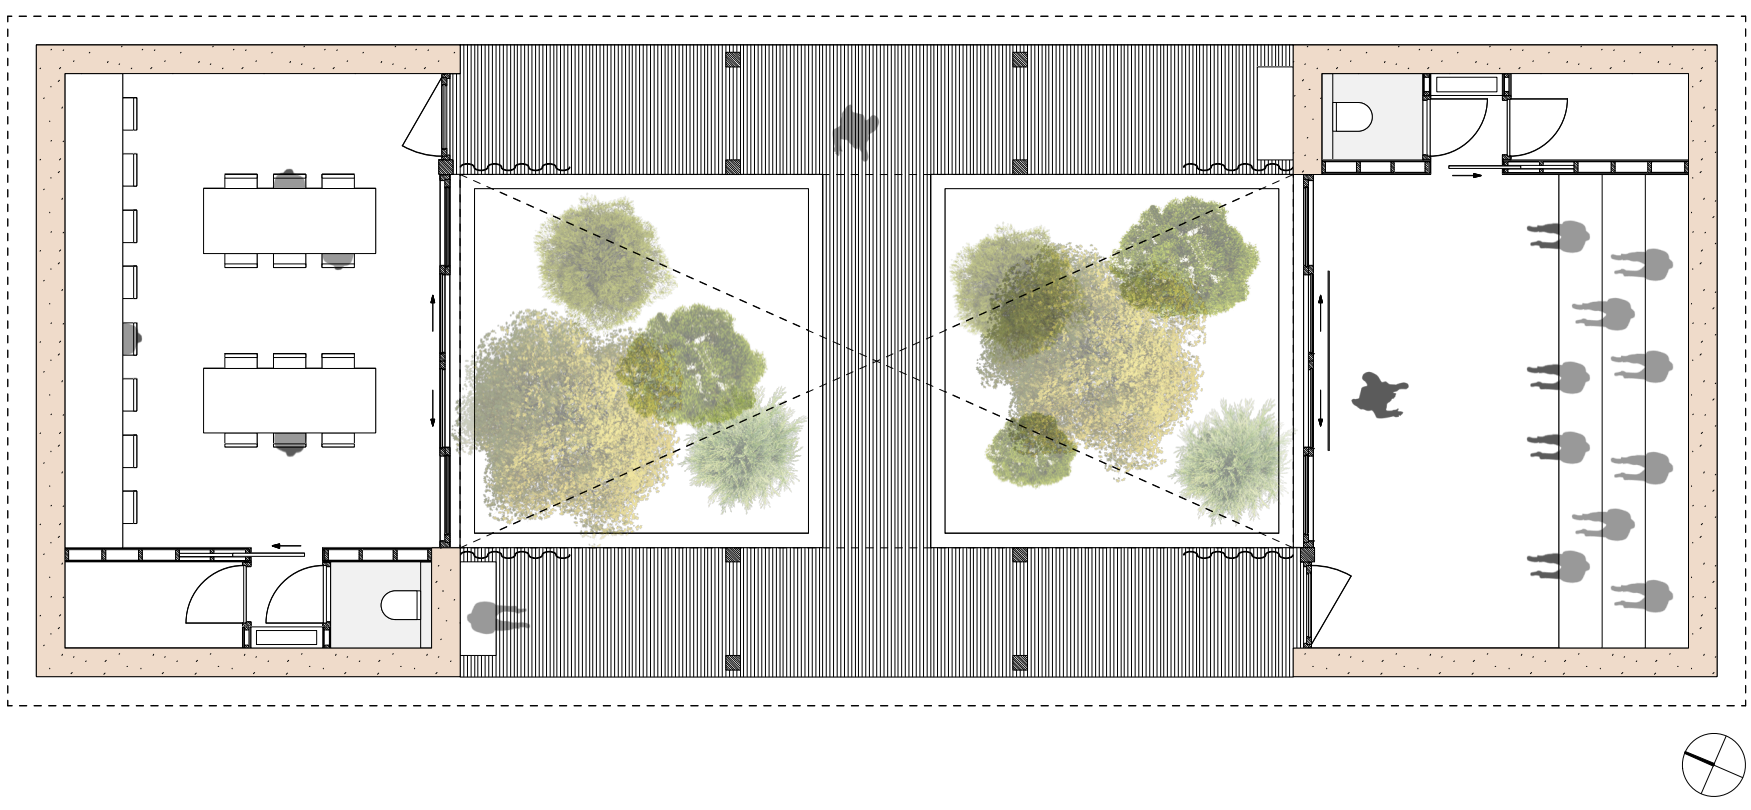

# studio grounded matter

Sarah van der Giesen  
Estelle Barriol

impression

flexibility - scale 1:100

section detail - 1:20

facade long - scale 1:50

facade short - scale 1:50

section BB - scale 1:50