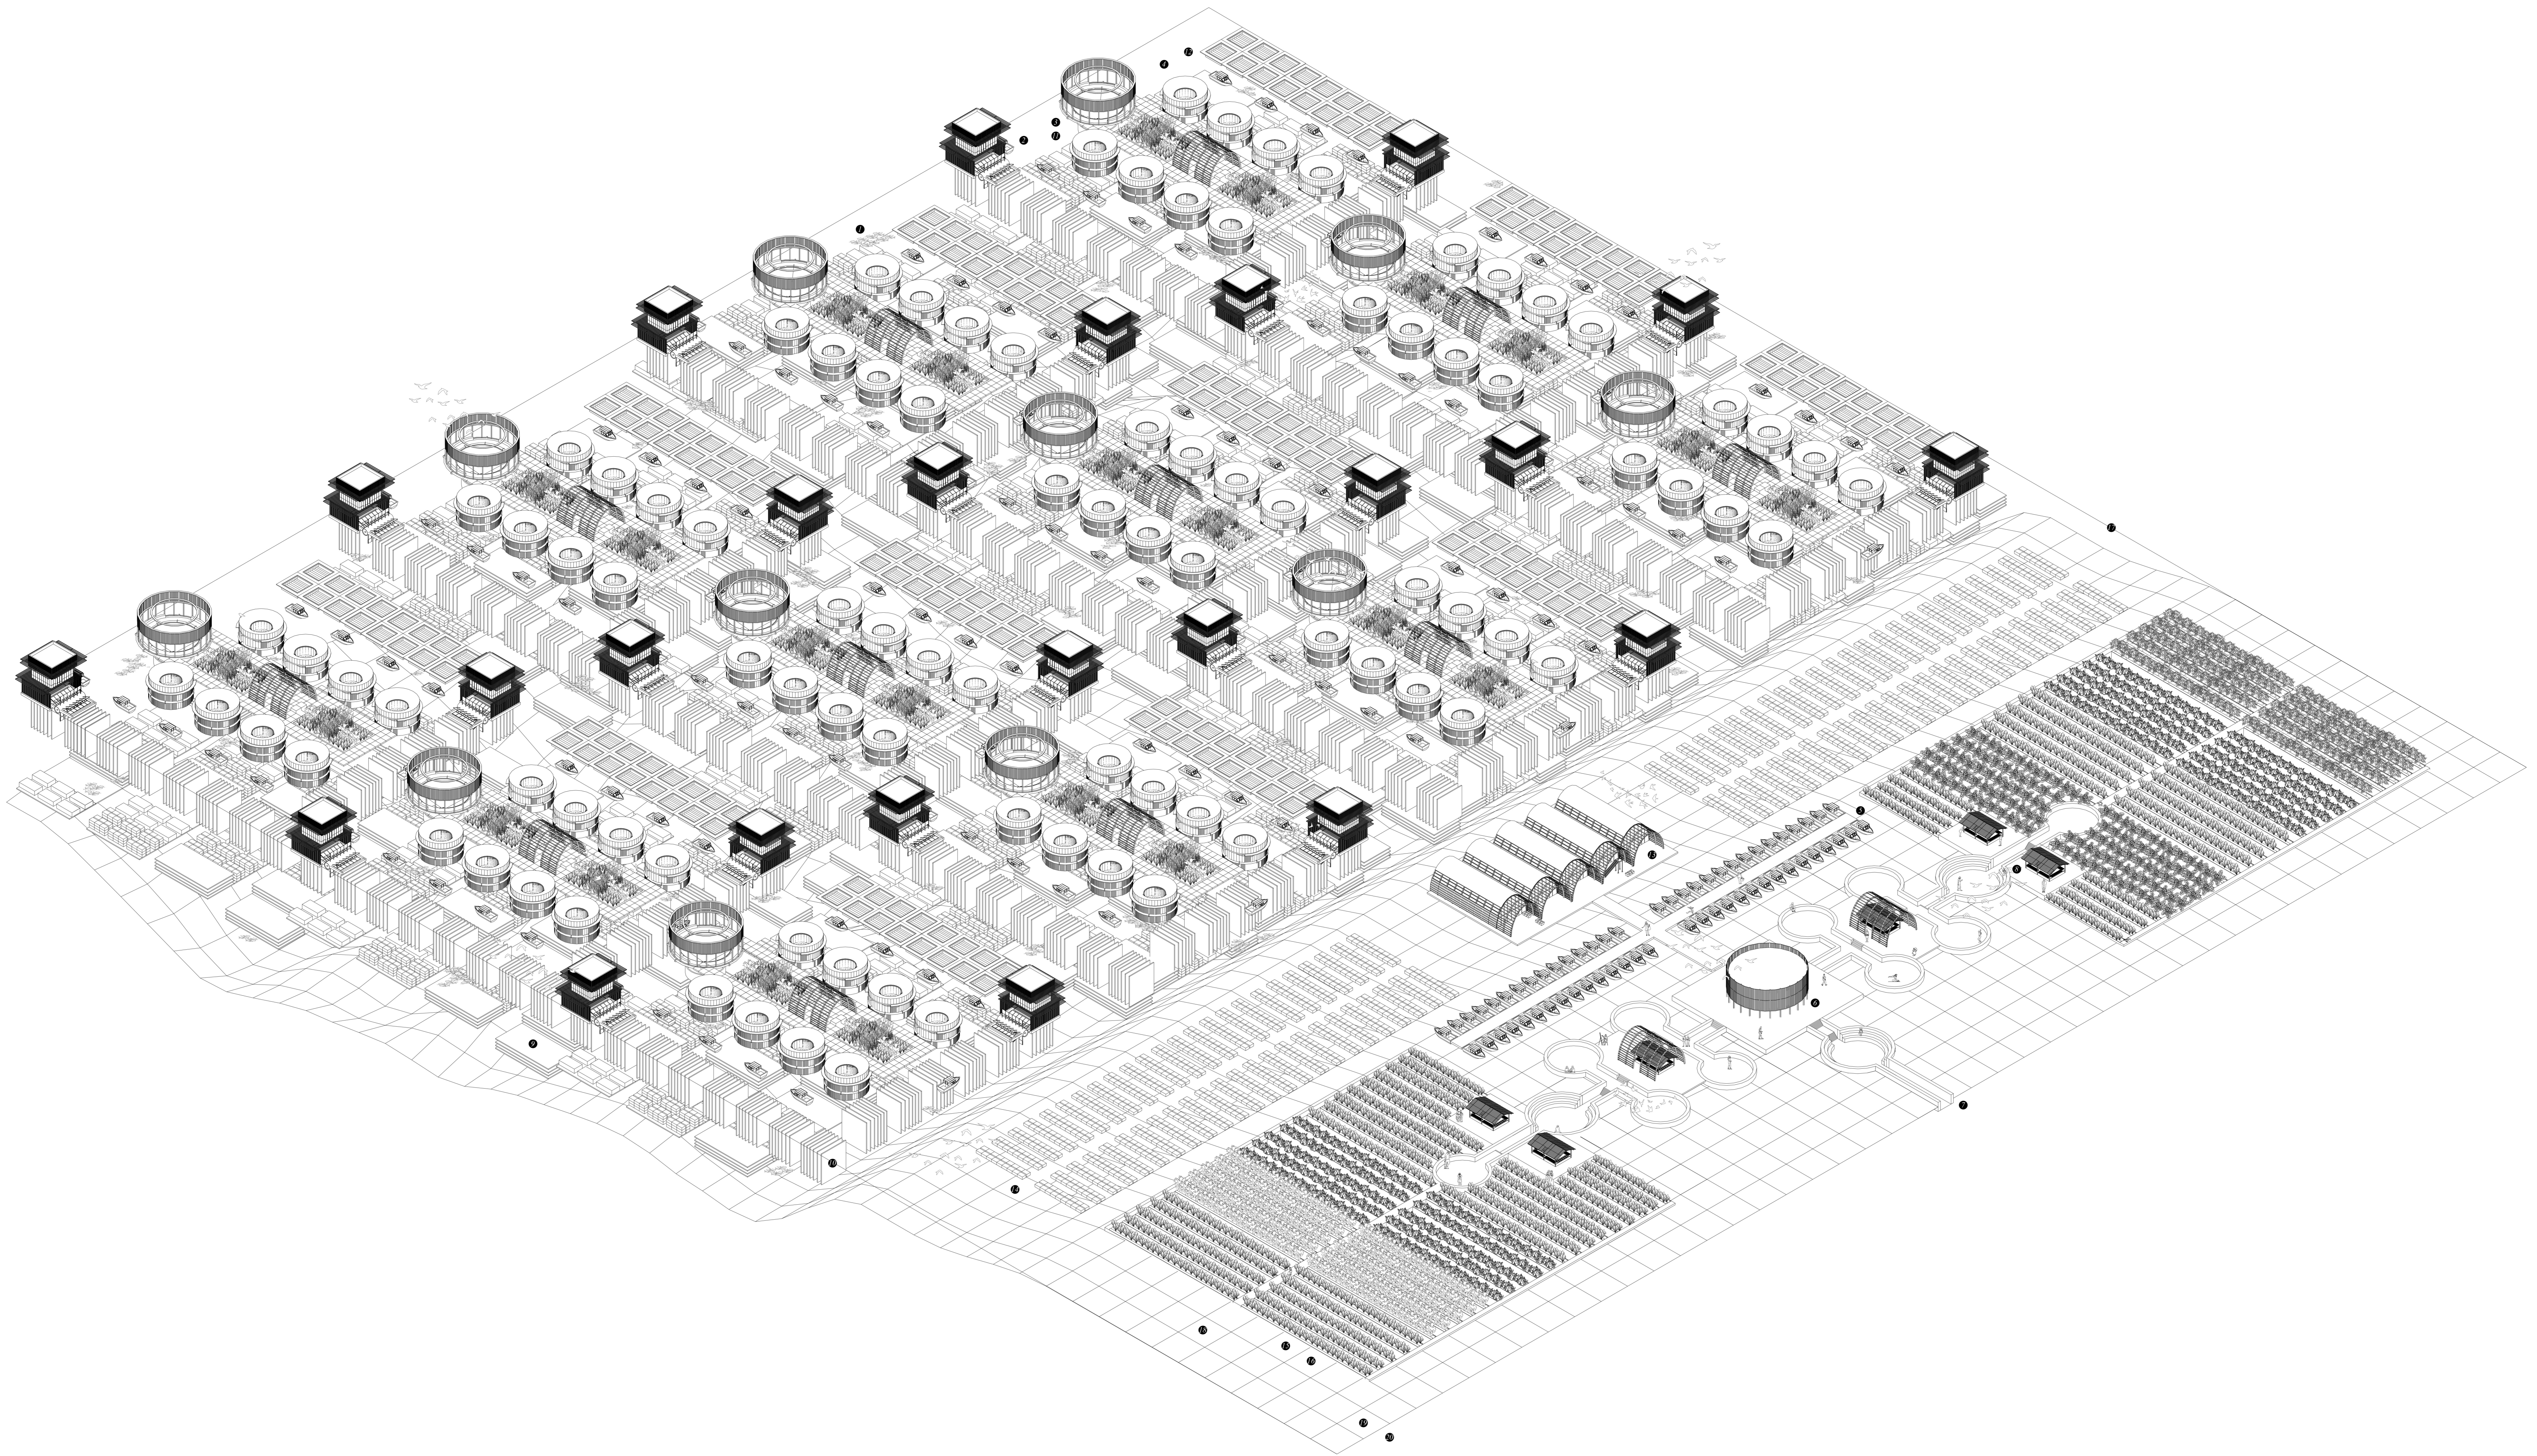

THE AQUATIC FARM

FLOOR SKRABANJA

TOTAL PLAN