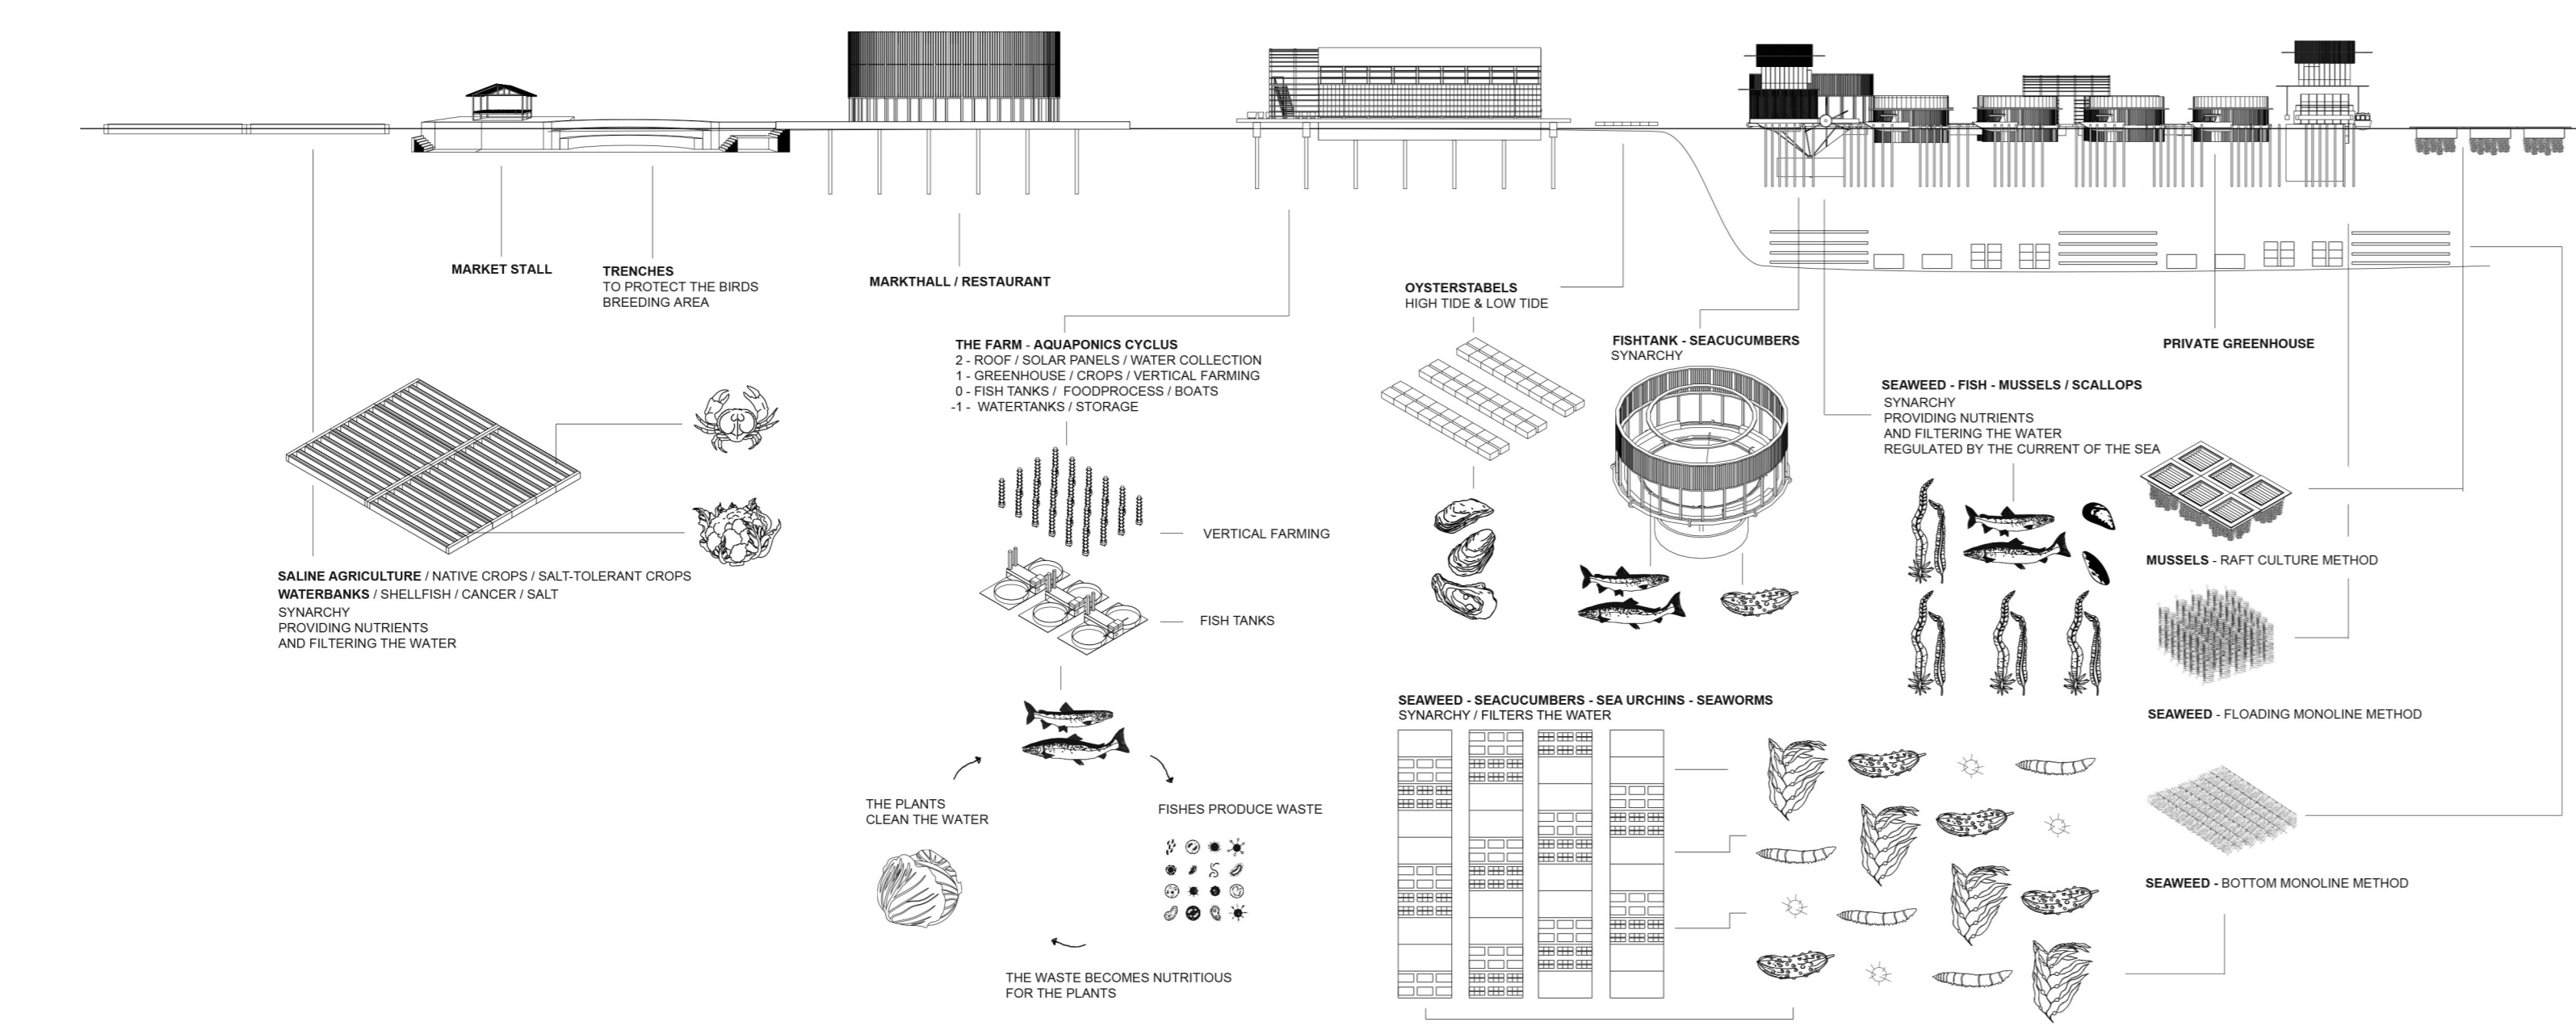

THE AQUATIC FARM

FLOOR SKRABANJA

HOW: THE AQUATIC FARM SHOWS THE MANY POSSIBILITIES OF FARMING ON AND IN THE SEA. ALL THOSE FARMING PRINCIPALS ARE BASED ON SYMBIOSIS. THE FARM DOESN'T HAVE MONOCULTURES LIKE YOU SEE AT TRADITIONAL OCEAN FARMS. ALL THE USED FARMING PRINCIPALS ARE BASED ON DIVERSITY OF ORGANISMS WHO COLLABORATE WITH EACH OTHER. WHO NEEDS EACH OTHER TO EXIST. THEY FEED THEMSELVES WITH THE WASTE OF THE OTHER. THIS WAY IT IS A DURABLE SELF-SUFFICIENT WAY OF FARMING.

CONCEPT

CATALOGUE (HOUSING TYPES) ARCHITECTURE

CATALOGUE (CROP TYPES) AGRICULTURE

CATALOGUE (BIRDS) NATURE

CIRCULAR PRINCIPLES

MODEL (SECTION)

CONCEPT FLOATING HOUSE

TOTAL VILLAGE

EXPLODED VILLAGE

EXPLODED FARM

ARCHITECTURE

AGRICULTURE

NATURE