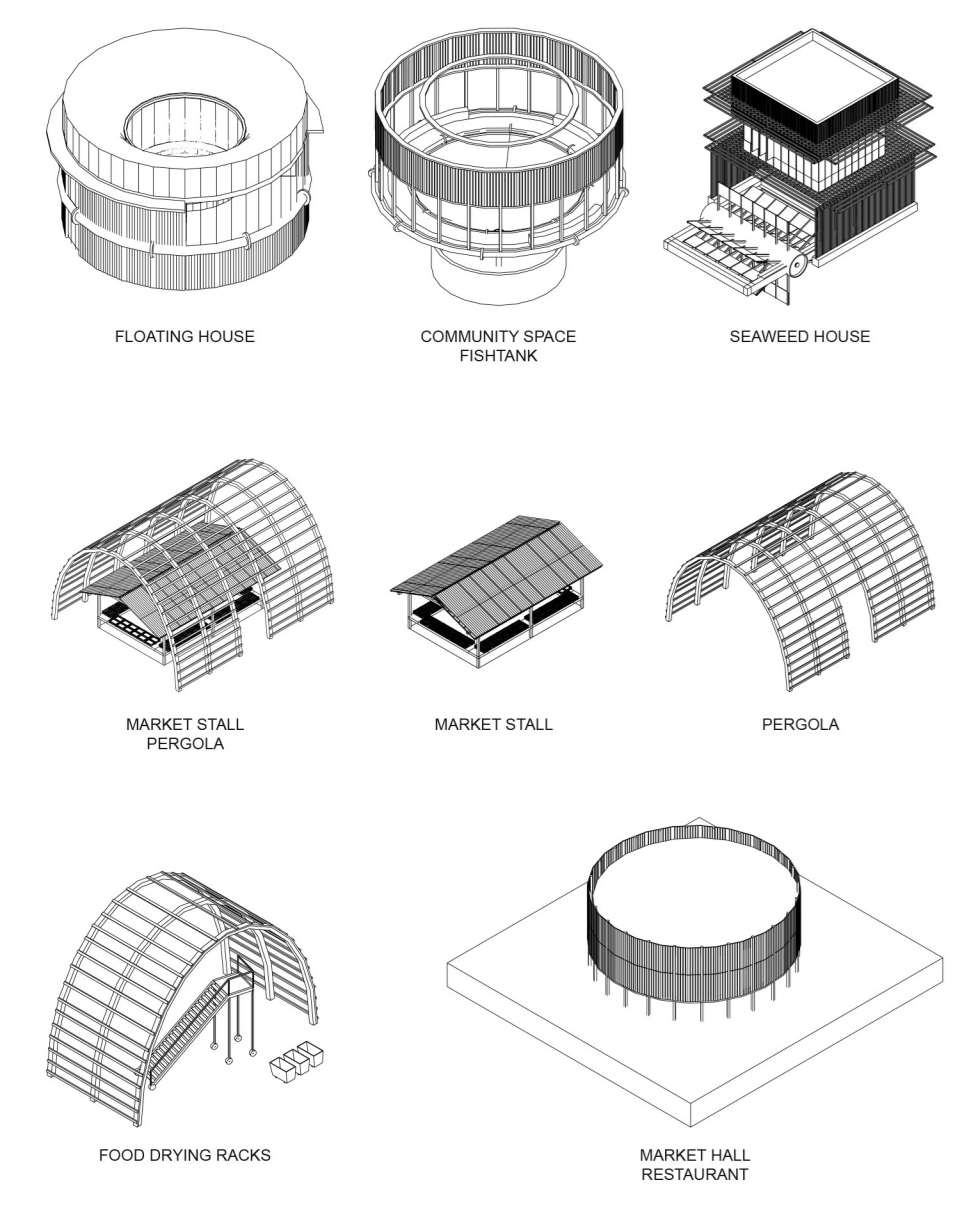

THE AQUATIC FARM

FLOOR SKRABANJA

HOW: THE AQUATIC FARM SHOWS THE MANY POSSIBILITIES OF FARMING ON AND IN THE SEA. ALL THOSE FARMING PRINCIPALS ARE BASED ON SYMBIOSIS. THE FARM DOESN'T HAVE MONOCULTURES LIKE YOU SEE AT TRADITIONAL OCEAN FARMS. ALL THE USED FARMING PRINCIPALS ARE BASED ON DIVERSITY OF ORGANISMS WHO COLLABORATE WITH EACH OTHER. WHO NEEDS EACH OTHER TO EXIST. THEY FEED THEMSELVES WITH THE WASTE OF THE OTHER. THIS WAY IT IS A DURABLE SELF-SUFFICIENT WAY OF FARMING.

CONCEPT