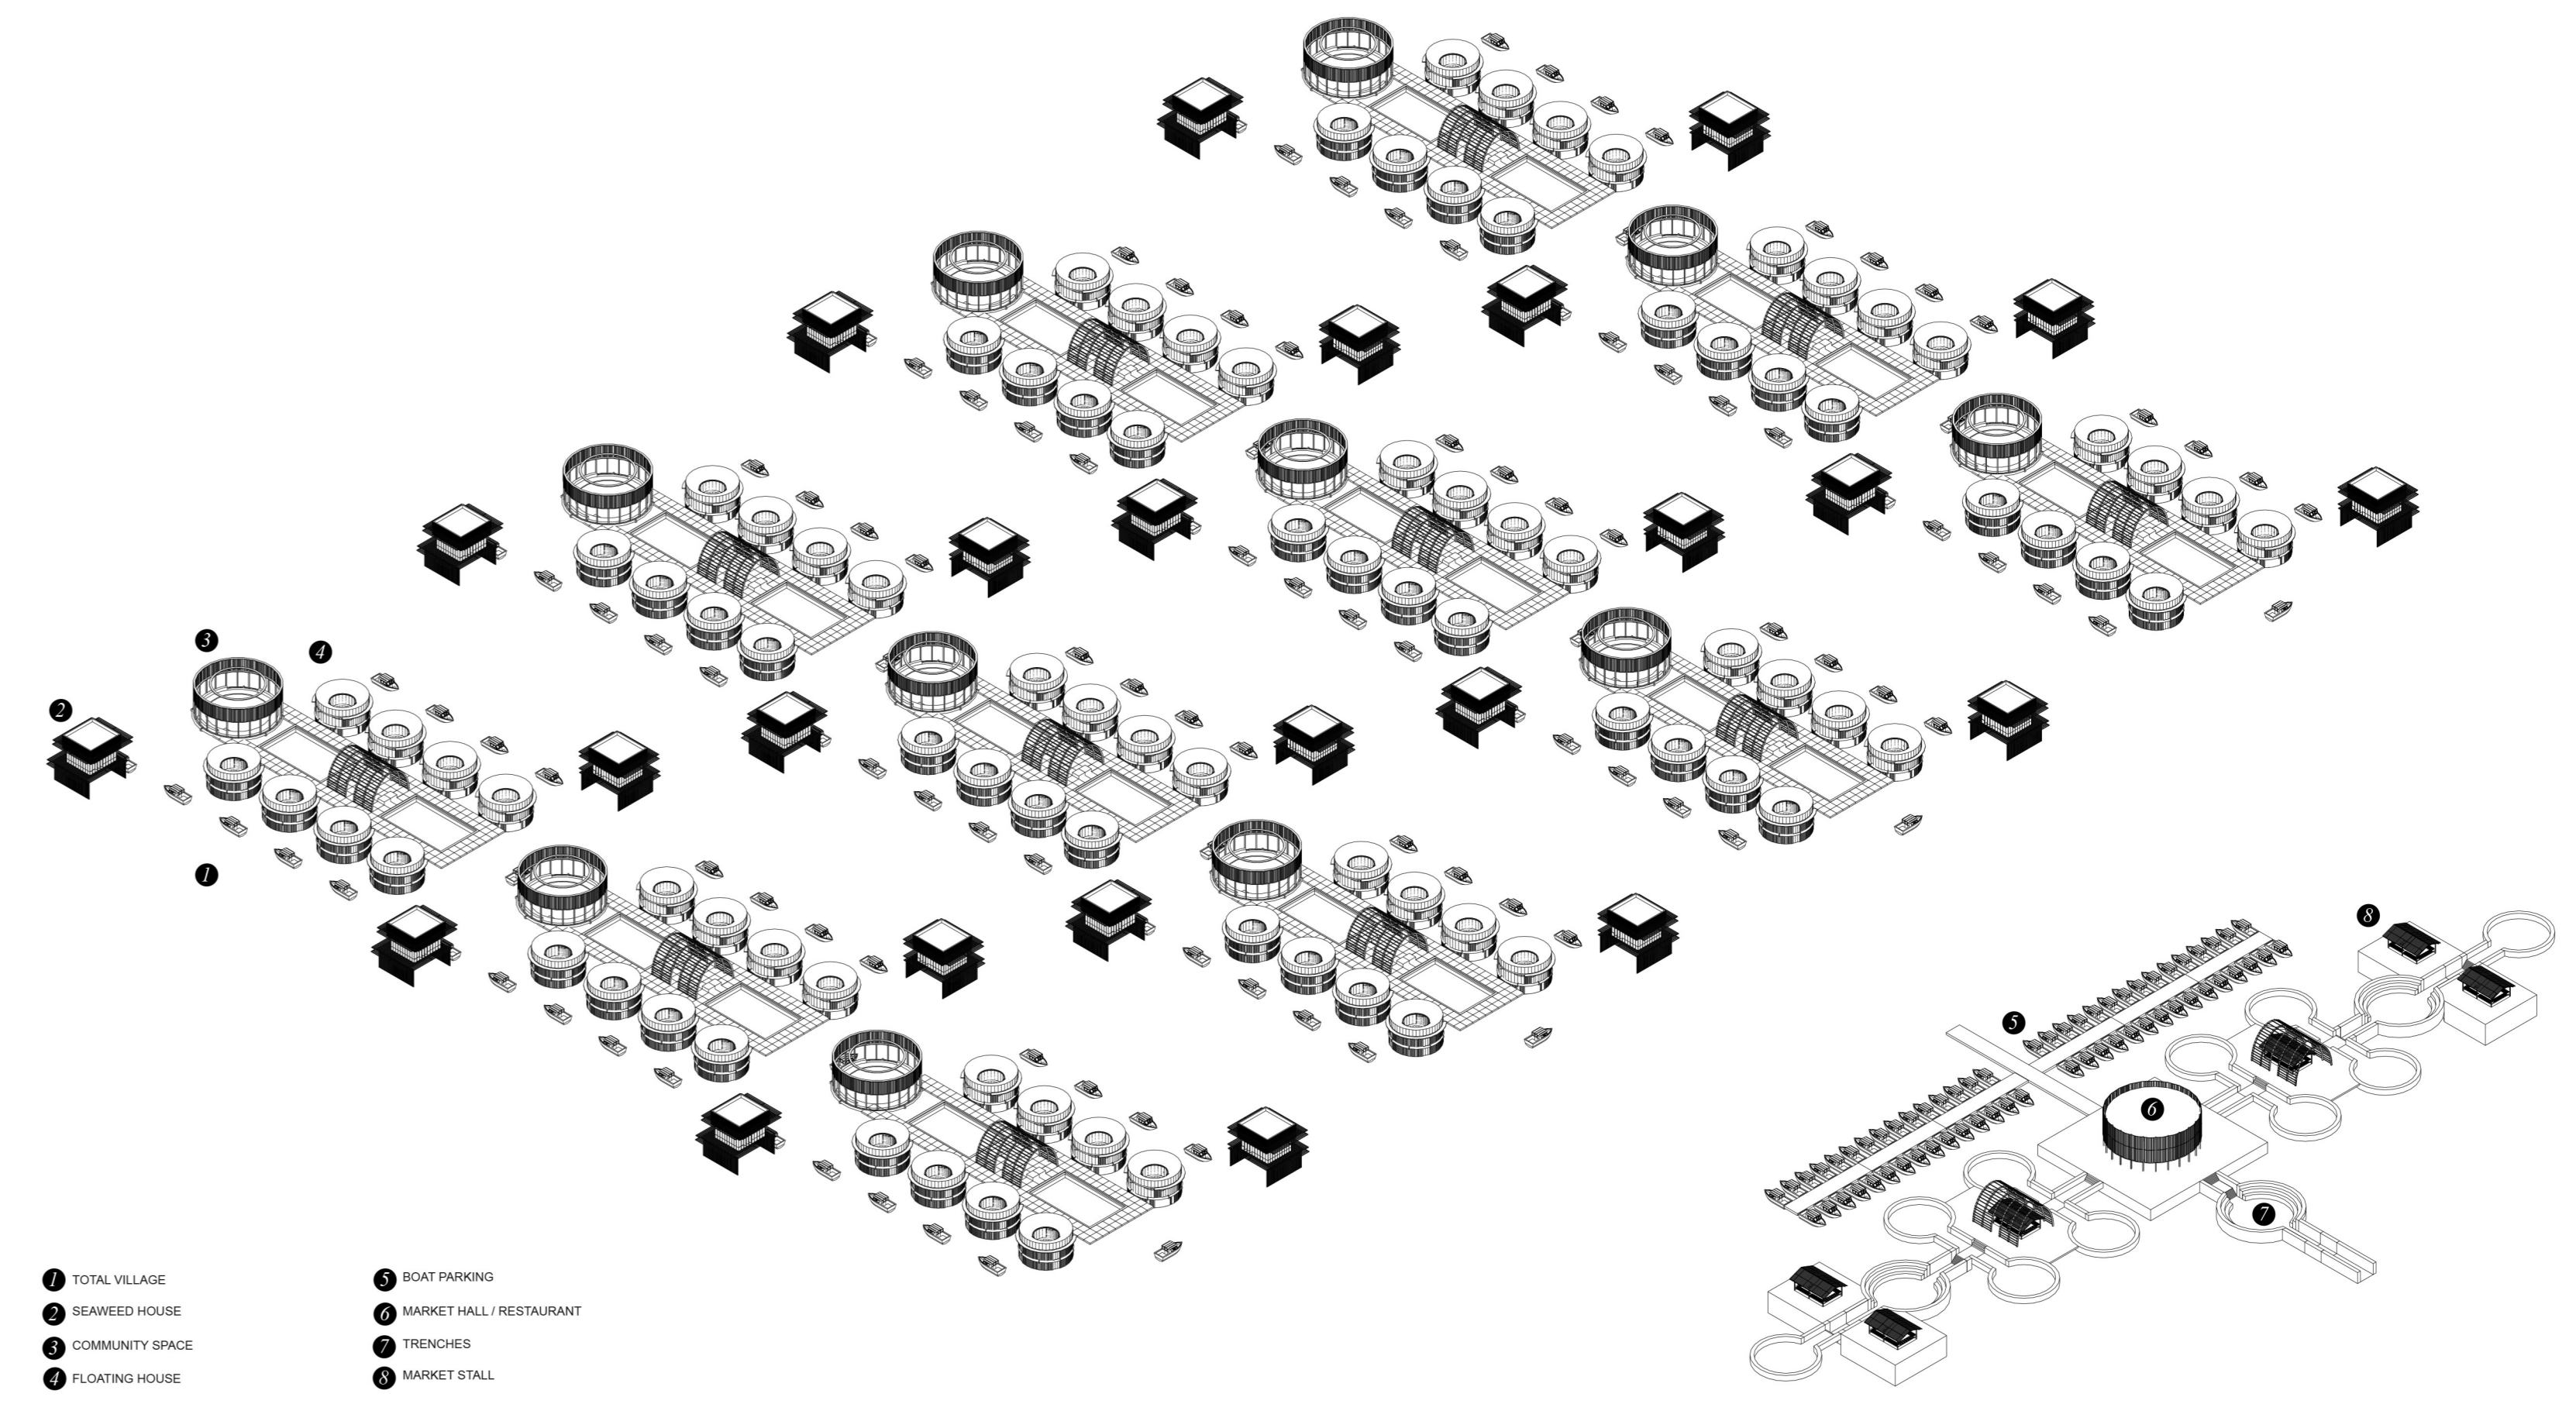

EXPLODED FARM