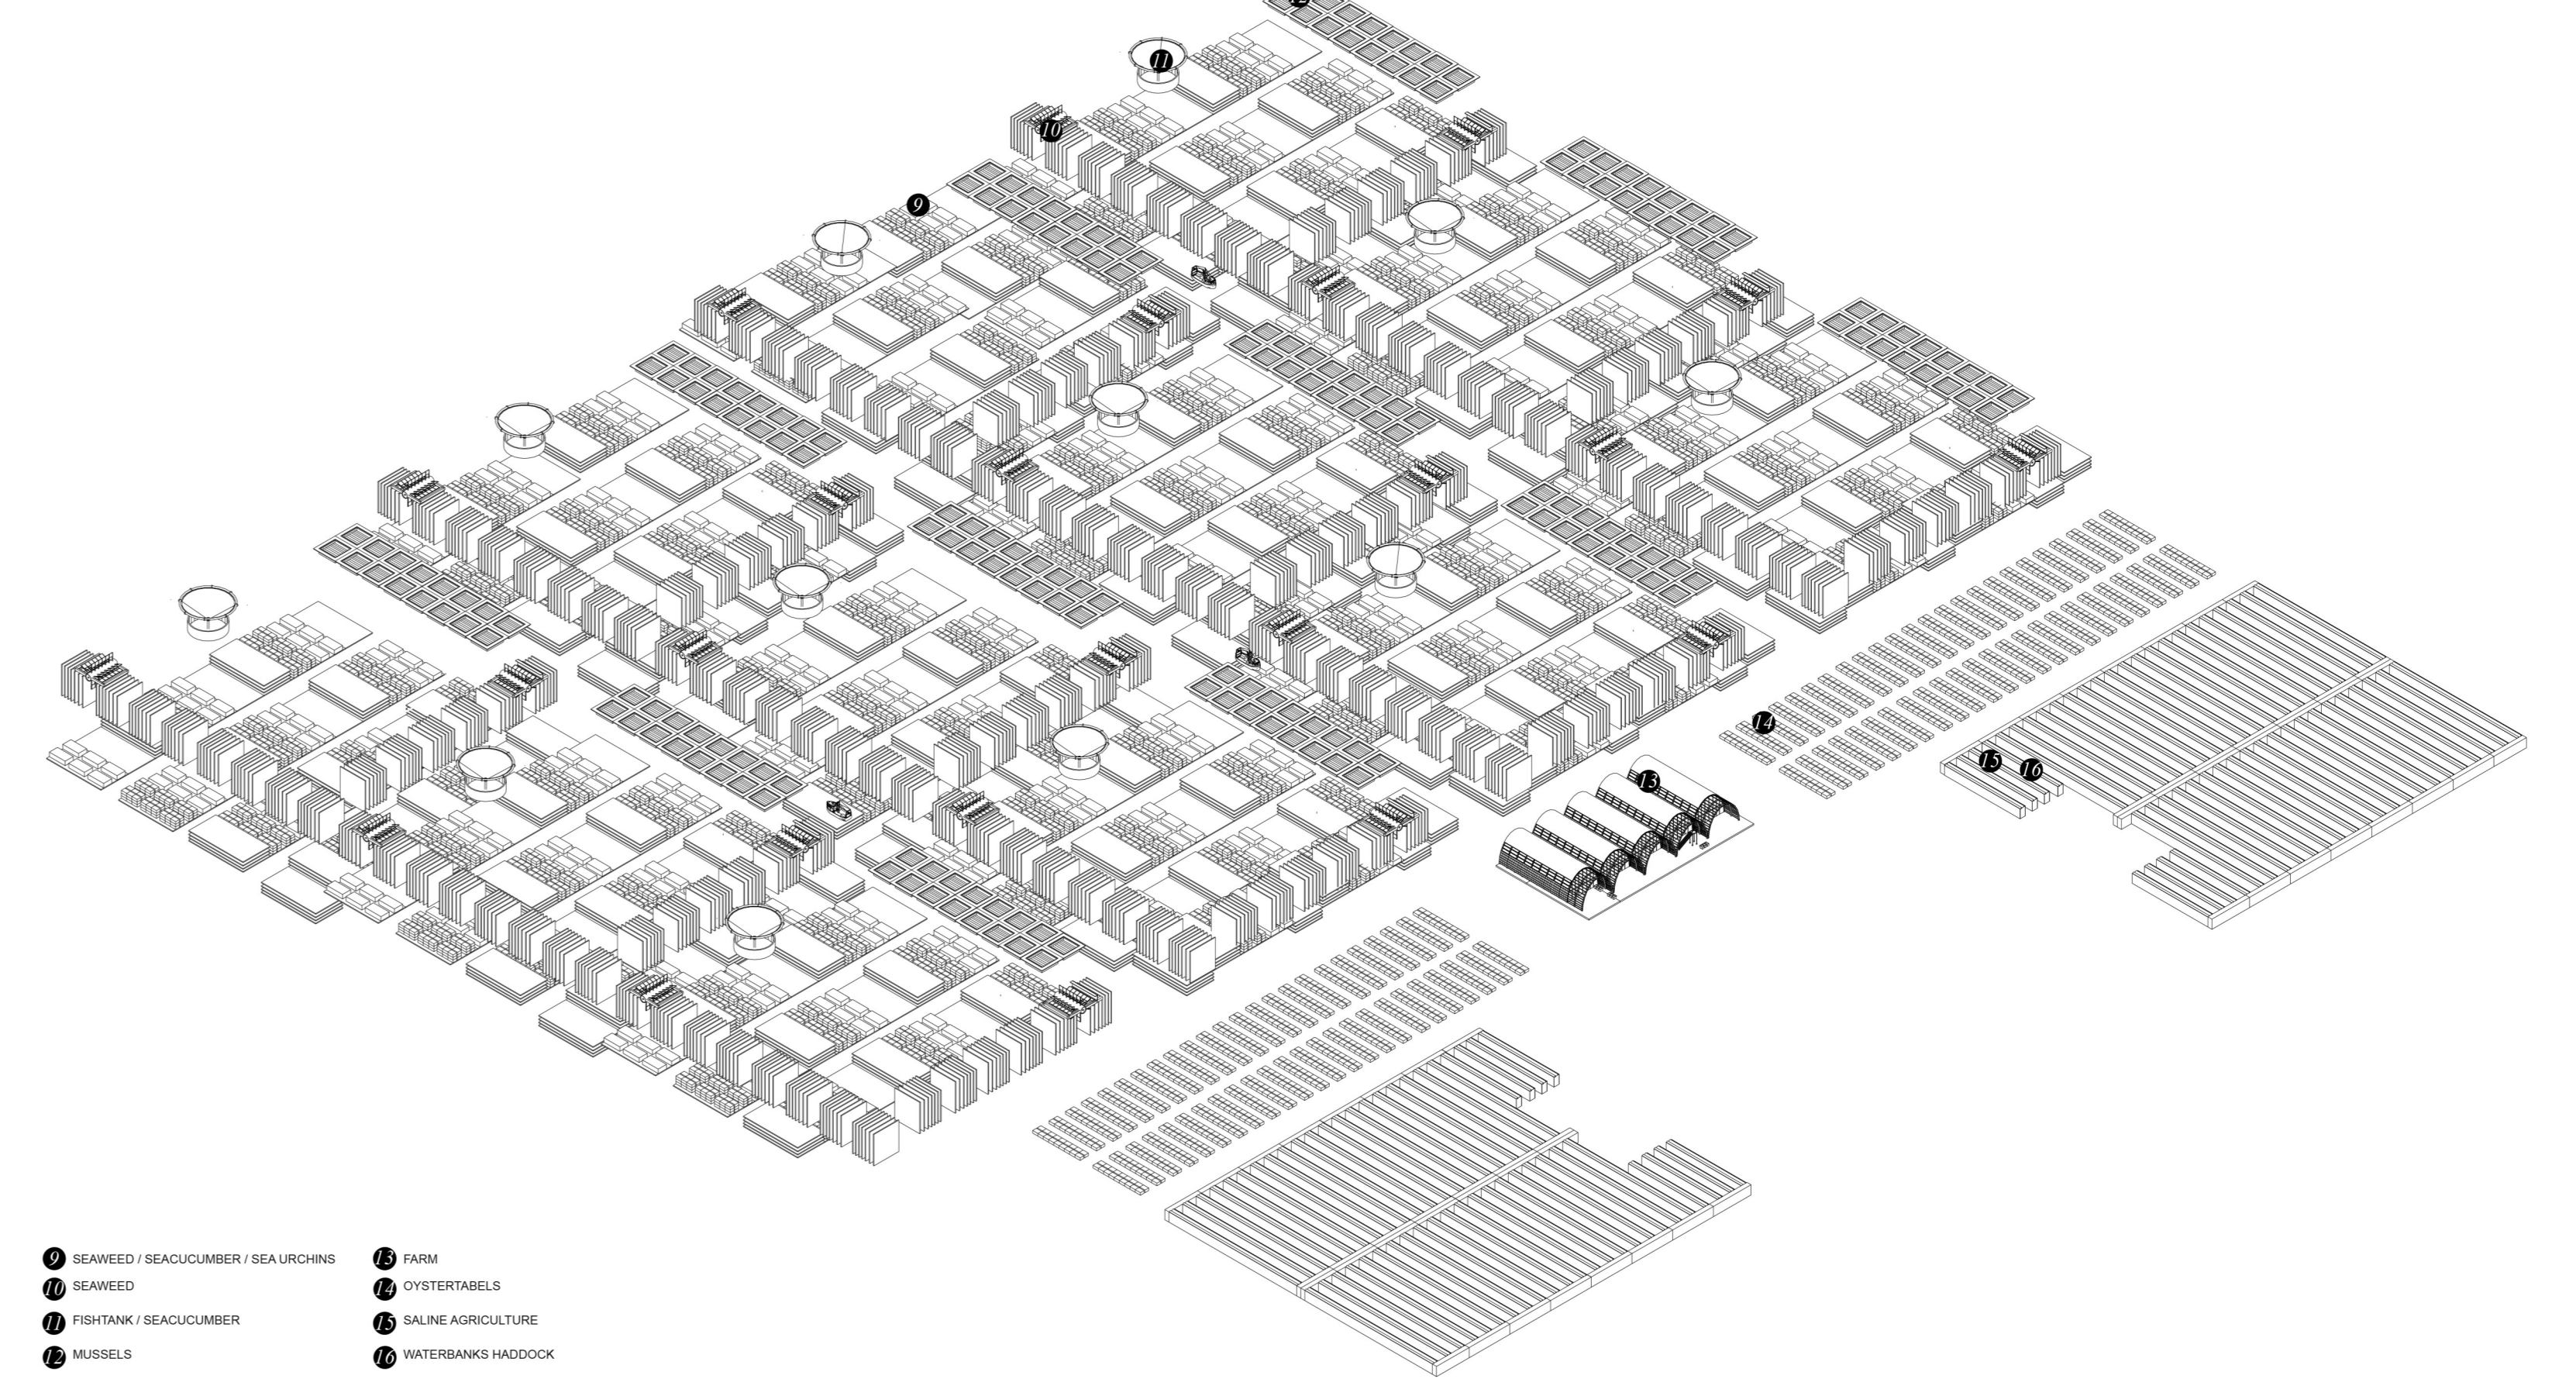

ARCHITECTURE