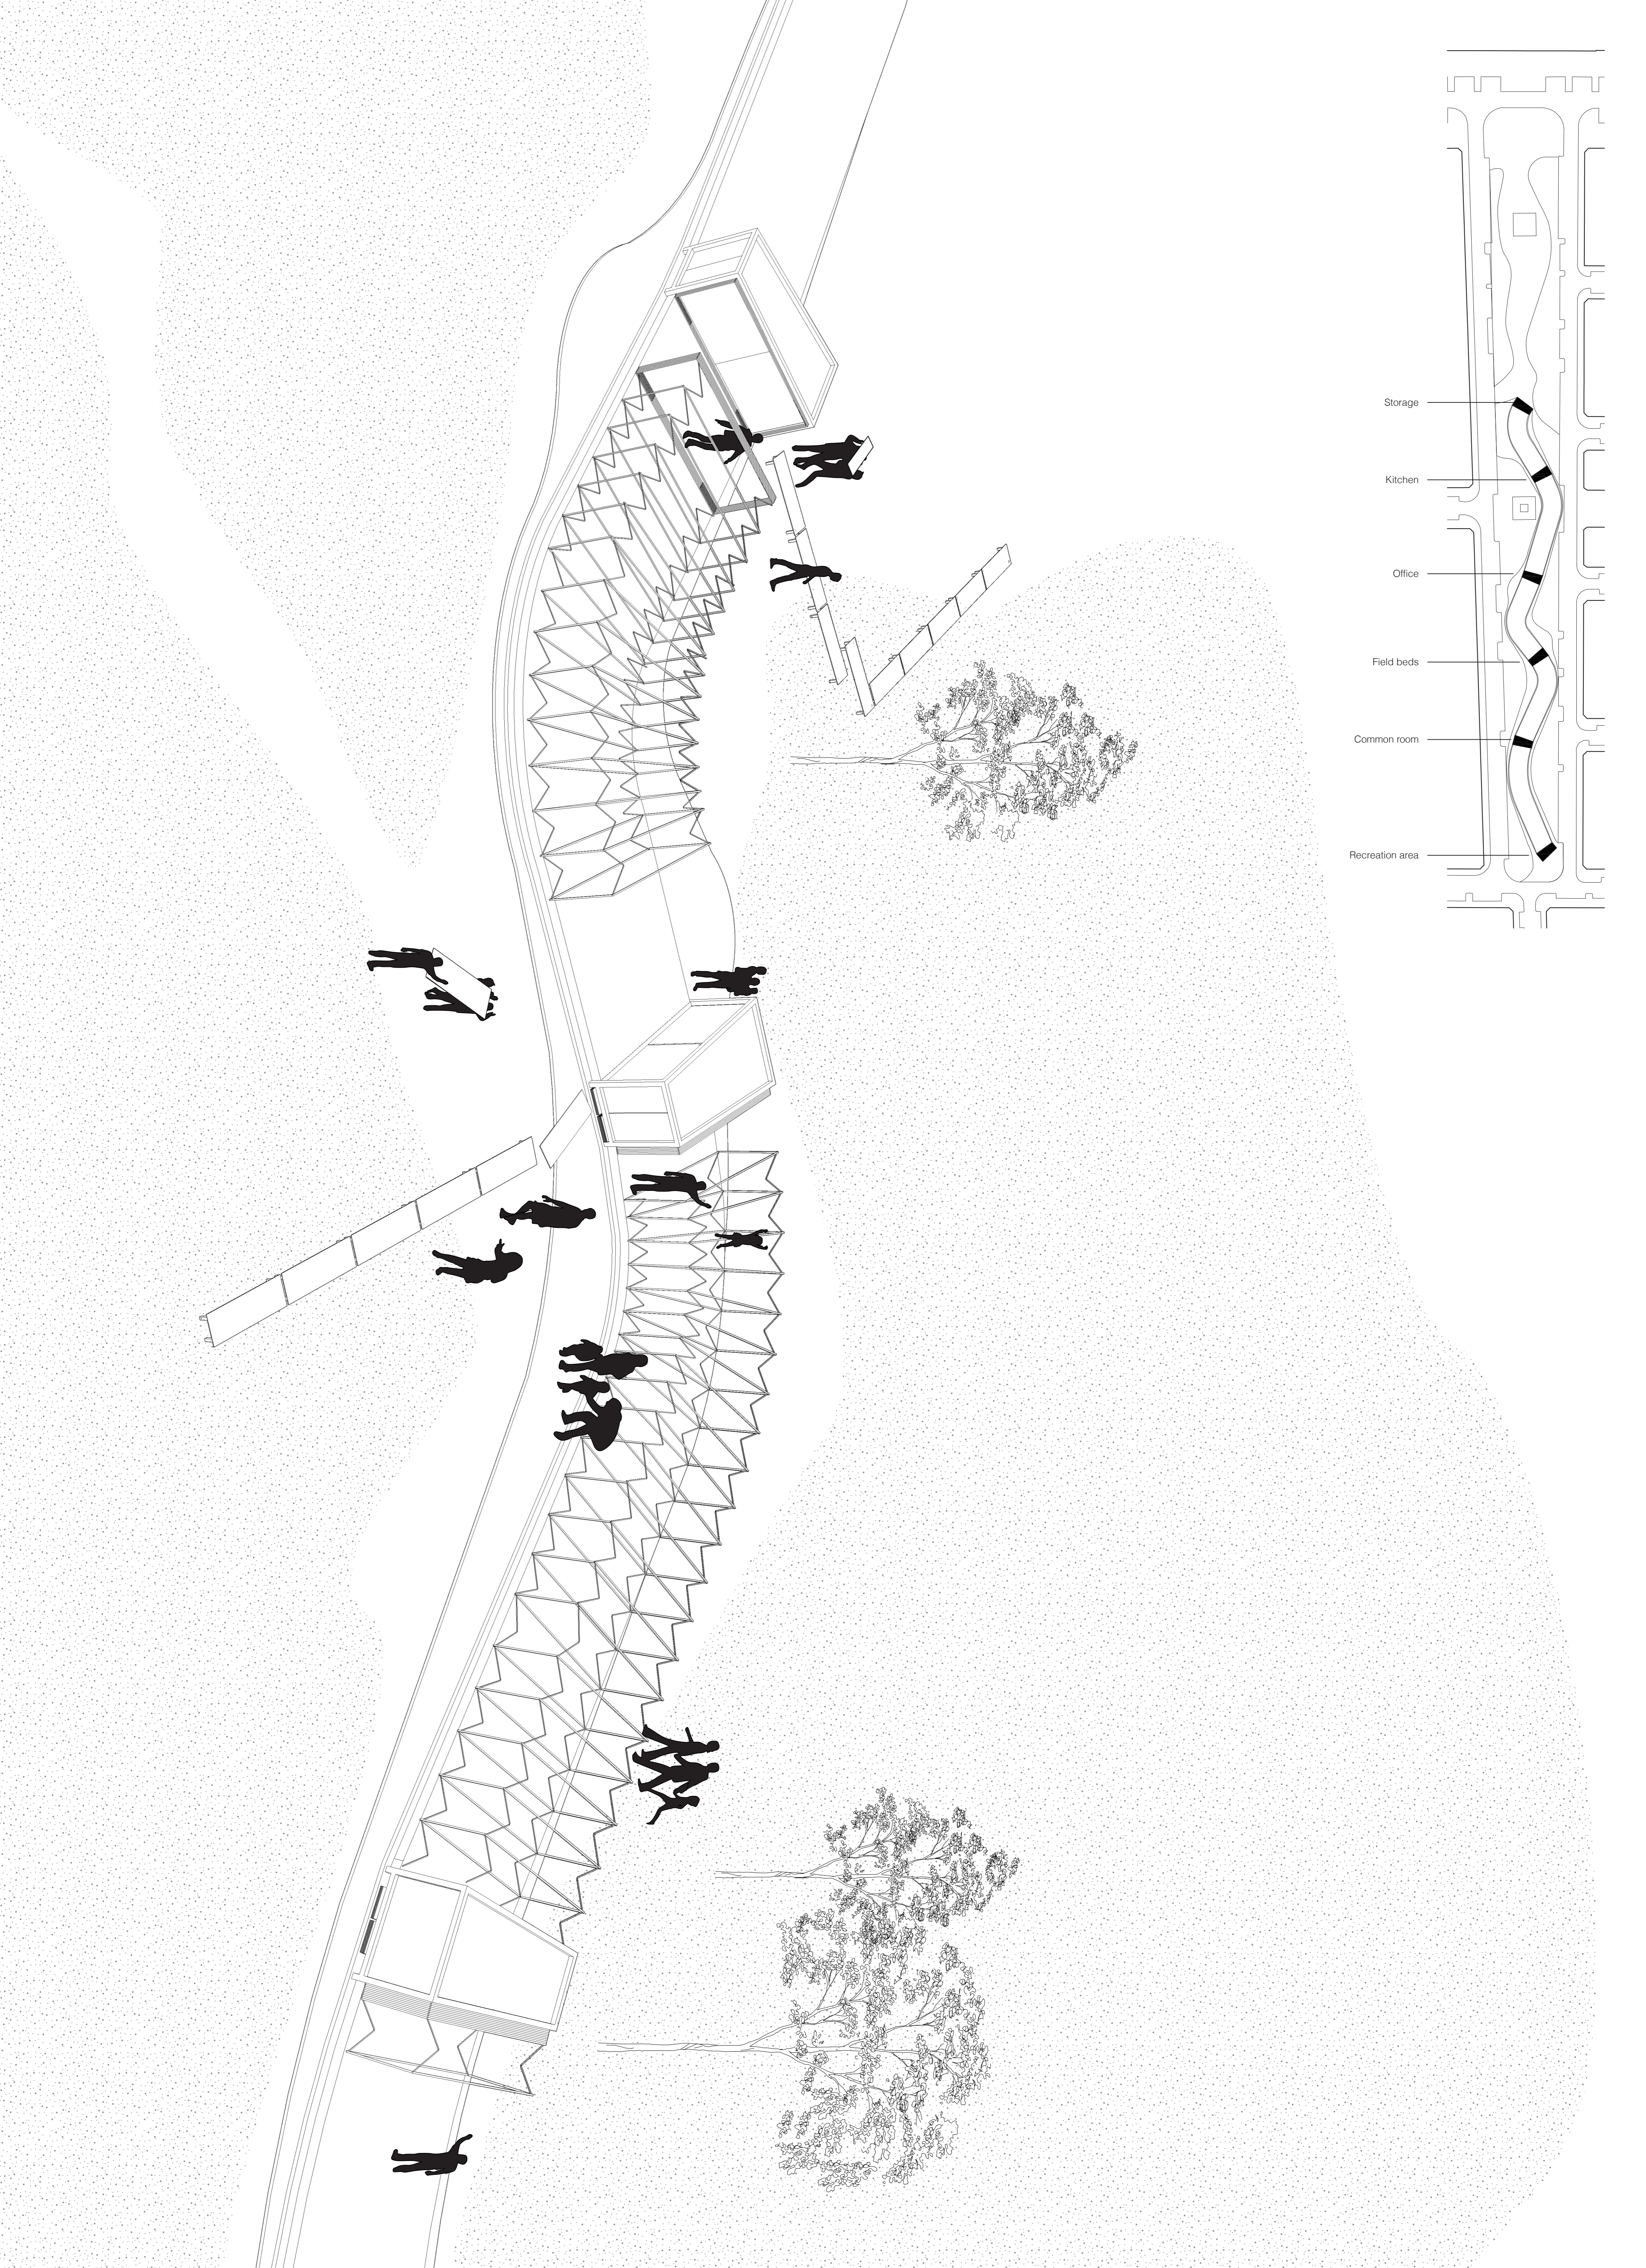

# THE ENFOLDED PAVILION

Academie van Bouwkunst Rotterdam - Studio: Learning from Venice - Student: Esmee van Beekhuizen  
Plan - Noordereiland Rotterdam Scale 1:300

## THE ENFOLDED PAVILION

Academie van Bouwkunst Rotterdam - Studio: Learning from Venice - Student: Esmee van Beekhuizen

- + 2.8 NAP
- + 3.0 NAP
- + 3.2 NAP
- + 3.4 NAP
- + 3.6 NAP
- + 3.8 NAP
- + 4.0 NAP

SCALE 1:1000