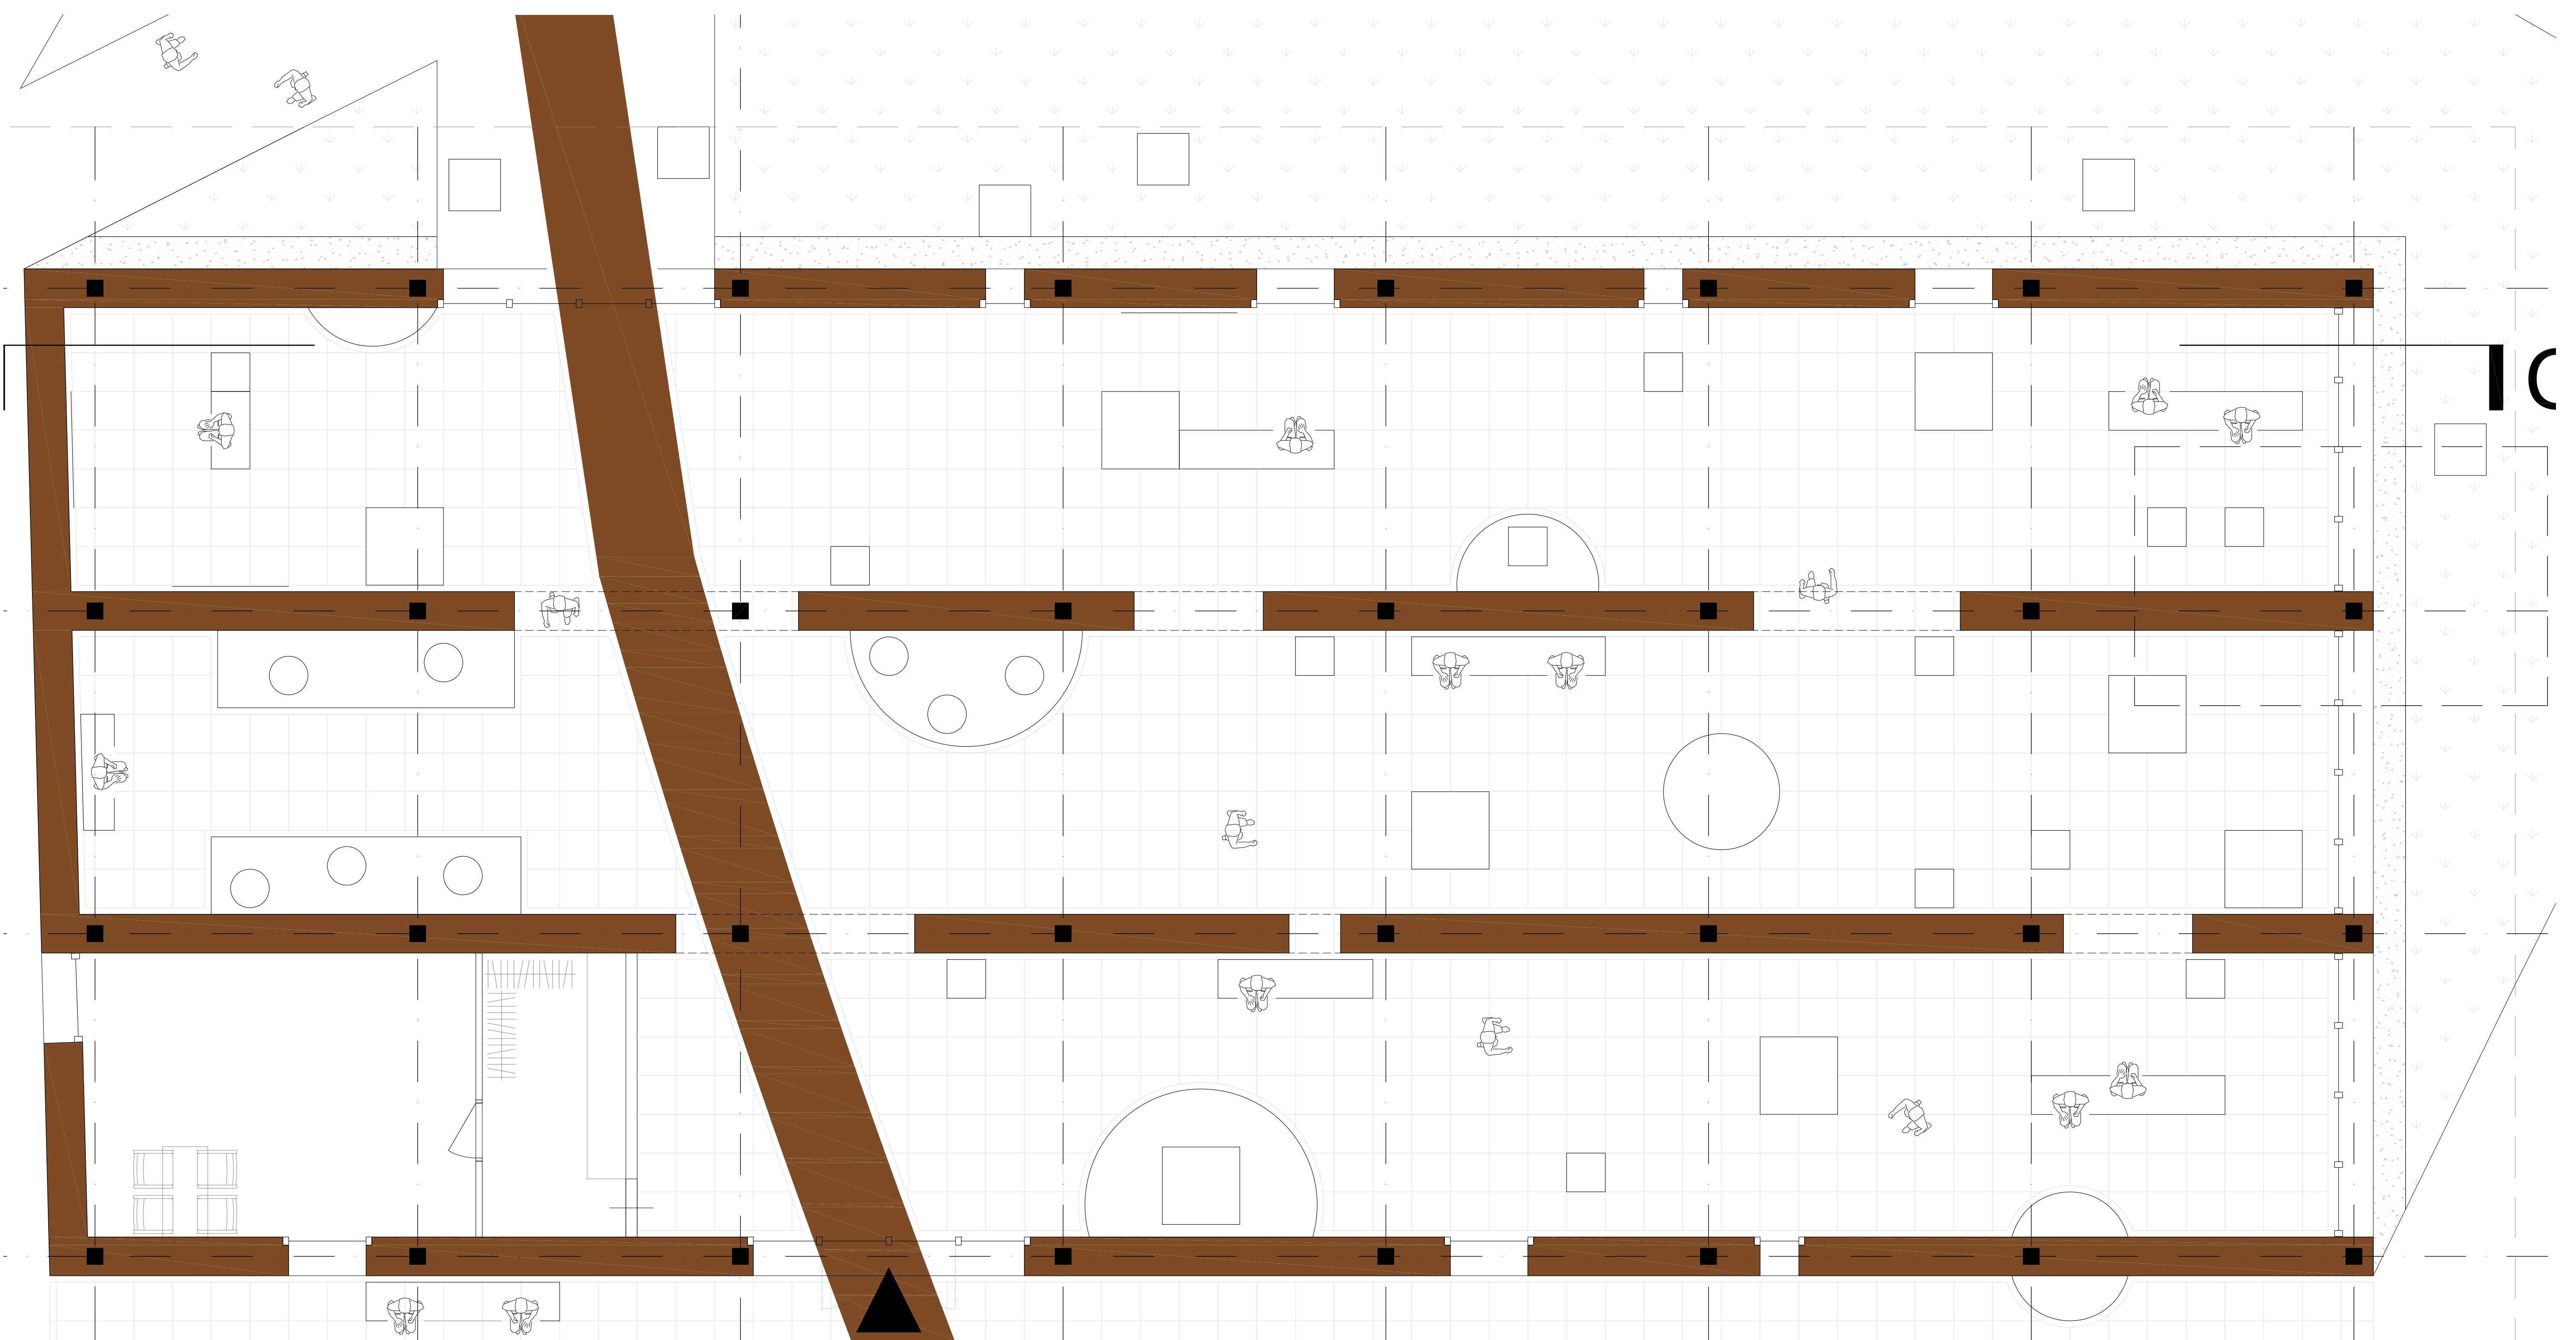

Floor plan 1 : 200

Fragment 1 : 10 Elevation South

Reference project - Aldo van Eyck Pavilion at the Kroller Muller museum- by Aldo van Eyck

Detailed Plan 1 : 50 - Earth Expo

Detailed Section 1 : 50 - Earth Expo