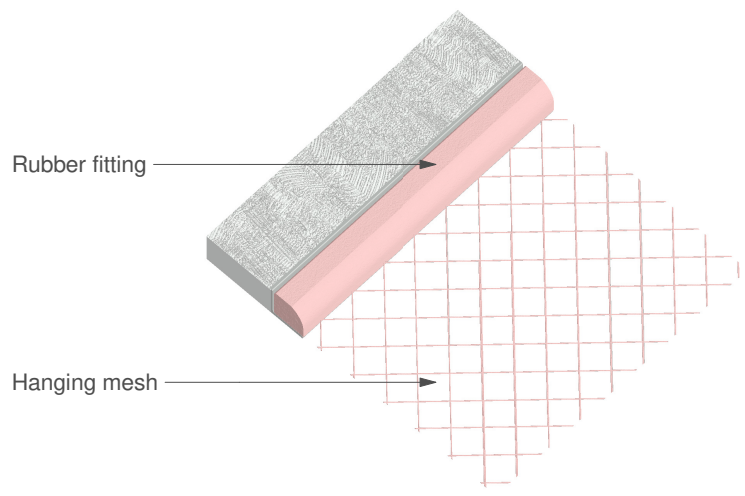

sheet 1:30

Main facade

schaal 1 : 100

Skylight glasshouse

Trampoline

Playing arena

Spiral stairs on mixed floor

Relaxing floor

Dance floor

Detail 1

schaal 1 : 20

Detail 1_V

schaal 1 : 10

Detail 1_H

schaal 1 : 10

Detail 3_V

schaal 1 : 10

Detail 3_H

schaal 1 : 10

Detail 2_V

schall 1:10

Detail 2_H

schall 1:10