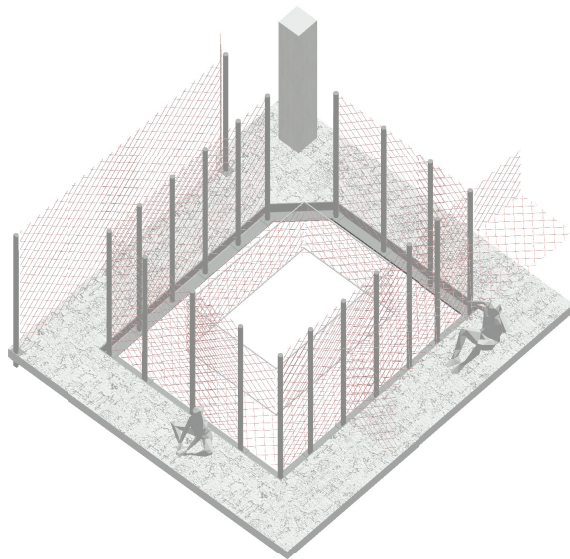

sheet 1:30

Main facade

schaal 1 : 100

Skylight glasshouse

Trampoline

Playing arena

Spiral stairs on mixed floor

Relaxing floor

Dance floor

Detail 1

schaal 1 : 20

Detail 1_V

schaal 1 : 10

Detail 1_H

schaal 1 : 10

Detail 3_V

schaal 1 : 10

Detail 3_H

schaal 1 : 10

Detail 2_V

schall 1:10

Detail 2_H

schall 1:10