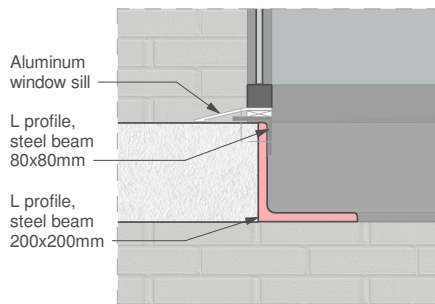

sheet 1:30

Main facade

schaal 1 : 100

Skylight glasshouse

Trampoline

Playing arena

Spiral stairs on mixed floor

Relaxing floor

Dance floor

Detail 1

schaal 1 : 20

Detail 1_V

schaal 1 : 10

Detail 1_H

schaal 1 : 10

Detail 3_V