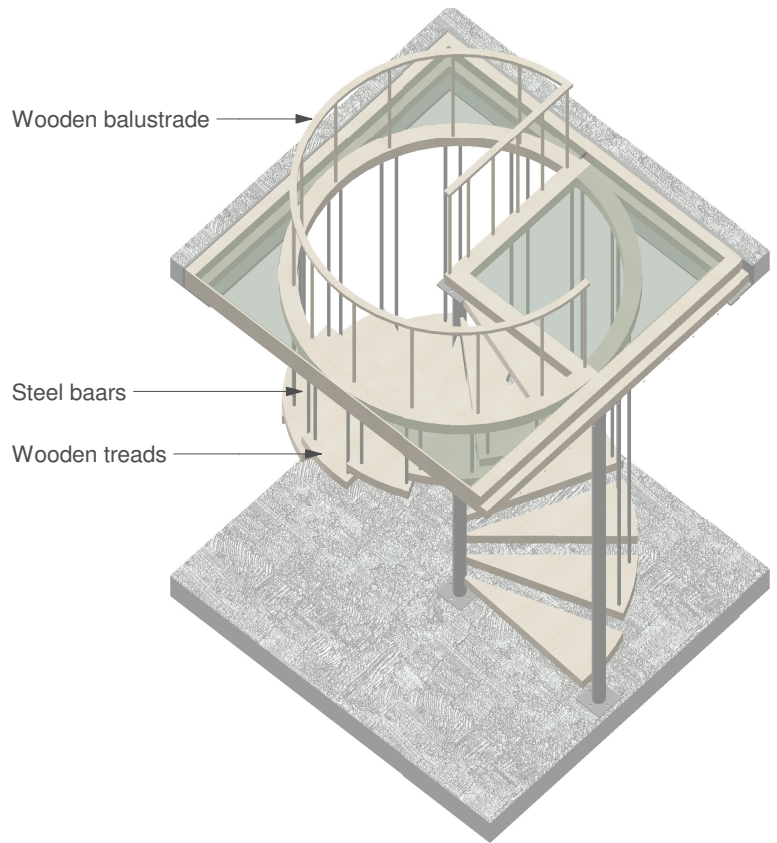

sheet 1:30

Main facade

schaal 1 : 100

Skylight glasshouse

Trampoline

Playing arena

Spiral stairs on mixed floor

Relaxing floor

Dance floor

Detail 1

schaal 1 : 20

Detail 1_V

schaal 1 : 10

Detail 1_H

schaal 1 : 10

Detail 3_V

schaal 1 : 10

Detail 3_H

schaal 1 : 10

Detail 2_V

schall 1:10

Detail 2_H

schall 1:10