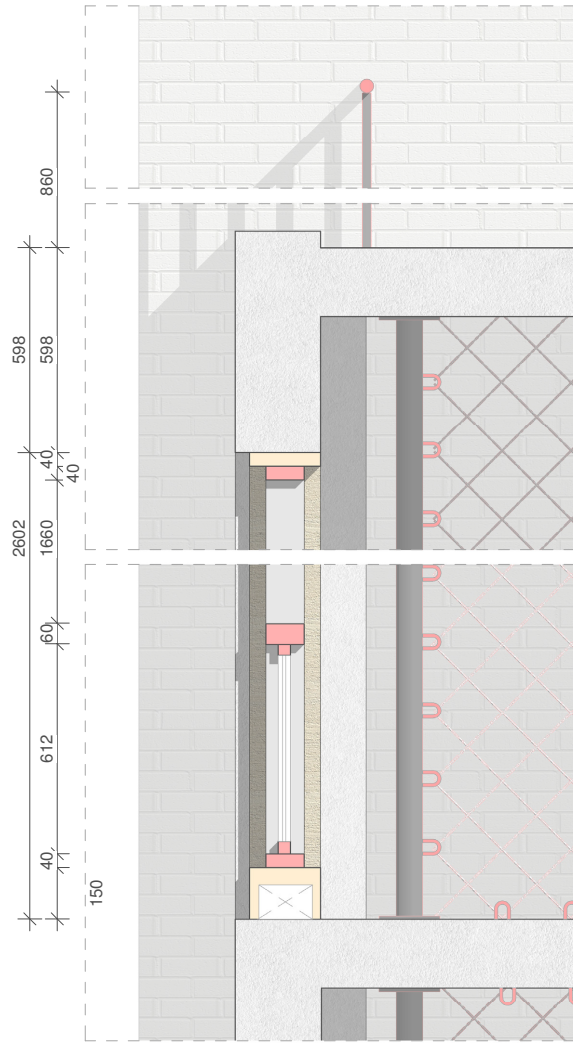

sheet 1:30

Main facade

schaal 1 : 100

Skylight glasshouse

Trampoline

Playing arena

Spiral stairs on mixed floor

Relaxing floor

Dance floor

Detail 1

schaal 1 : 20

Detail 1_V

schaal 1 : 10

Detail 1_H

schaal 1 : 10

Detail 3_V

schaal 1 : 10

Detail 3_H

schaal 1 : 10

Detail 2_V

schall 1:10

Detail 2_H

schall 1:10