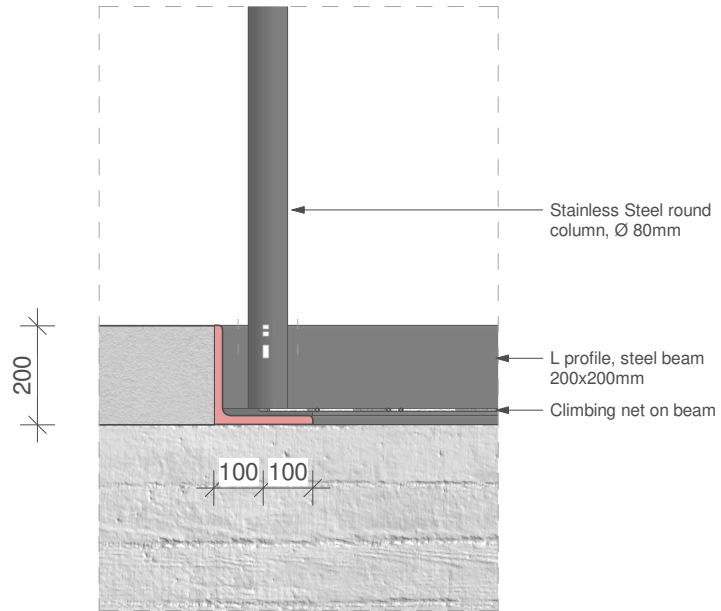

sheet 1:30

Main facade

schaal 1 : 100

Skylight glasshouse

Trampoline

Playing arena

Spiral stairs on mixed floor

Relaxing floor

Dance floor

Detail 1

schaal 1 : 20

Detail 1_V

schaal 1 : 10

Detail 1_H

schaal 1 : 10

Detail 3_V

schaal 1 : 10

Detail 3_H

schaal 1 : 10

Detail 2_V

schall 1:10

Detail 2_H

schall 1:10