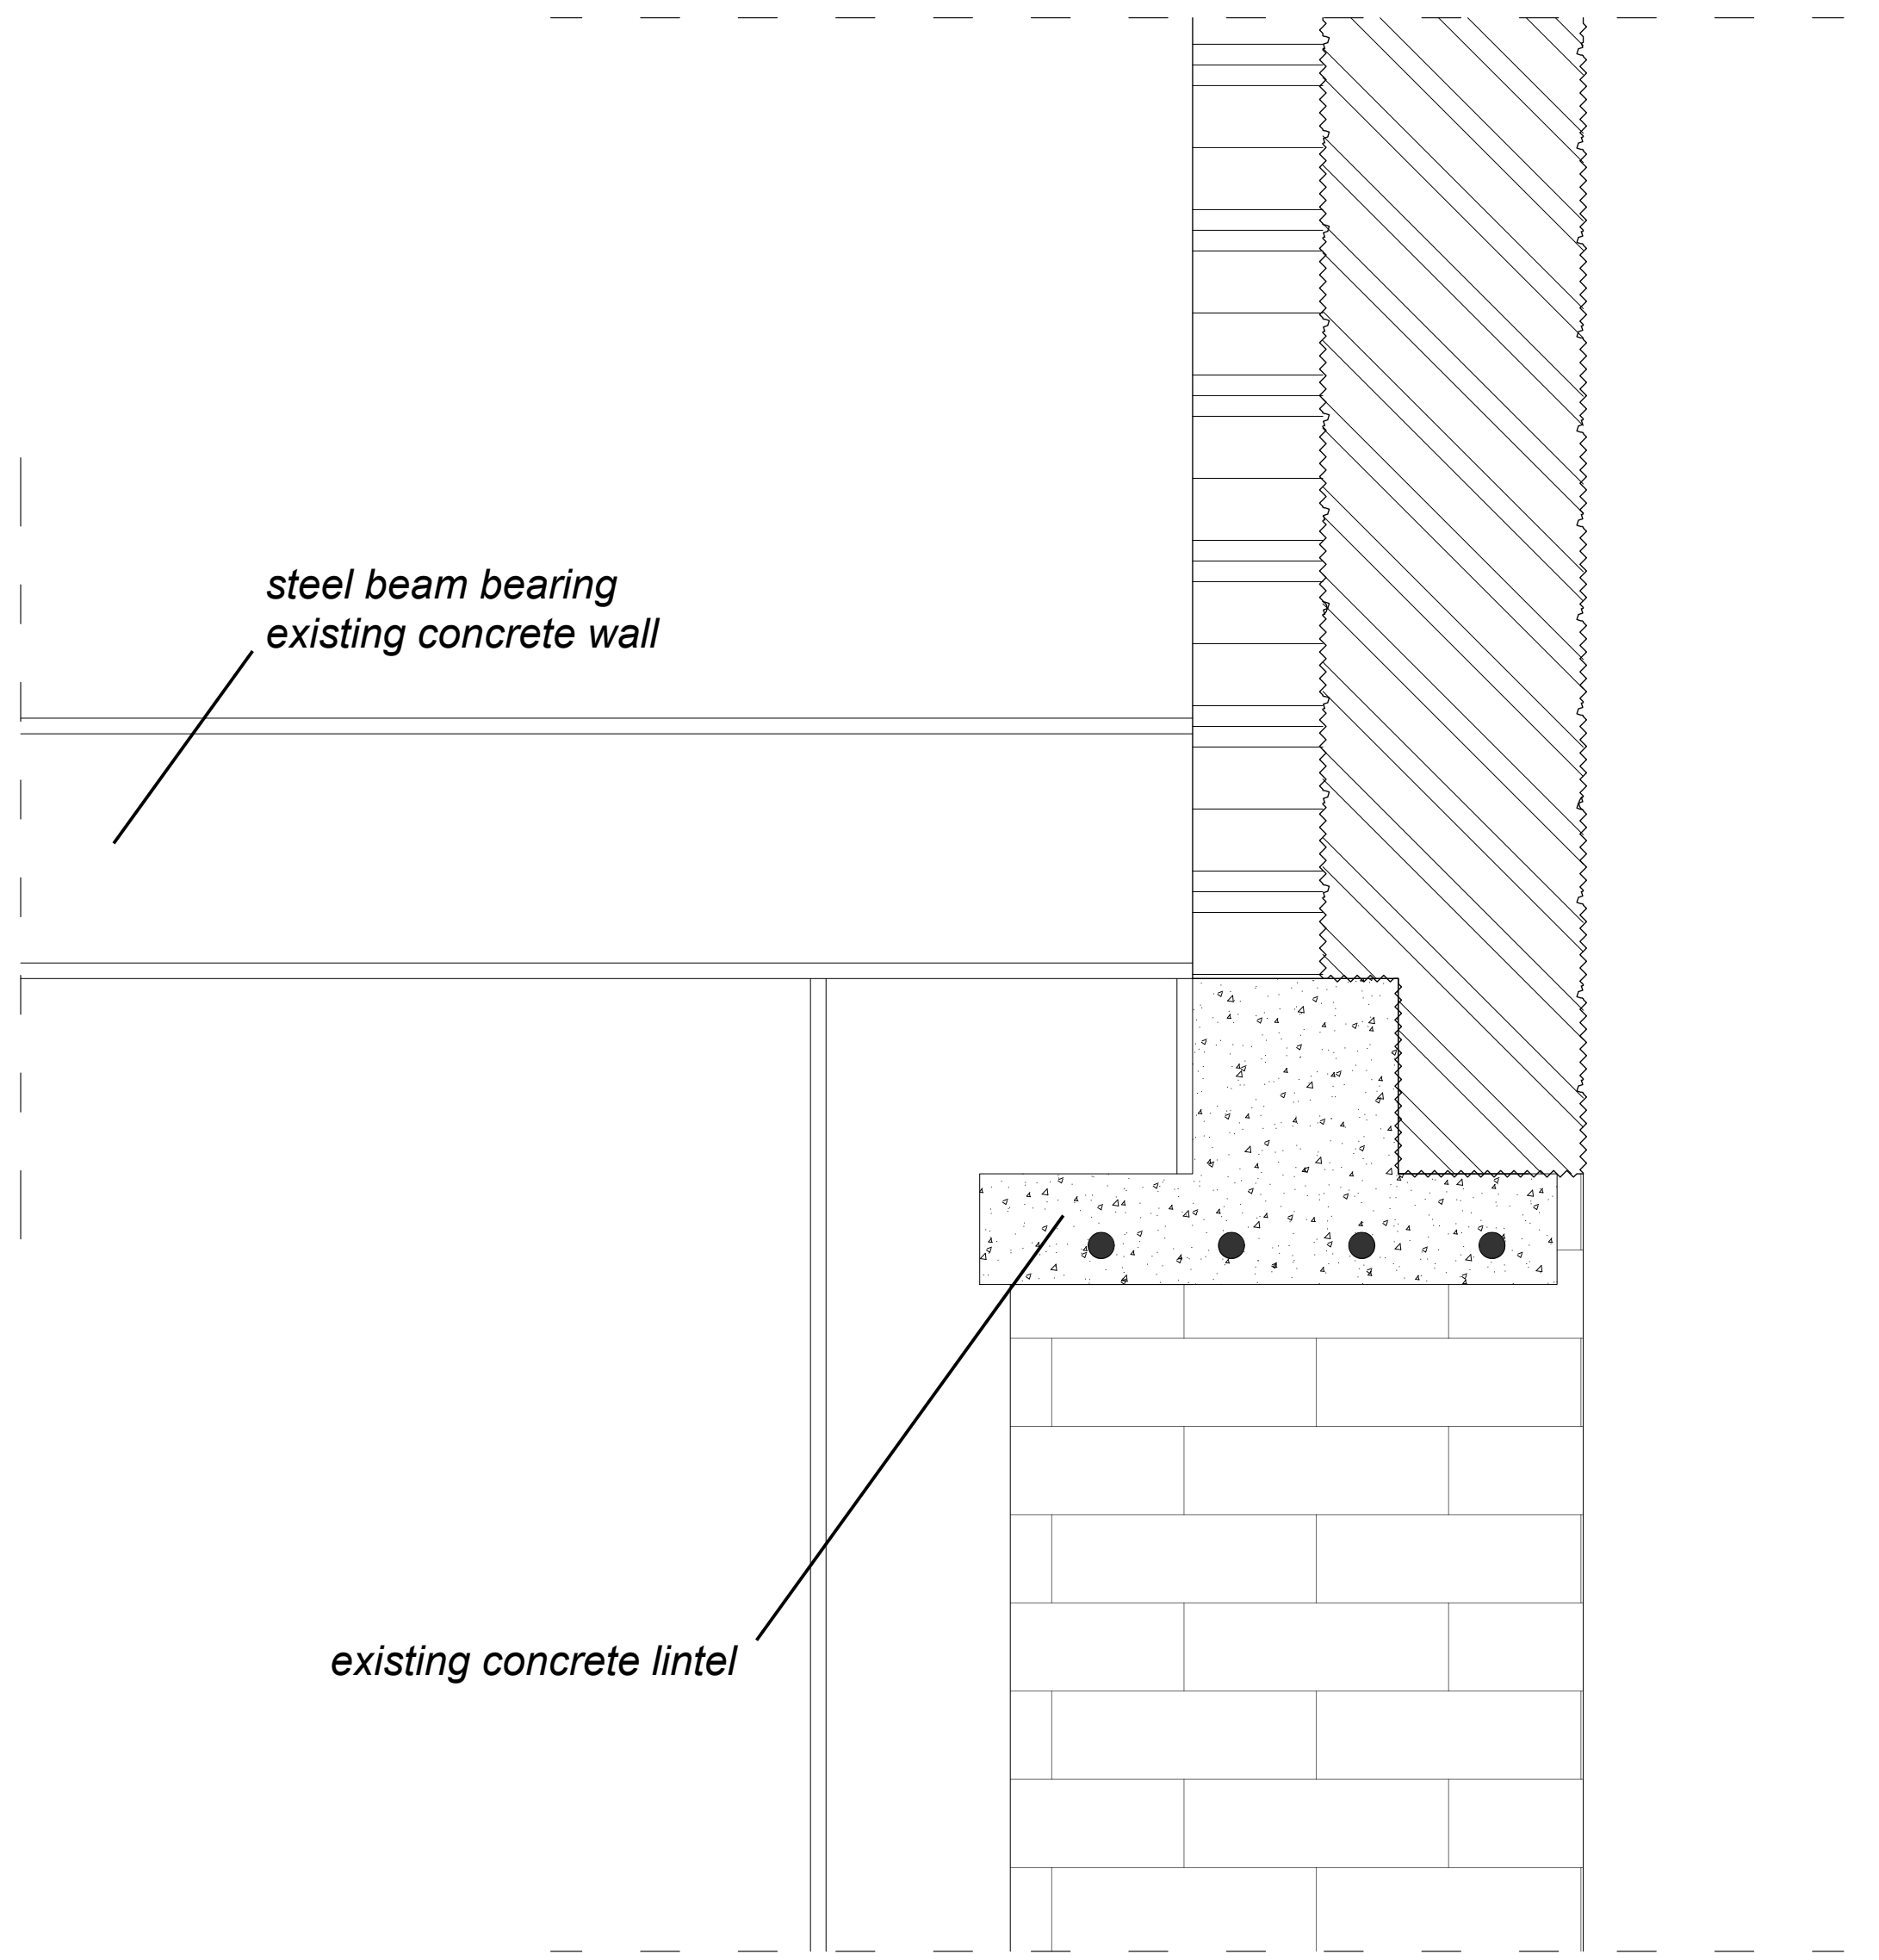

handsketch interior

The living room of the Schiedamse Vesthof  
*make yourself at home*

handsketch patio East

handsketch patio West

perspective image plaza

existing situation

the mending

new situation

new situation Witte de Withstraat - elevation

new situation Witte de Withstraat - section

existing situation Witte de Withstraat - section

new situation Witte de Withstraat - section

vertical detail external wall living room

vertical detail existing facade

vertical detail beam in patio

horizontal detail entrance through existing facade - 1:10