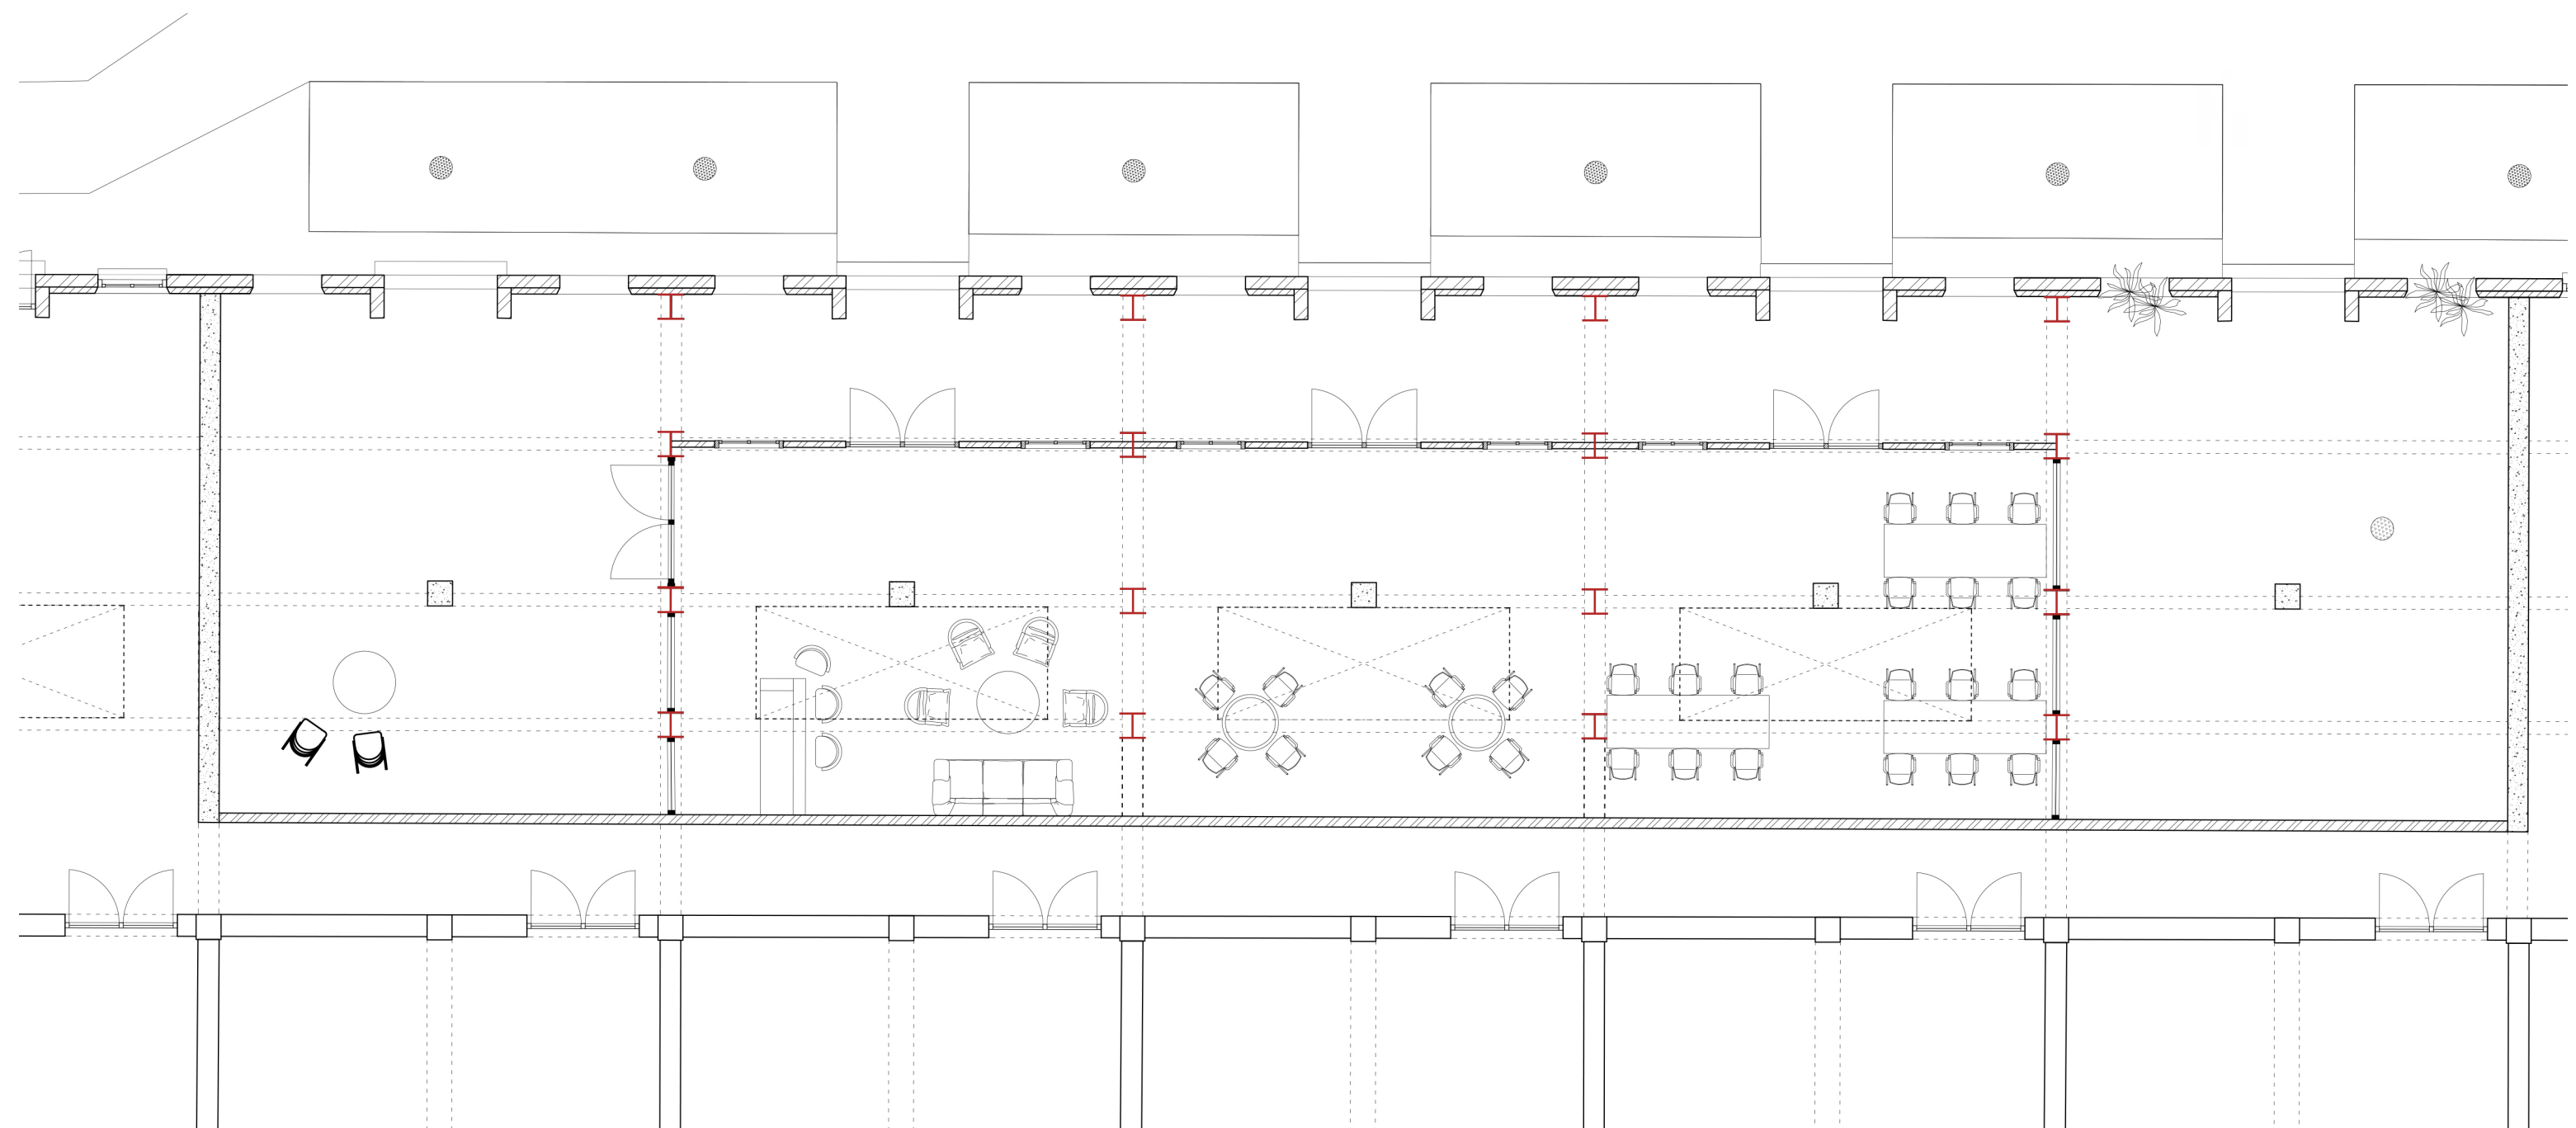

handsketch interior

The living room of the Schiedamse Vesthof  
*make yourself at home*

handsketch patio East

handsketch patio West

perspective image plaza

existing situation

the mending

new situation

existing situation Schiedamse Vesthof

new situation Schiedamse Vesthof

existing situation Witte de Withstraat

new situation Witte de Withstraat

existing situation Witte de Withstraat - elevation

existing situation Witte de Withstraat - section

new situation Witte de Withstraat - elevation

new situation Witte de Withstraat - section

existing situation Witte de Withstraat - section

new situation Witte de Withstraat - section

vertical detail external wall living room

vertical detail existing facade

vertical detail beam in patio

horizontal detail entrance through existing facade - 1:10