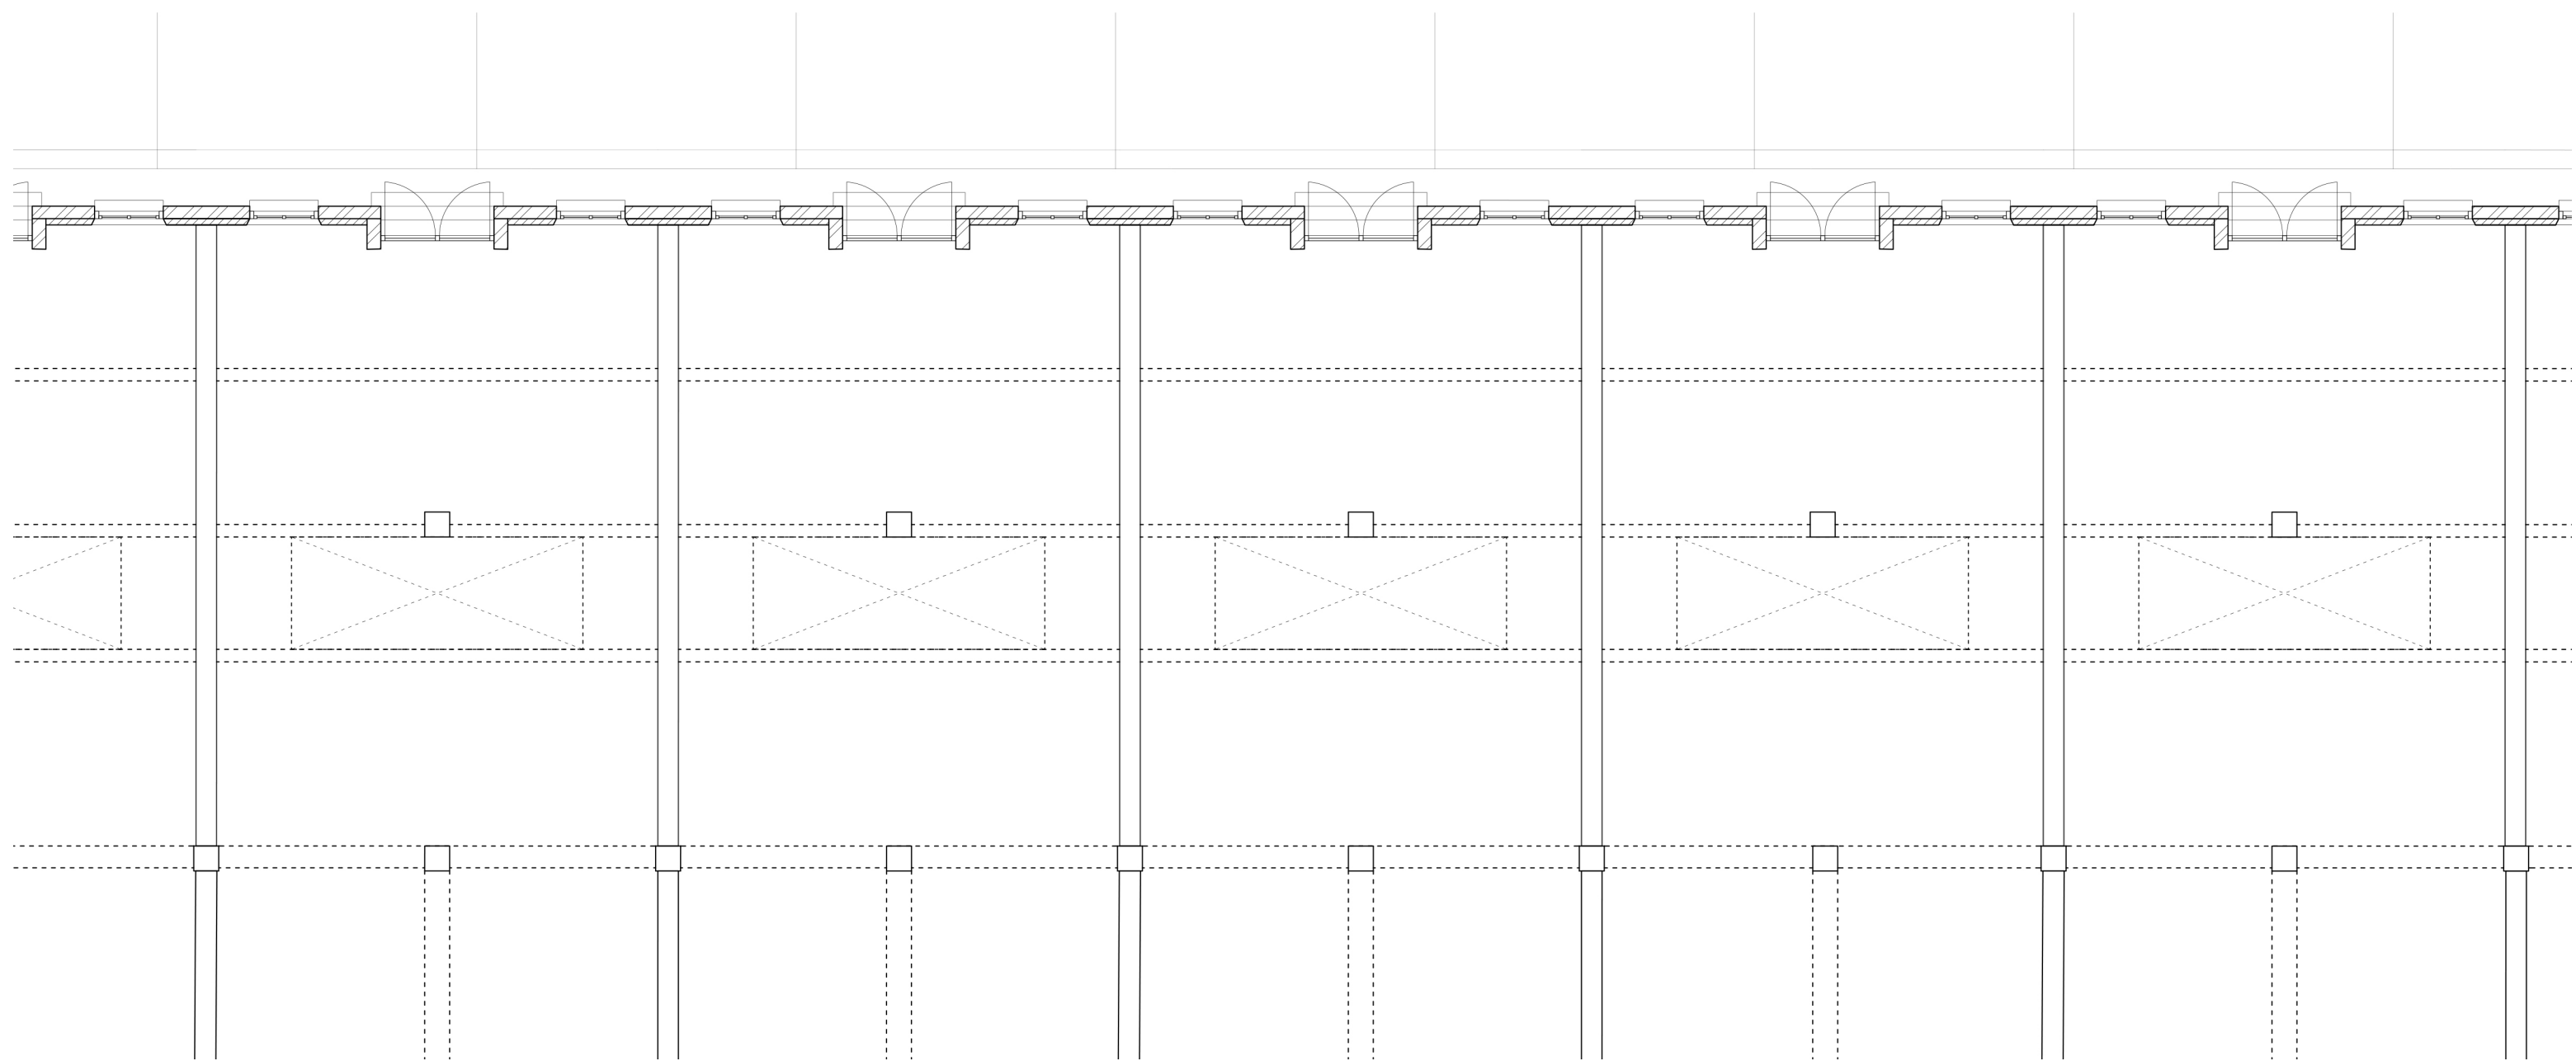

handsketch interior

The living room of the Schiedamse Vesthof  
*make yourself at home*

handsketch patio East

handsketch patio West

perspective image plaza

existing situation

the mending

new situation

existing situation Schiedamse Vesthof

new situation Schiedamse Vesthof

existing situation Witte de Withstraat

new situation Witte de Withstraat

existing situation Witte de Withstraat - elevation

existing situation Witte de Withstraat - section

new situation Witte de Withstraat - elevation

new situation Witte de Withstraat - section

existing situation Witte de Withstraat - section

new situation Witte de Withstraat - section

vertical detail external wall living room

vertical detail existing facade

vertical detail beam in patio

horizontal detail entrance through existing facade - 1:10