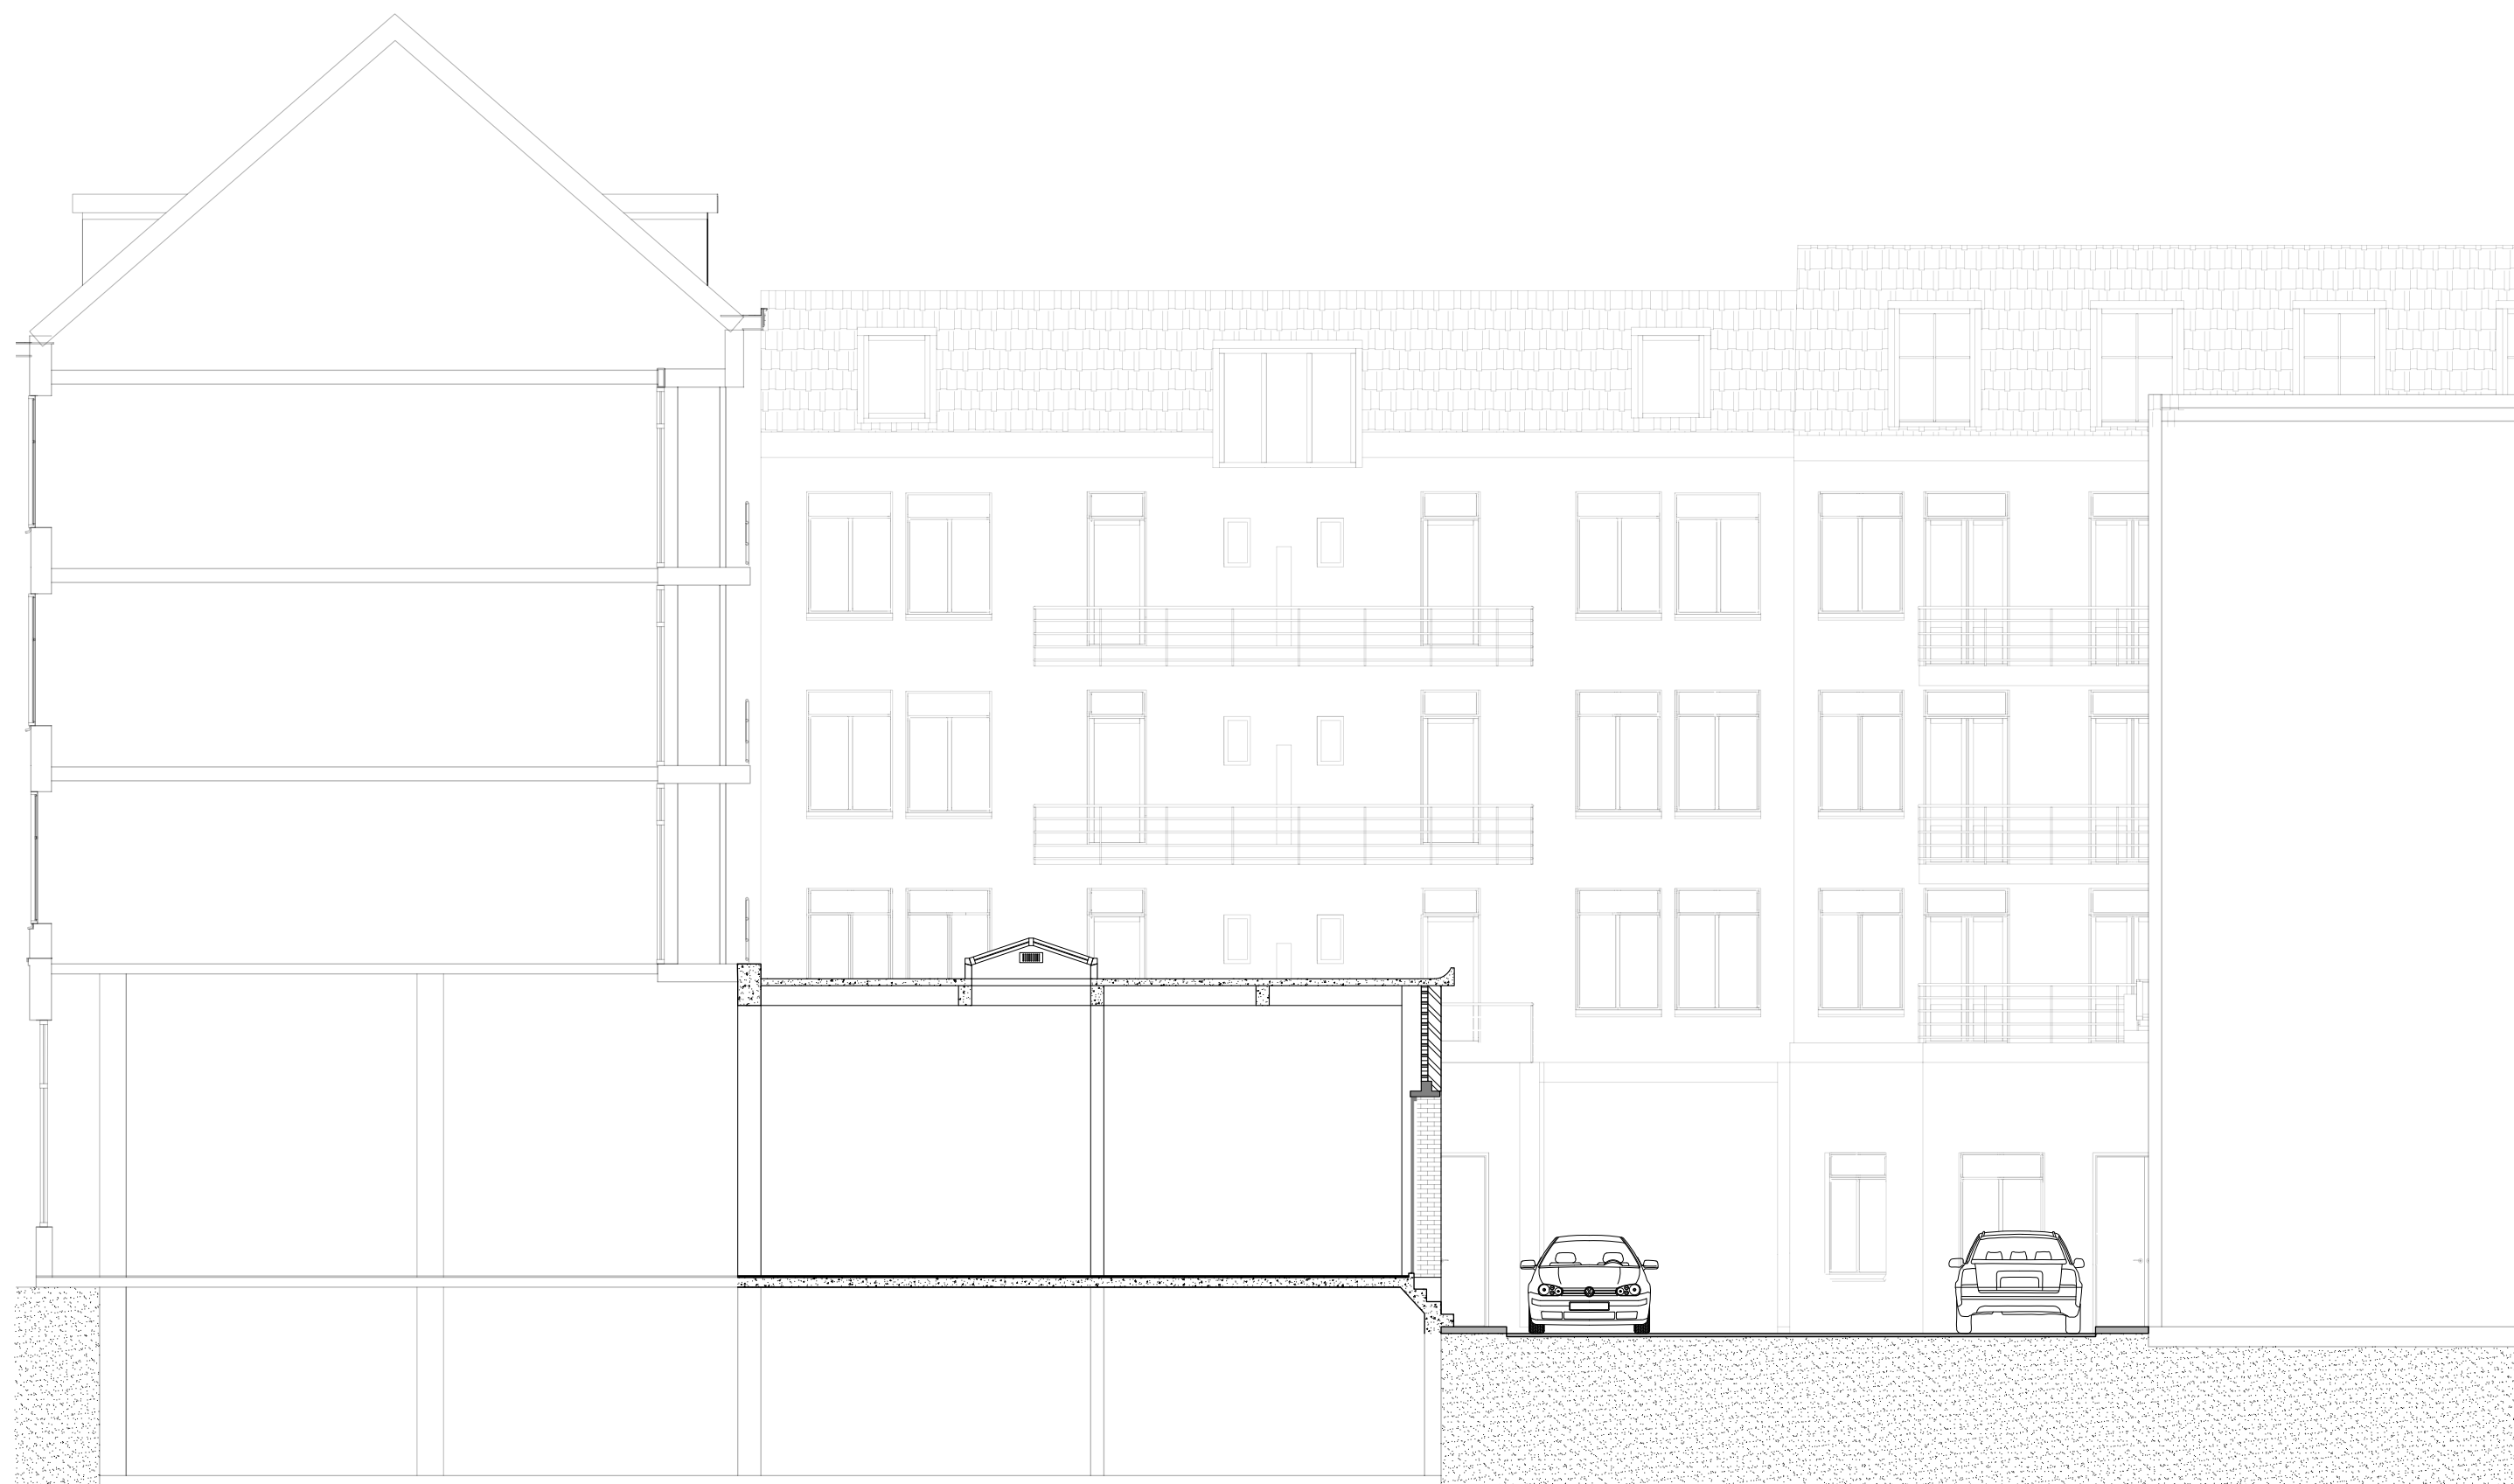

handsketch interior

The living room of the Schiedamse Vesthof  
*make yourself at home*

handsketch patio East

handsketch patio West

perspective image plaza

existing situation

the mending

new situation

existing situation Schiedamse Vesthof

new situation Schiedamse Vesthof

existing situation Witte de Withstraat

new situation Witte de Withstraat

existing situation Witte de Withstraat - elevation

existing situation Witte de Withstraat - section

new situation Witte de Withstraat - elevation

new situation Witte de Withstraat - section

existing situation Witte de Withstraat - section

new situation Witte de Withstraat - section

vertical detail external wall living room

vertical detail existing facade

vertical detail beam in patio

horizontal detail entrance through existing facade - 1:10