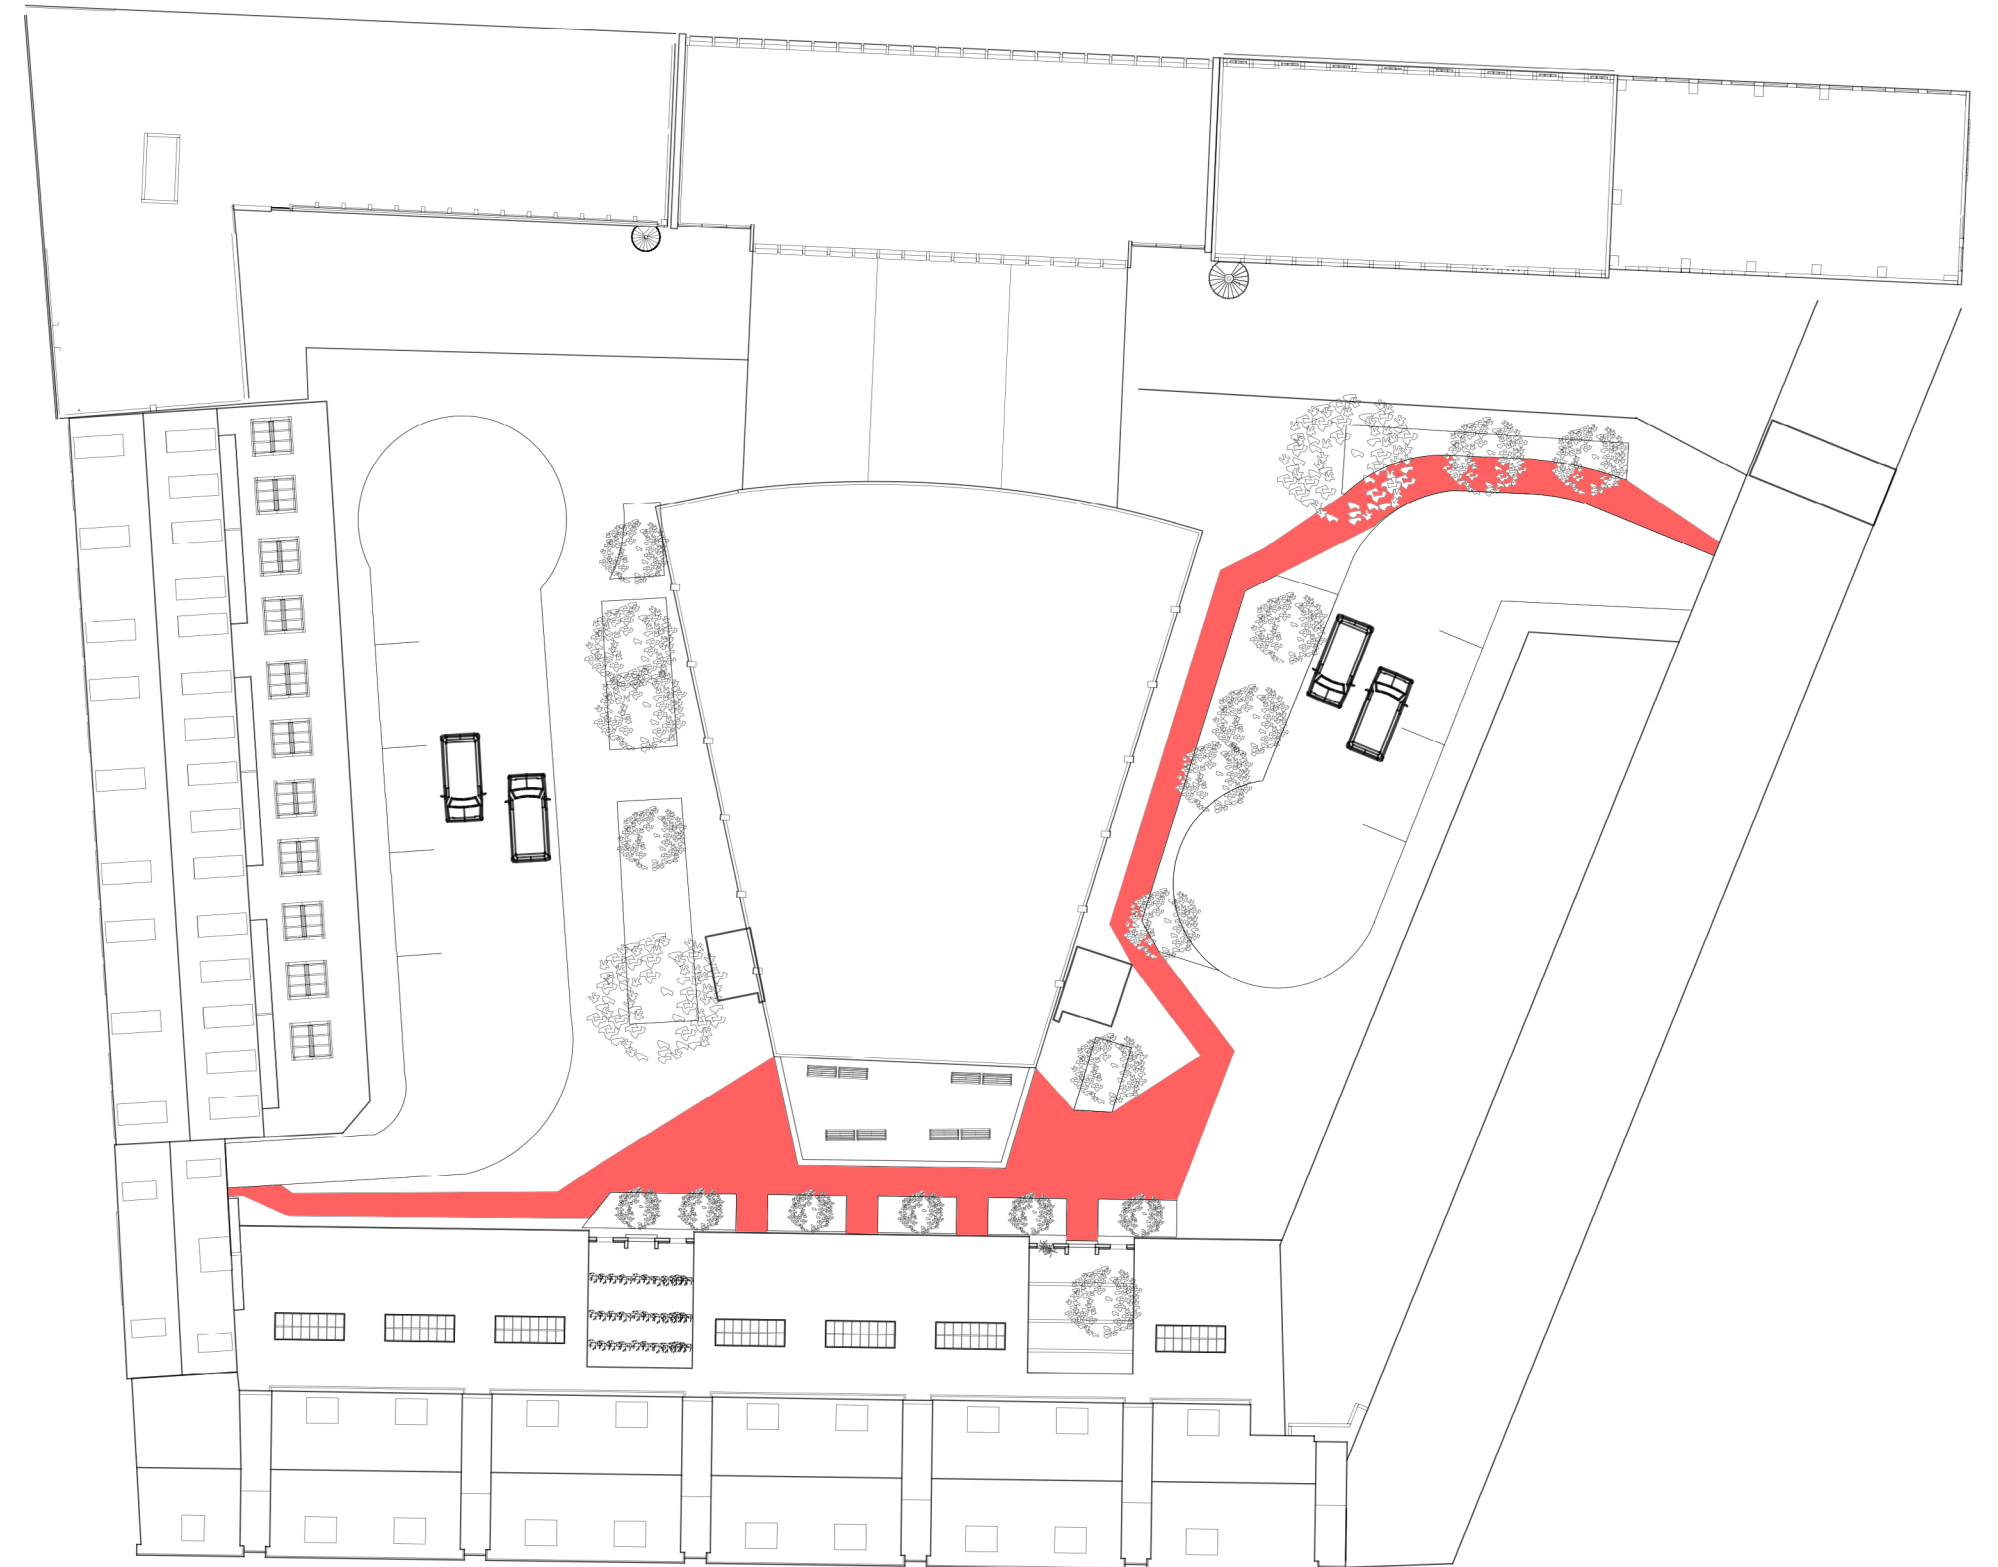

handsketch interior

The living room of the Schiedamse Vesthof  
*make yourself at home*

handsketch patio East

handsketch patio West

perspective image plaza

existing situation

the mending

new situation

existing situation Schiedamse Vesthof

new situation Schiedamse Vesthof

existing situation Witte de Withstraat

new situation Witte de Withstraat

existing situation Witte de Withstraat - elevation

existing situation Witte de Withstraat - section

new situation Witte de Withstraat - elevation

new situation Witte de Withstraat - section

existing situation Witte de Withstraat - section

new situation Witte de Withstraat - section

vertical detail external wall living room

vertical detail existing facade

vertical detail beam in patio

horizontal detail entrance through existing facade - 1:10