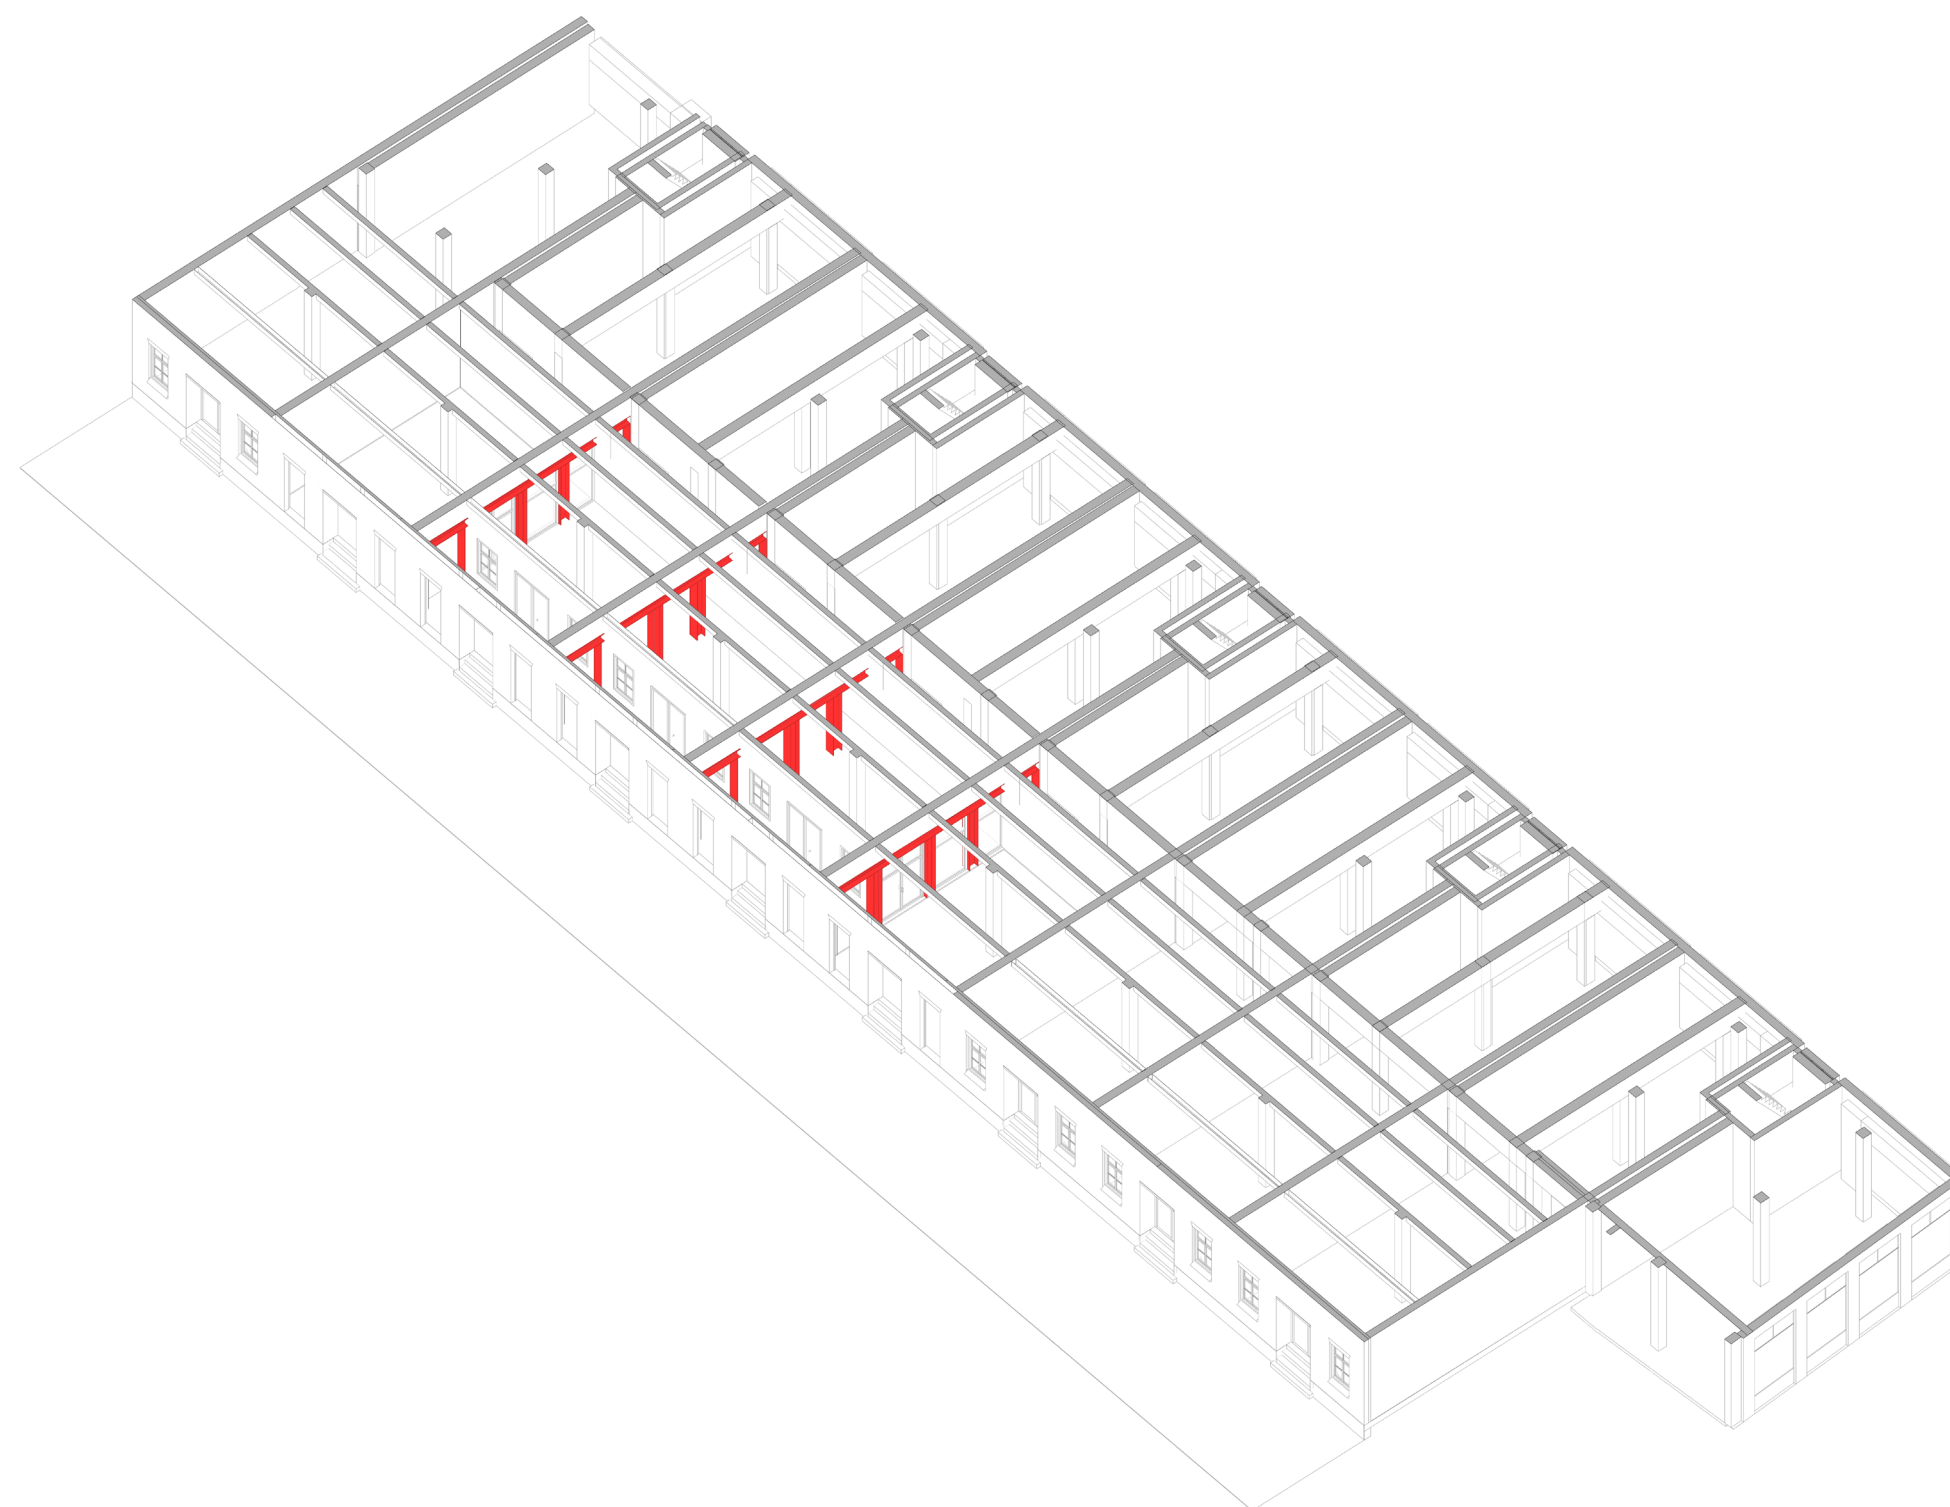

handsketch interior

The living room of the Schiedamse Vesthof  
*make yourself at home*

handsketch patio East

handsketch patio West

perspective image plaza

existing situation

the mending

new situation

existing situation Schiedamse Vesthof

new situation Schiedamse Vesthof

existing situation Witte de Withstraat

new situation Witte de Withstraat

existing situation Witte de Withstraat - elevation

existing situation Witte de Withstraat - section

new situation Witte de Withstraat - elevation

new situation Witte de Withstraat - section

existing situation Witte de Withstraat - section

new situation Witte de Withstraat - section

vertical detail external wall living room

vertical detail existing facade

vertical detail beam in patio

horizontal detail entrance through existing facade - 1:10