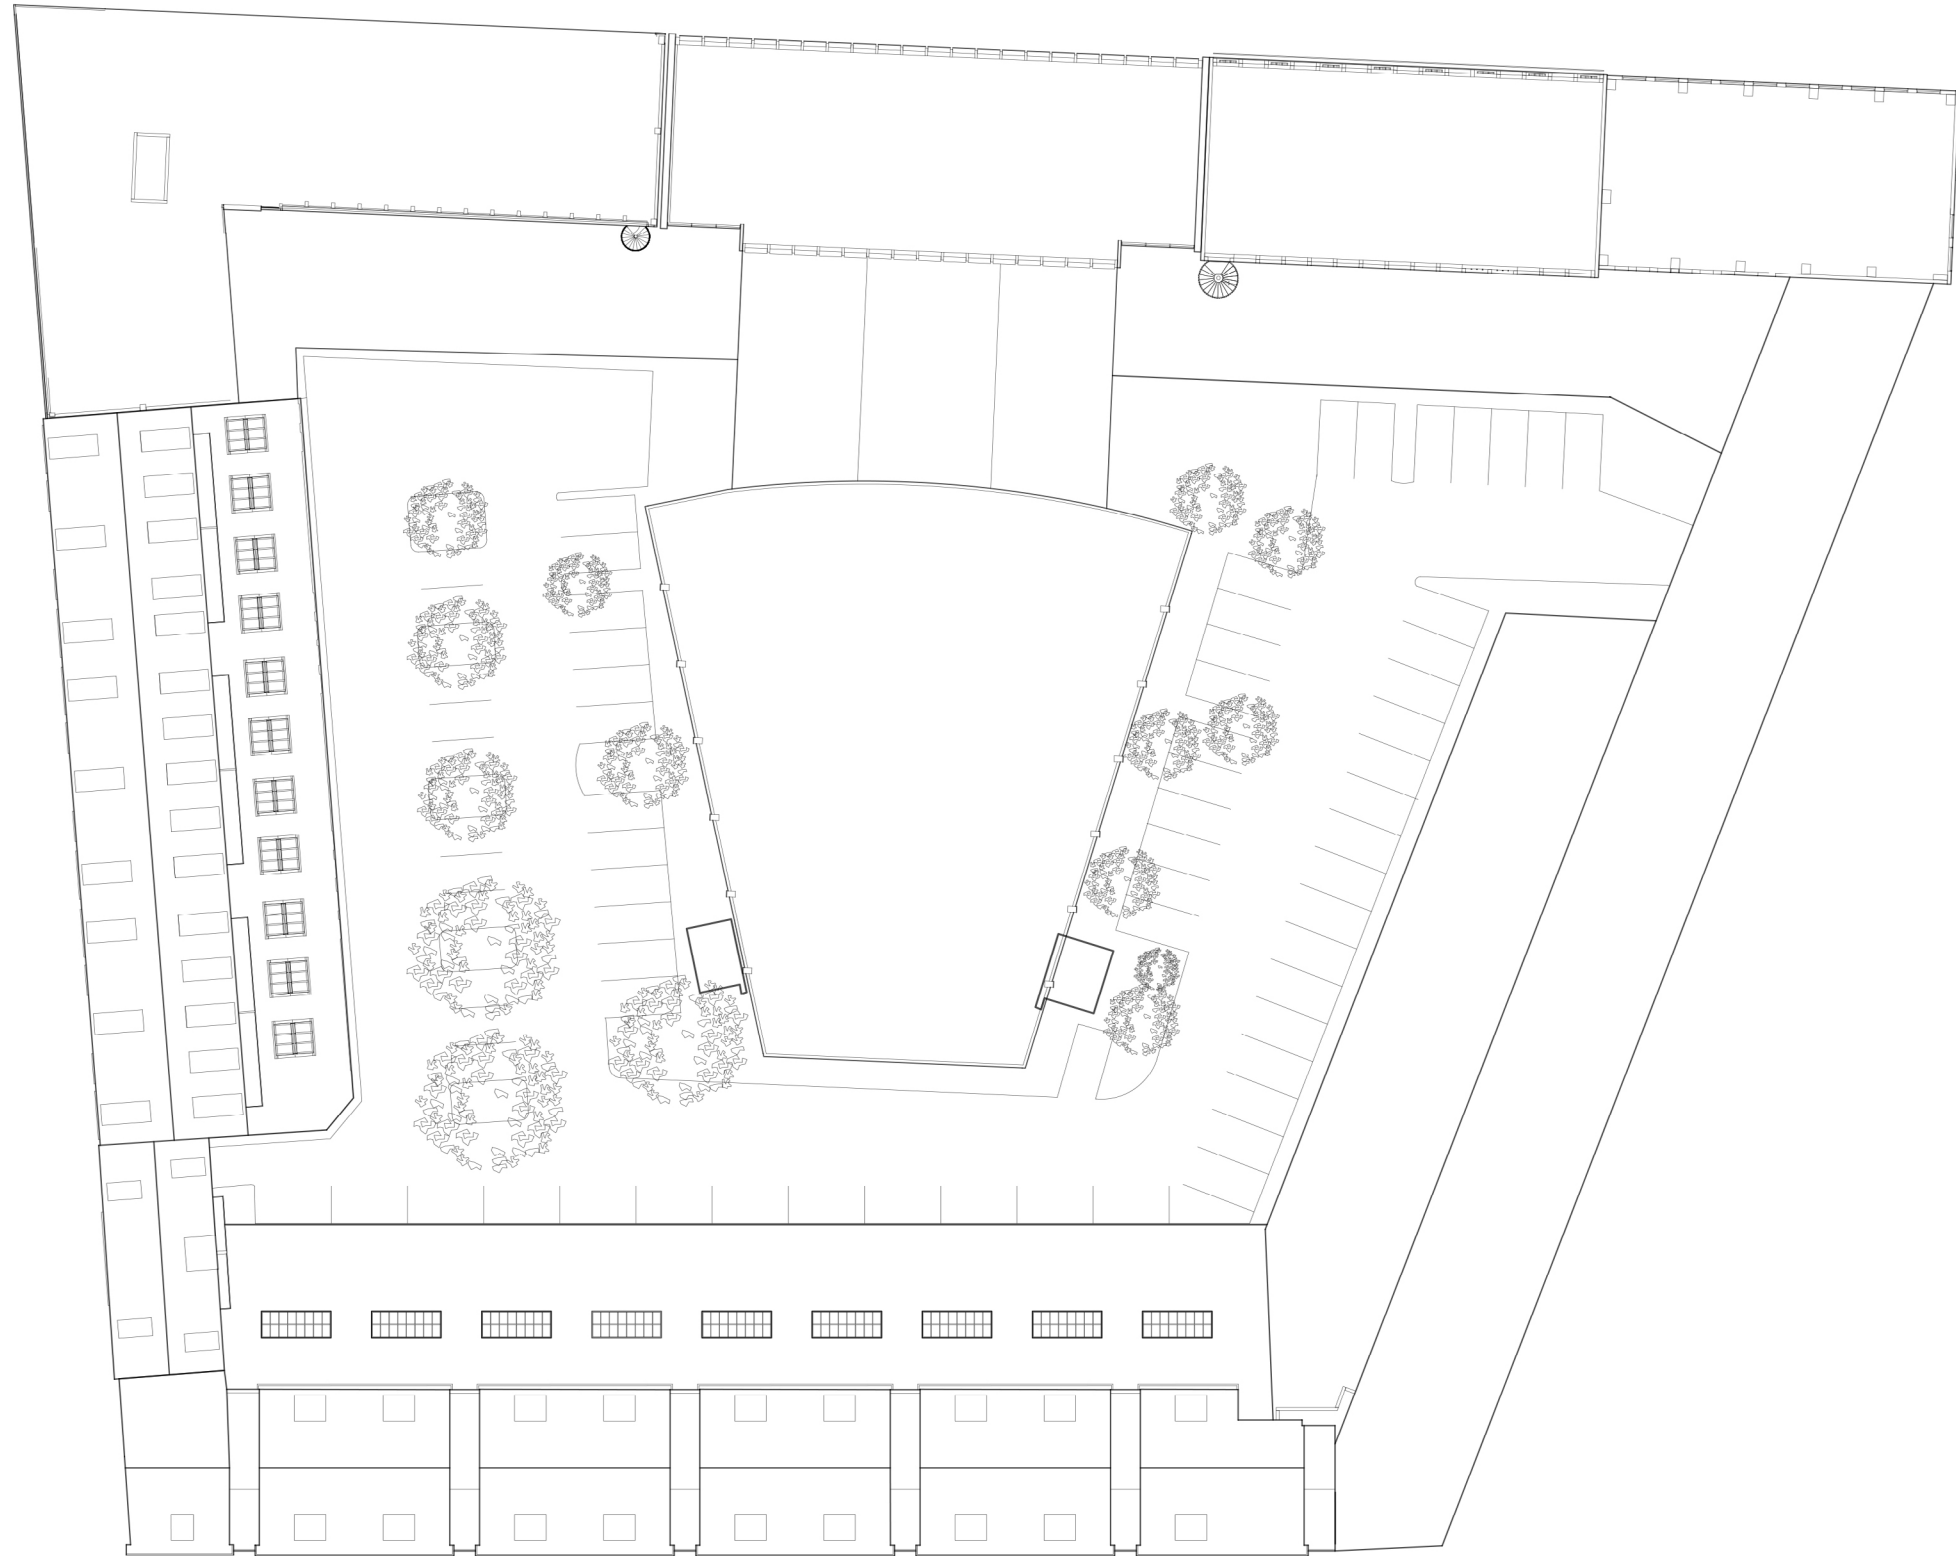

handsketch interior

The living room of the Schiedamse Vesthof  
*make yourself at home*

handsketch patio East

handsketch patio West

perspective image plaza

existing situation

the mending

new situation

existing situation Schiedamse Vesthof

new situation Schiedamse Vesthof

existing situation Witte de Withstraat

new situation Witte de Withstraat

existing situation Witte de Withstraat - elevation

existing situation Witte de Withstraat - section

new situation Witte de Withstraat - elevation

new situation Witte de Withstraat - section

existing situation Witte de Withstraat - section

new situation Witte de Withstraat - section

vertical detail external wall living room

vertical detail existing facade

vertical detail beam in patio

horizontal detail entrance through existing facade - 1:10