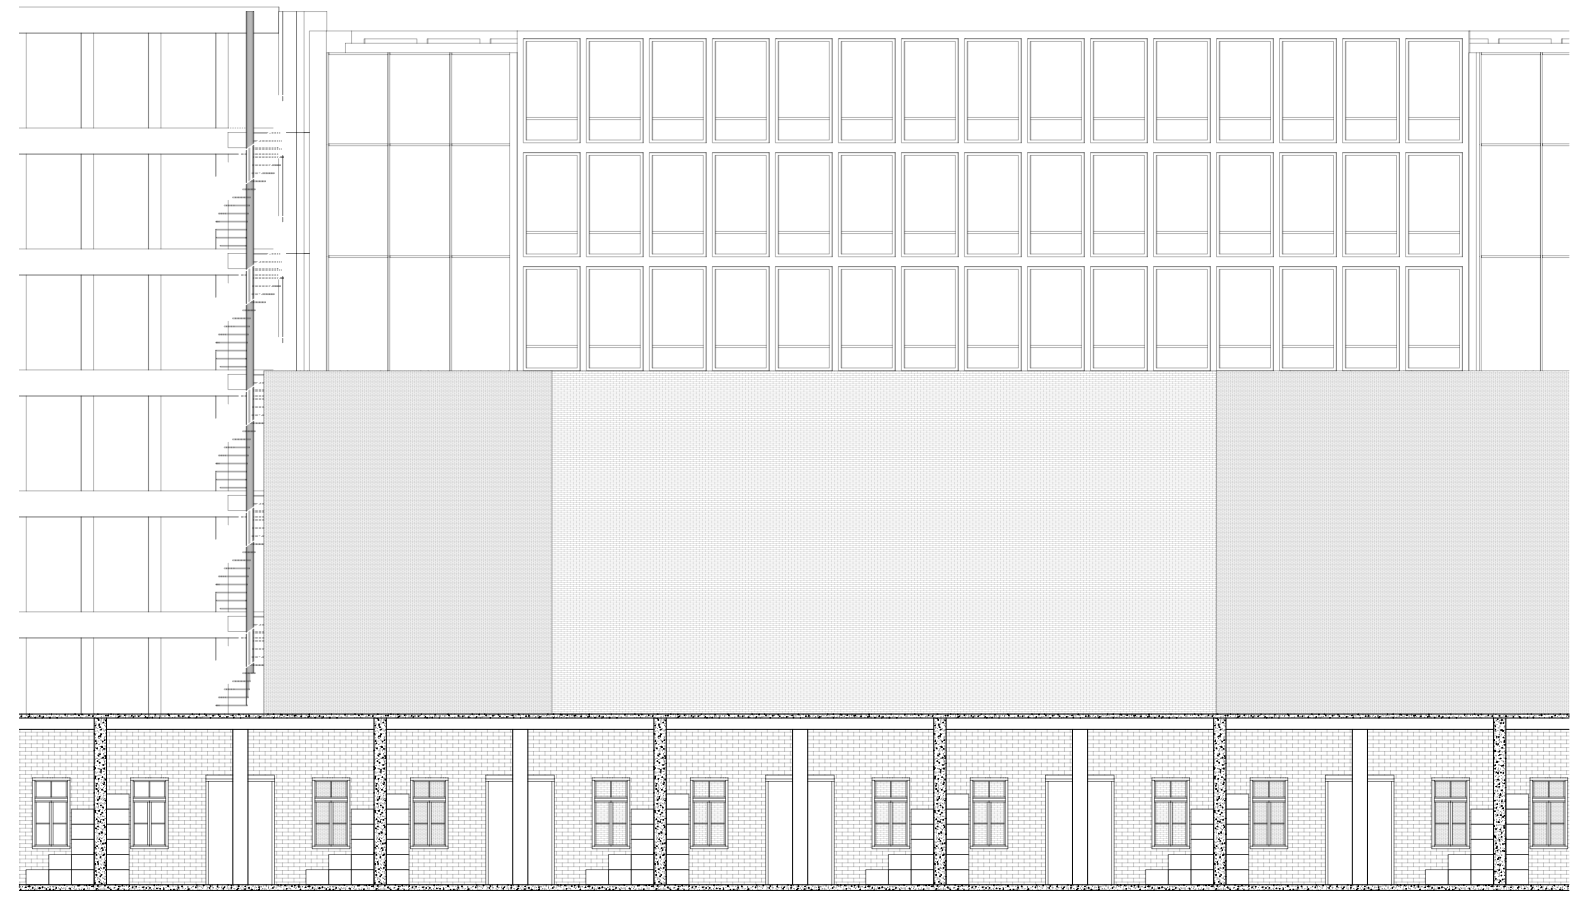

handsketch interior

The living room of the Schiedamse Vesthof  
*make yourself at home*

handsketch patio East

handsketch patio West

perspective image plaza

existing situation

the mending

new situation

existing situation Schiedamse Vesthof

new situation Schiedamse Vesthof

existing situation Witte de Withstraat

new situation Witte de Withstraat

existing situation Witte de Withstraat - elevation

existing situation Witte de Withstraat - section

new situation Witte de Withstraat - elevation

new situation Witte de Withstraat - section

existing situation Witte de Withstraat - section

new situation Witte de Withstraat - section

vertical detail external wall living room

vertical detail existing facade

vertical detail beam in patio

horizontal detail entrance through existing facade - 1:10