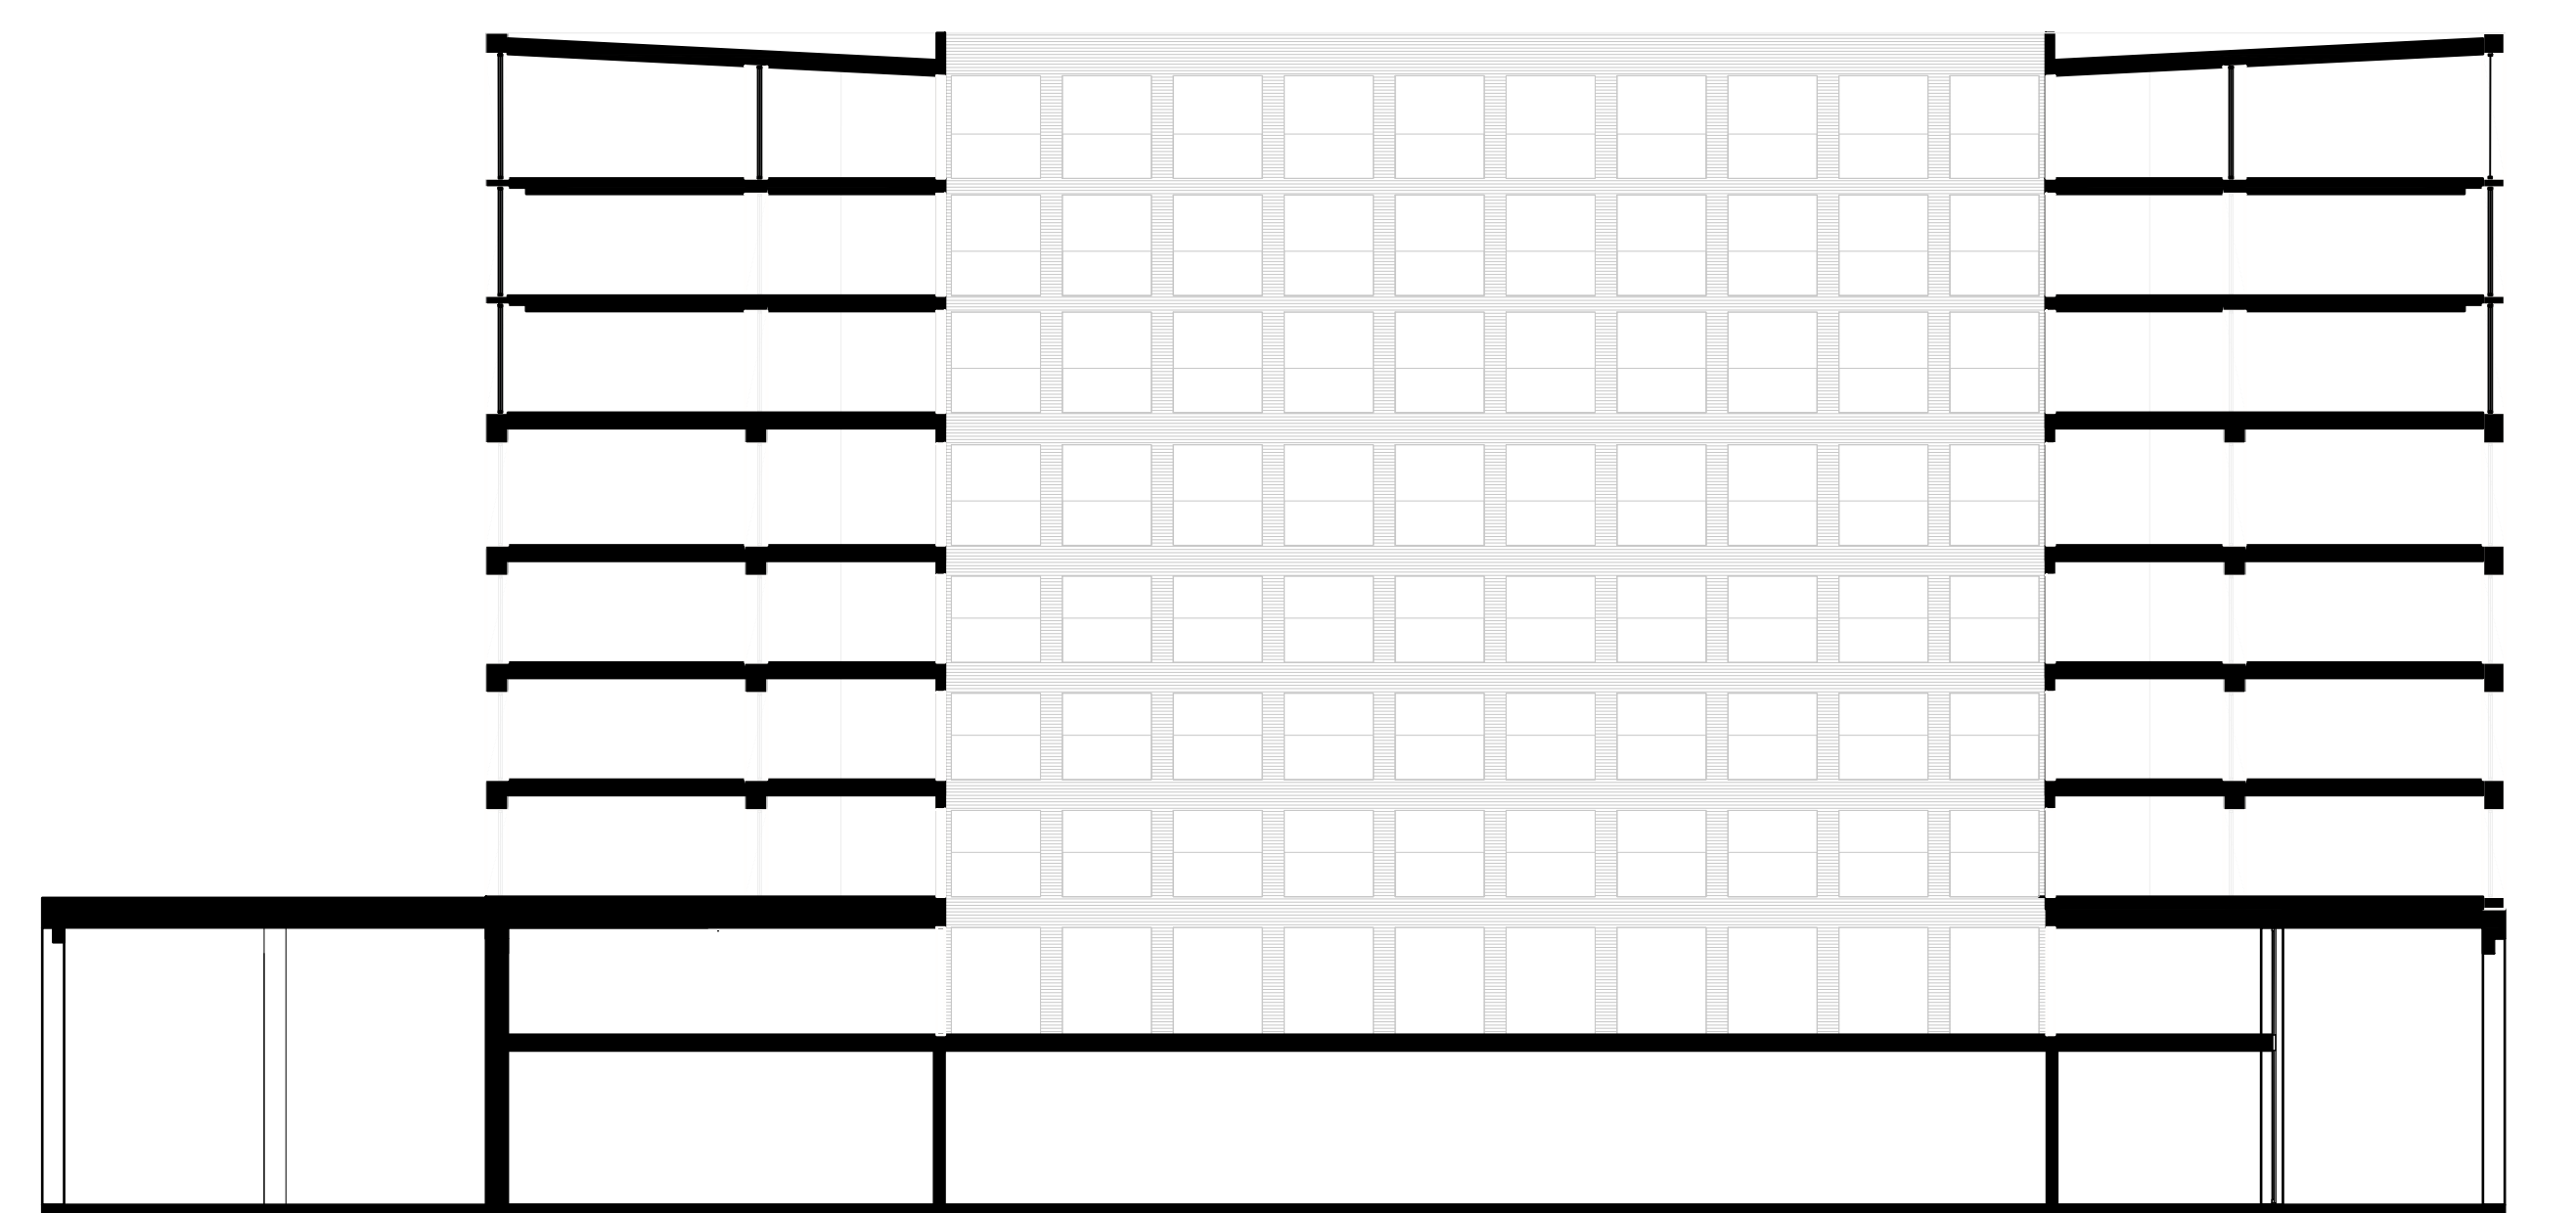

PALAZZO X

'THE RIGID AND STATELY APPEARANCE ACTS ON THE DYNAMIC CONTEXT OF THE ROMAN STREETS. SIMULTANEOUSLY CREATED A FINE QUALITY OF LIFE THROUGH HER CALM AND THOUGHTFUL LAYOUT FOR ITS RESIDENTS.'

⊕ PLAN 1:2000

VII 1:200

⊕ NORTH FAÇADE 1:200

⊕ EAST FAÇADE 1:200

II - VI 1:200

⊕ SOUTH FAÇADE 1:200

⊕ WEST FAÇADE 1:200

I 1:200

CROSS SECTION 1:200

LONG SECTION 1:200

GROUND FLOOR 1:200

ROOM 1:50