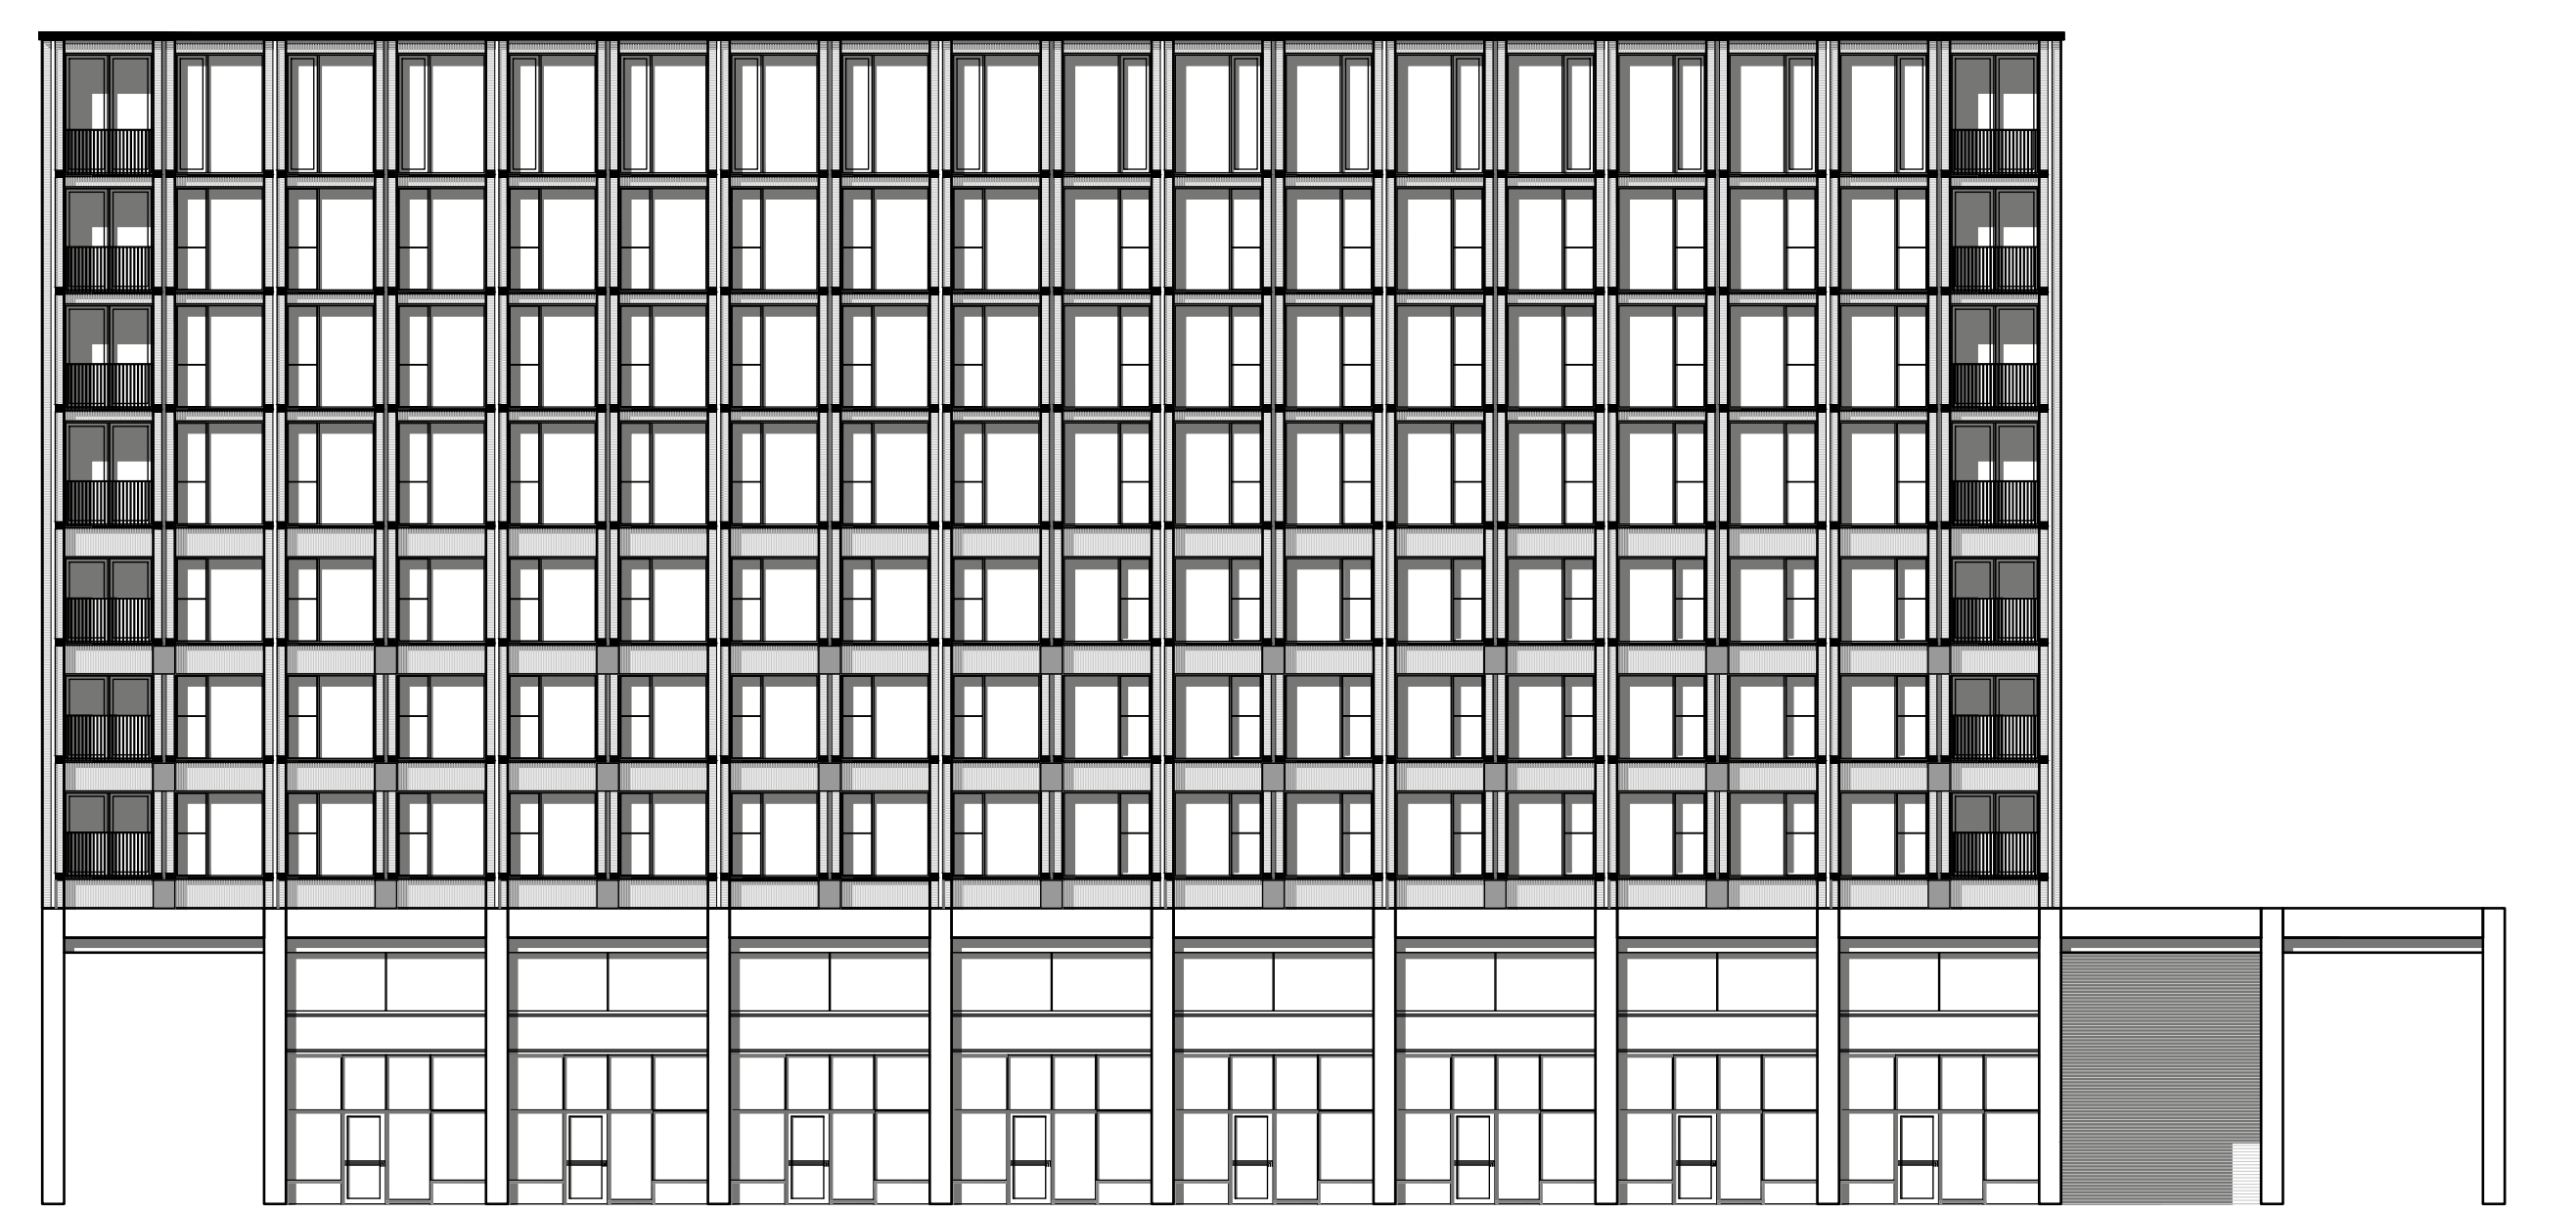

PALAZZO X

'THE RIGID AND STATELY APPEARANCE ACTS ON THE DYNAMIC CONTEXT OF THE ROMAN STREETS. SIMULTANEOUSLY CREATED A FINE QUALITY OF LIFE THROUGH HER CALM AND THOUGHTFUL LAYOUT FOR ITS RESIDENTS.'

⊕ PLAN 1:2000

VII 1:200

⊕ NORTH FAÇADE 1:200

⊕ EAST FAÇADE 1:200

II - VI 1:200

⊕ SOUTH FAÇADE 1:200

⊕ WEST FAÇADE 1:200

I 1:200

CROSS SECTION 1:200

LONG SECTION 1:200

GROUND FLOOR 1:200

ROOM 1:50