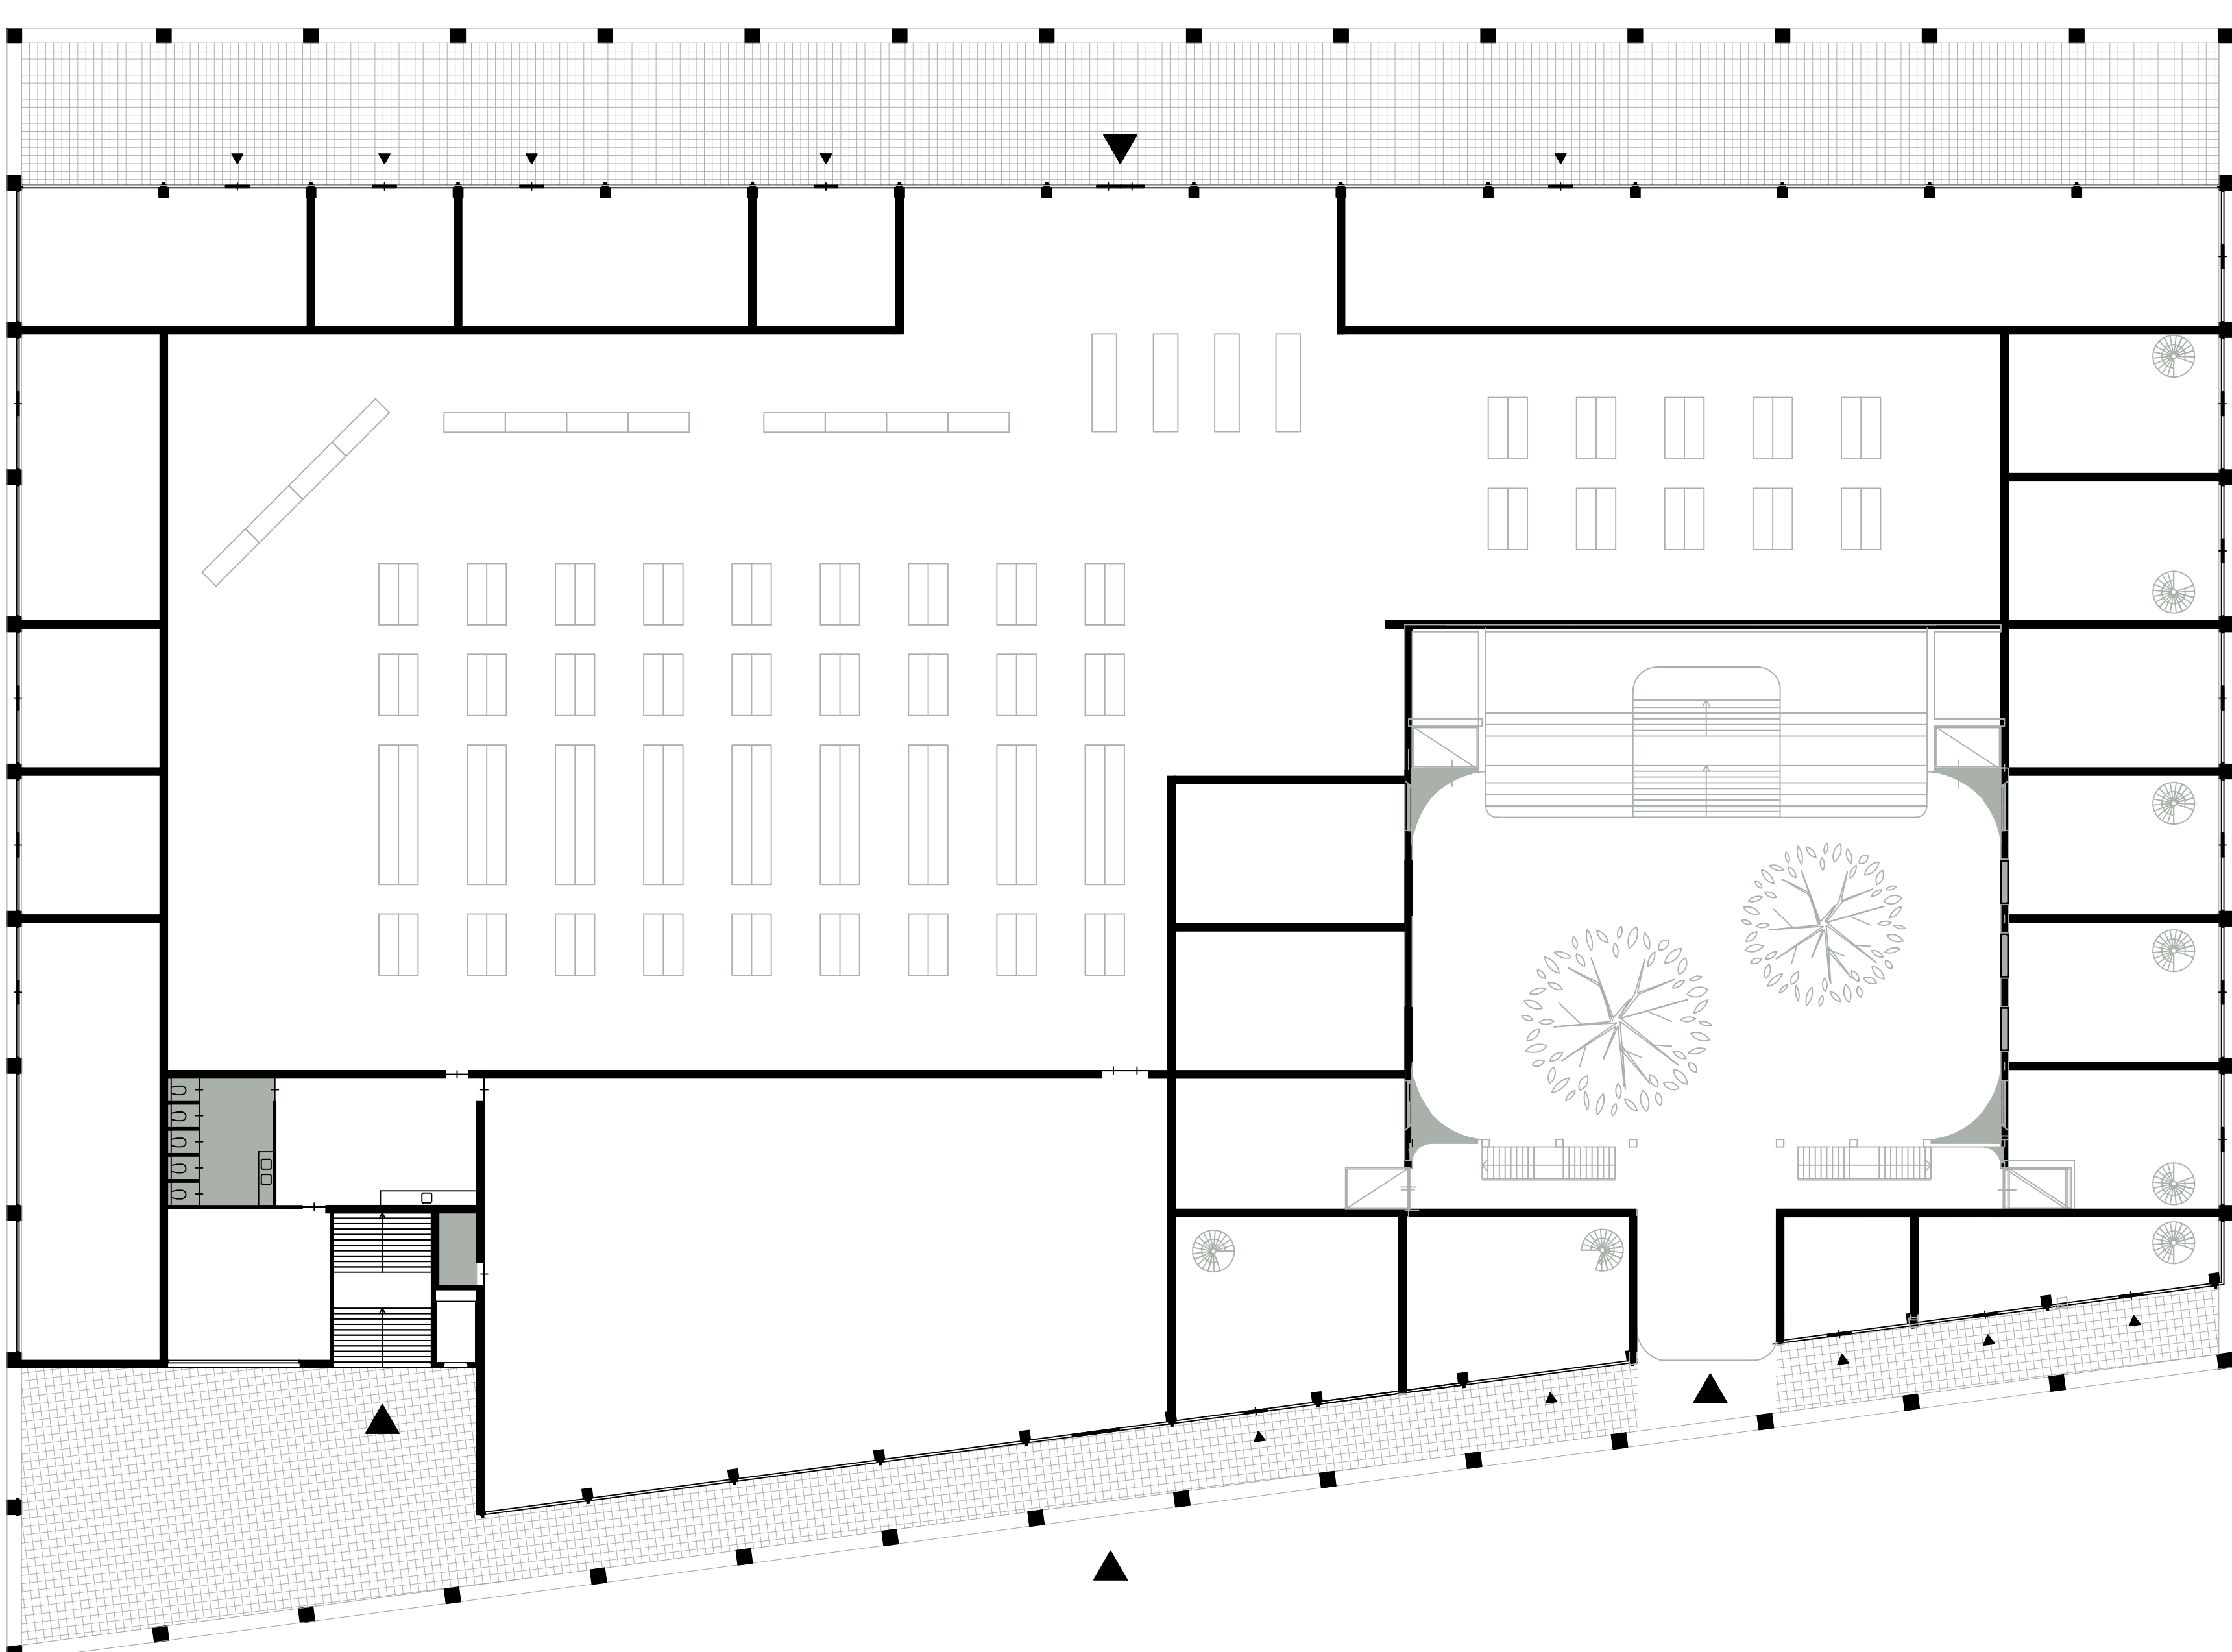

PALAZZO X

'THE RIGID AND STATELY APPEARANCE ACTS ON THE DYNAMIC CONTEXT OF THE ROMAN STREETS. SIMULTANEOUSLY CREATED A FINE QUALITY OF LIFE THROUGH HER CALM AND THOUGHTFUL LAYOUT FOR ITS RESIDENTS.'

⊕ PLAN 1:2000

VII 1:200

⊕ NORTH FAÇADE 1:200

⊕ EAST FAÇADE 1:200

II - VI 1:200

⊕ SOUTH FAÇADE 1:200

⊕ WEST FAÇADE 1:200

I 1:200

CROSS SECTION 1:200

LONG SECTION 1:200

GROUND FLOOR 1:200

ROOM 1:50