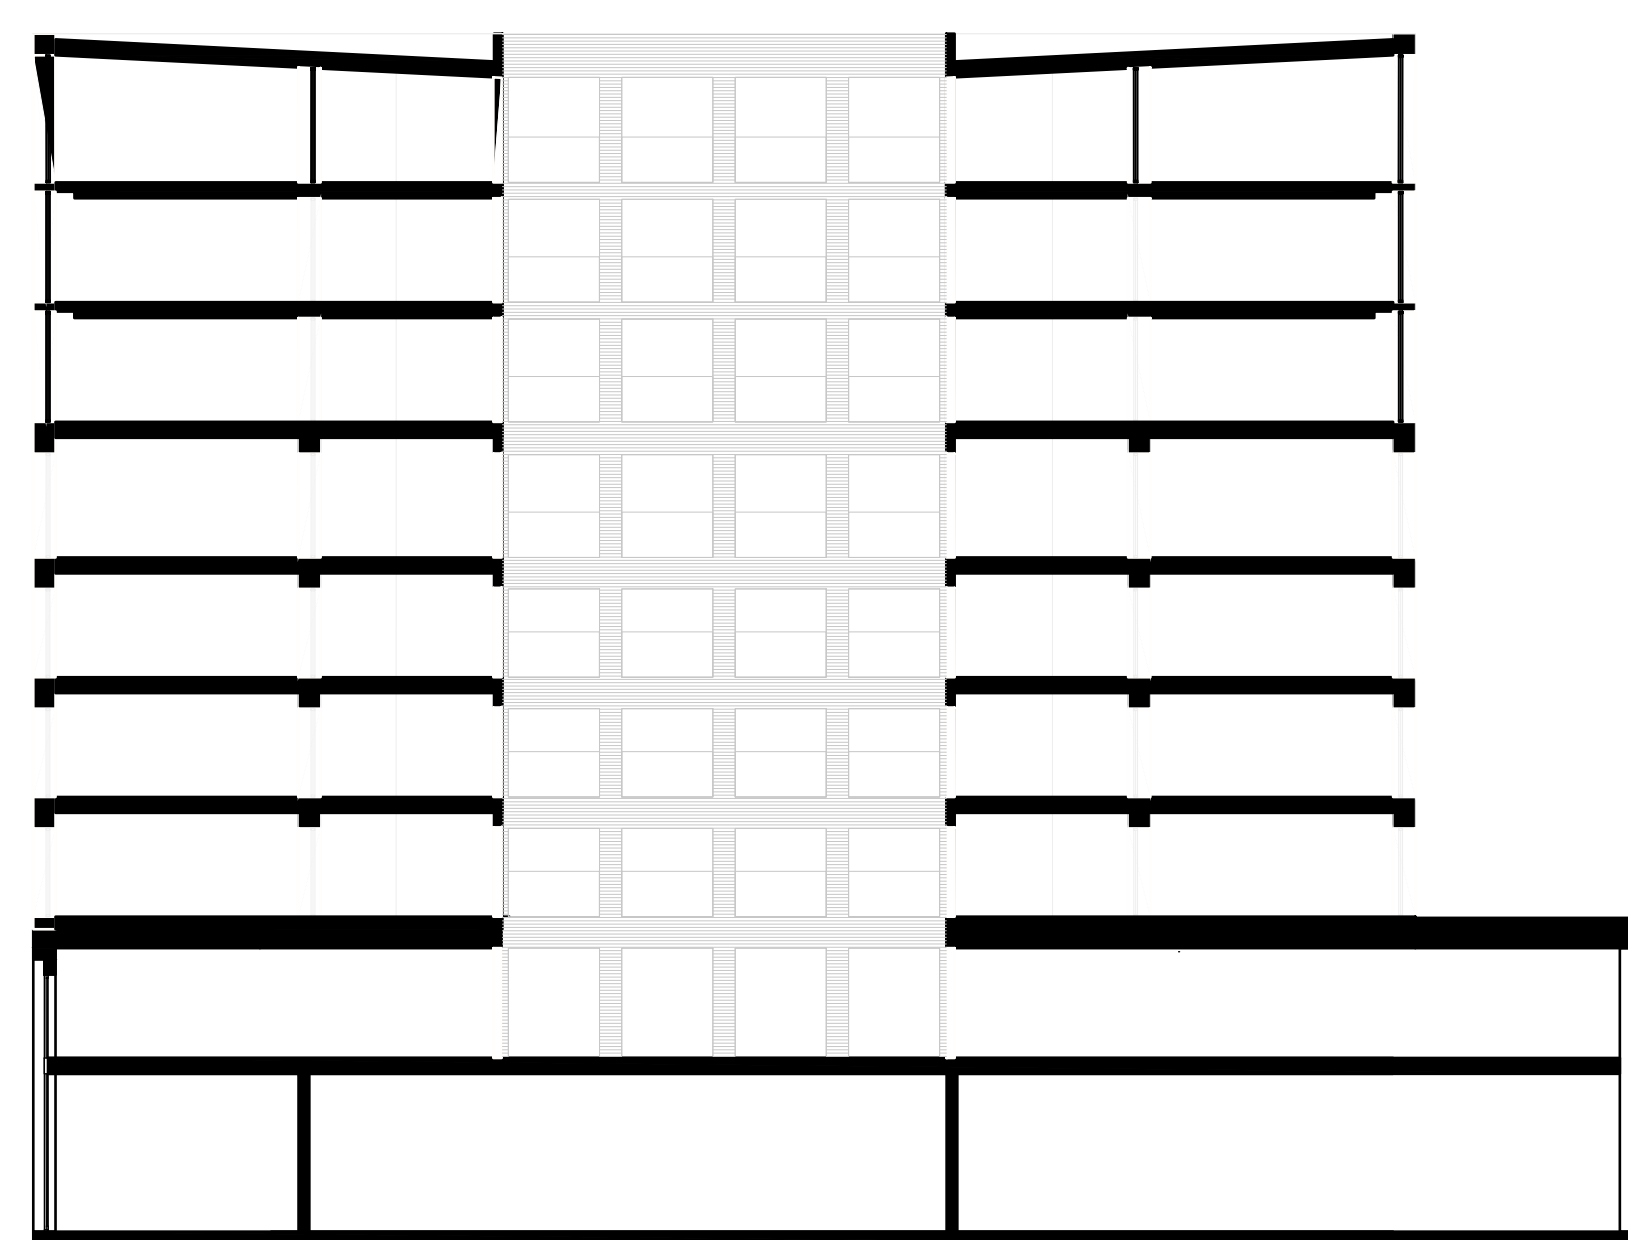

PALAZZO X

'THE RIGID AND STATELY APPEARANCE ACTS ON THE DYNAMIC CONTEXT OF THE ROMAN STREETS. SIMULTANEOUSLY CREATED A FINE QUALITY OF LIFE THROUGH HER CALM AND THOUGHTFUL LAYOUT FOR ITS RESIDENTS.'

⊕ PLAN 1:2000

VII 1:200

⊕ NORTH FAÇADE 1:200

⊕ EAST FAÇADE 1:200

II - VI 1:200

⊕ SOUTH FAÇADE 1:200

⊕ WEST FAÇADE 1:200

I 1:200

CROSS SECTION 1:200

LONG SECTION 1:200

GROUND FLOOR 1:200

ROOM 1:50