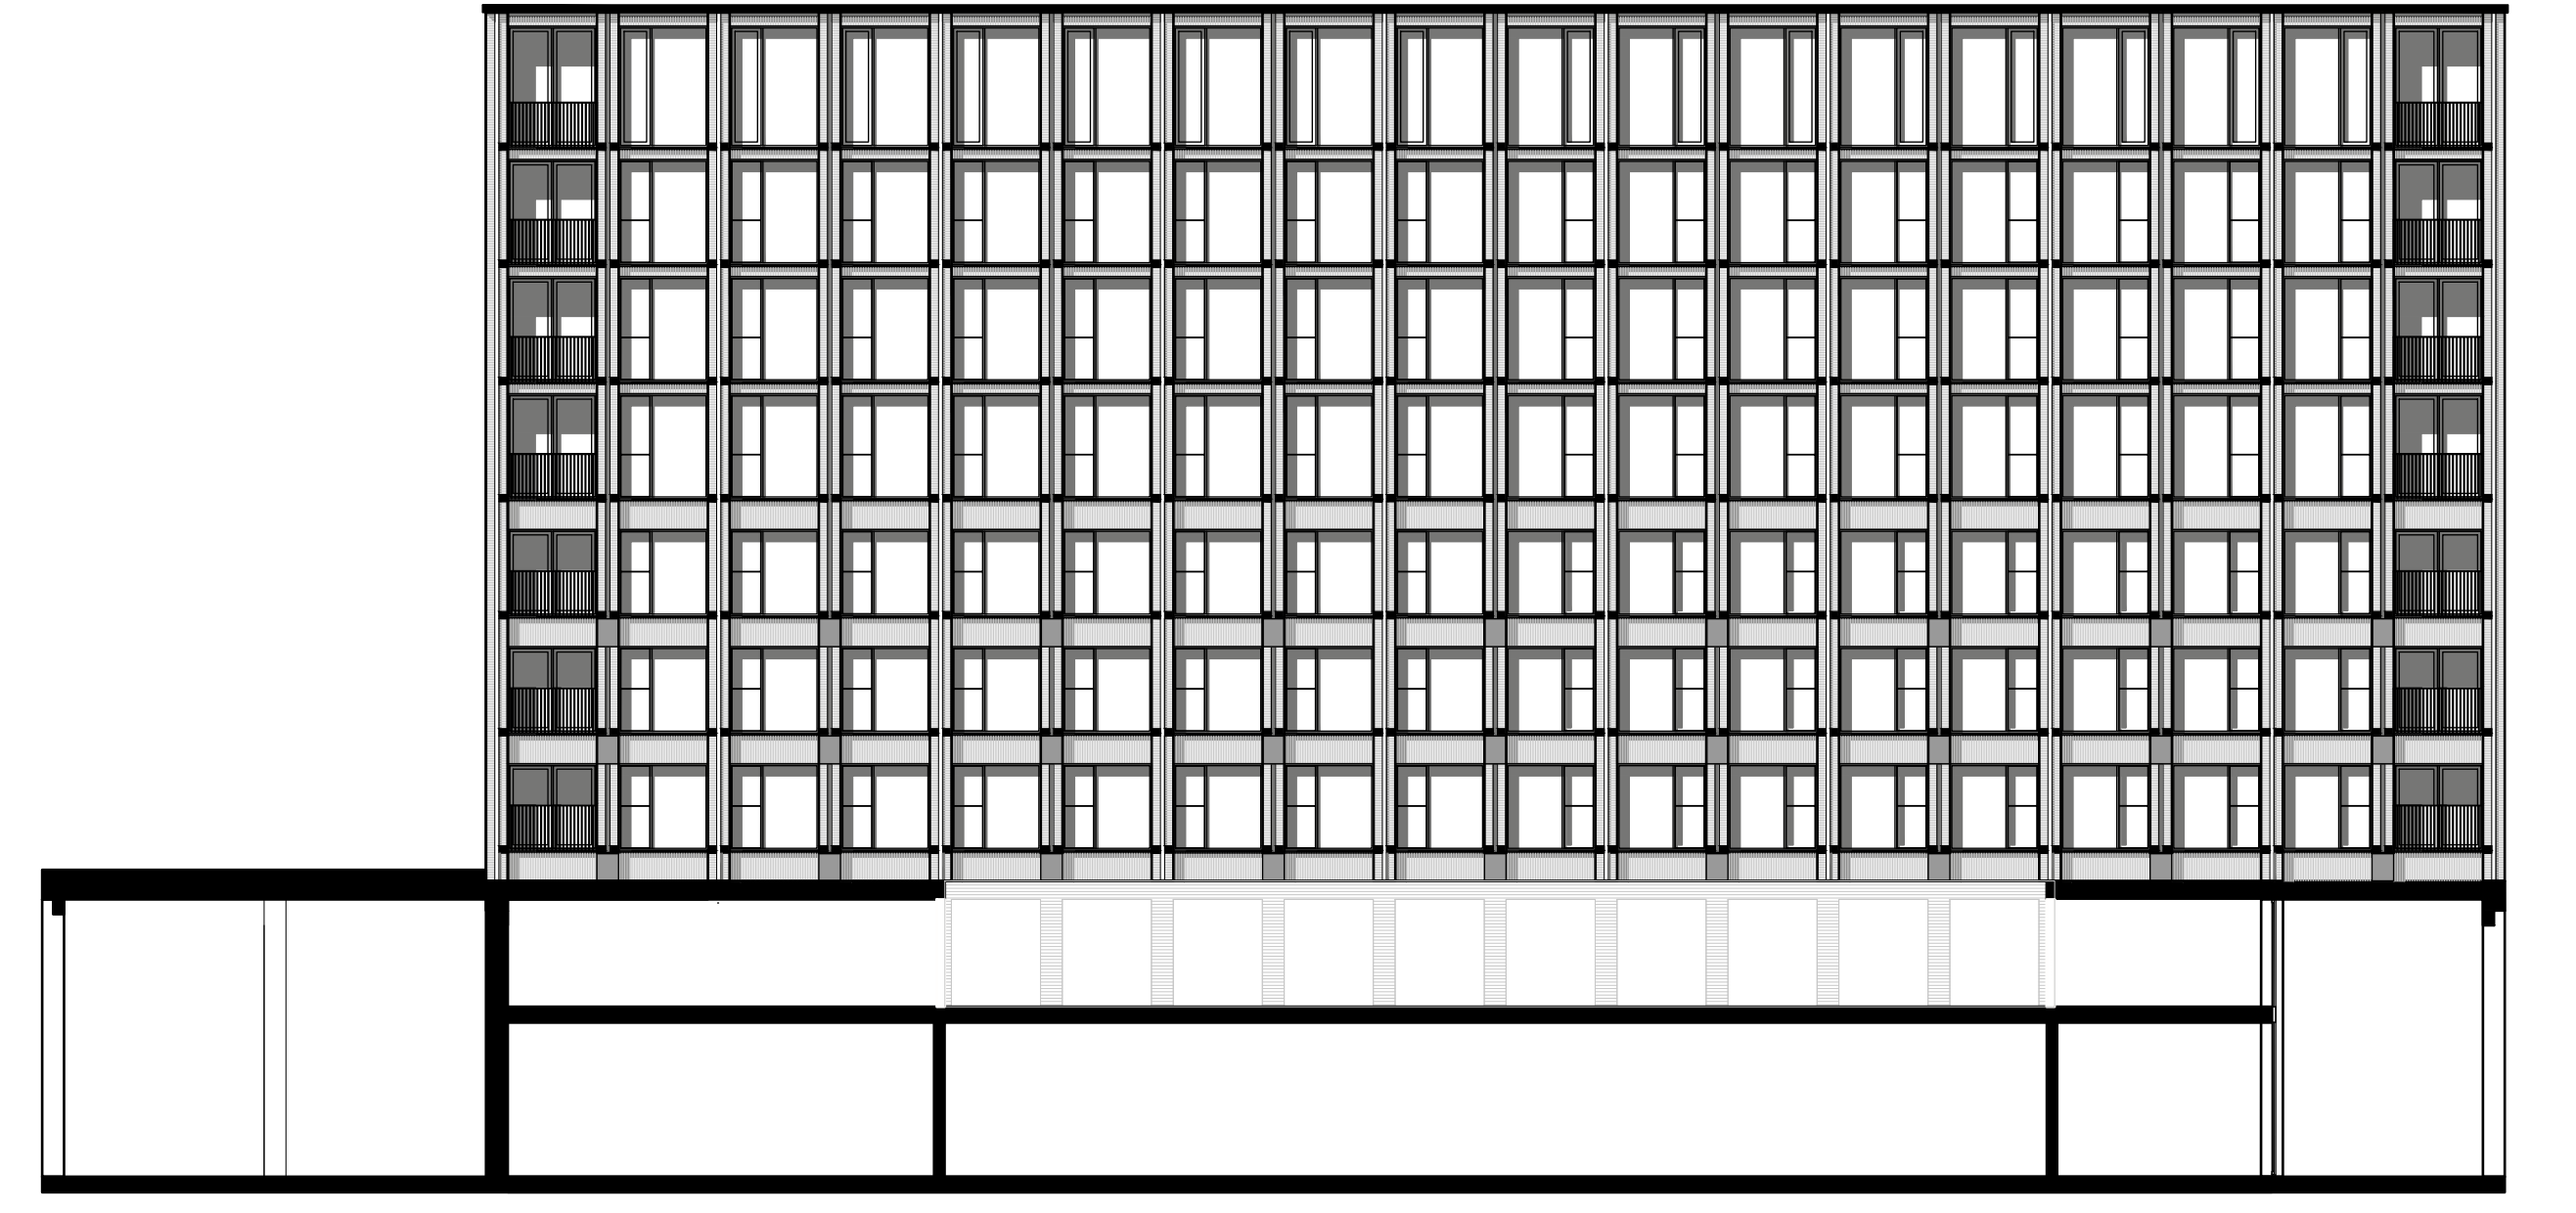

PALAZZO X

'THE RIGID AND STATELY APPEARANCE ACTS ON THE DYNAMIC CONTEXT OF THE ROMAN STREETS. SIMULTANEOUSLY CREATED A FINE QUALITY OF LIFE THROUGH HER CALM AND THOUGHTFUL LAYOUT FOR ITS RESIDENTS.'

⊕ PLAN 1:2000

VII 1:200

⊕ NORTH FAÇADE 1:200

⊕ EAST FAÇADE 1:200

II - VI 1:200

⊕ SOUTH FAÇADE 1:200

⊕ WEST FAÇADE 1:200

I 1:200

CROSS SECTION 1:200

LONG SECTION 1:200

GROUND FLOOR 1:200

ROOM 1:50