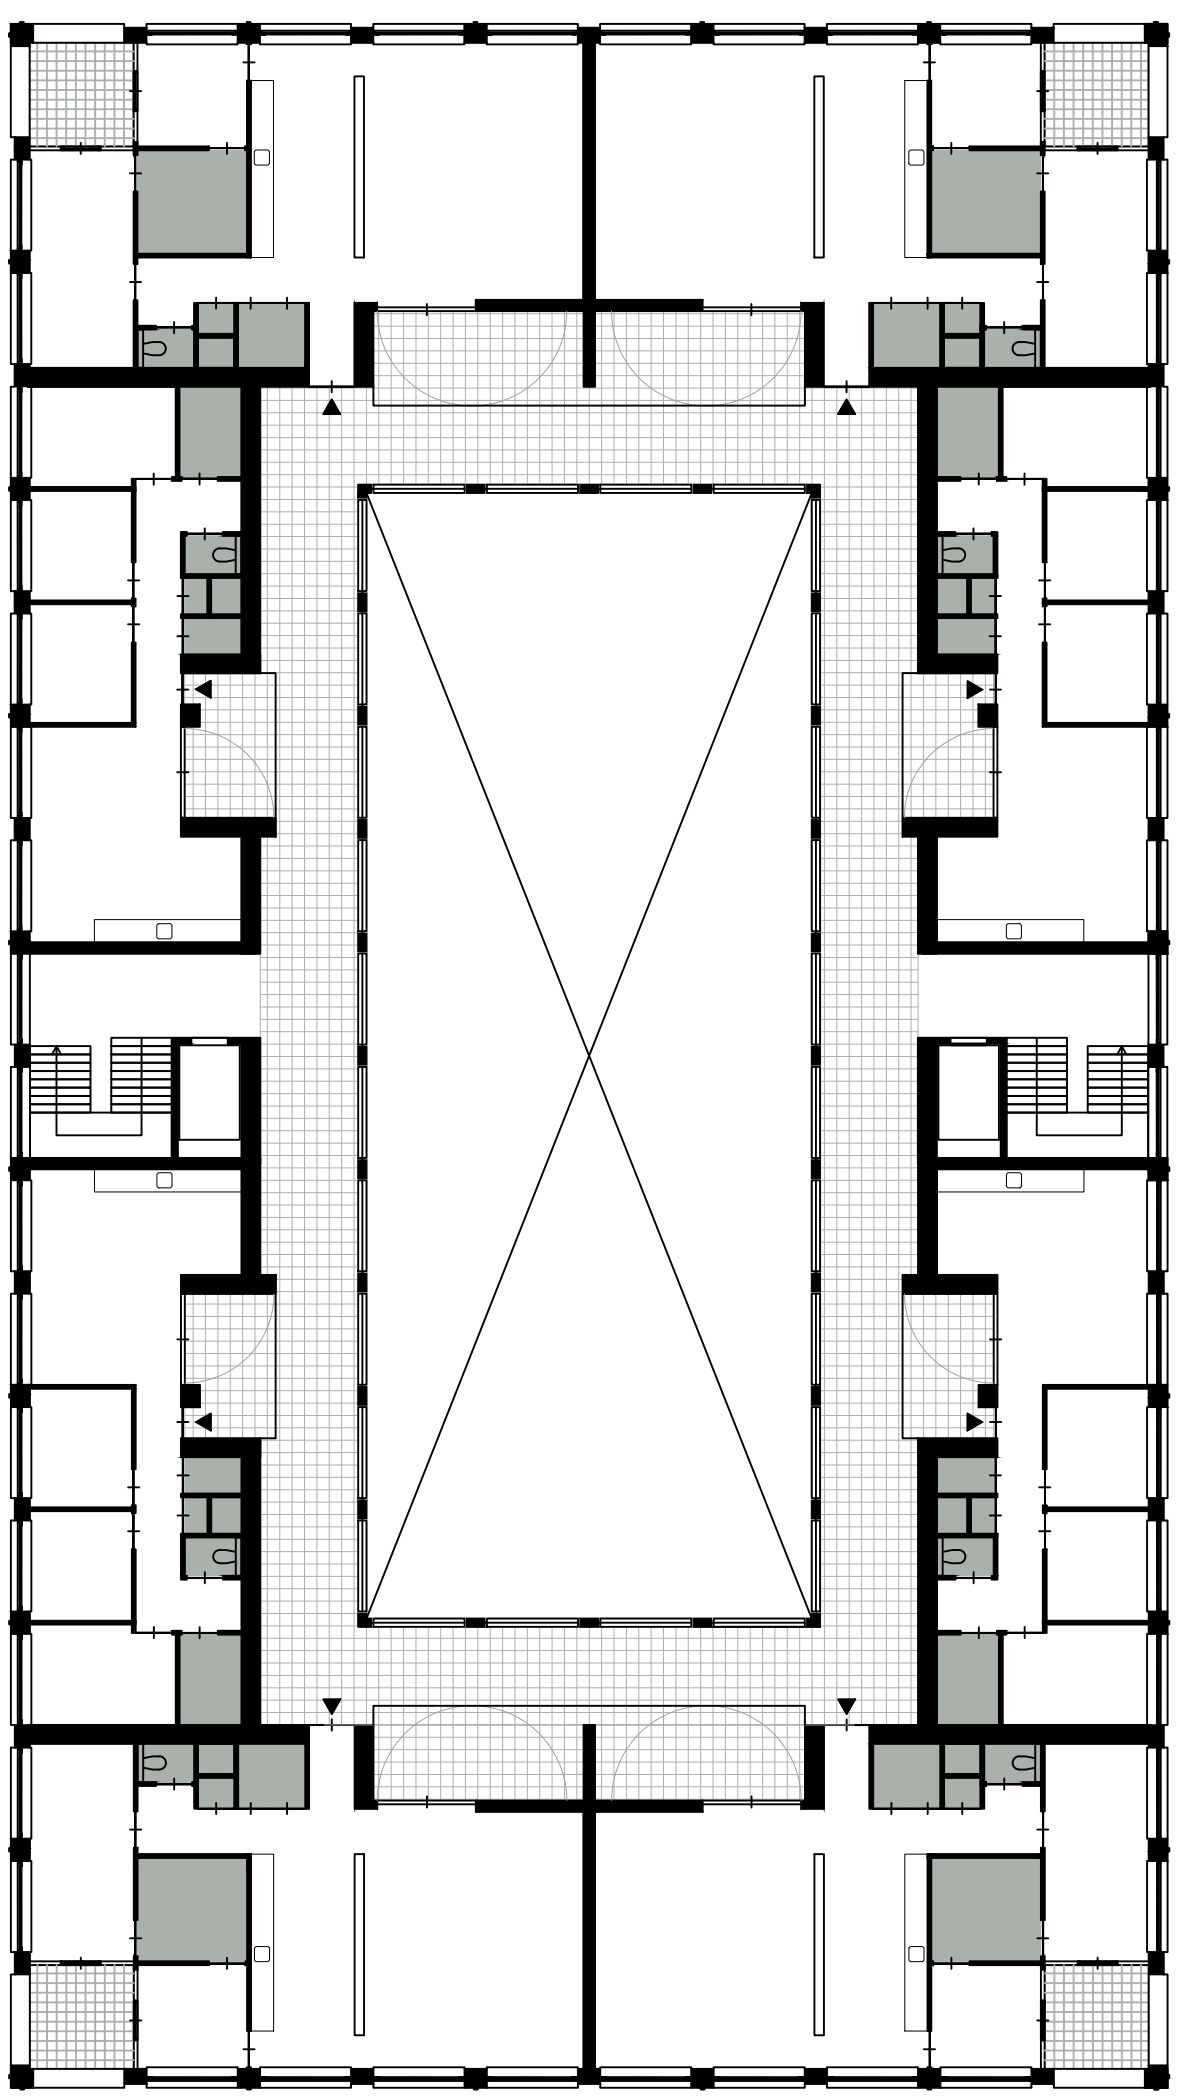

PALAZZO X

'THE RIGID AND STATELY APPEARANCE ACTS ON THE DYNAMIC CONTEXT OF THE ROMAN STREETS. SIMULTANEOUSLY CREATED A FINE QUALITY OF LIFE THROUGH HER CALM AND THOUGHTFUL LAYOUT FOR ITS RESIDENTS.'

⊕ PLAN 1:2000

VII 1:200

⊕ NORTH FAÇADE 1:200

⊕ EAST FAÇADE 1:200

II - VI 1:200

⊕ SOUTH FAÇADE 1:200

⊕ WEST FAÇADE 1:200

I 1:200

CROSS SECTION 1:200

LONG SECTION 1:200

GROUND FLOOR 1:200

ROOM 1:50