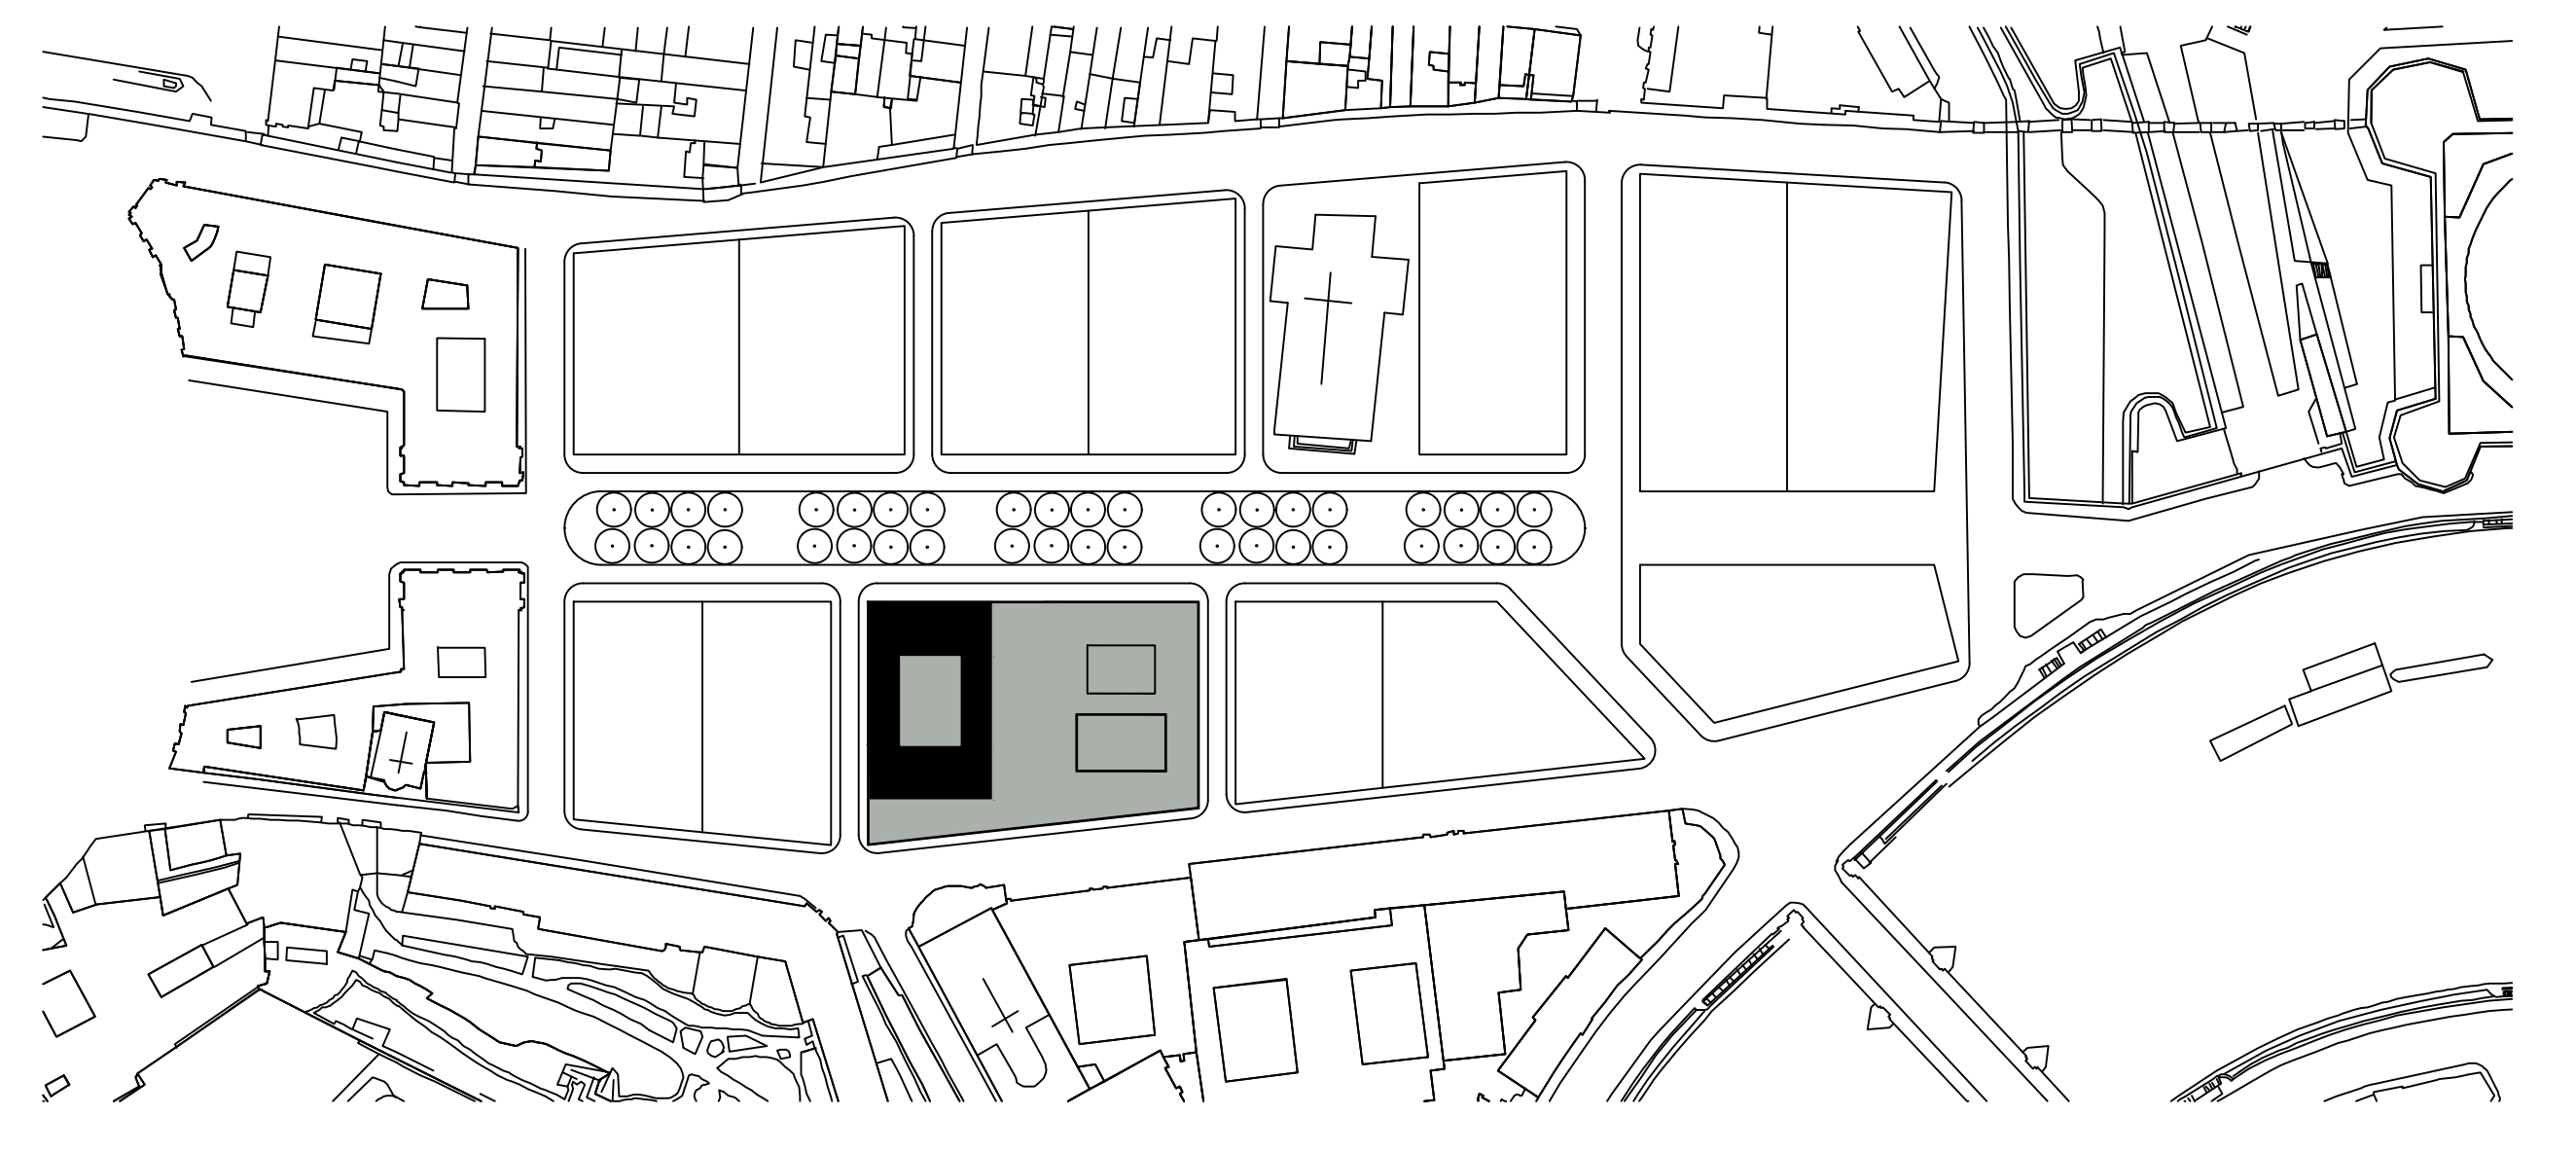

PALAZZO X

'THE RIGID AND STATELY APPEARANCE ACTS ON THE DYNAMIC CONTEXT OF THE ROMAN STREETS. SIMULTANEOUSLY CREATED A FINE QUALITY OF LIFE THROUGH HER CALM AND THOUGHTFUL LAYOUT FOR ITS RESIDENTS.'

⊕ PLAN 1:2000

VII 1:200

⊕ NORTH FAÇADE 1:200

⊕ EAST FAÇADE 1:200

II - VI 1:200

⊕ SOUTH FAÇADE 1:200

⊕ WEST FAÇADE 1:200

I 1:200

CROSS SECTION 1:200

LONG SECTION 1:200

GROUND FLOOR 1:200

ROOM 1:50