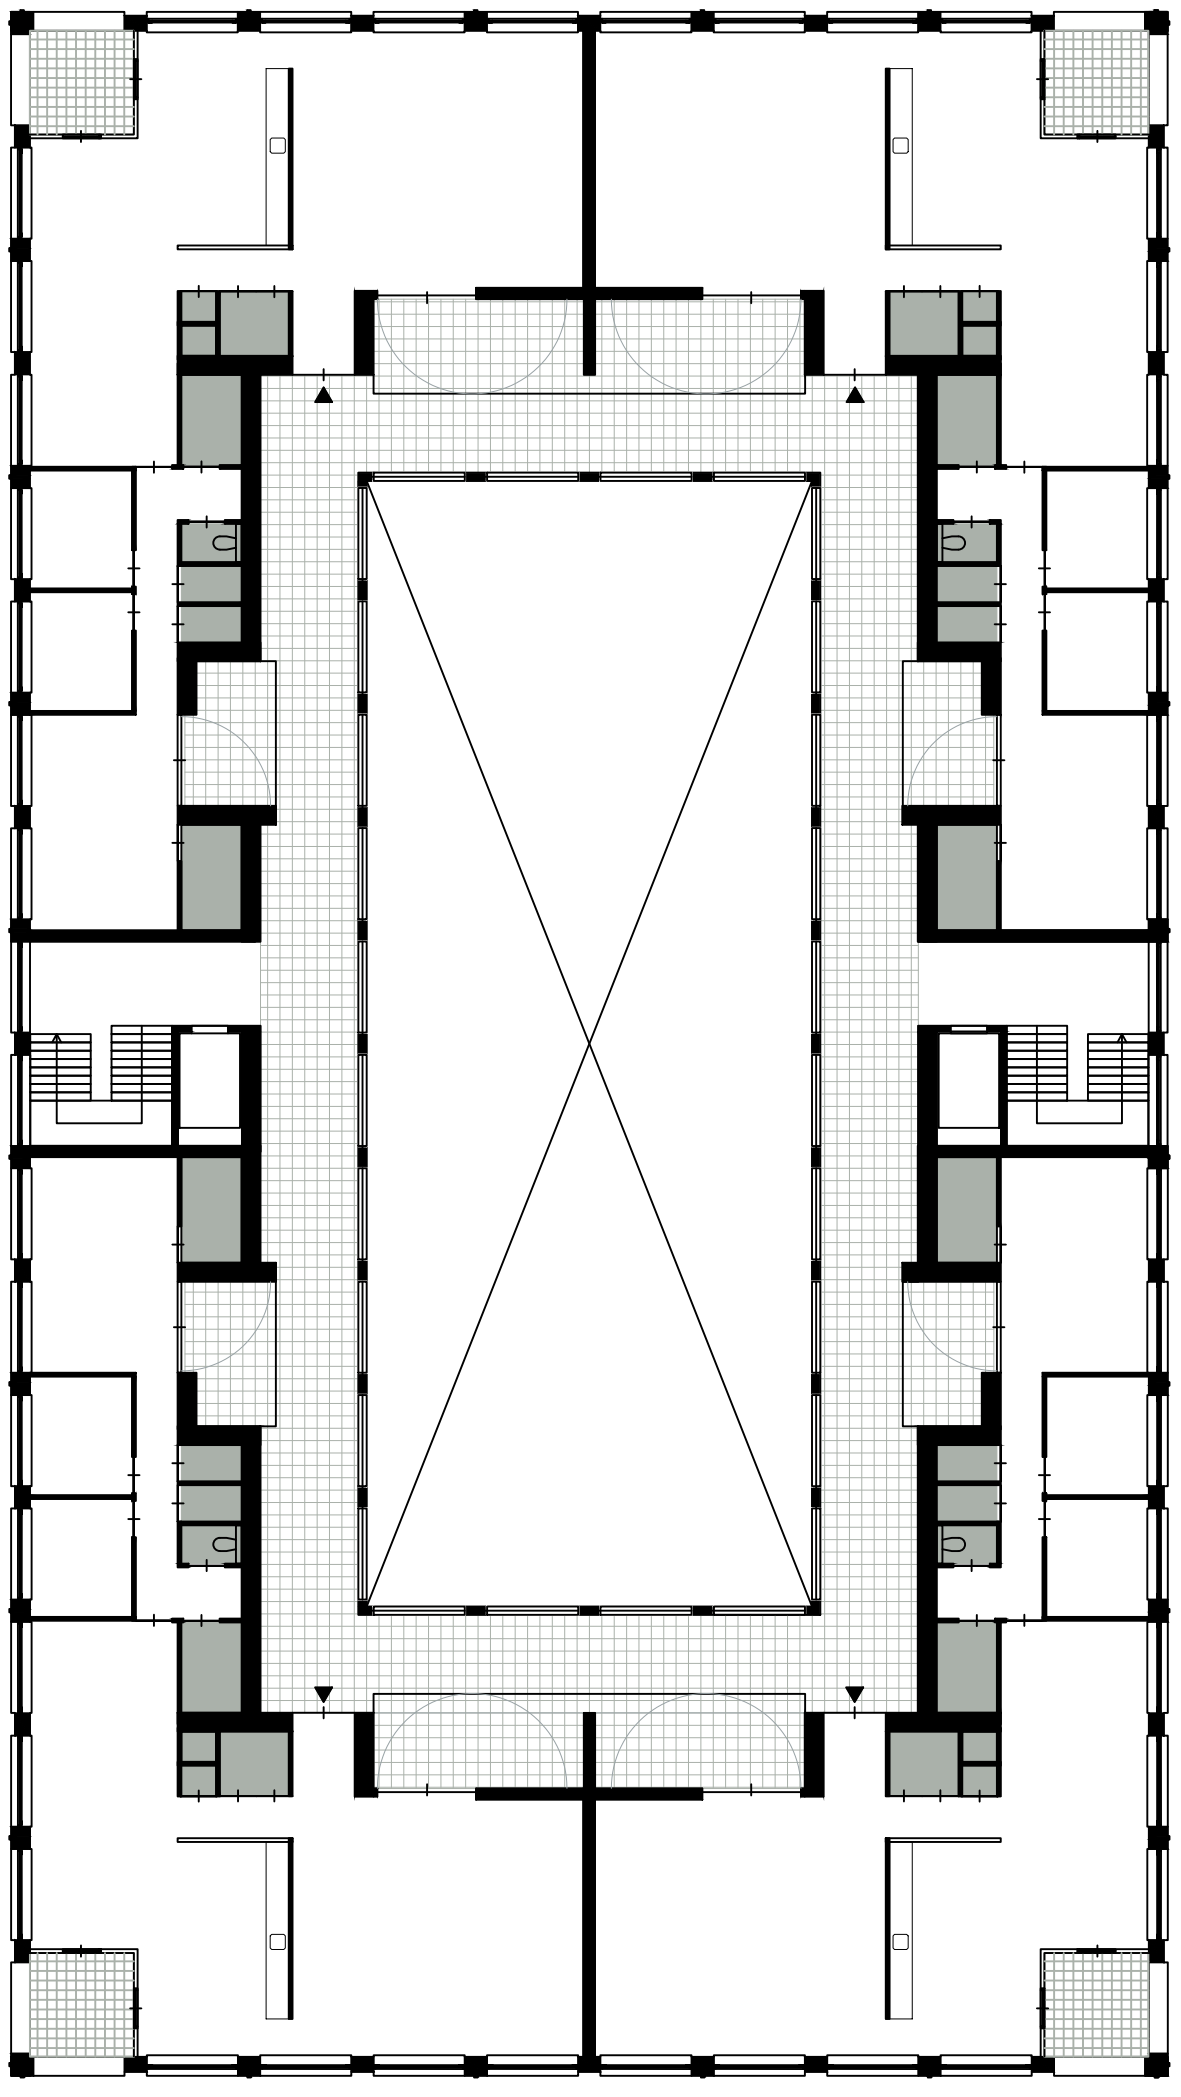

PALAZZO X

'THE RIGID AND STATELY APPEARANCE ACTS ON THE DYNAMIC CONTEXT OF THE ROMAN STREETS. SIMULTANEOUSLY CREATED A FINE QUALITY OF LIFE THROUGH HER CALM AND THOUGHTFUL LAYOUT FOR ITS RESIDENTS.'

⊕ PLAN 1:2000

VII 1:200

⊕ NORTH FAÇADE 1:200

⊕ EAST FAÇADE 1:200

II - VI 1:200

⊕ SOUTH FAÇADE 1:200

⊕ WEST FAÇADE 1:200

I 1:200

CROSS SECTION 1:200

LONG SECTION 1:200

GROUND FLOOR 1:200

ROOM 1:50