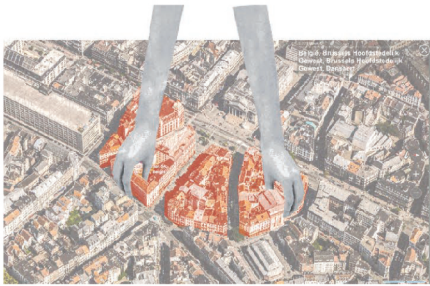

Sequence of CITYROOMS