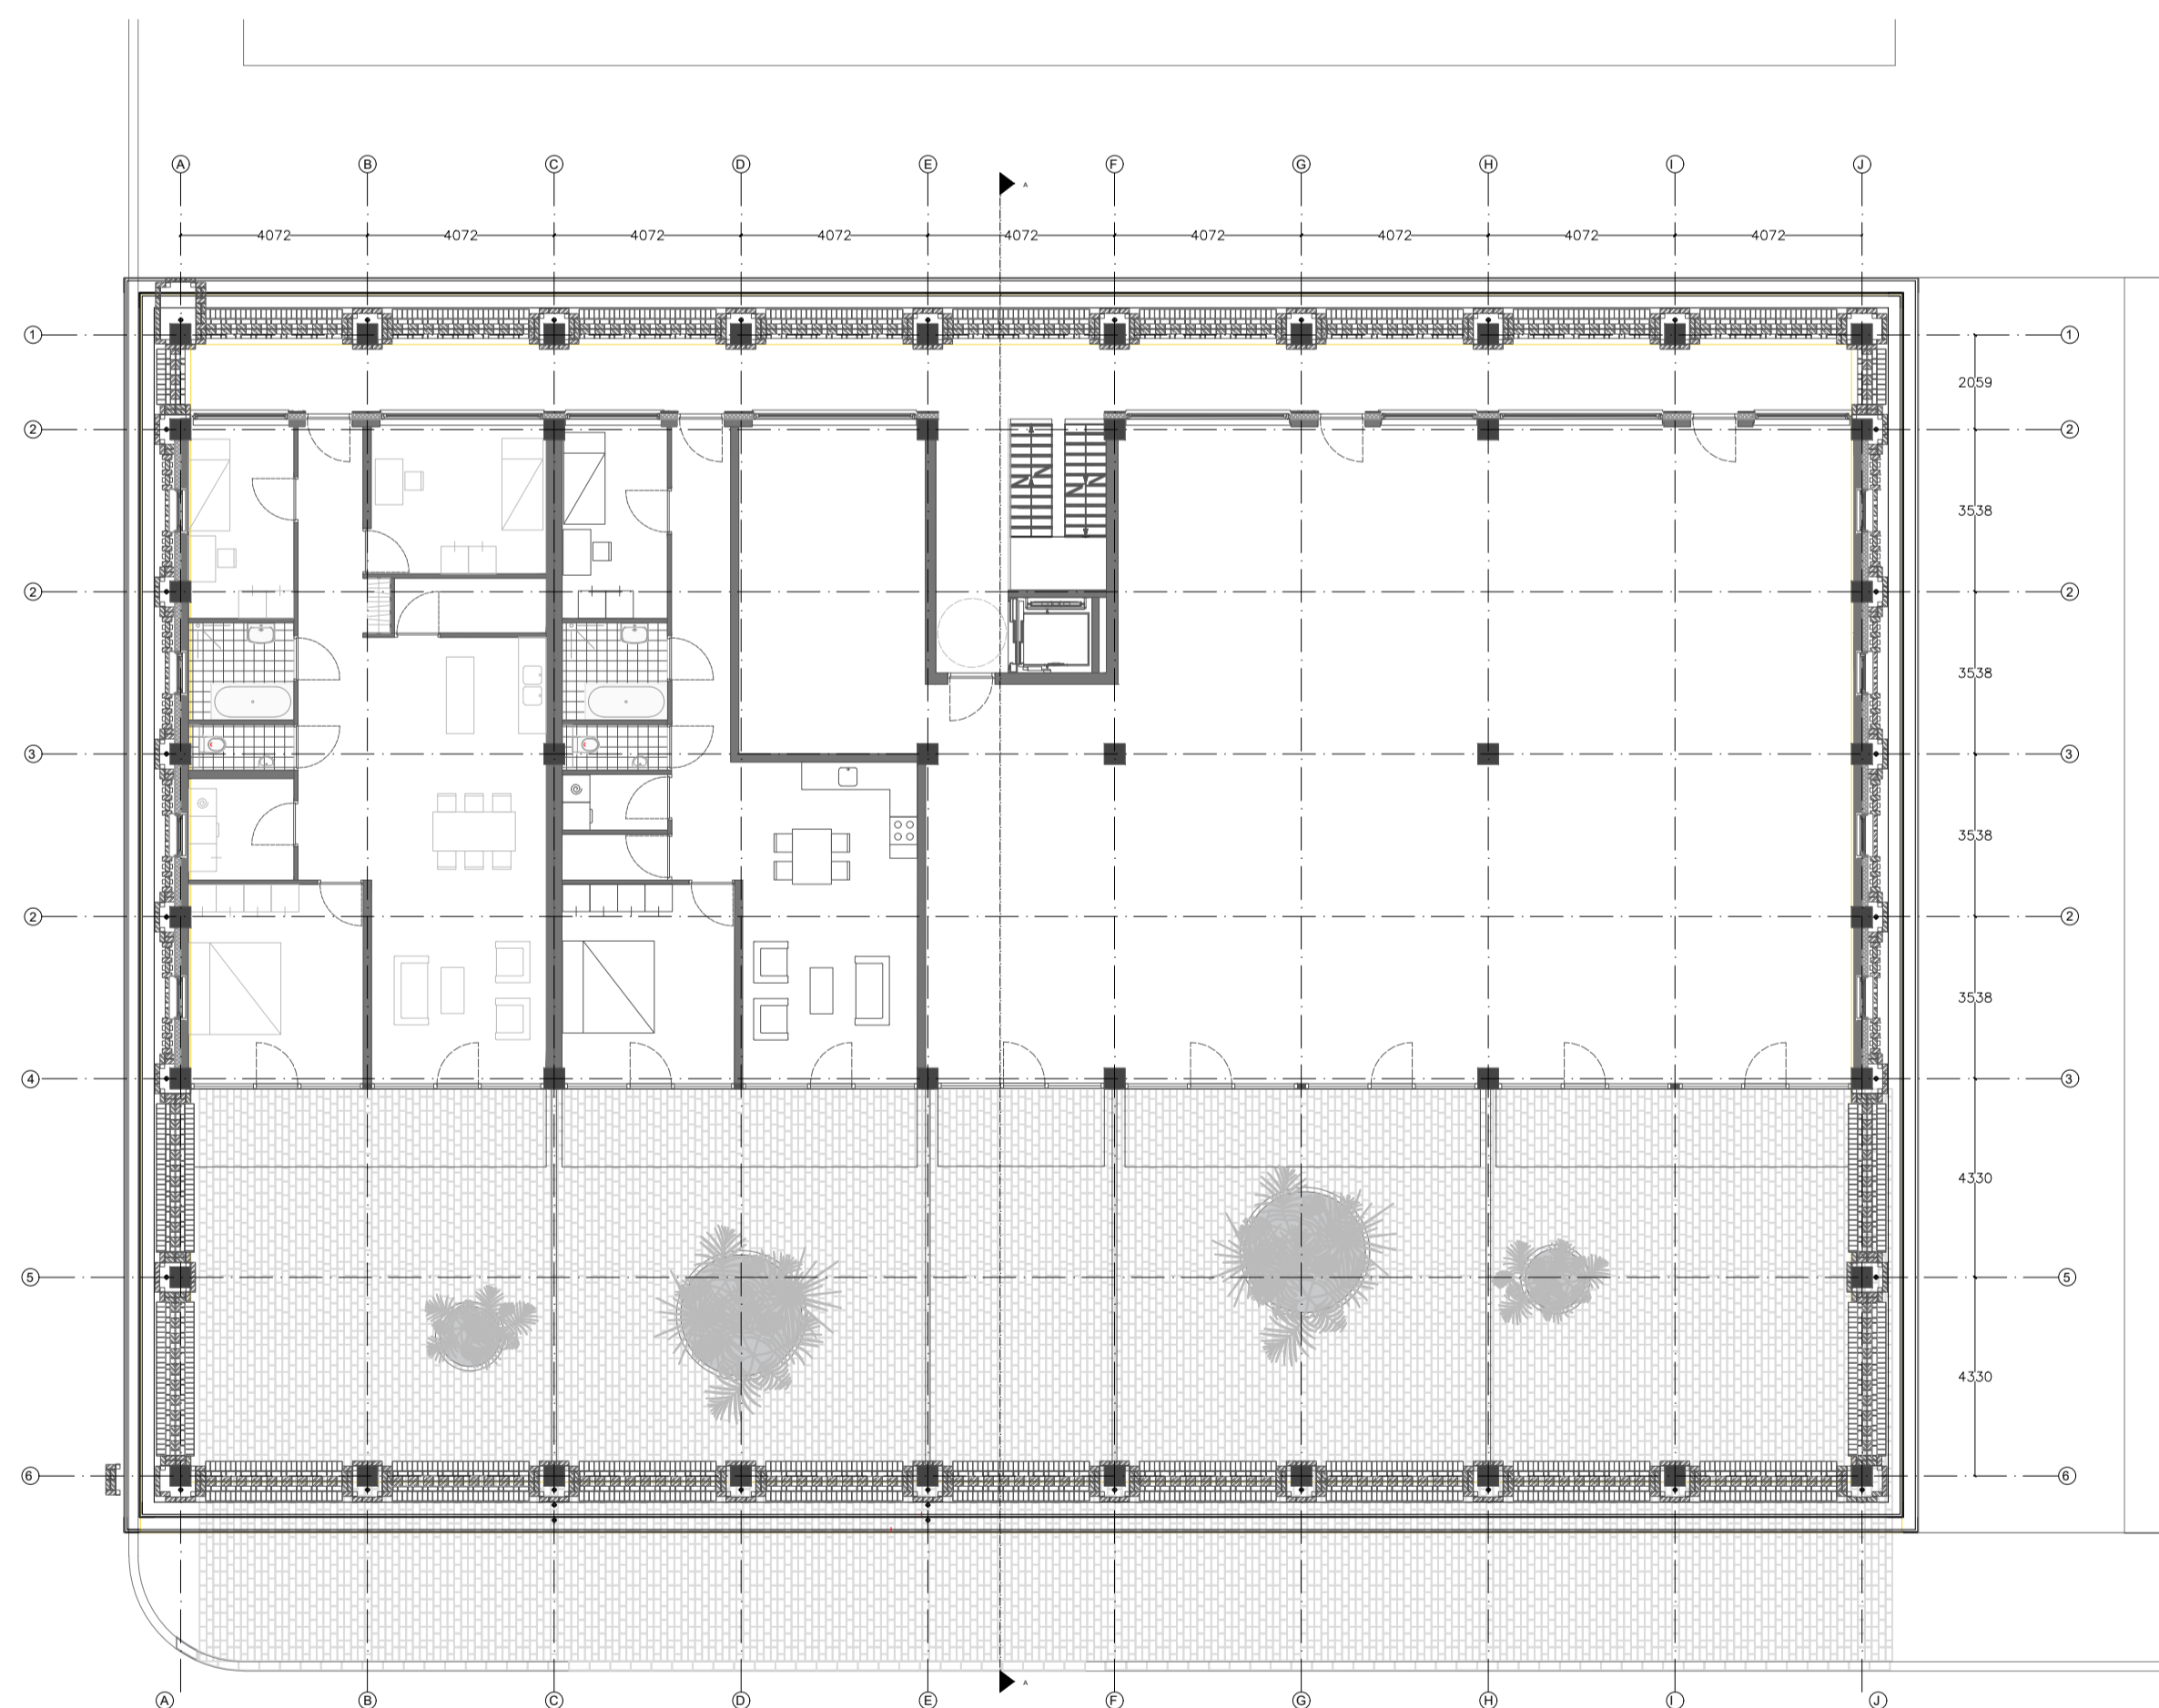

Tektoniek / Green place in centre Florance  
Phylcia Kok Sey Tjong

ground floor plan

inside / east facade  
glass and architecture concrete

ground plan option 1

inside / west facade  
glass and architecture concrete

ground plan option 2

front and back / west and east facade  
brazilian brickwork

section A

side / north and south facade  
brazilian brickwork

classic courtyard

courtyard to the front

garden for solid and Via de' Tombuoni