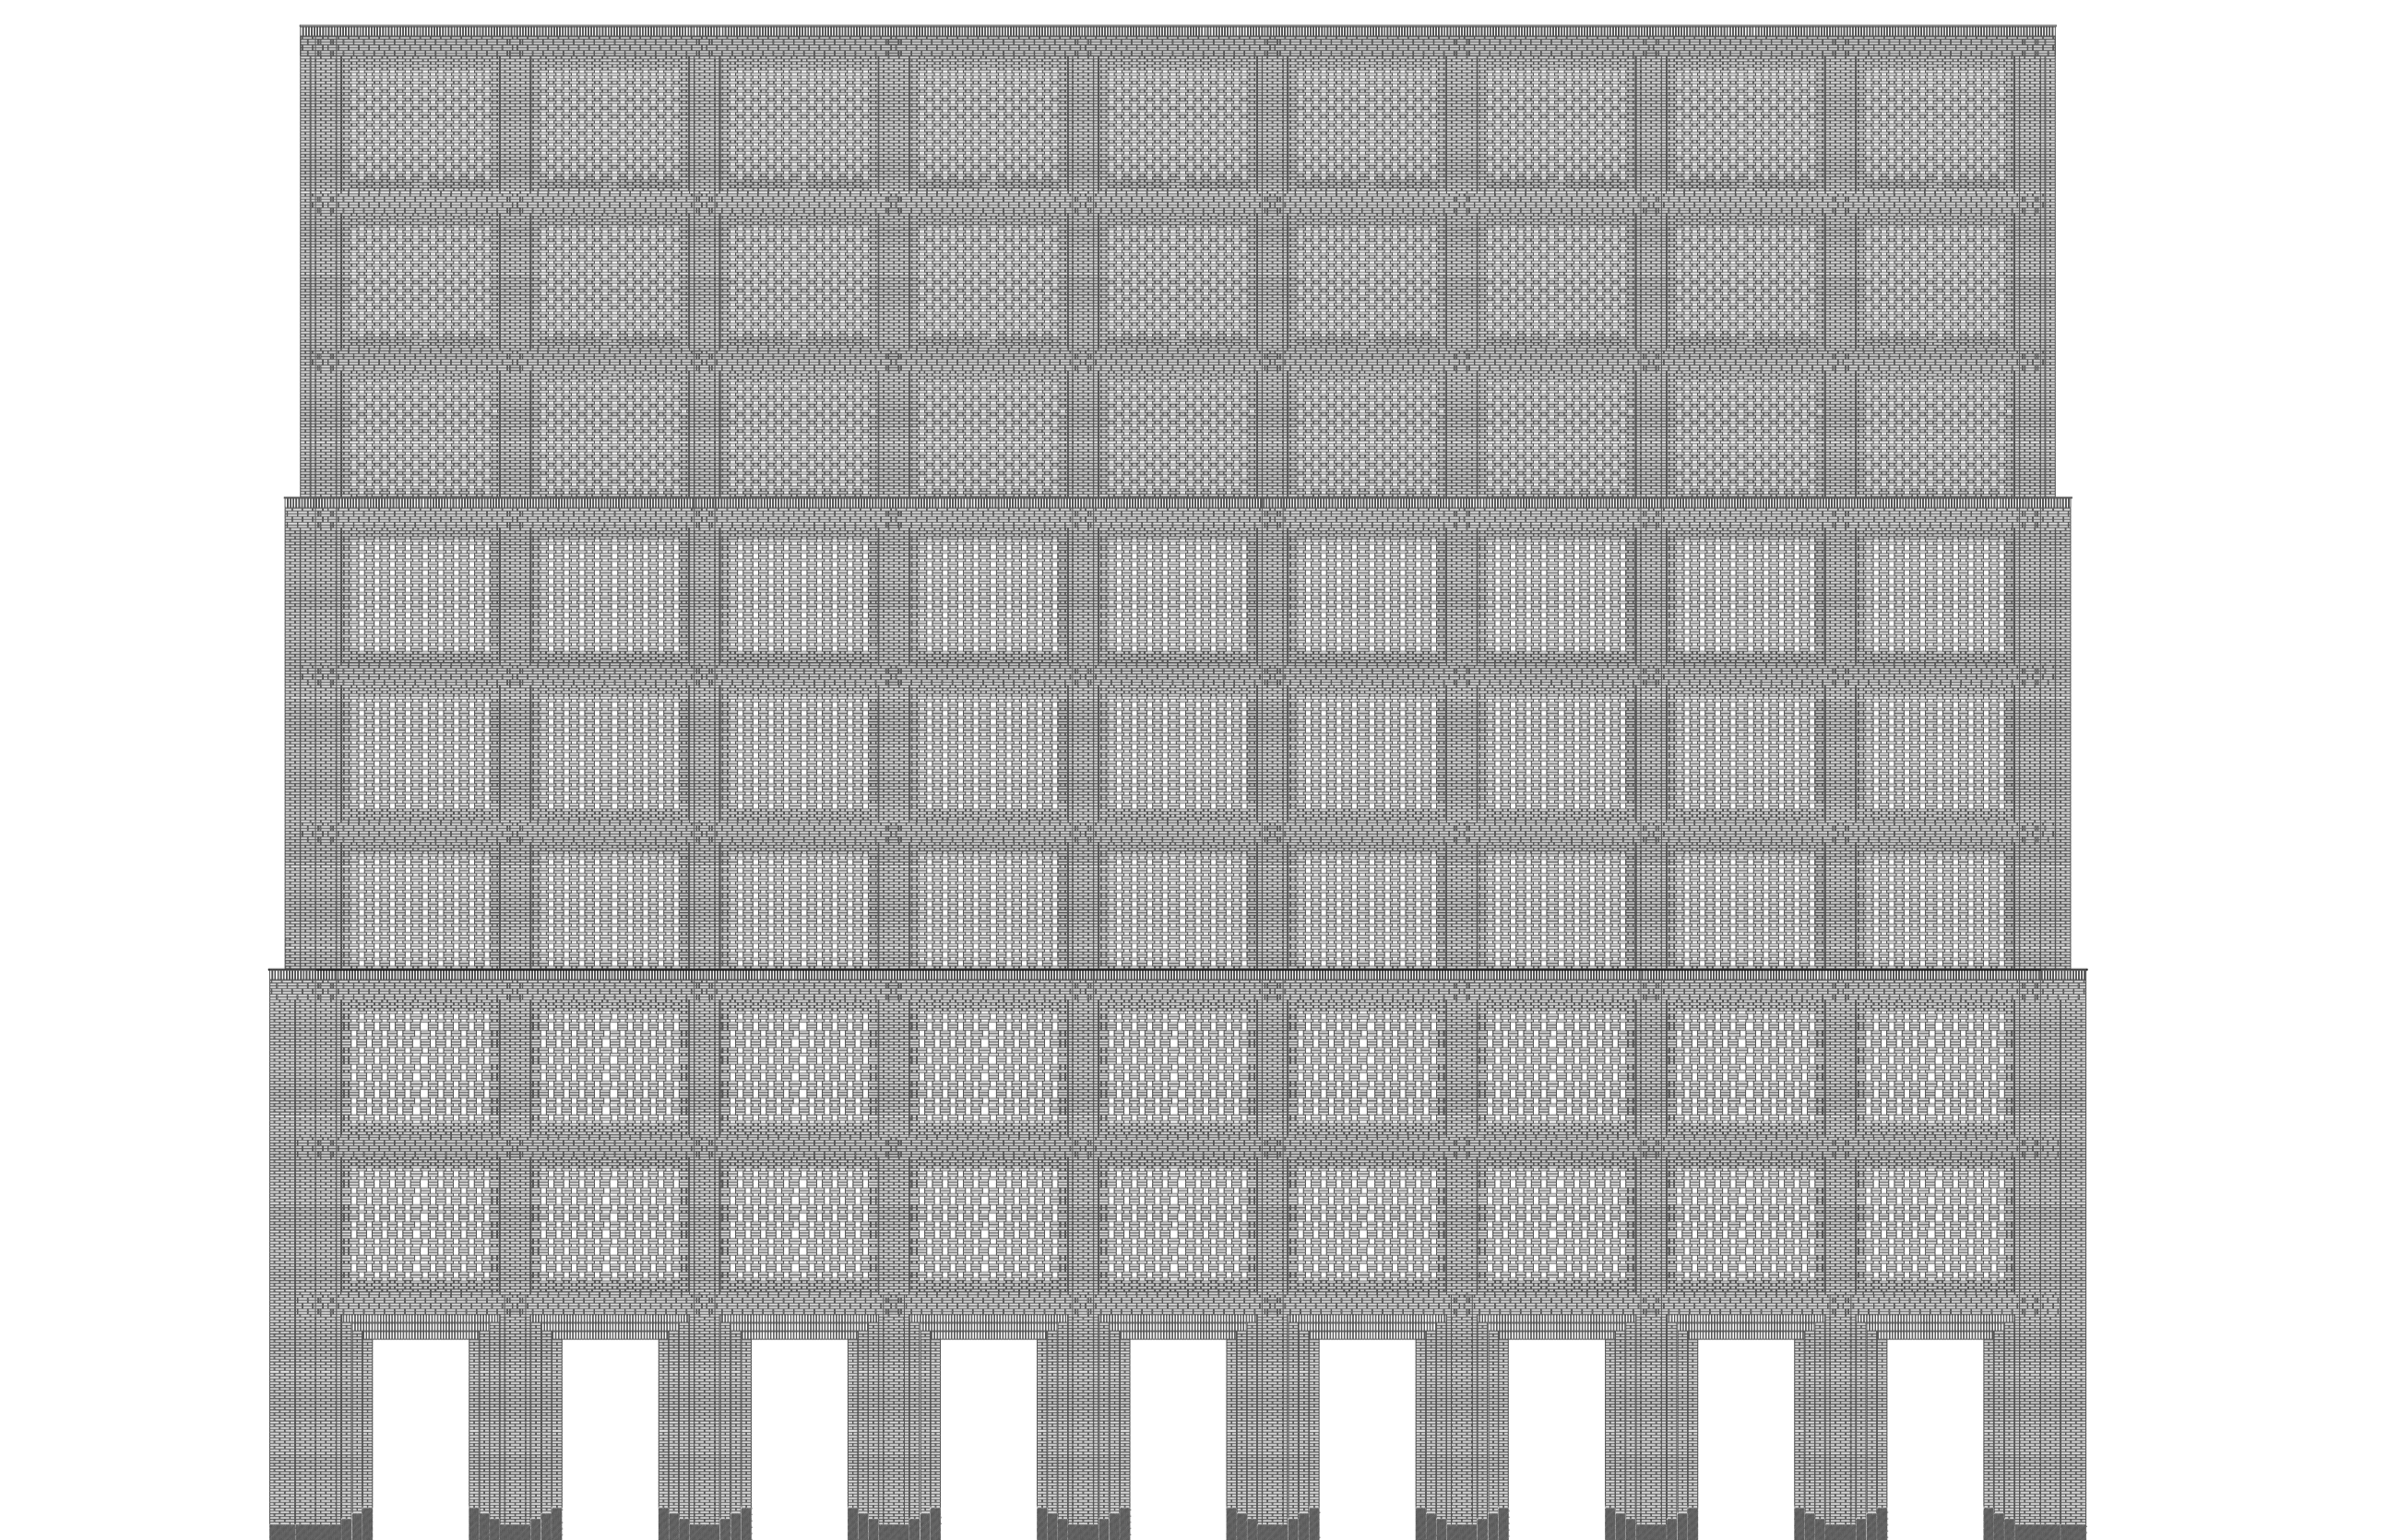

Tektoniek / Green place in centre Florance  
Phylcia Kok Sey Tjong

ground floor plan

inside / east facade  
glass and architecture concrete

ground plan option 1

inside / west facade  
glass and architecture concrete

ground plan option 2

front and back / west and east facade  
brazilian brickwork

section A

side / north and south facade  
brazilian brickwork

classic courtyard

courtyard to the front

garden for solid and Via de' Tombuoni