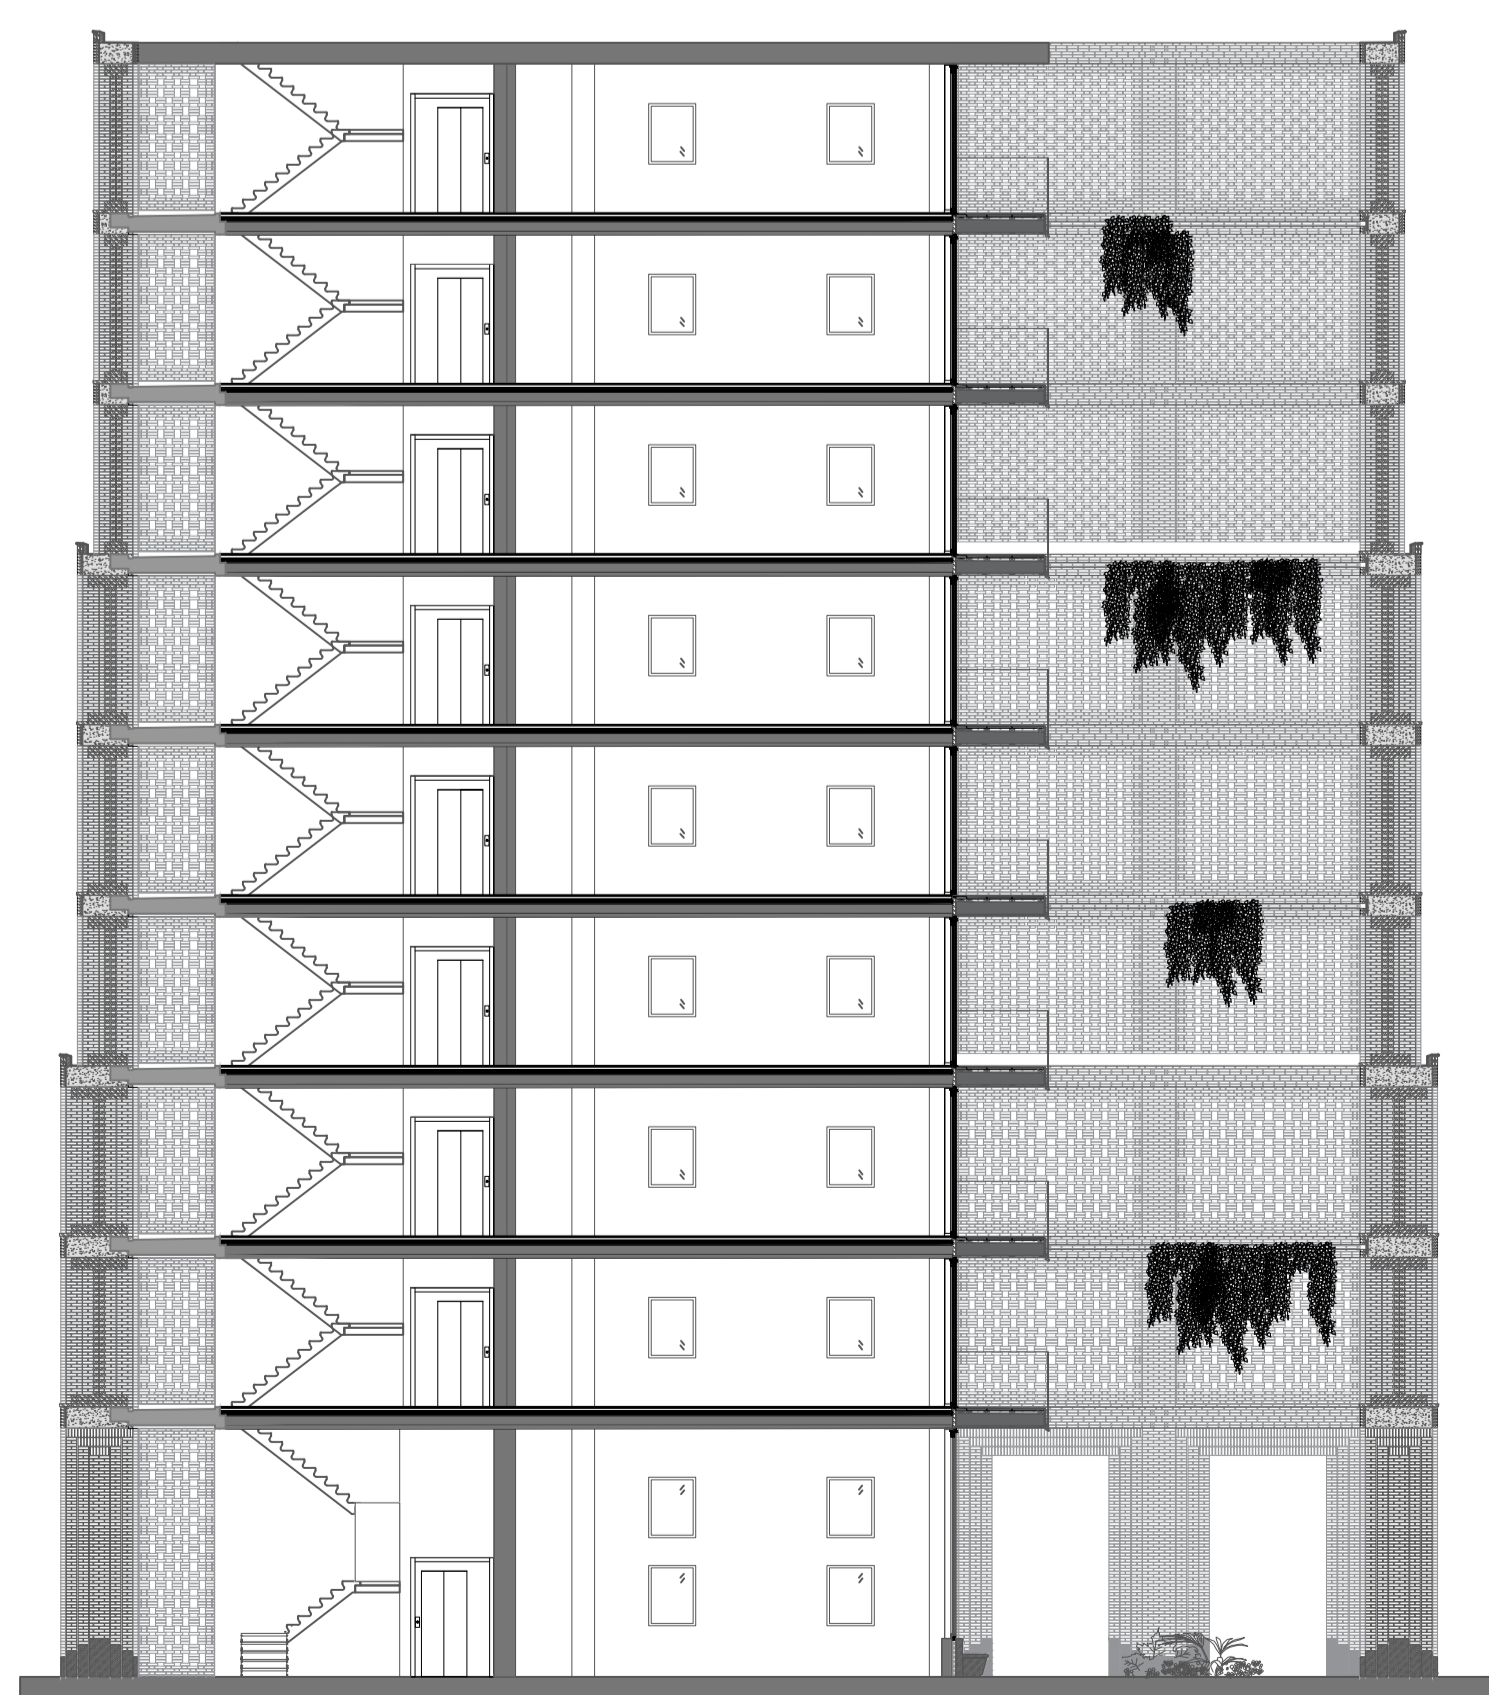

Tektoniek / Green place in centre Florance  
Phylcia Kok Sey Tjong

ground floor plan

inside / east facade  
glass and architecture concrete

ground plan option 1

inside / west facade  
glass and architecture concrete

ground plan option 2

front and back / west and east facade  
brazilian brickwork

section A

side / north and south facade  
brazilian brickwork

classic courtyard

courtyard to the front

garden for solid and Via de' Tombuoni