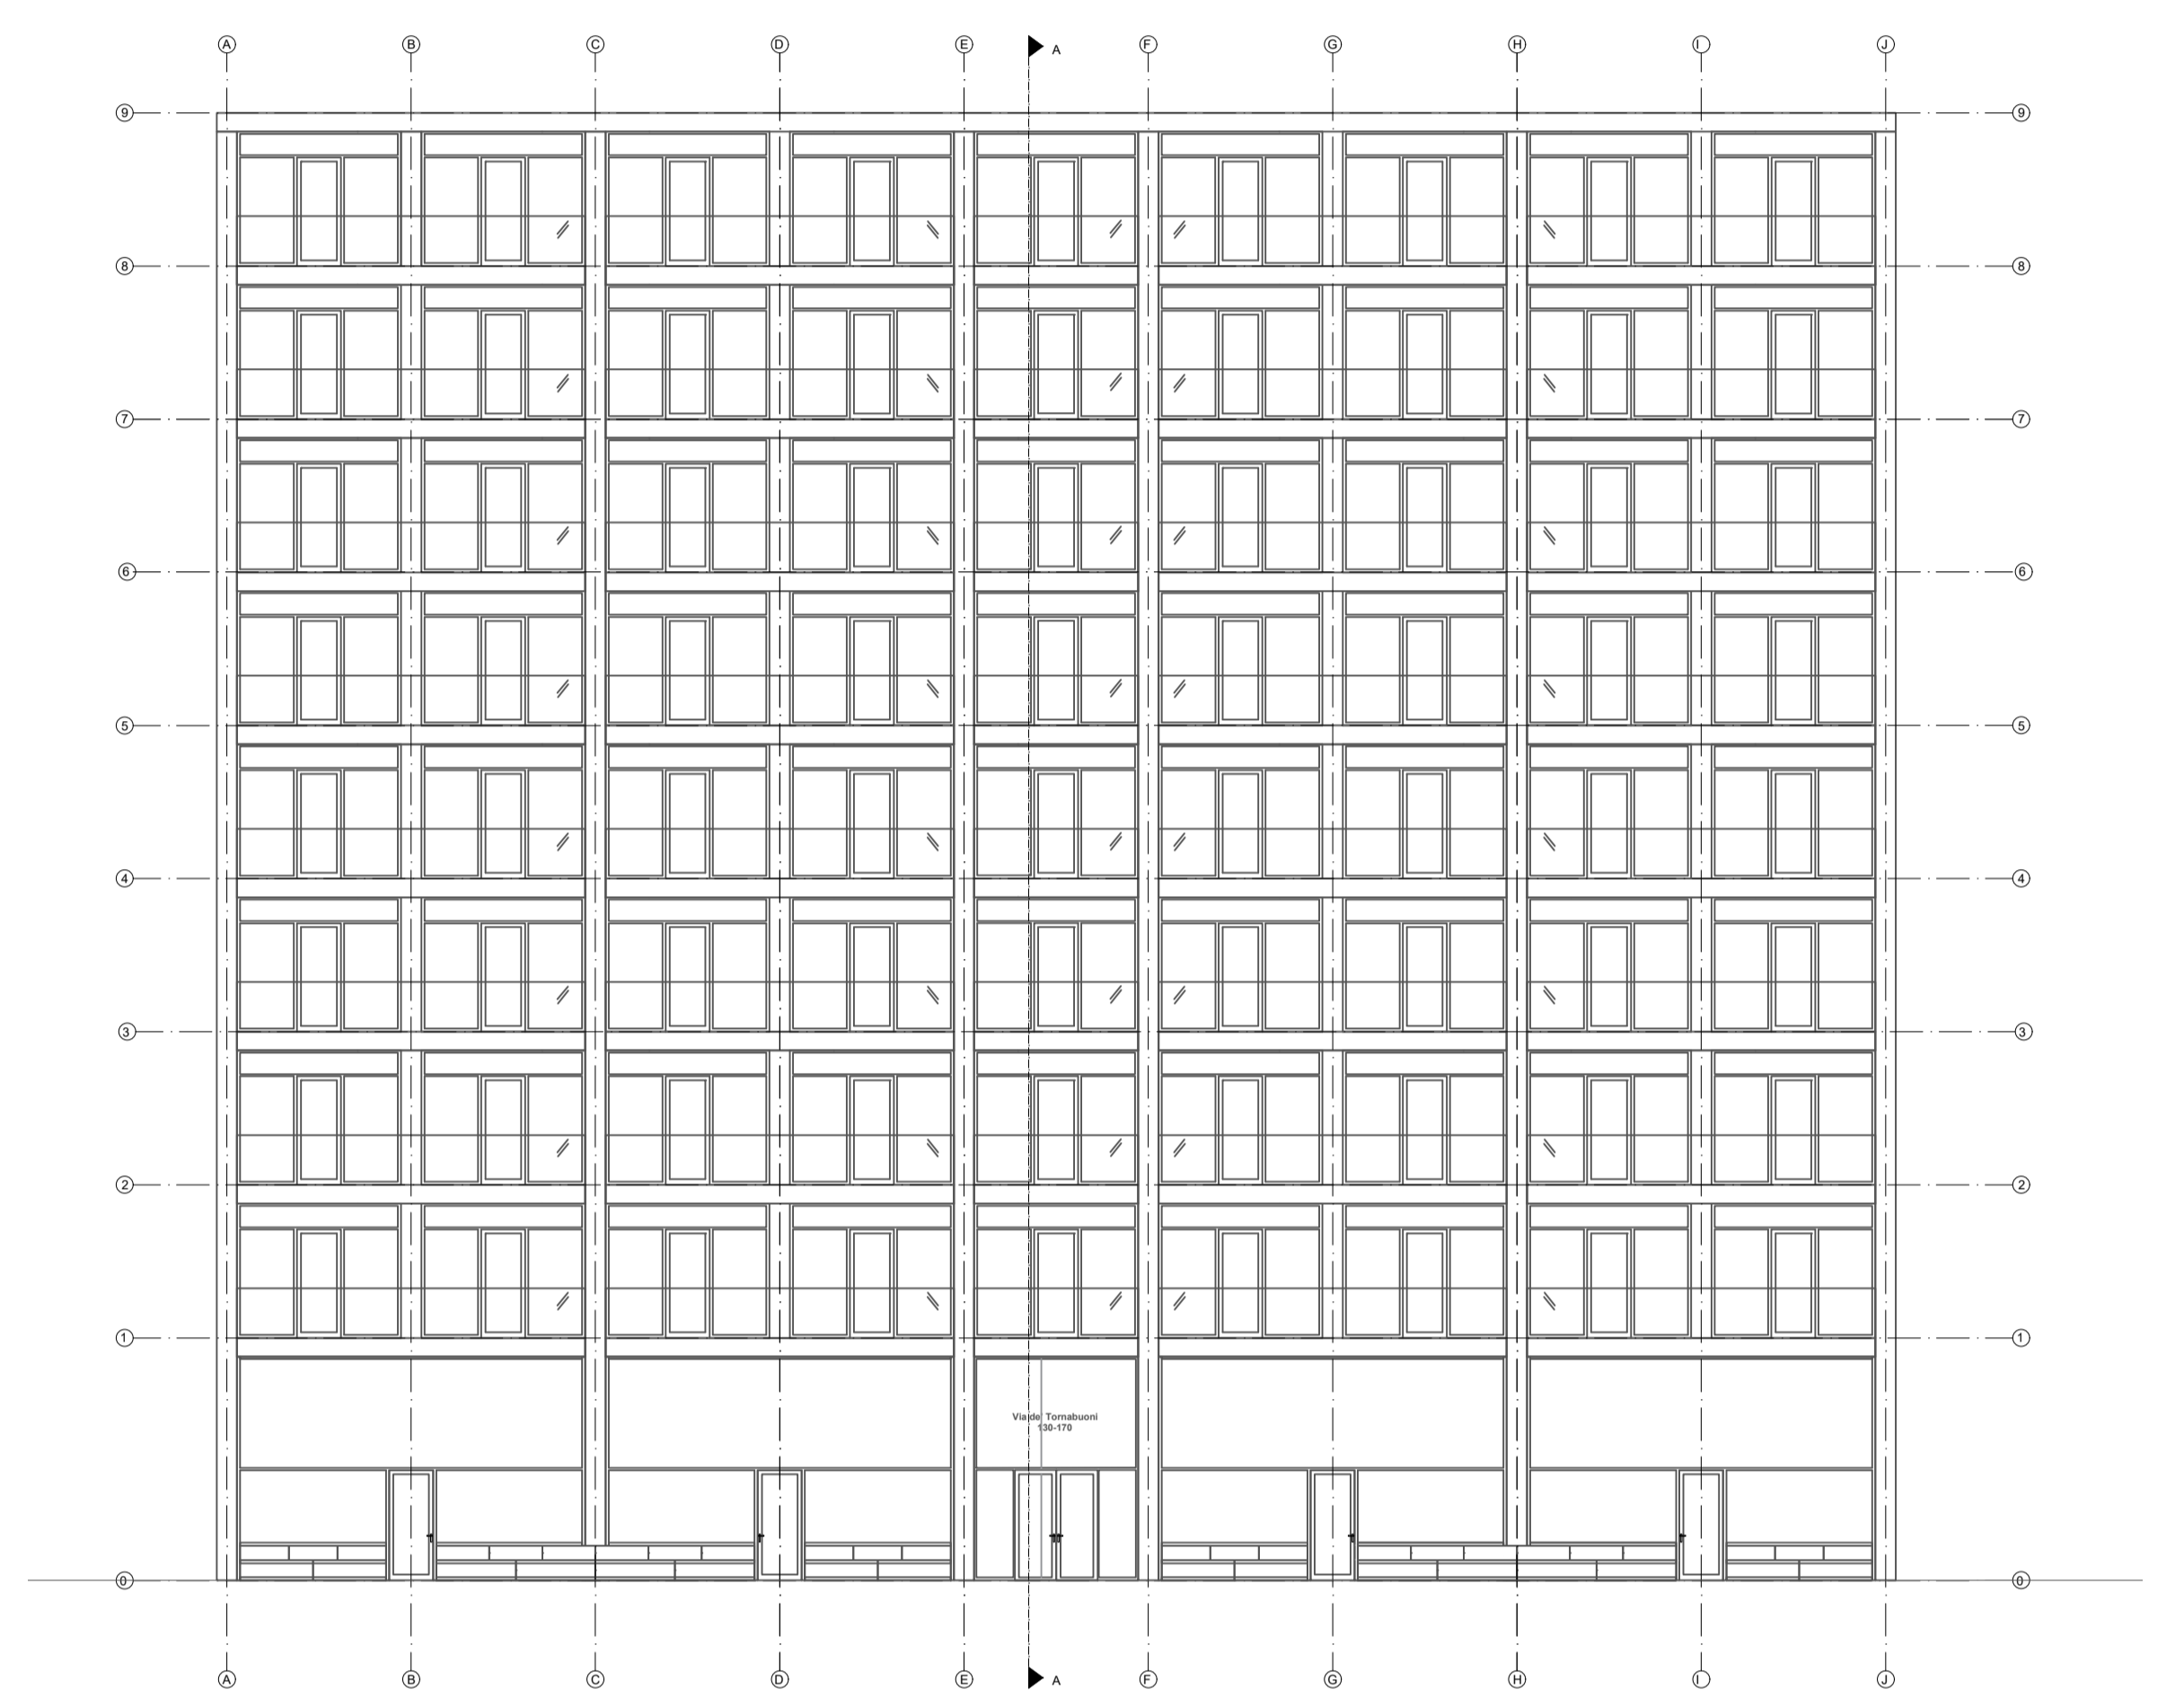

Tektoniek / Green place in centre Florance  
Phylcia Kok Sey Tjong

ground floor plan

inside / east facade  
glass and architecture concrete

ground plan option 1

inside / west facade  
glass and architecture concrete

ground plan option 2

front and back / west and east facade  
brazilian brickwork

section A

side / north and south facade  
brazilian brickwork

classic courtyard

courtyard to the front

garden for solid and Via de' Tombuoni