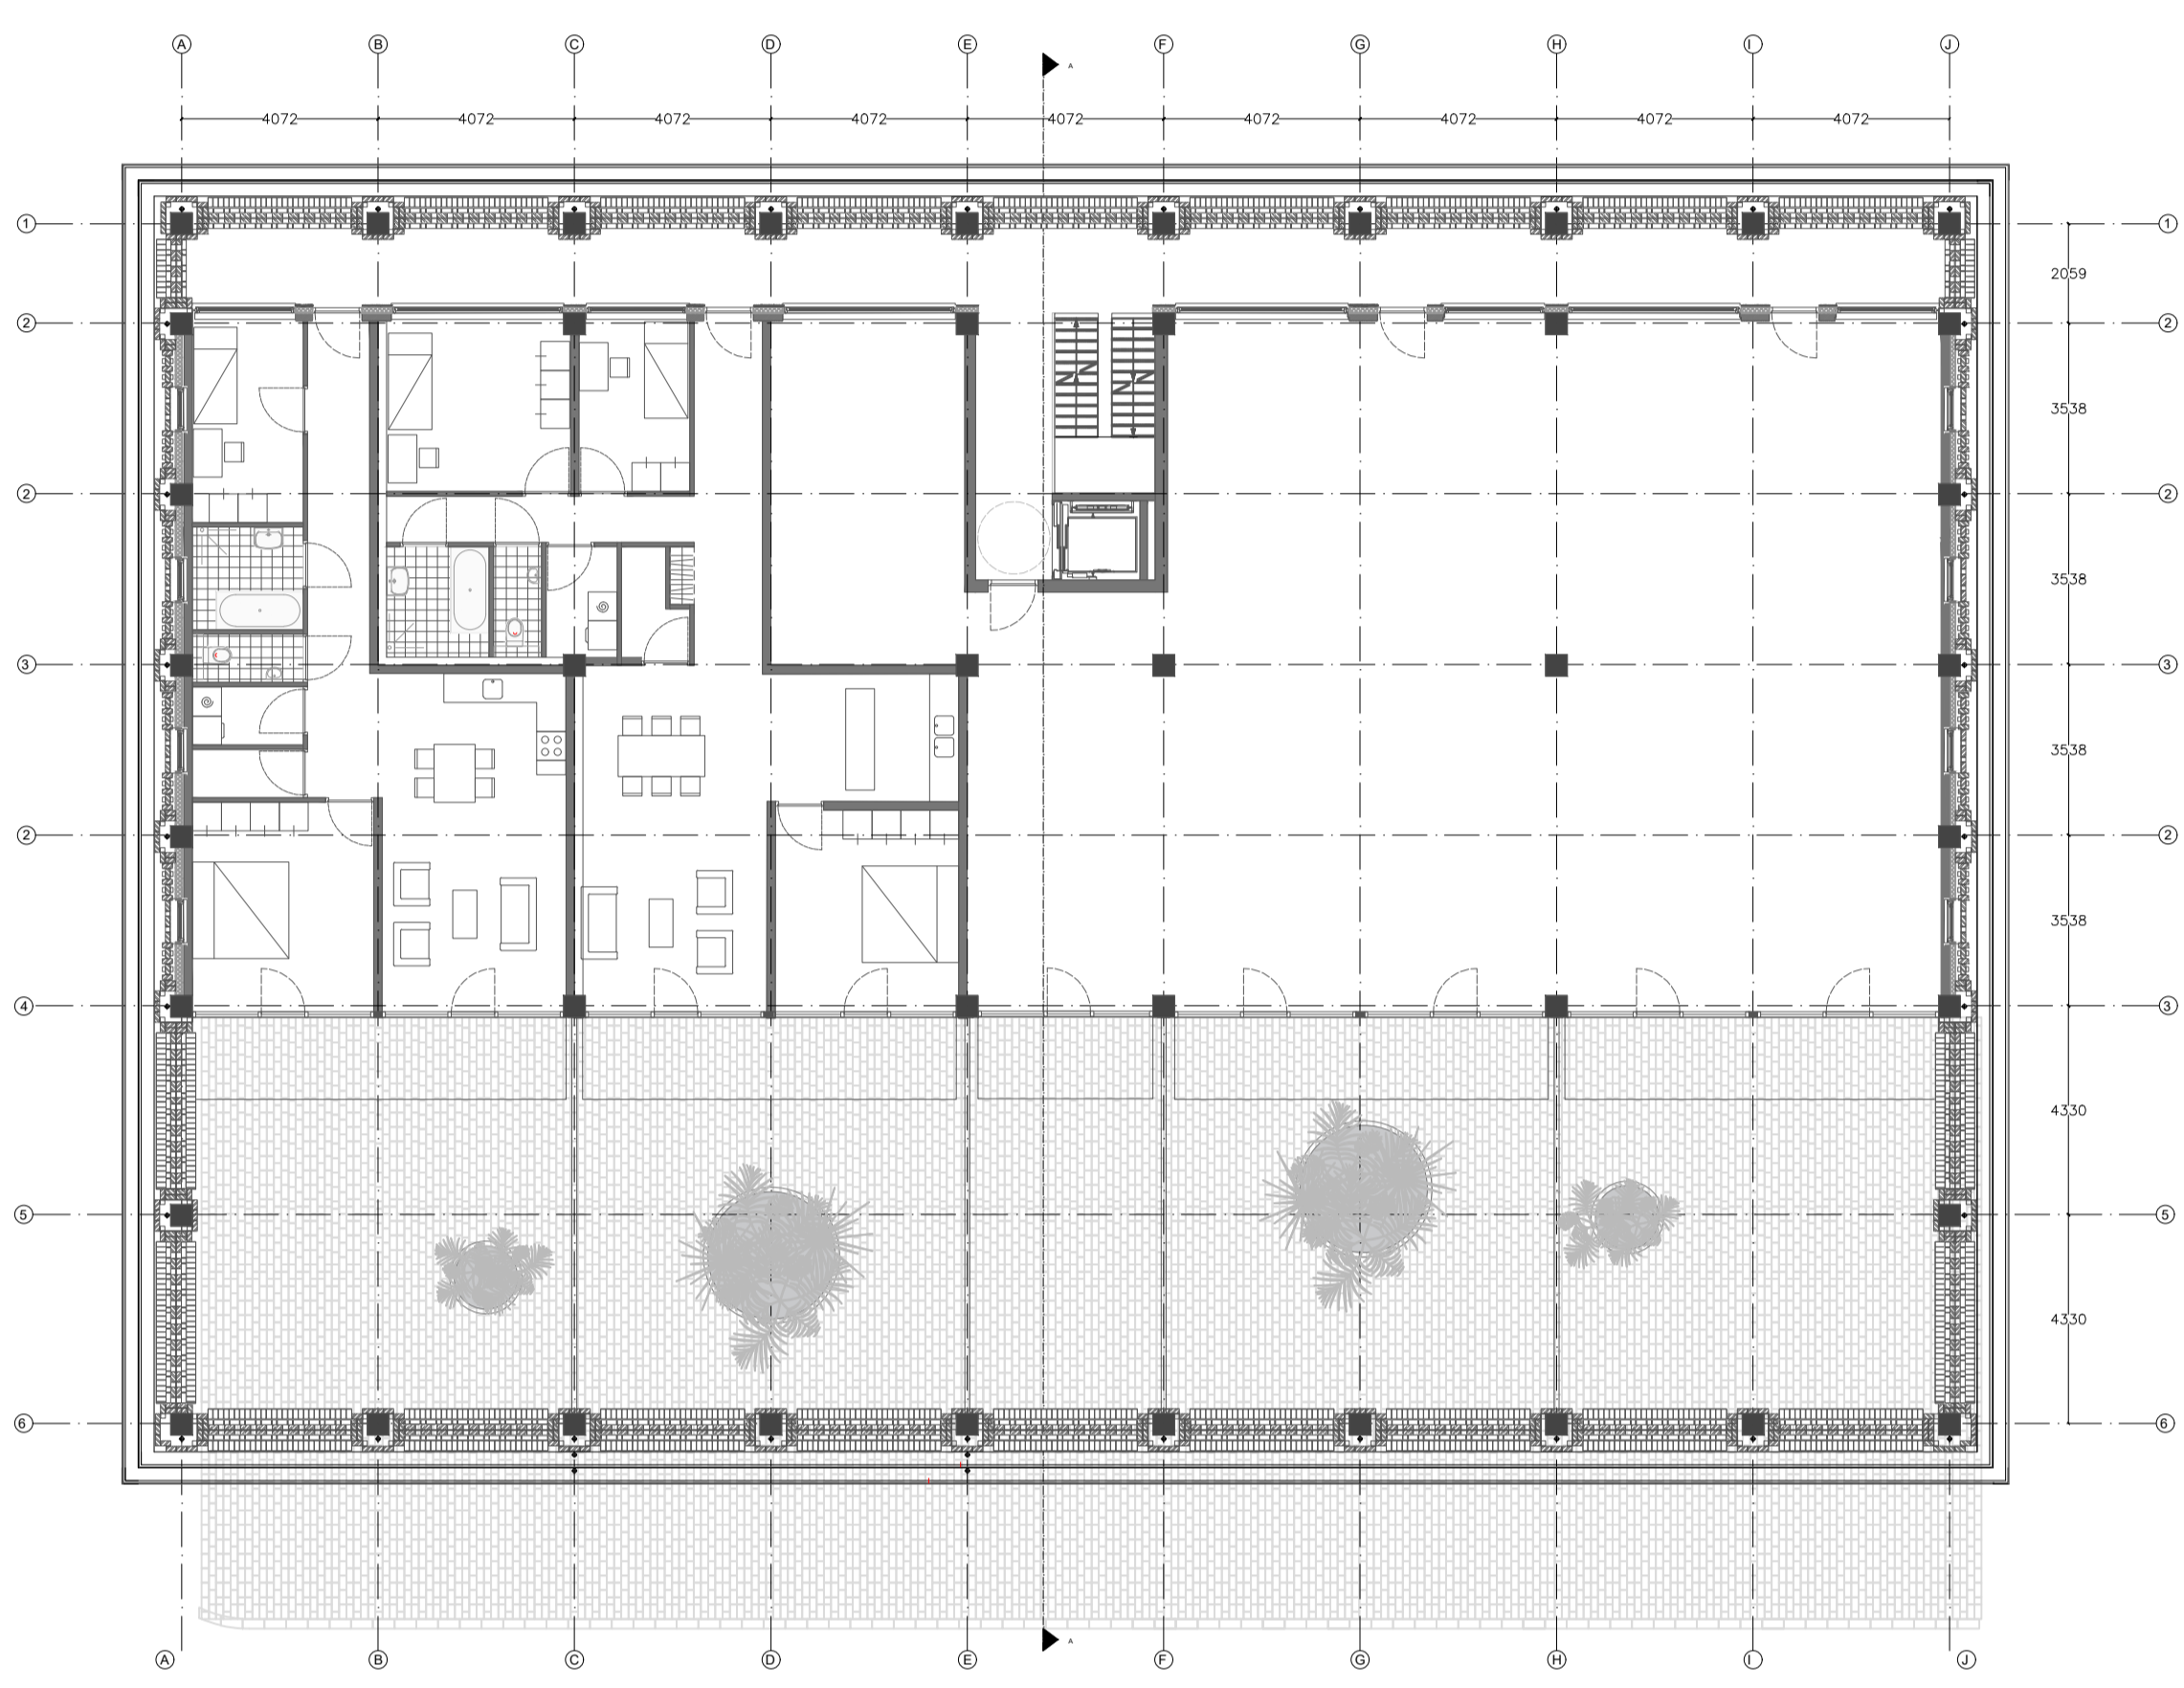

Tektoniek / Green place in centre Florance  
Phylcia Kok Sey Tjong

ground floor plan

inside / east facade  
glass and architecture concrete

ground plan option 1

inside / west facade  
glass and architecture concrete

ground plan option 2

front and back / west and east facade  
brazilian brickwork

section A

side / north and south facade  
brazilian brickwork

classic courtyard

courtyard to the front

garden for solid and Via de' Tombuoni