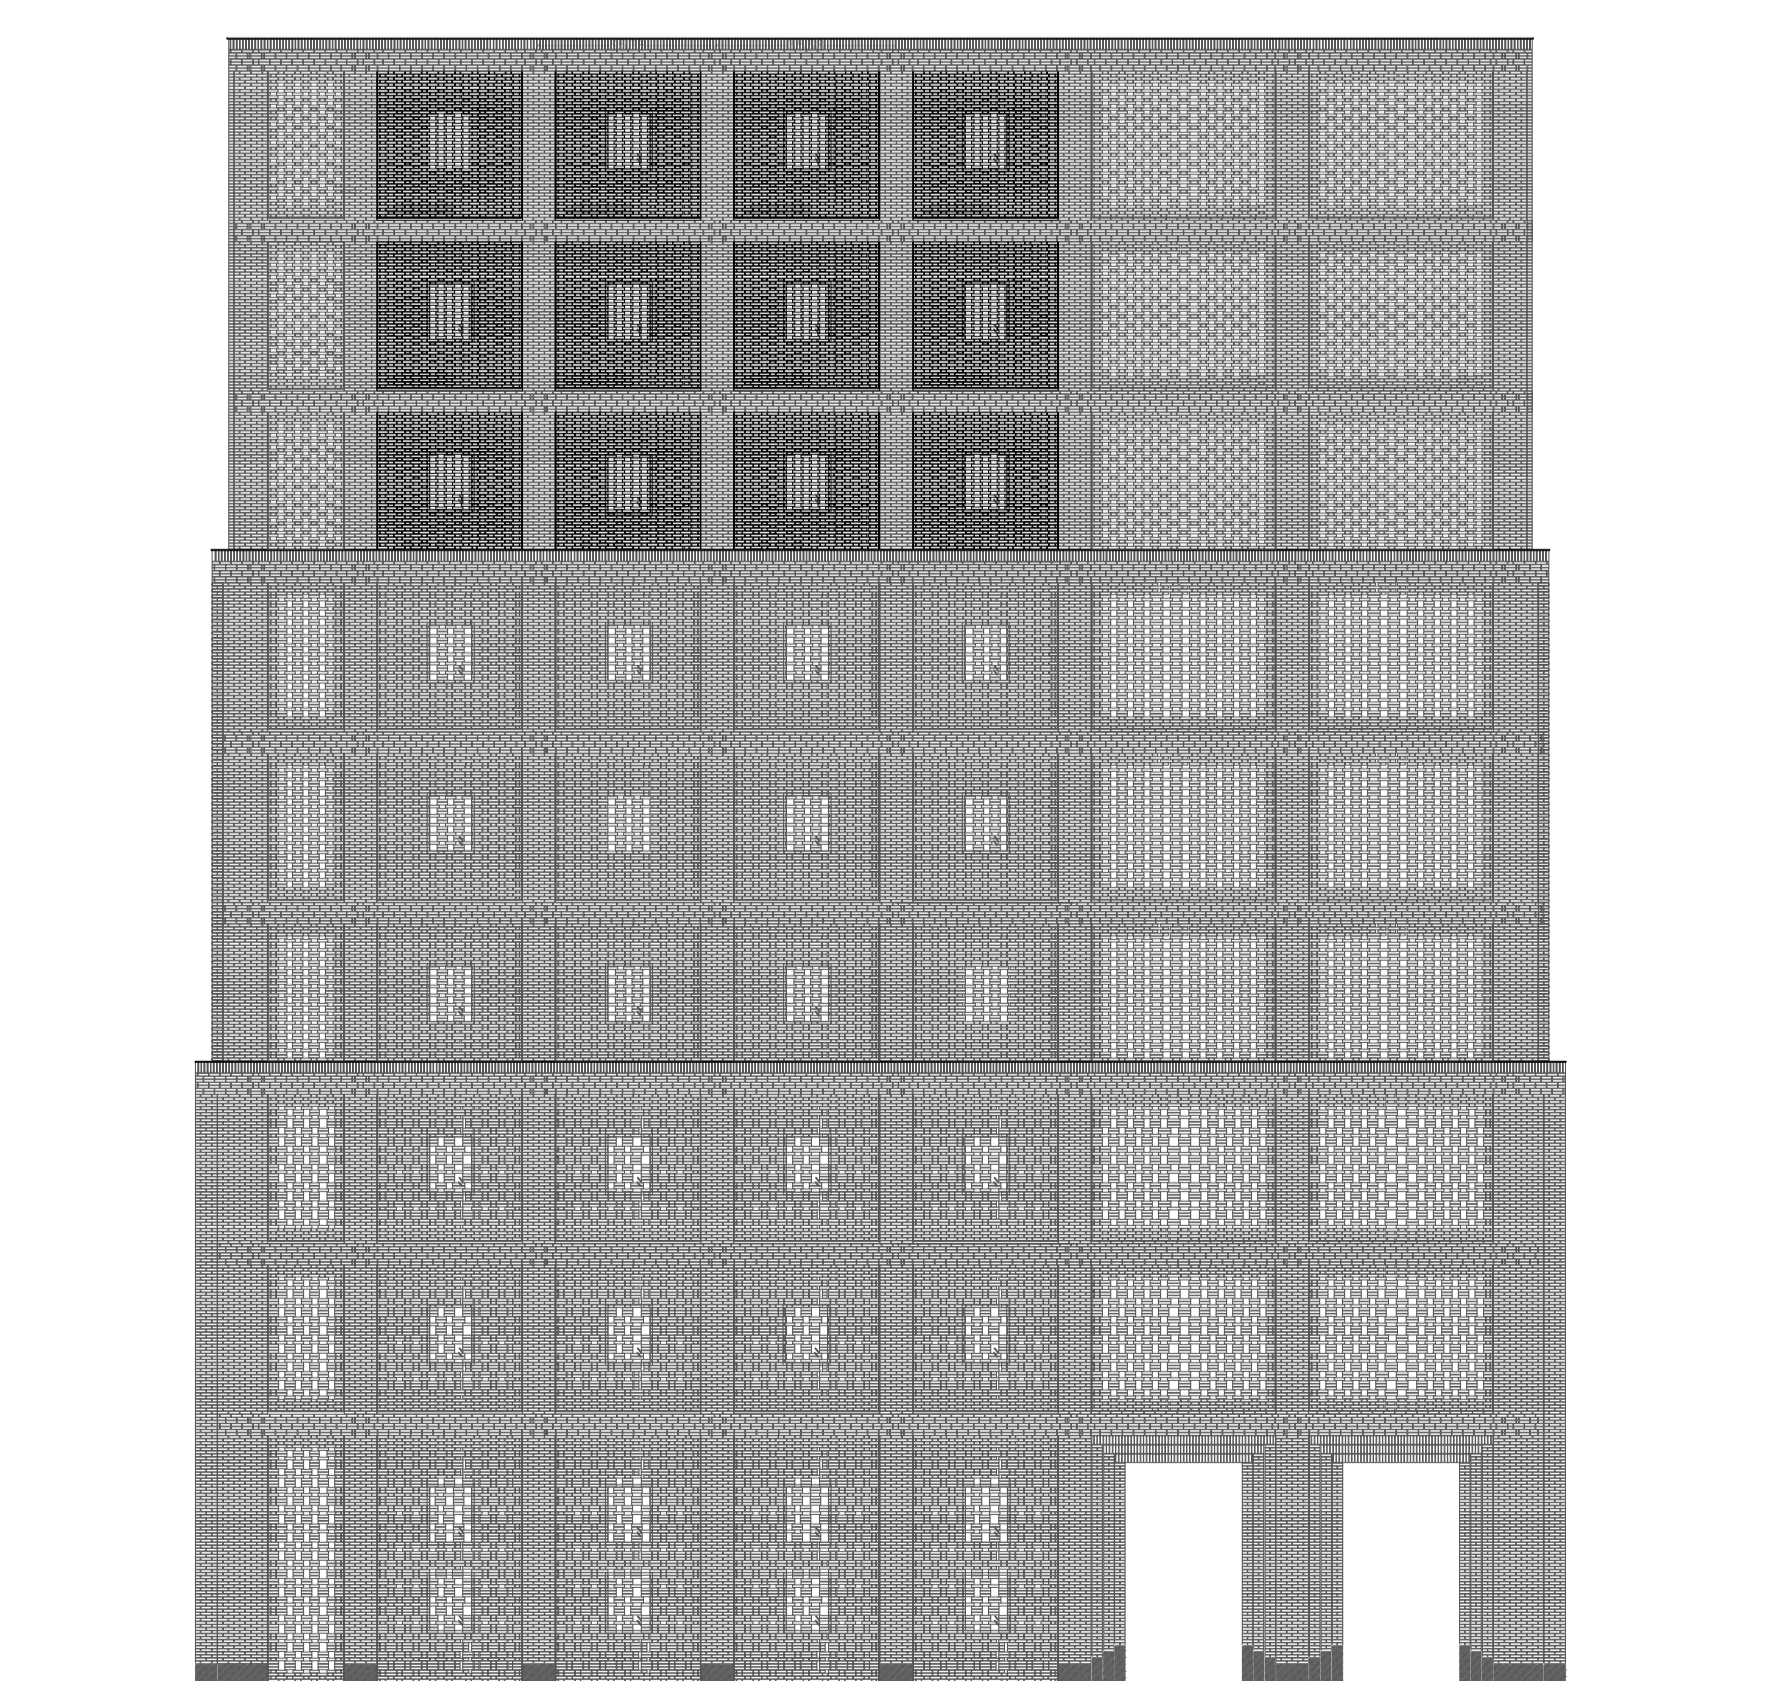

Tektoniek / Green place in centre Florance  
Phylcia Kok Sey Tjong

ground floor plan

inside / east facade  
glass and architecture concrete

ground plan option 1

inside / west facade  
glass and architecture concrete

ground plan option 2

front and back / west and east facade  
brazilian brickwork

section A

side / north and south facade  
brazilian brickwork

classic courtyard

courtyard to the front

garden for solid and Via de' Tombuoni