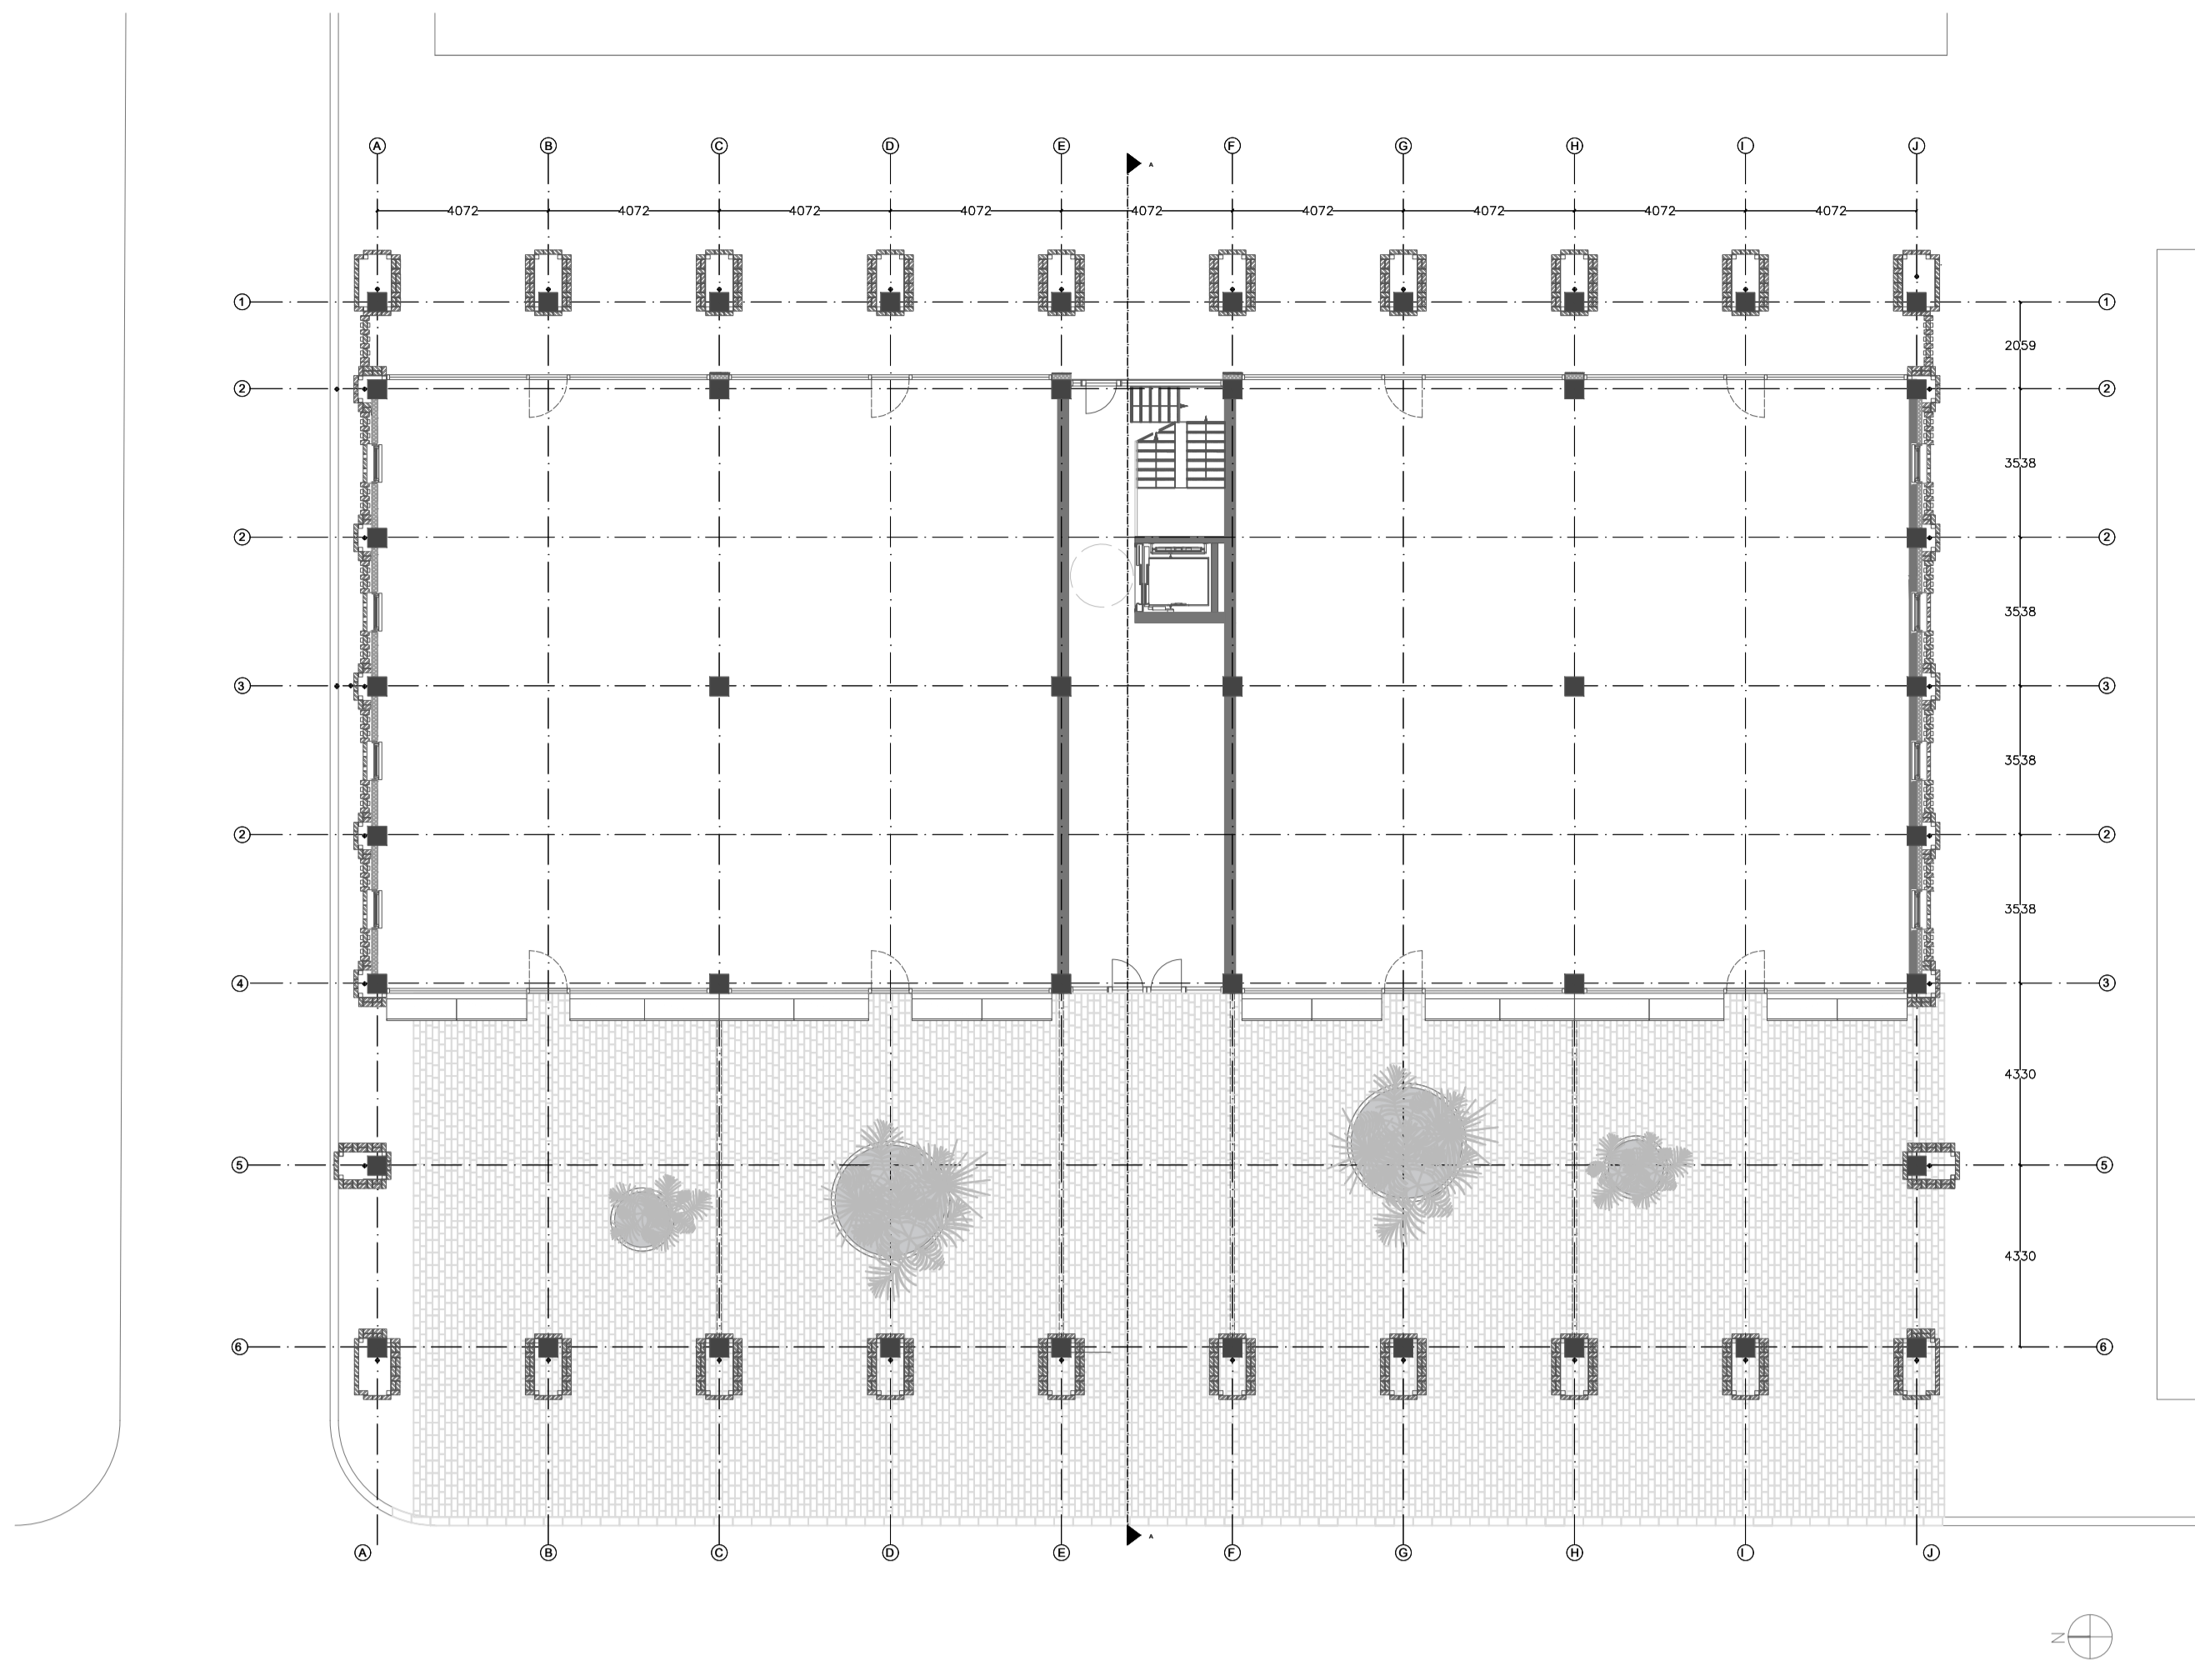

Tektoniek / Green place in centre Florance  
Phylcia Kok Sey Tjong

ground floor plan

inside / east facade  
glass and architecture concrete

ground plan option 1

inside / west facade  
glass and architecture concrete

ground plan option 2

front and back / west and east facade  
brazilian brickwork

section A

side / north and south facade  
brazilian brickwork

classic courtyard

courtyard to the front

garden for solid and Via de' Tombuoni