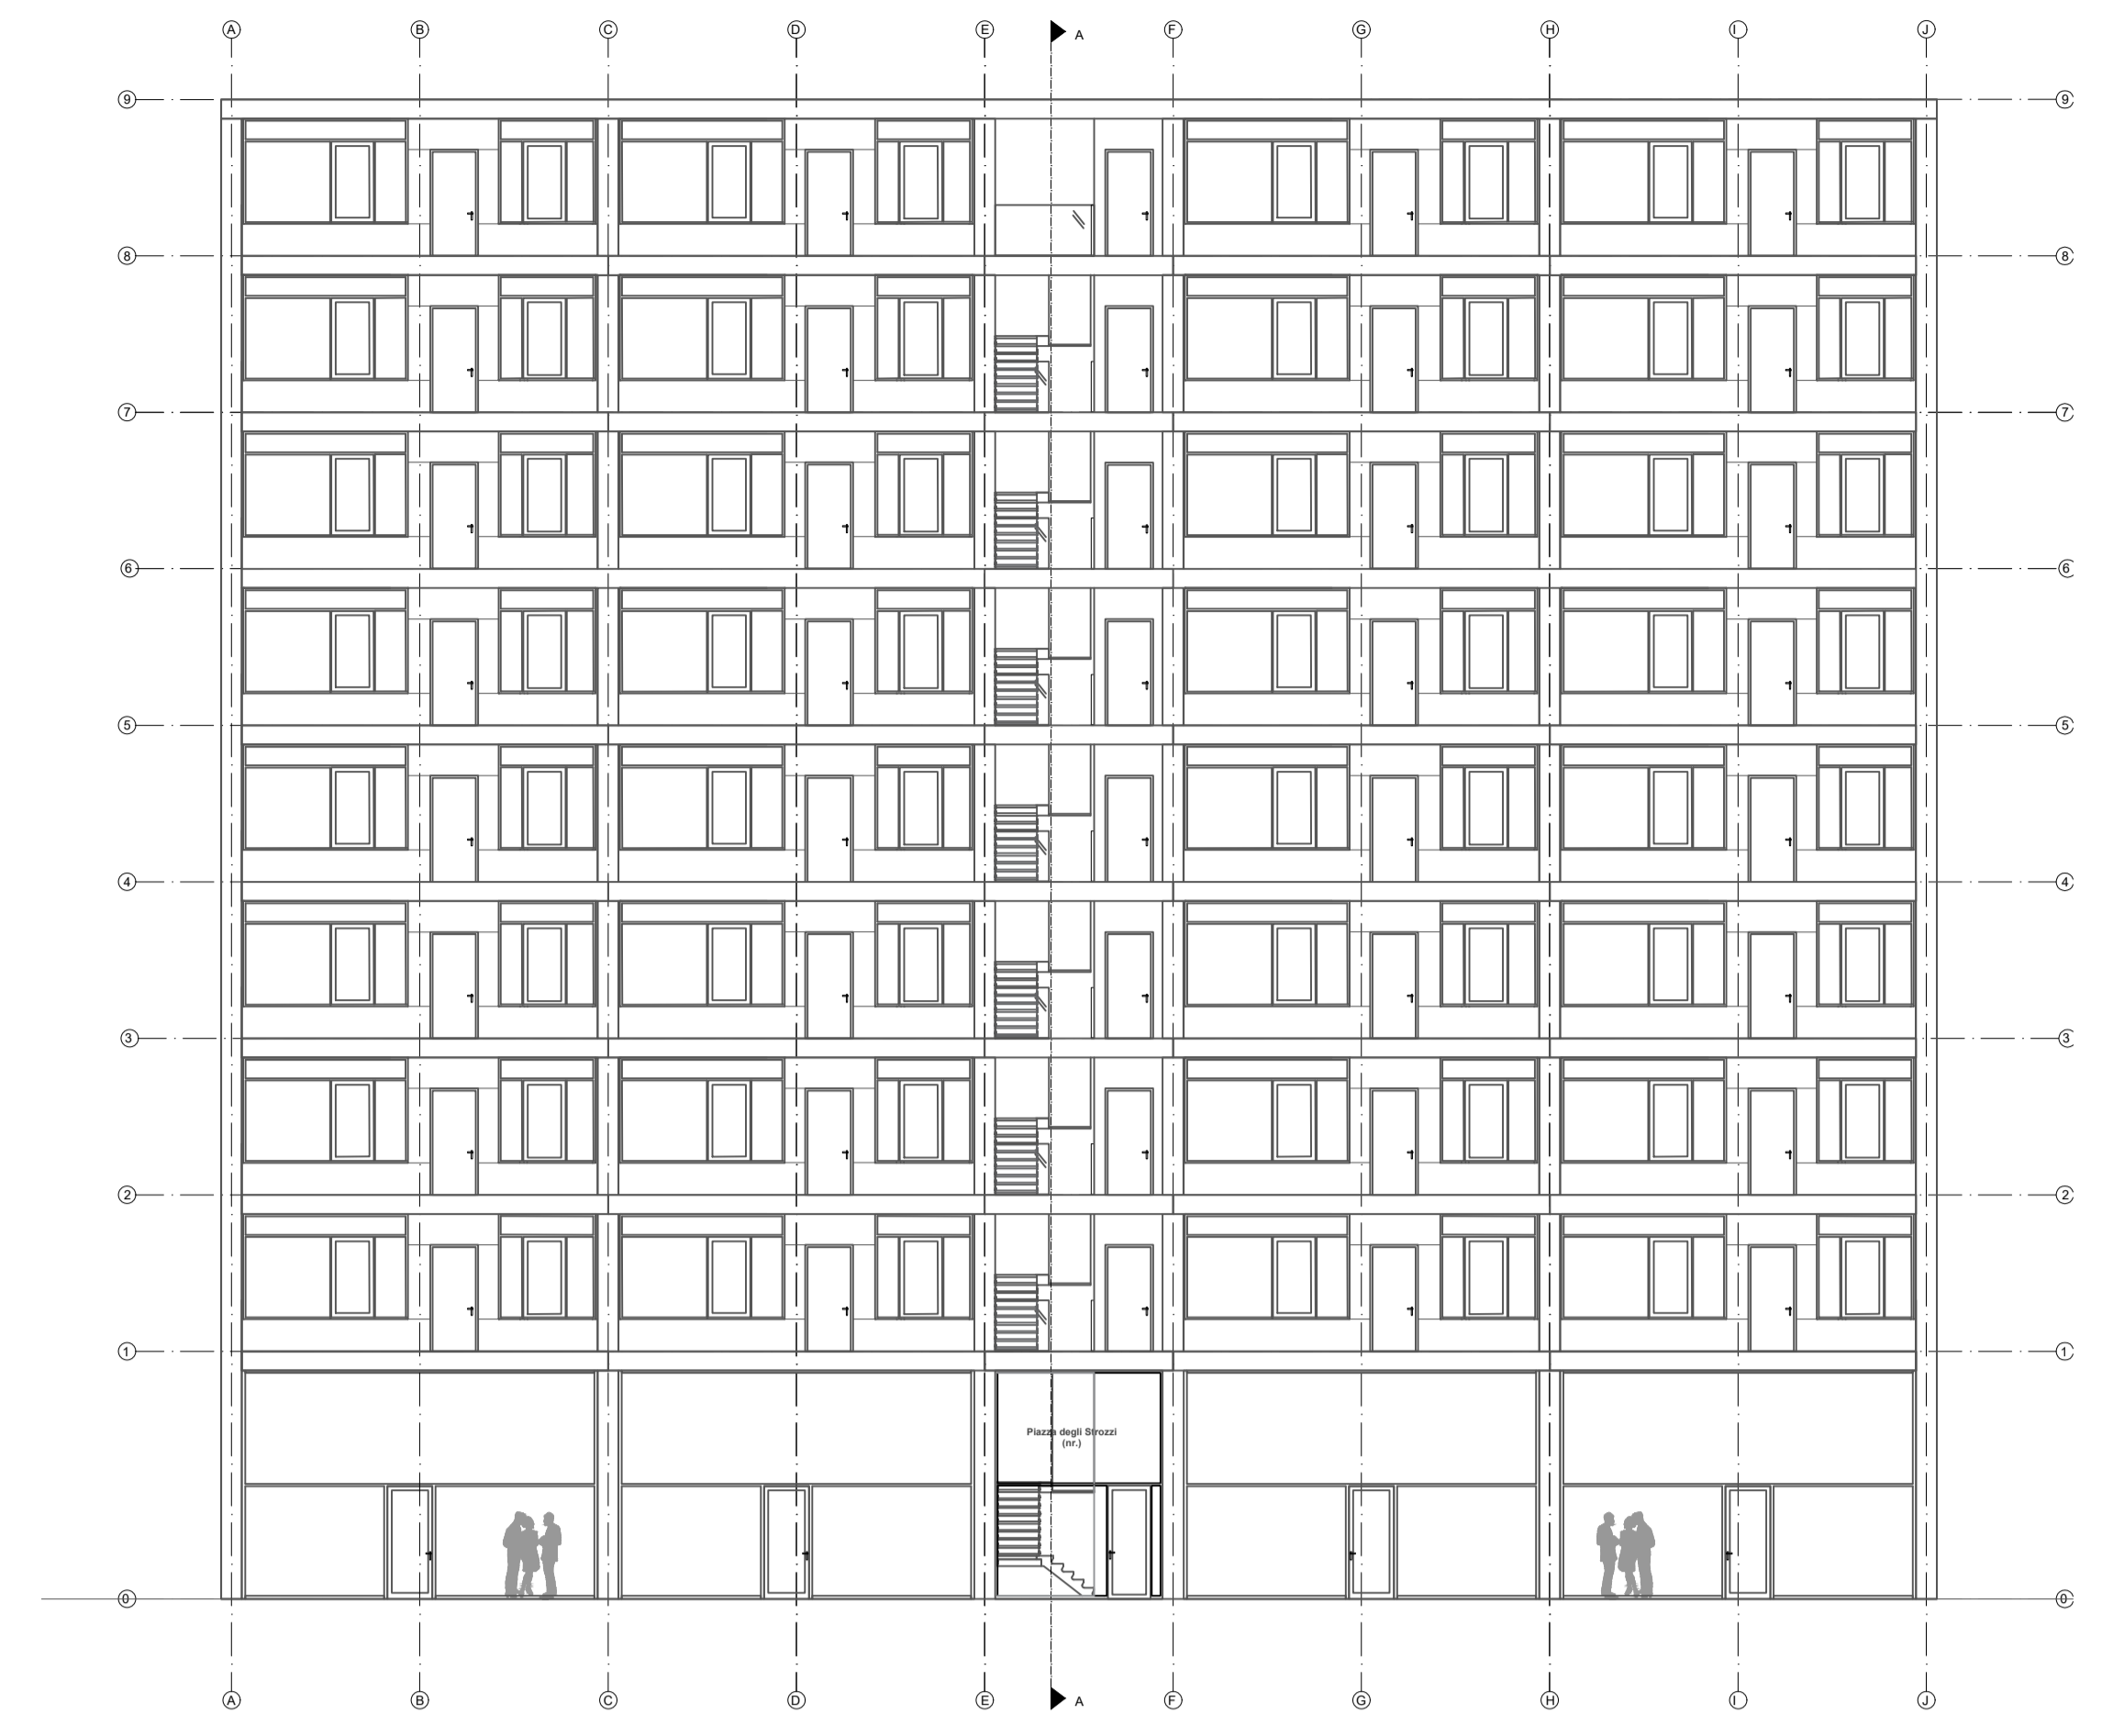

Tektoniek / Green place in centre Florance  
Phylcia Kok Sey Tjong

ground floor plan

inside / east facade  
glass and architecture concrete

ground plan option 1

inside / west facade  
glass and architecture concrete

ground plan option 2

front and back / west and east facade  
brazilian brickwork

section A

side / north and south facade  
brazilian brickwork

classic courtyard

courtyard to the front

garden for solid and Via de' Tombuoni