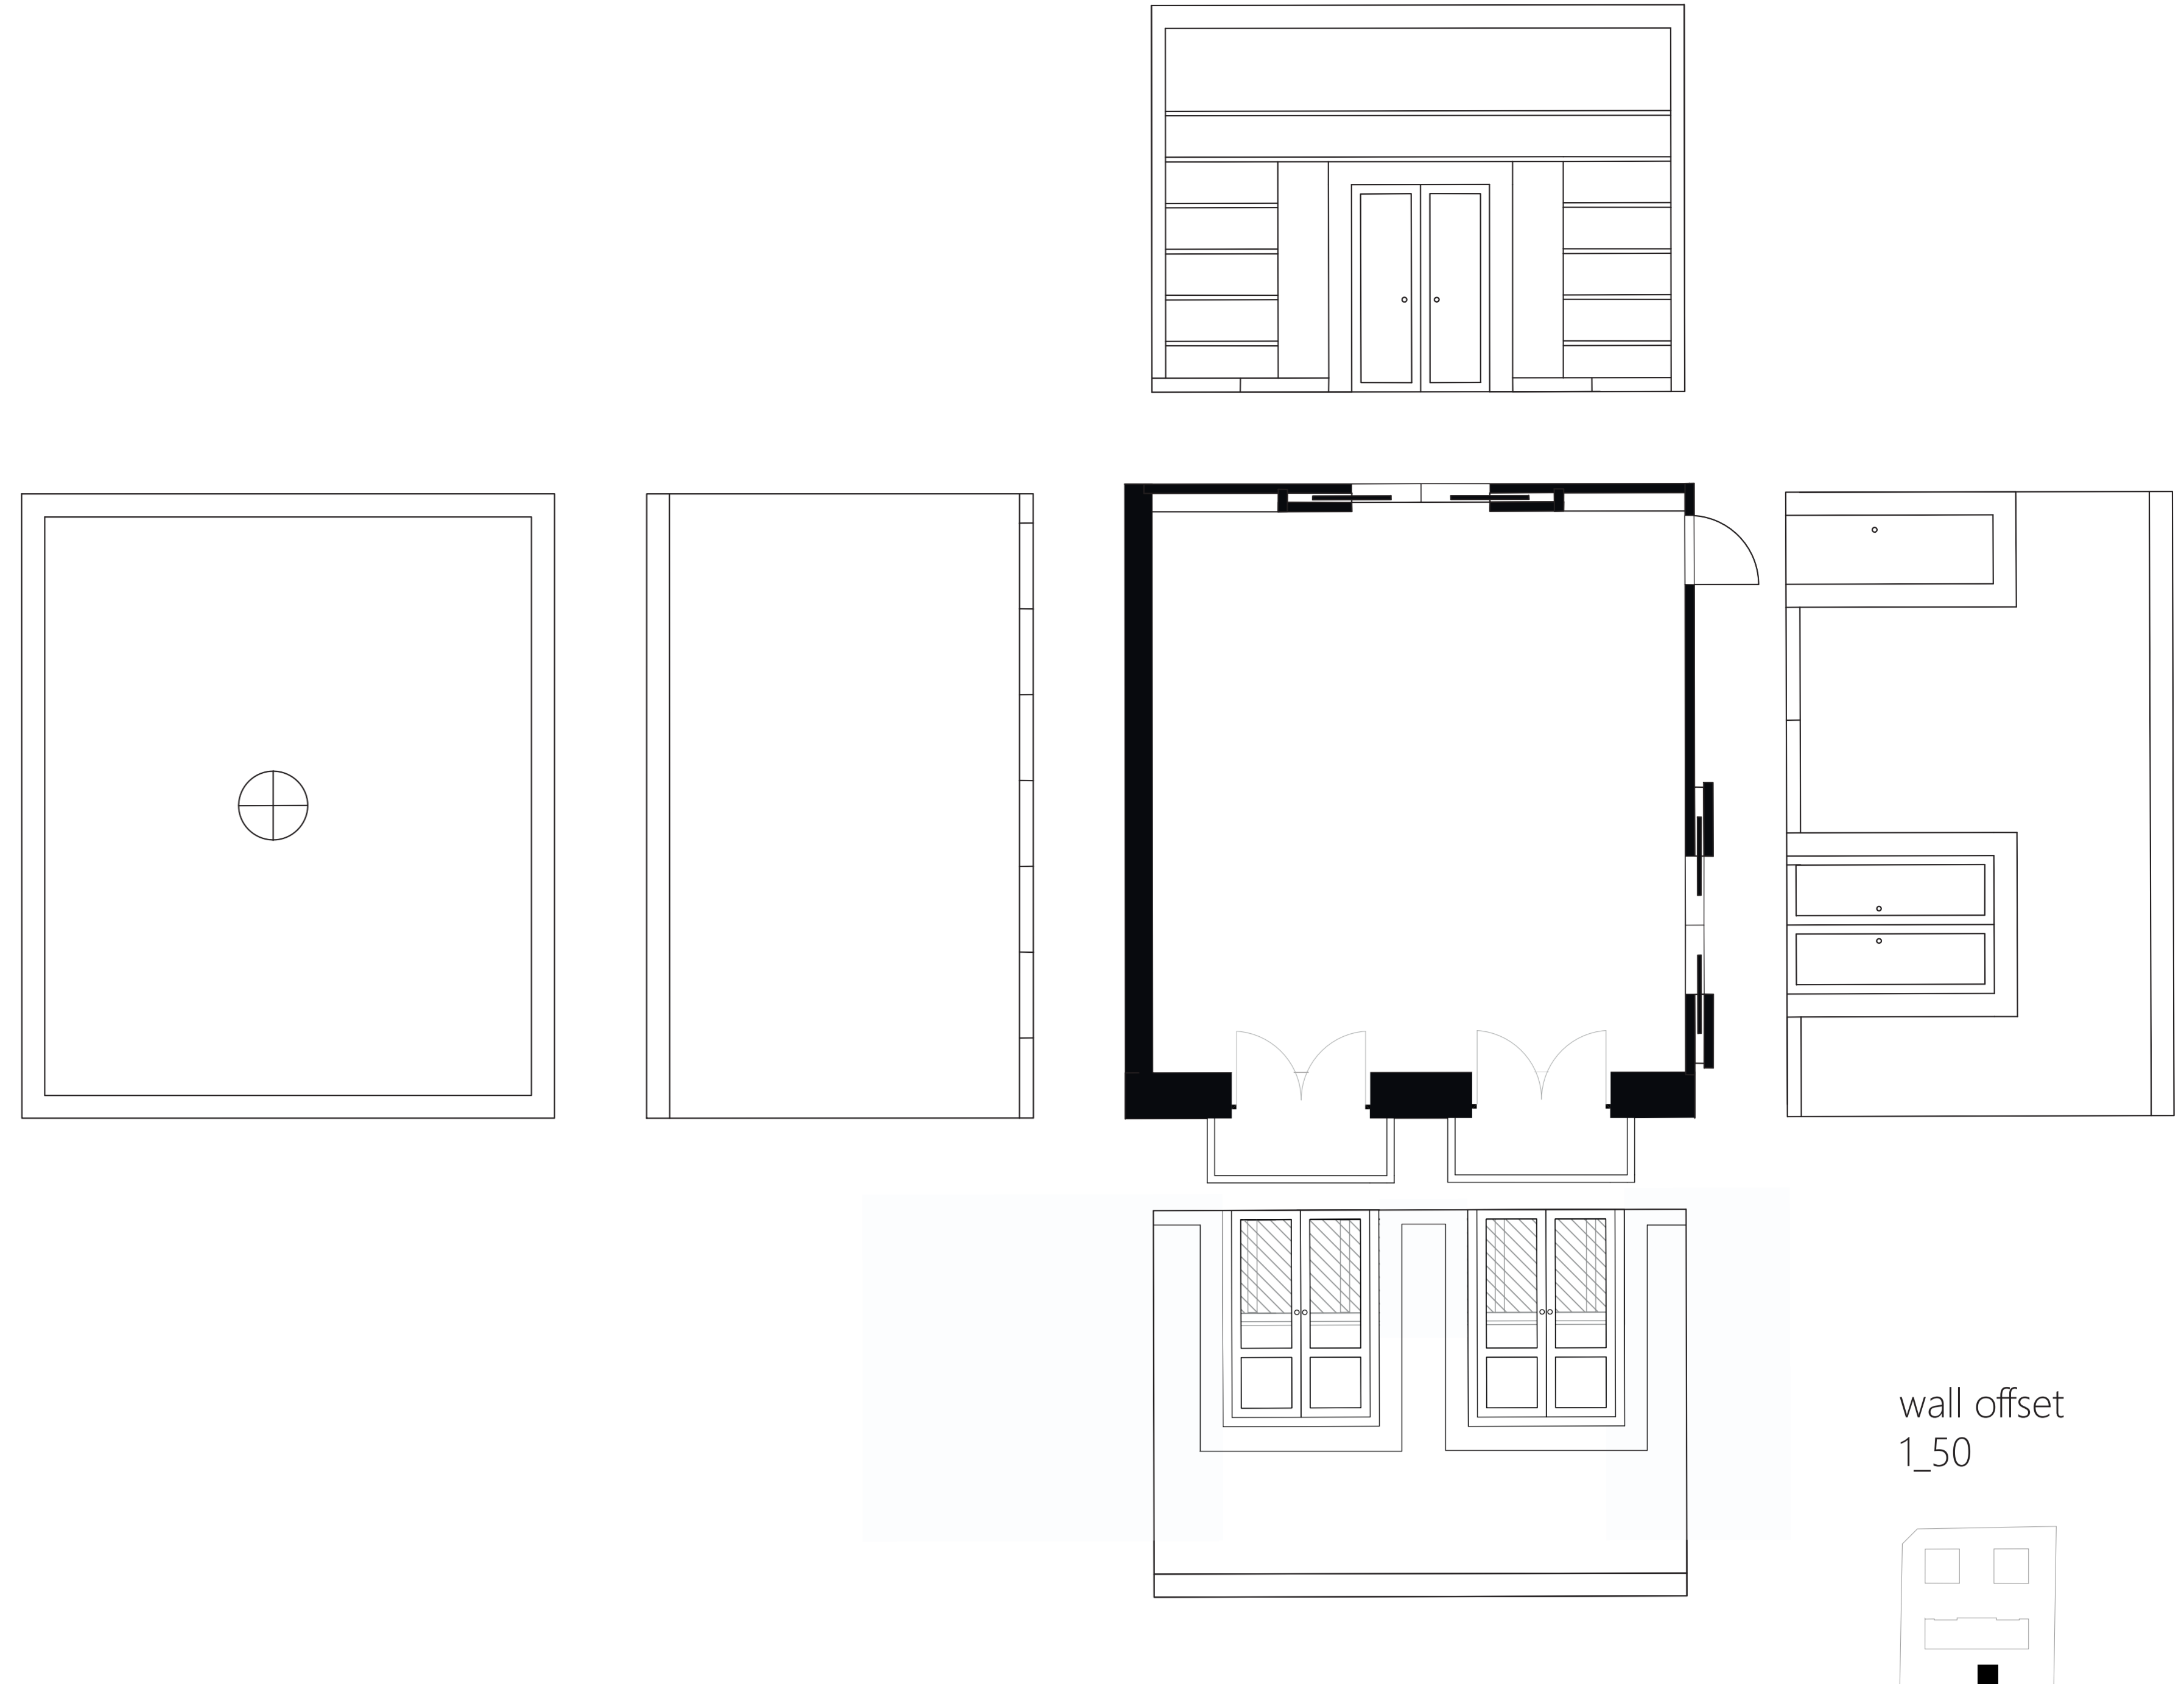

"Flee the hectic city life of Naples"

2 apartment
 sixth floor
 1,200

wall offset
 1,50

10 apartments
 x five floors
 1,200

facades courts
 /section
 1,200

groundfloor /
 mezzanine
 1,200

Facade stairs
 /section
 1,200

groundfloor+0
 1,200

Facade
 1,200

Siteplan
 1,2000

floor stairs
 1,20

"Flee the hectic city life of Naples"

stair section
1_20

stair facade
1_20