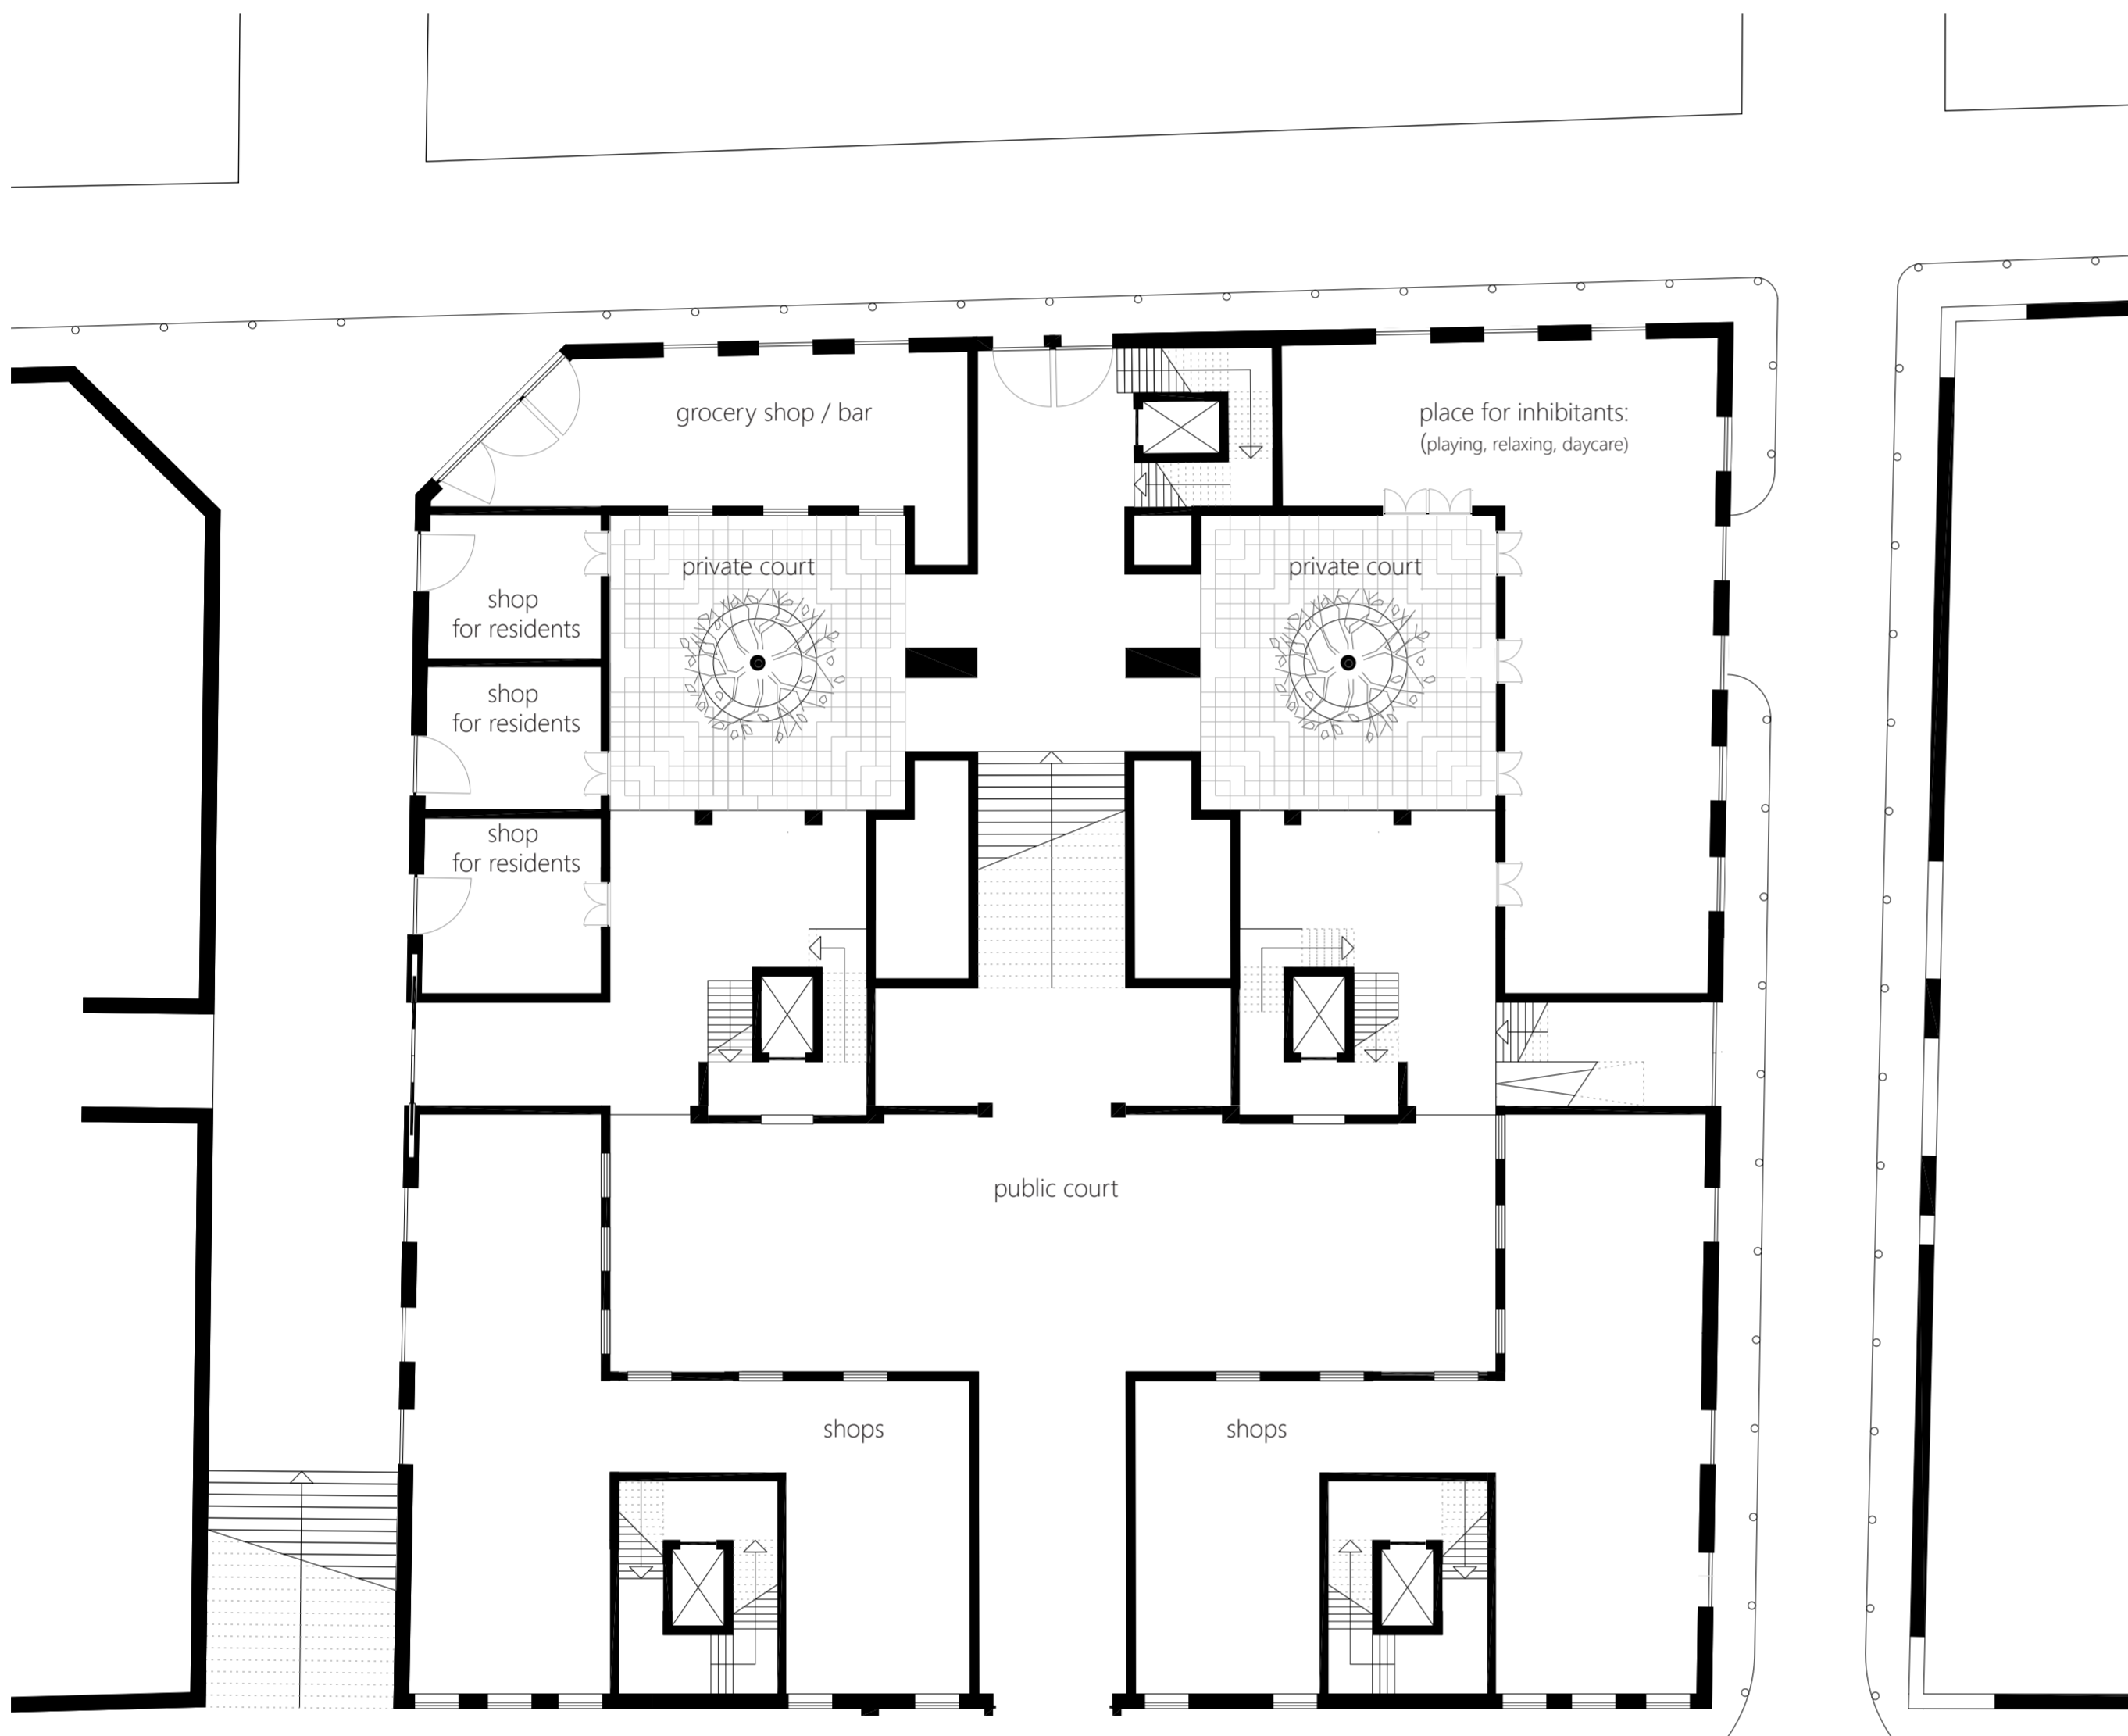

"Flee the hectic city life of Naples"

2 apartment
 sixth floor
 1,200

wall offset
 1,50

10 apartments
 x five floors
 1,200

facades courts
 /section
 1,200

groundfloor /
 mezzanine
 1,200

Facade stairs
 /section
 1,200

groundfloor+0
 1,200

Facade
 1,200

Siteplan
 1,2000

floor stairs
 1,20

"Flee the hectic city life of Naples"

stair section
1_20

stair facade
1_20