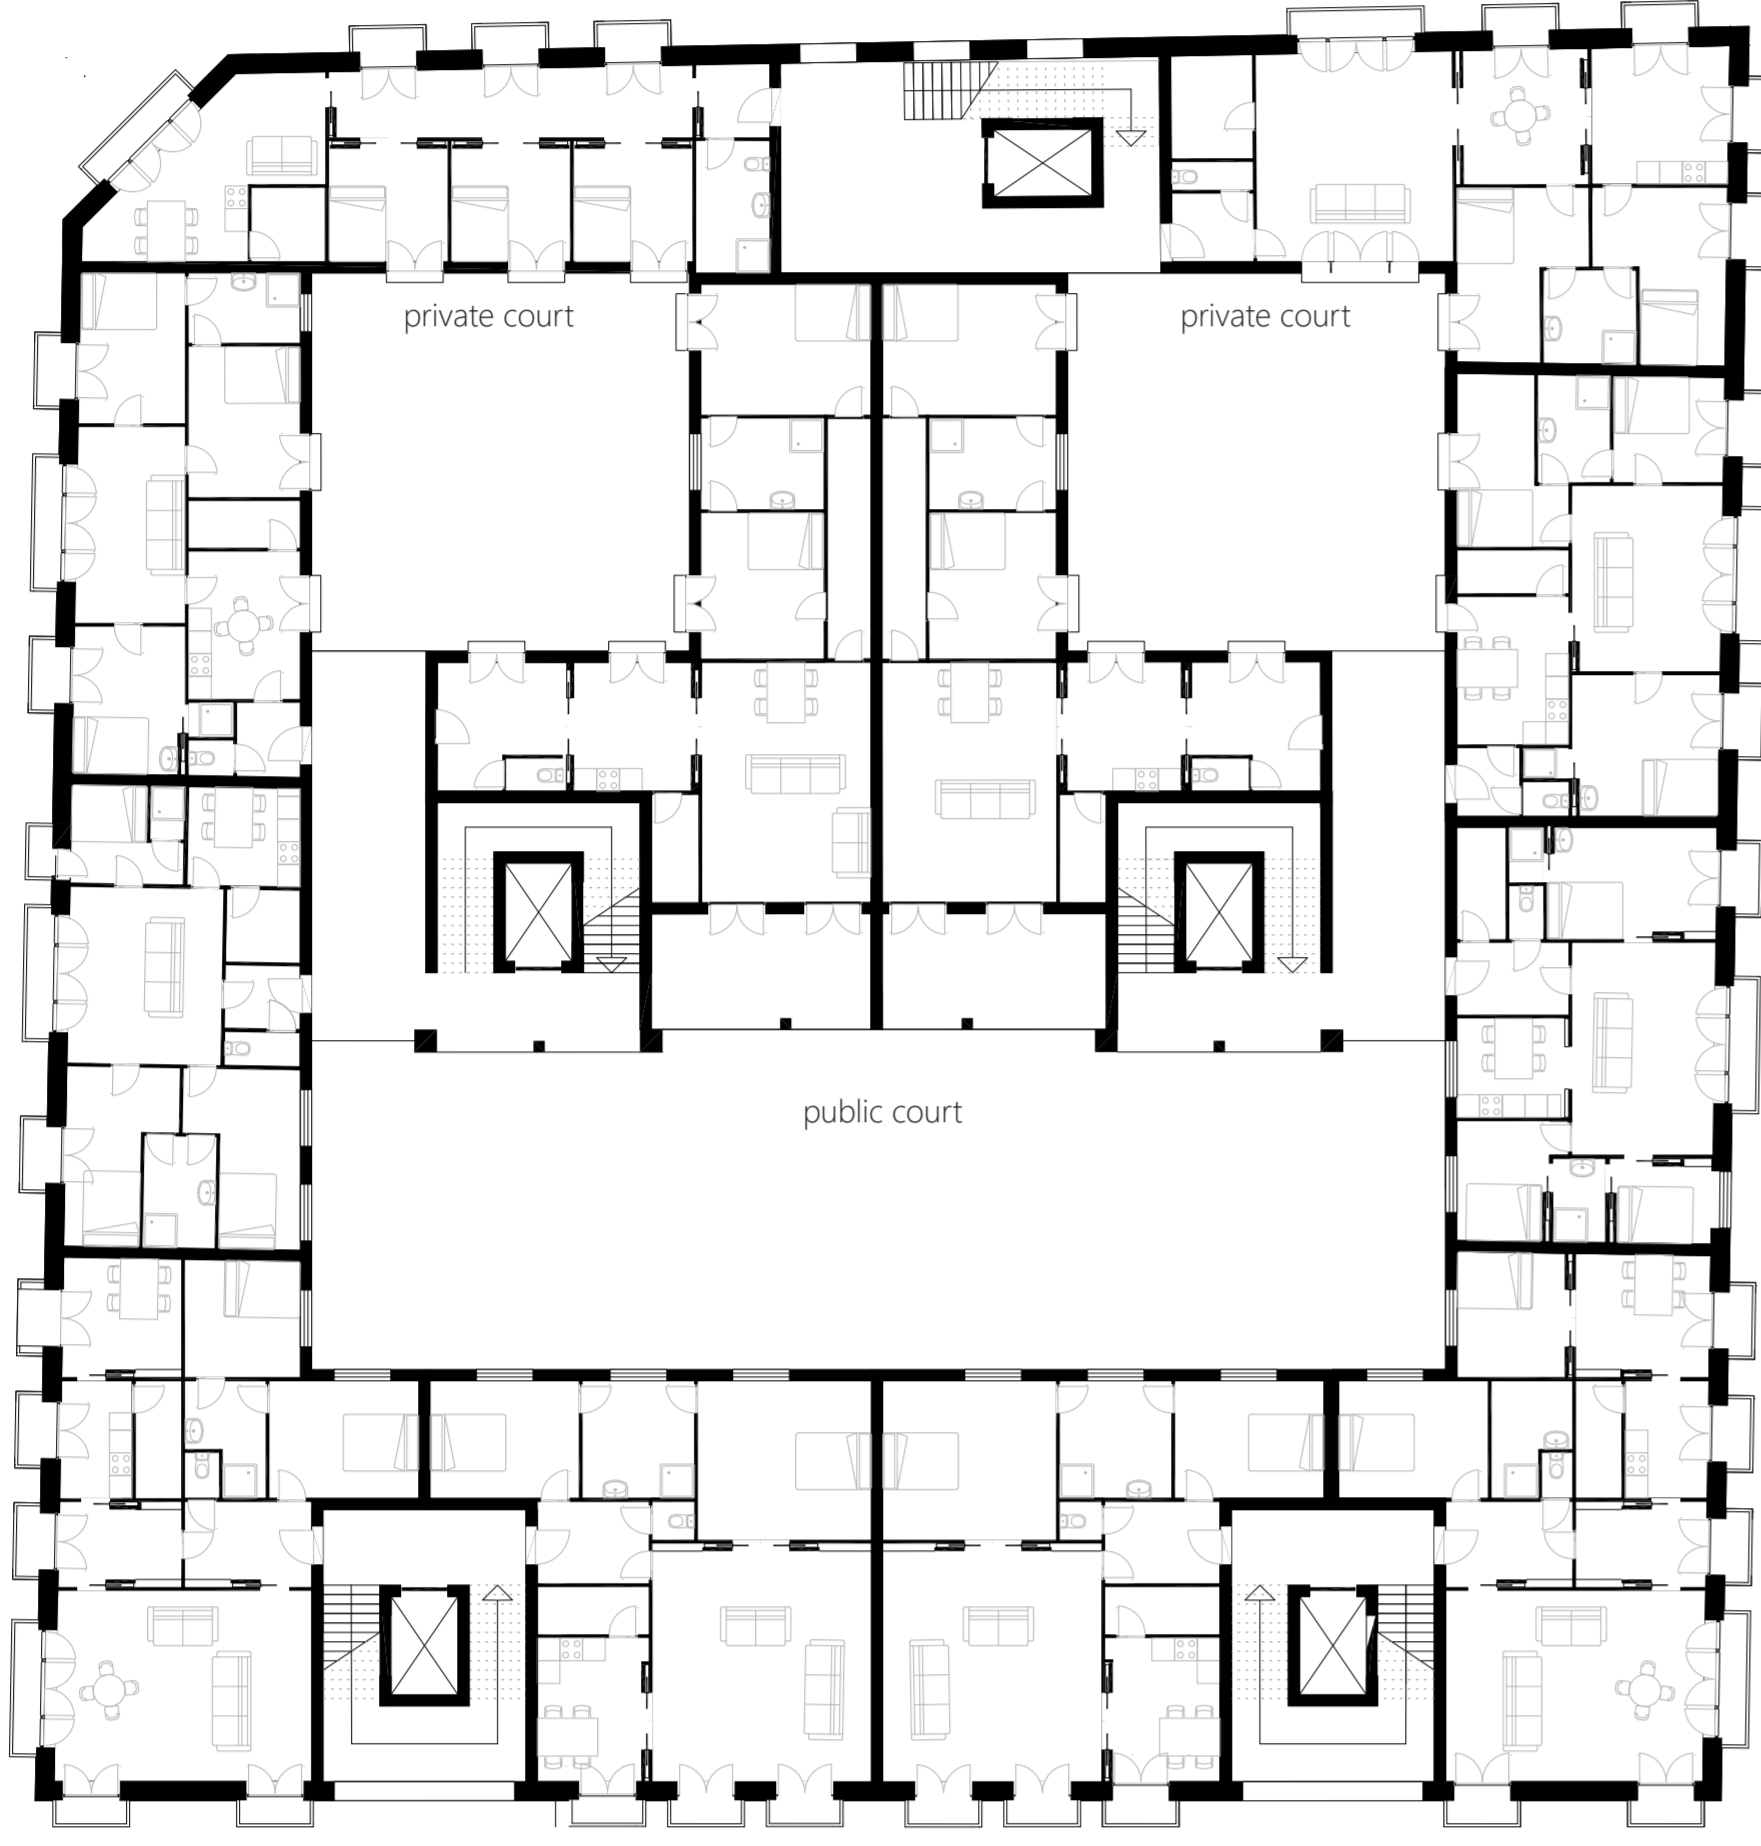

"Flee the hectic city life of Naples"

2 apartment
 sixth floor
 1,200

wall offset
 1,50

10 apartments
 x five floors
 1,200

facades courts
 /section
 1,200

groundfloor /
 mezzanine
 1,200

Facade stairs
 /section
 1,200

groundfloor+0
 1,200

Facade
 1,200

Siteplan
 1,2000

floor stairs
 1,20

"Flee the hectic city life of Naples"

stair section
1_20

stair facade
1_20