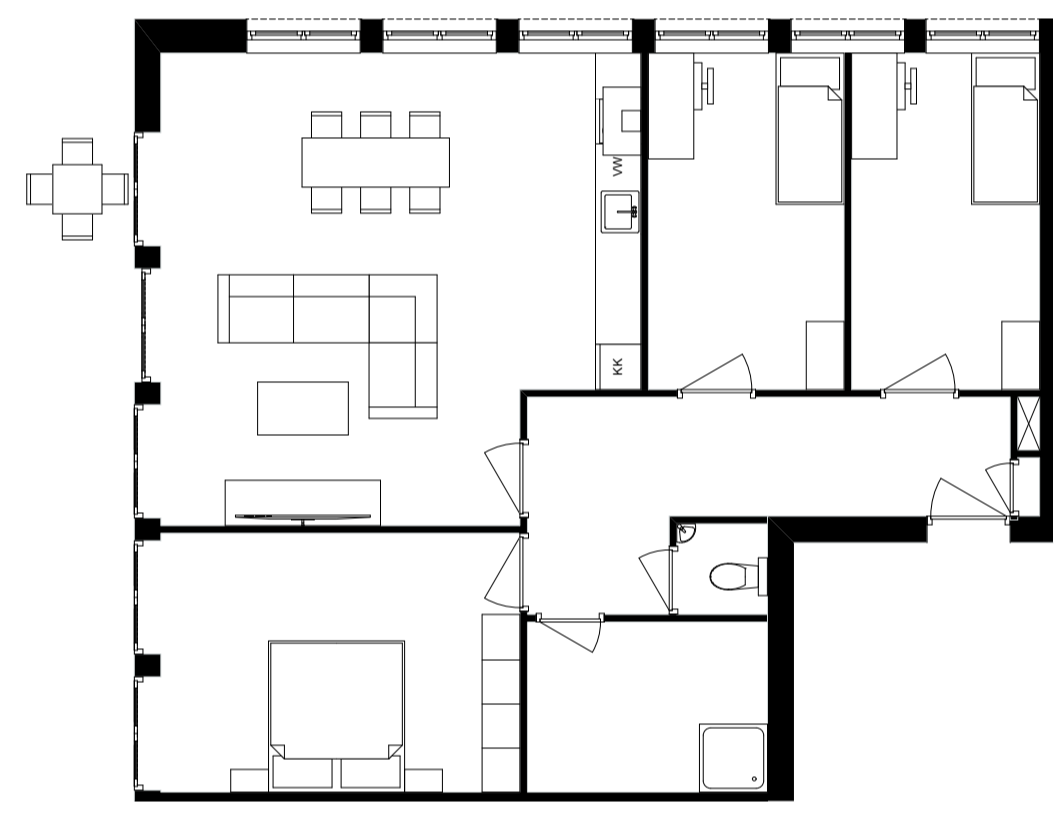

# Palazzo Moderno

"God is in the details."

Ground floor 1:100

Section A-A 1:100

Floors 1 till 6 1:100

Section B-B 1:100

## Apartments

Apartment 100m2

Corner apartment 100m2

Corner apartment 80m2

Apartment 80m2

Elevation Front 1:100

Elevation side 1:100

3D impression

# Palazzo Moderno

Facade fragment 1:20

Facade section 1:20

Floor plan section 1:20

Situation 1:2000