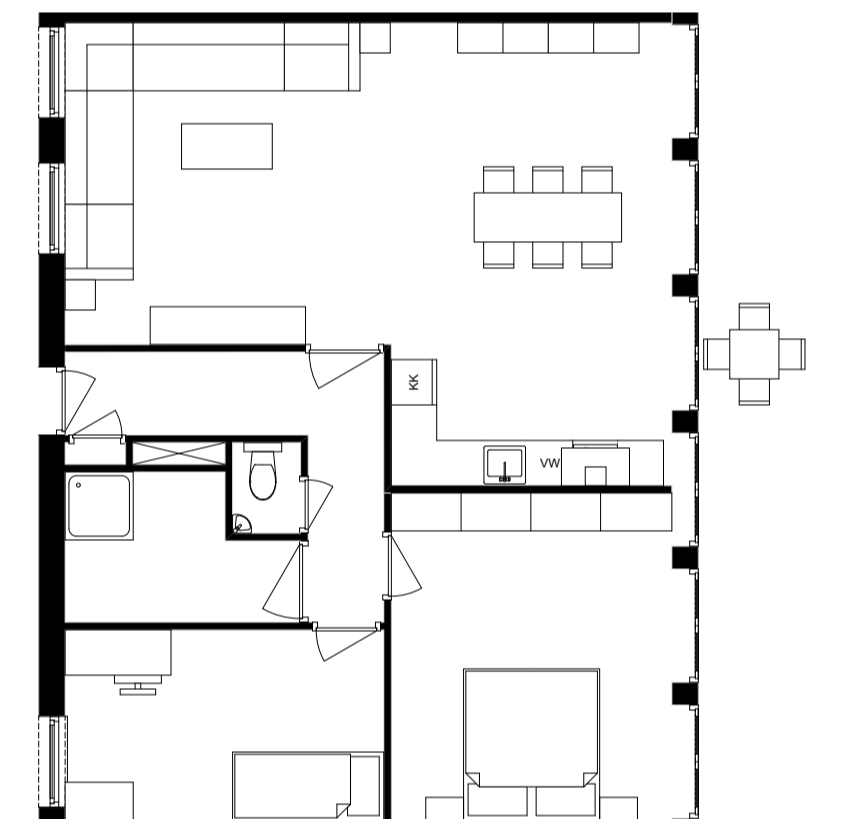

# Palazzo Moderno

"God is in the details."

Ground floor 1:100

Section A-A 1:100

Floors 1 till 6 1:100

Section B-B 1:100

## Apartments

Apartment 100m2

Corner apartment 100m2

Corner apartment 80m2

Apartment 80m2

Elevation Front 1:100

Elevation side 1:100

3D impression

# Palazzo Moderno

Facade fragment 1:20

Facade section 1:20

Floor plan section 1:20

Situation 1:2000