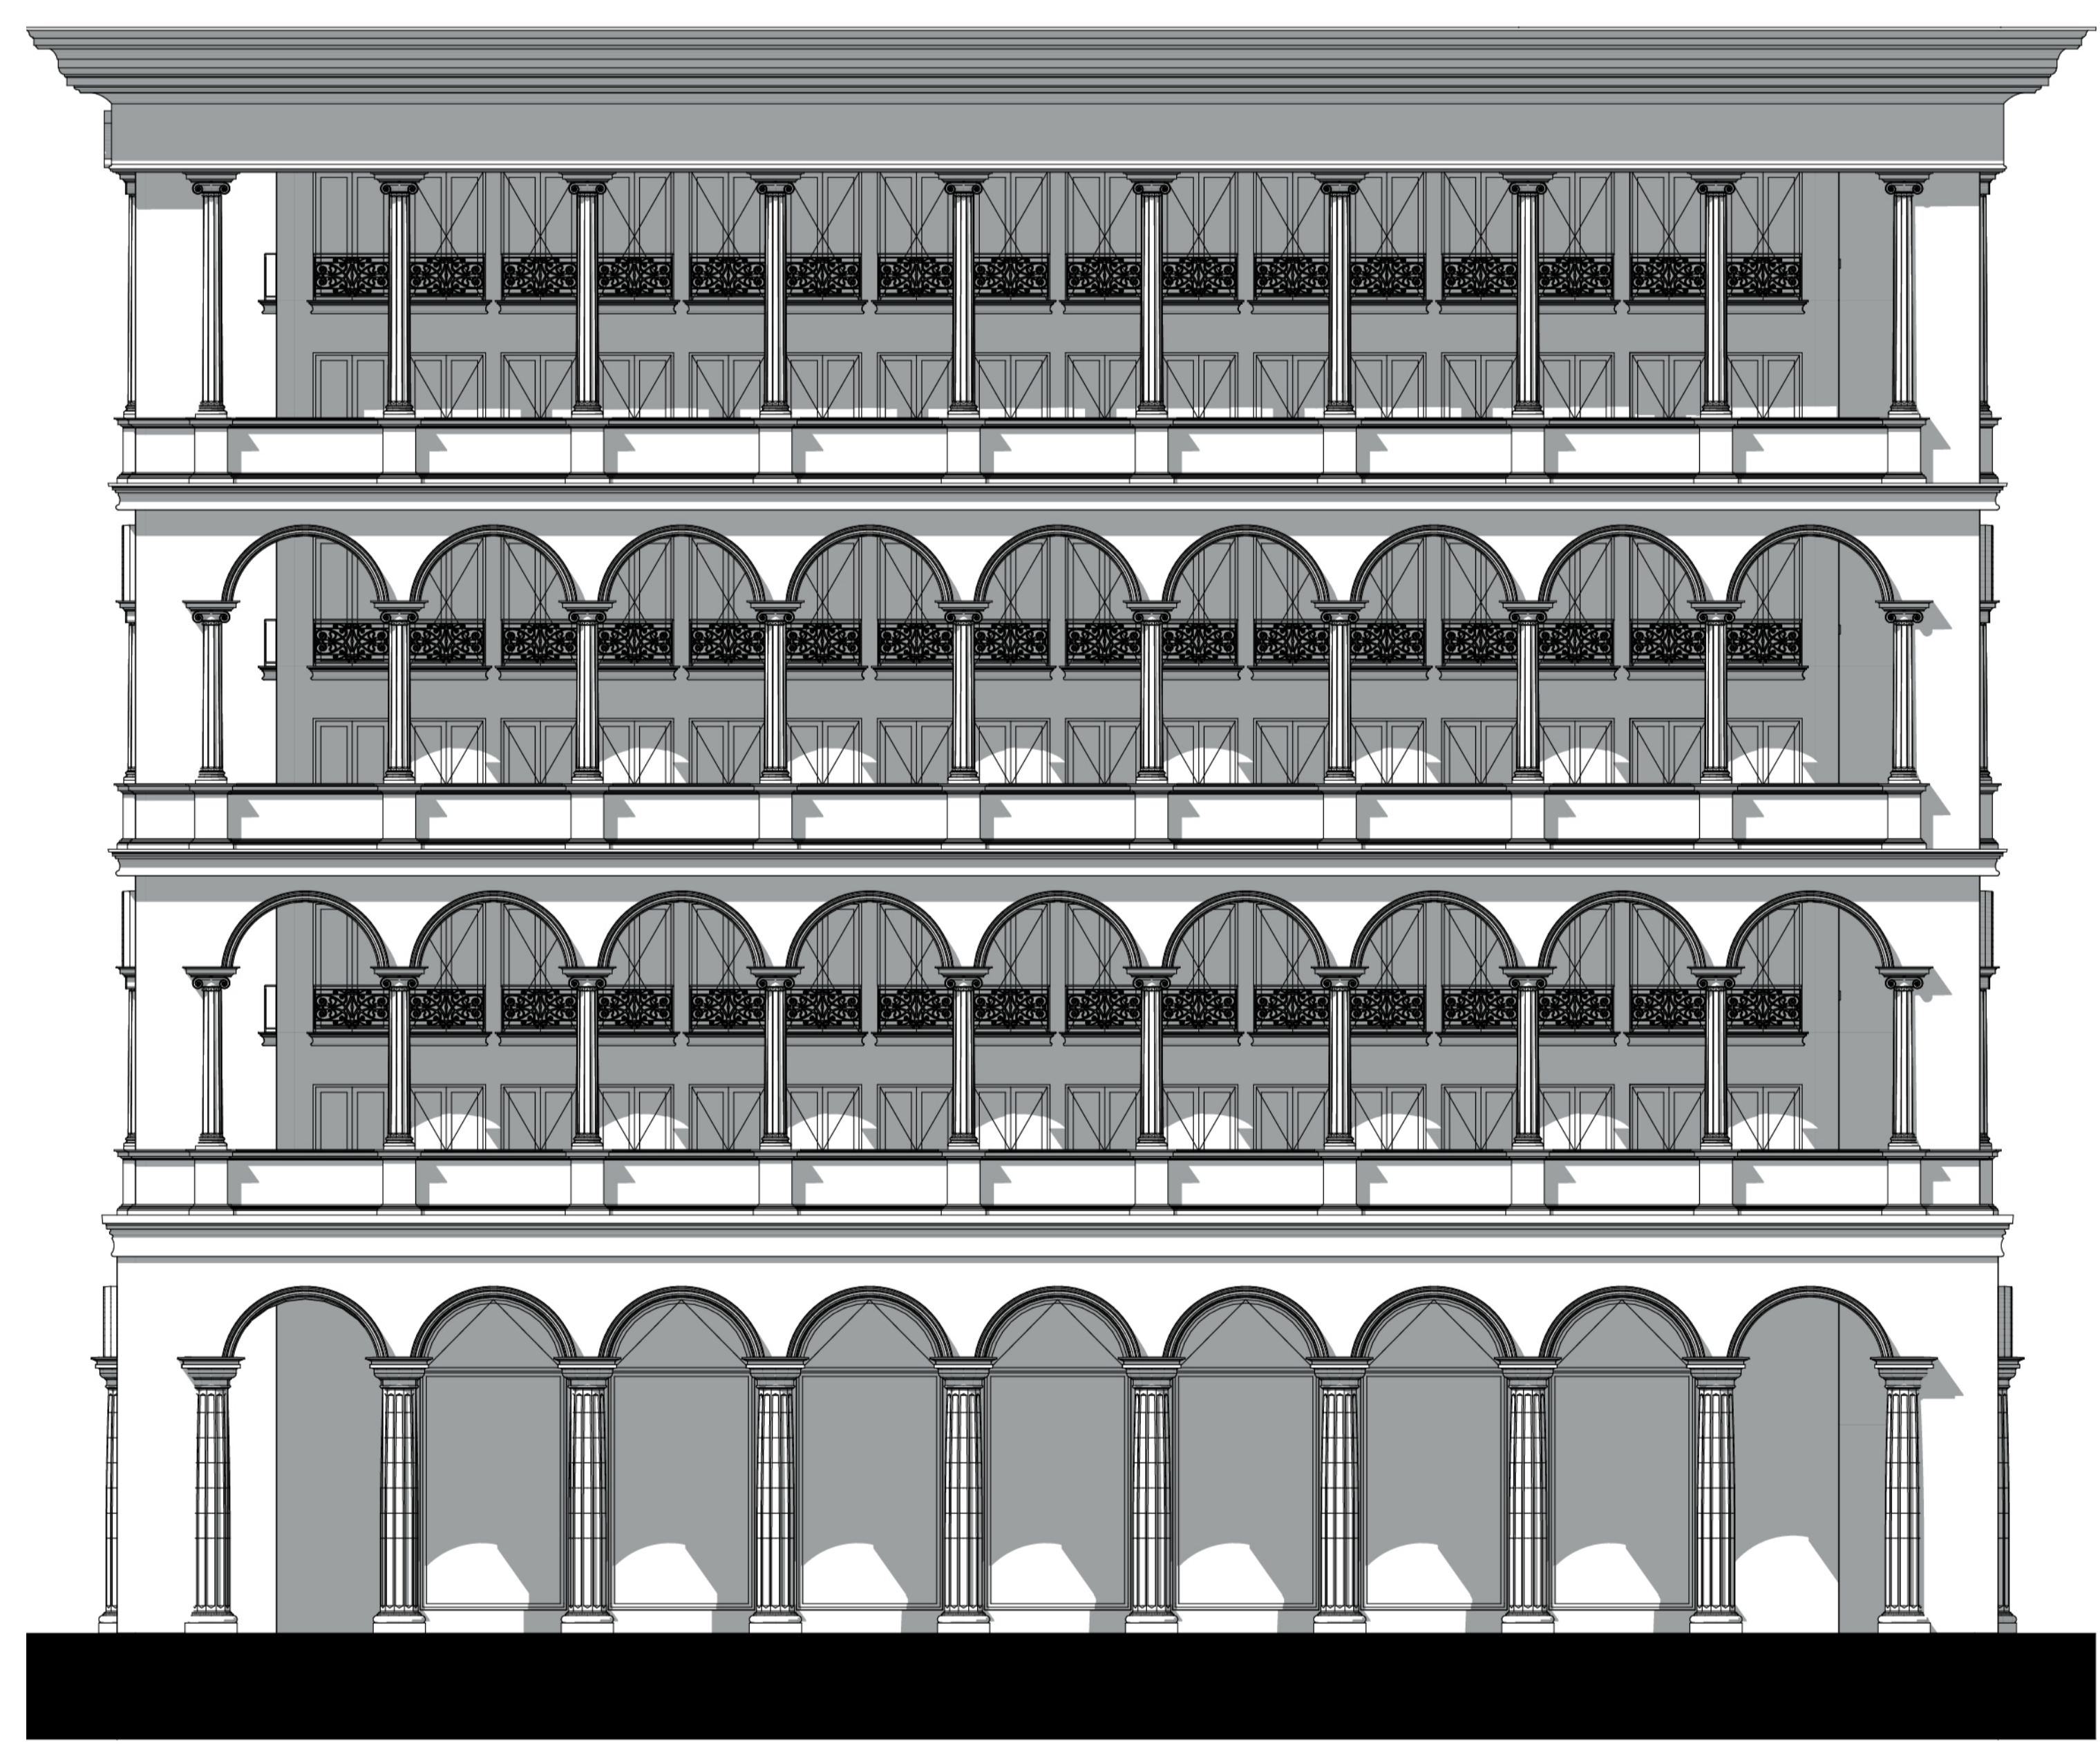

# Palazzo Moderno

"God is in the details."

Ground floor 1:100

Section A-A 1:100

Floors 1 till 6 1:100

Section B-B 1:100

## Apartments

Apartment 100m2

Corner apartment 100m2

Corner apartment 80m2

Apartment 80m2

Elevation Front 1:100

Elevation side 1:100

3D impression

# Palazzo Moderno

Facade fragment 1:20

Facade section 1:20

Floor plan section 1:20

Situation 1:2000