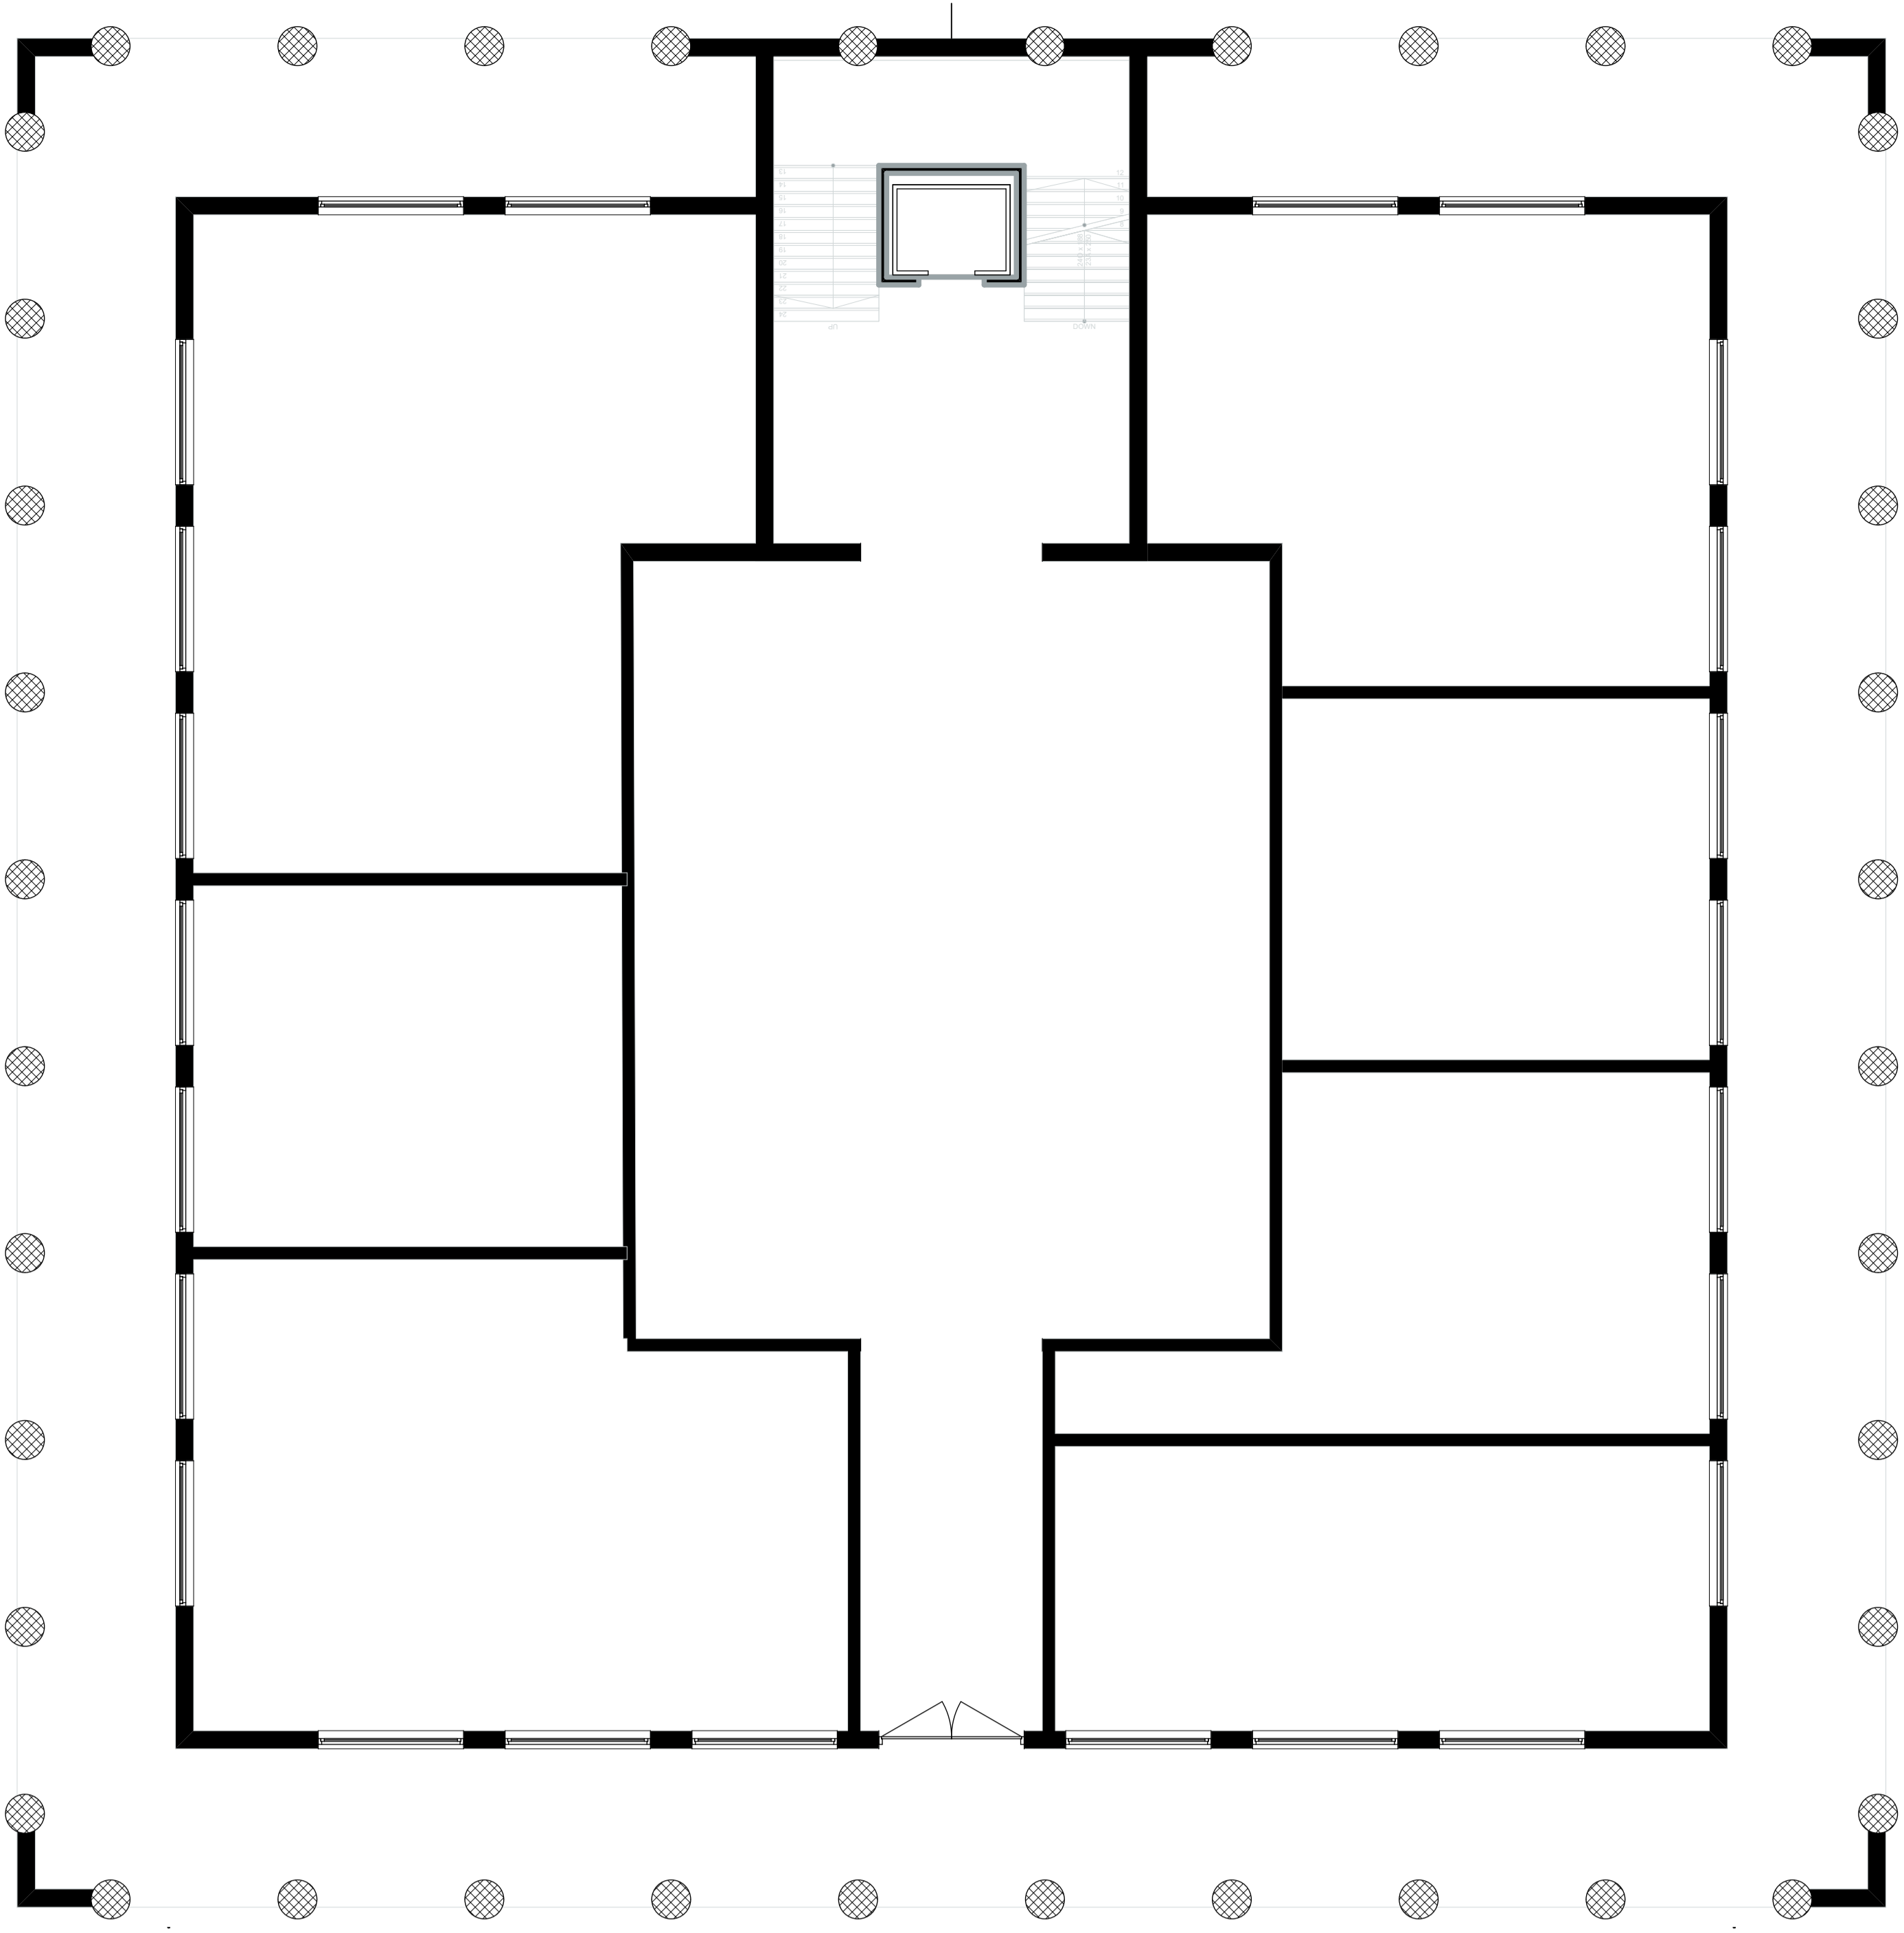

# Palazzo Moderno

"God is in the details."

Ground floor 1:100

Section A-A 1:100

Floors 1 till 6 1:100

Section B-B 1:100

## Apartments

Apartment 100m2

Corner apartment 100m2

Corner apartment 80m2

Apartment 80m2

Elevation Front 1:100

Elevation side 1:100

3D impression

# Palazzo Moderno

Facade fragment 1:20

Facade section 1:20

Floor plan section 1:20

Situation 1:2000