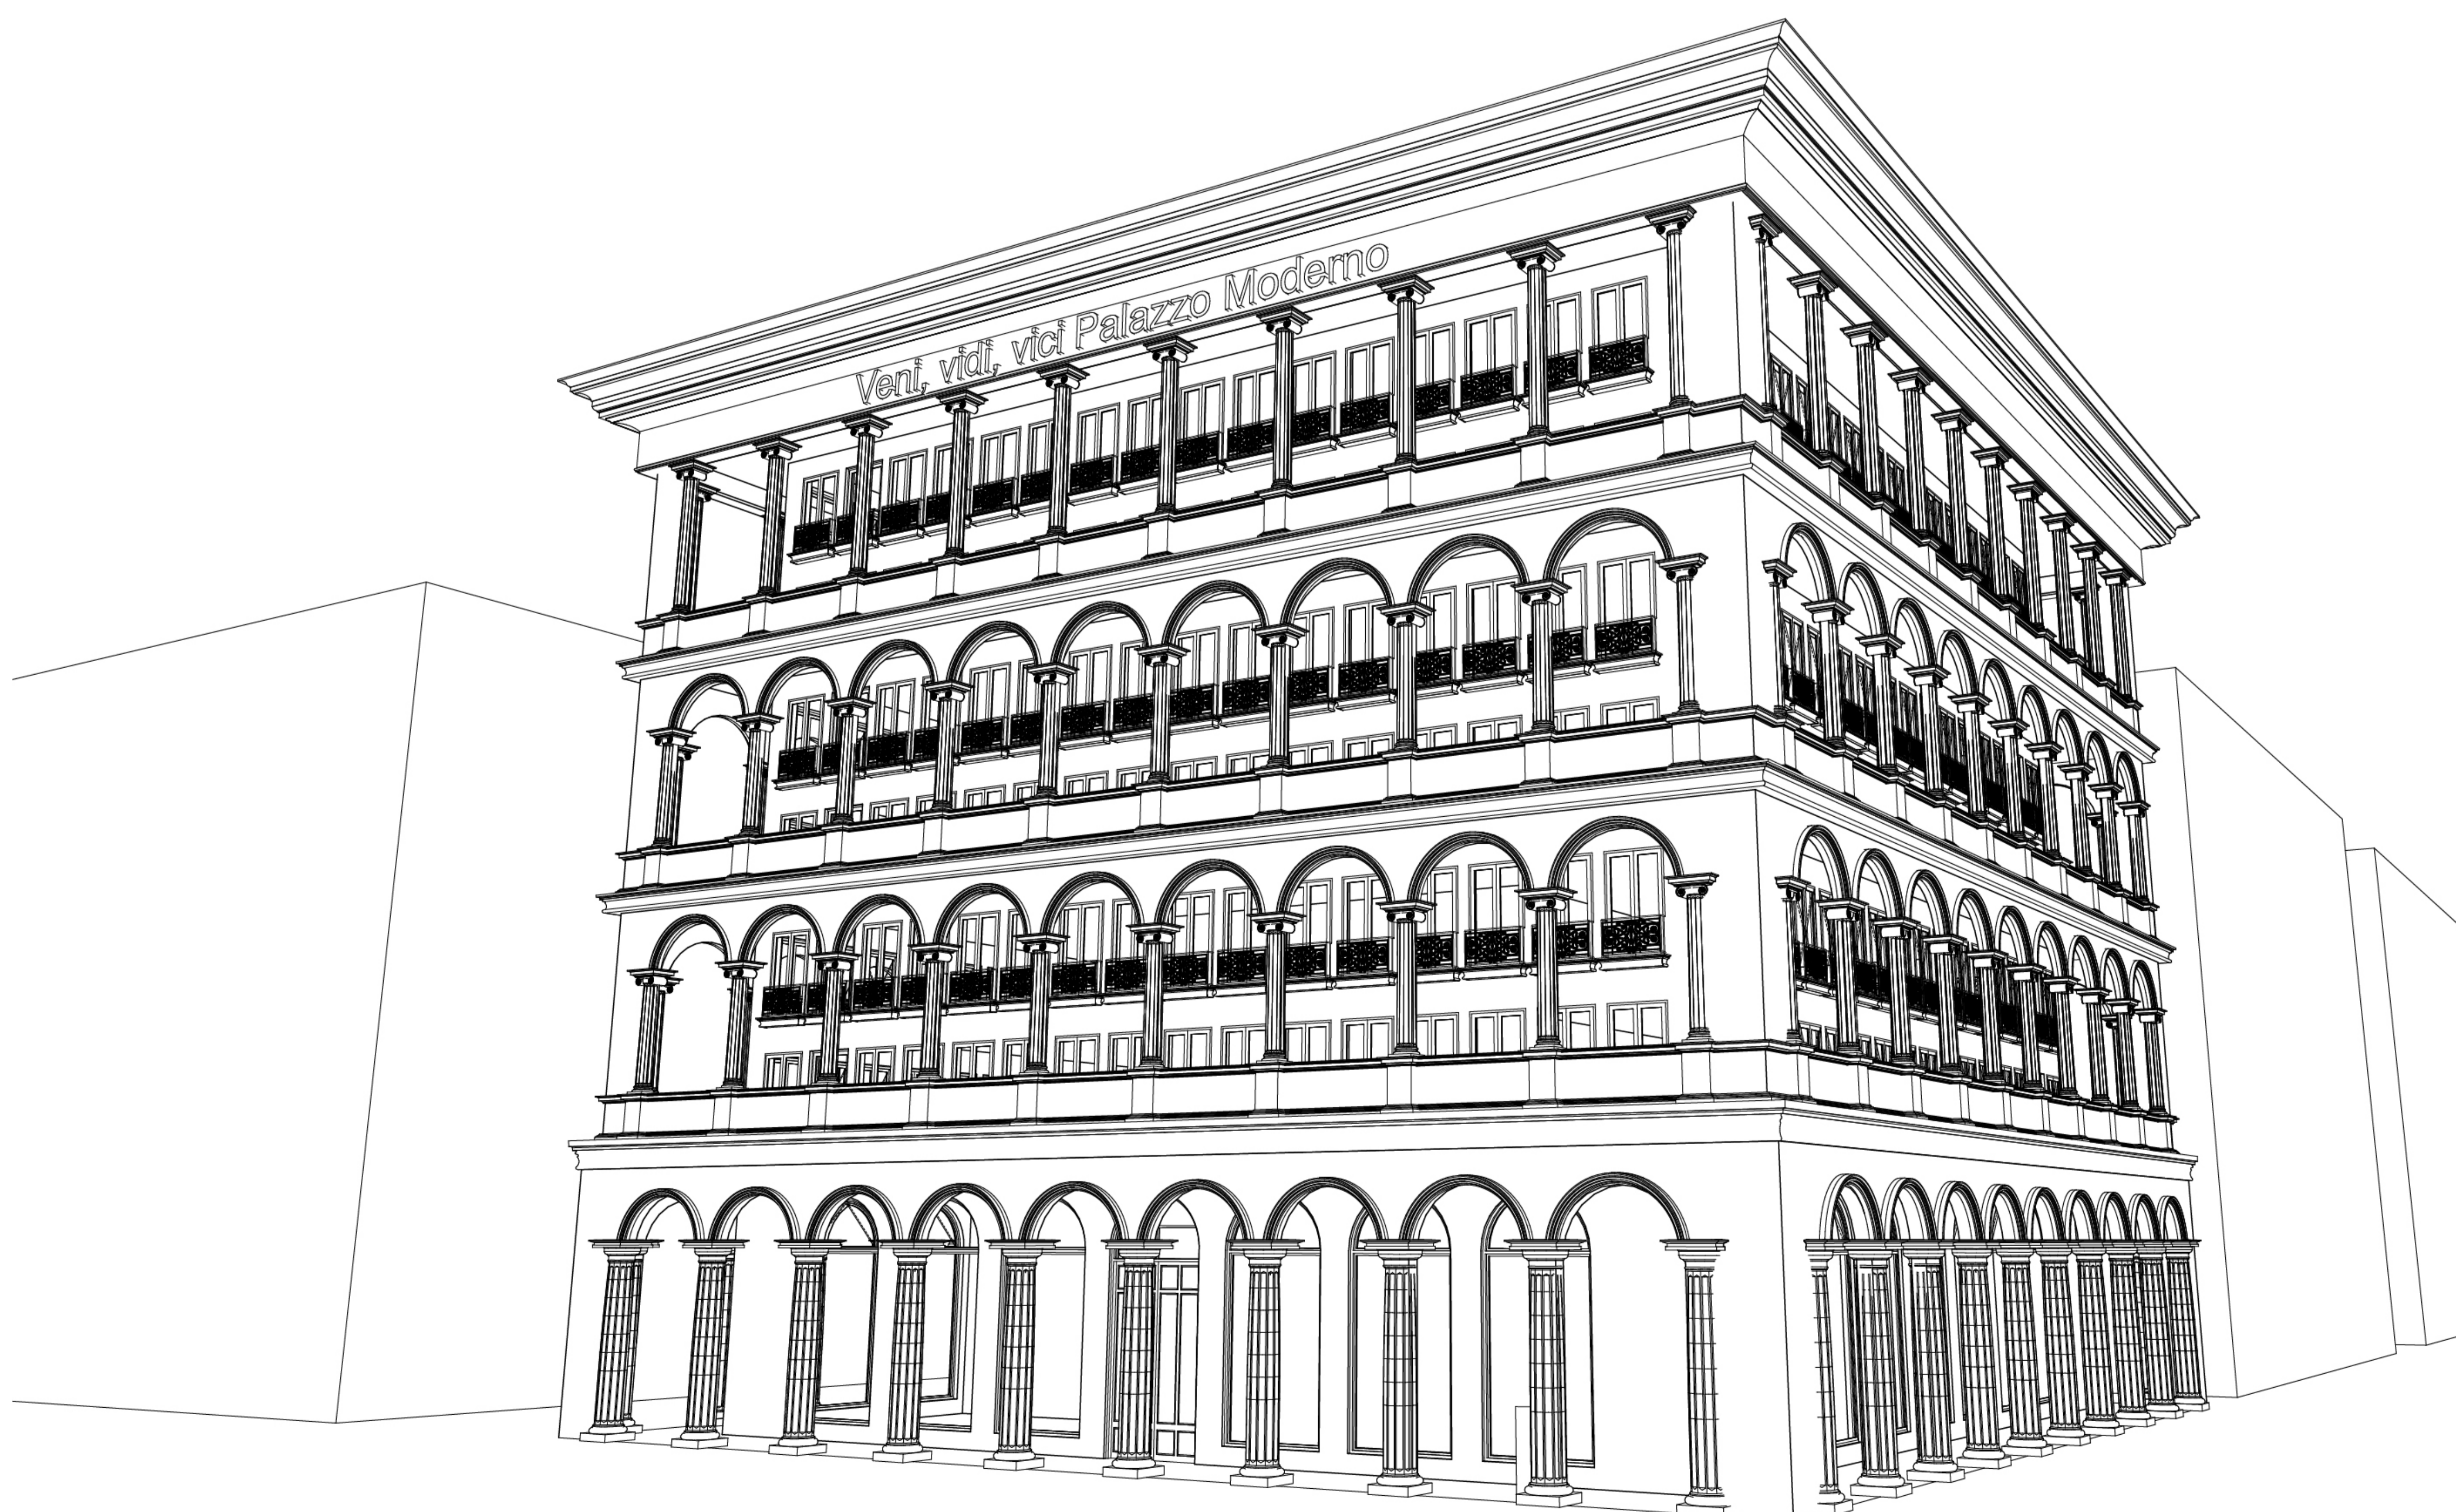

# Palazzo Moderno

"God is in the details."

Ground floor 1:100

Section A-A 1:100

Floors 1 till 6 1:100

Section B-B 1:100

## Apartments

Apartment 100m2

Corner apartment 100m2

Corner apartment 80m2

Apartment 80m2

Elevation Front 1:100

Elevation side 1:100

3D impression

# Palazzo Moderno

Facade fragment 1:20

Facade section 1:20

Floor plan section 1:20

Situation 1:2000