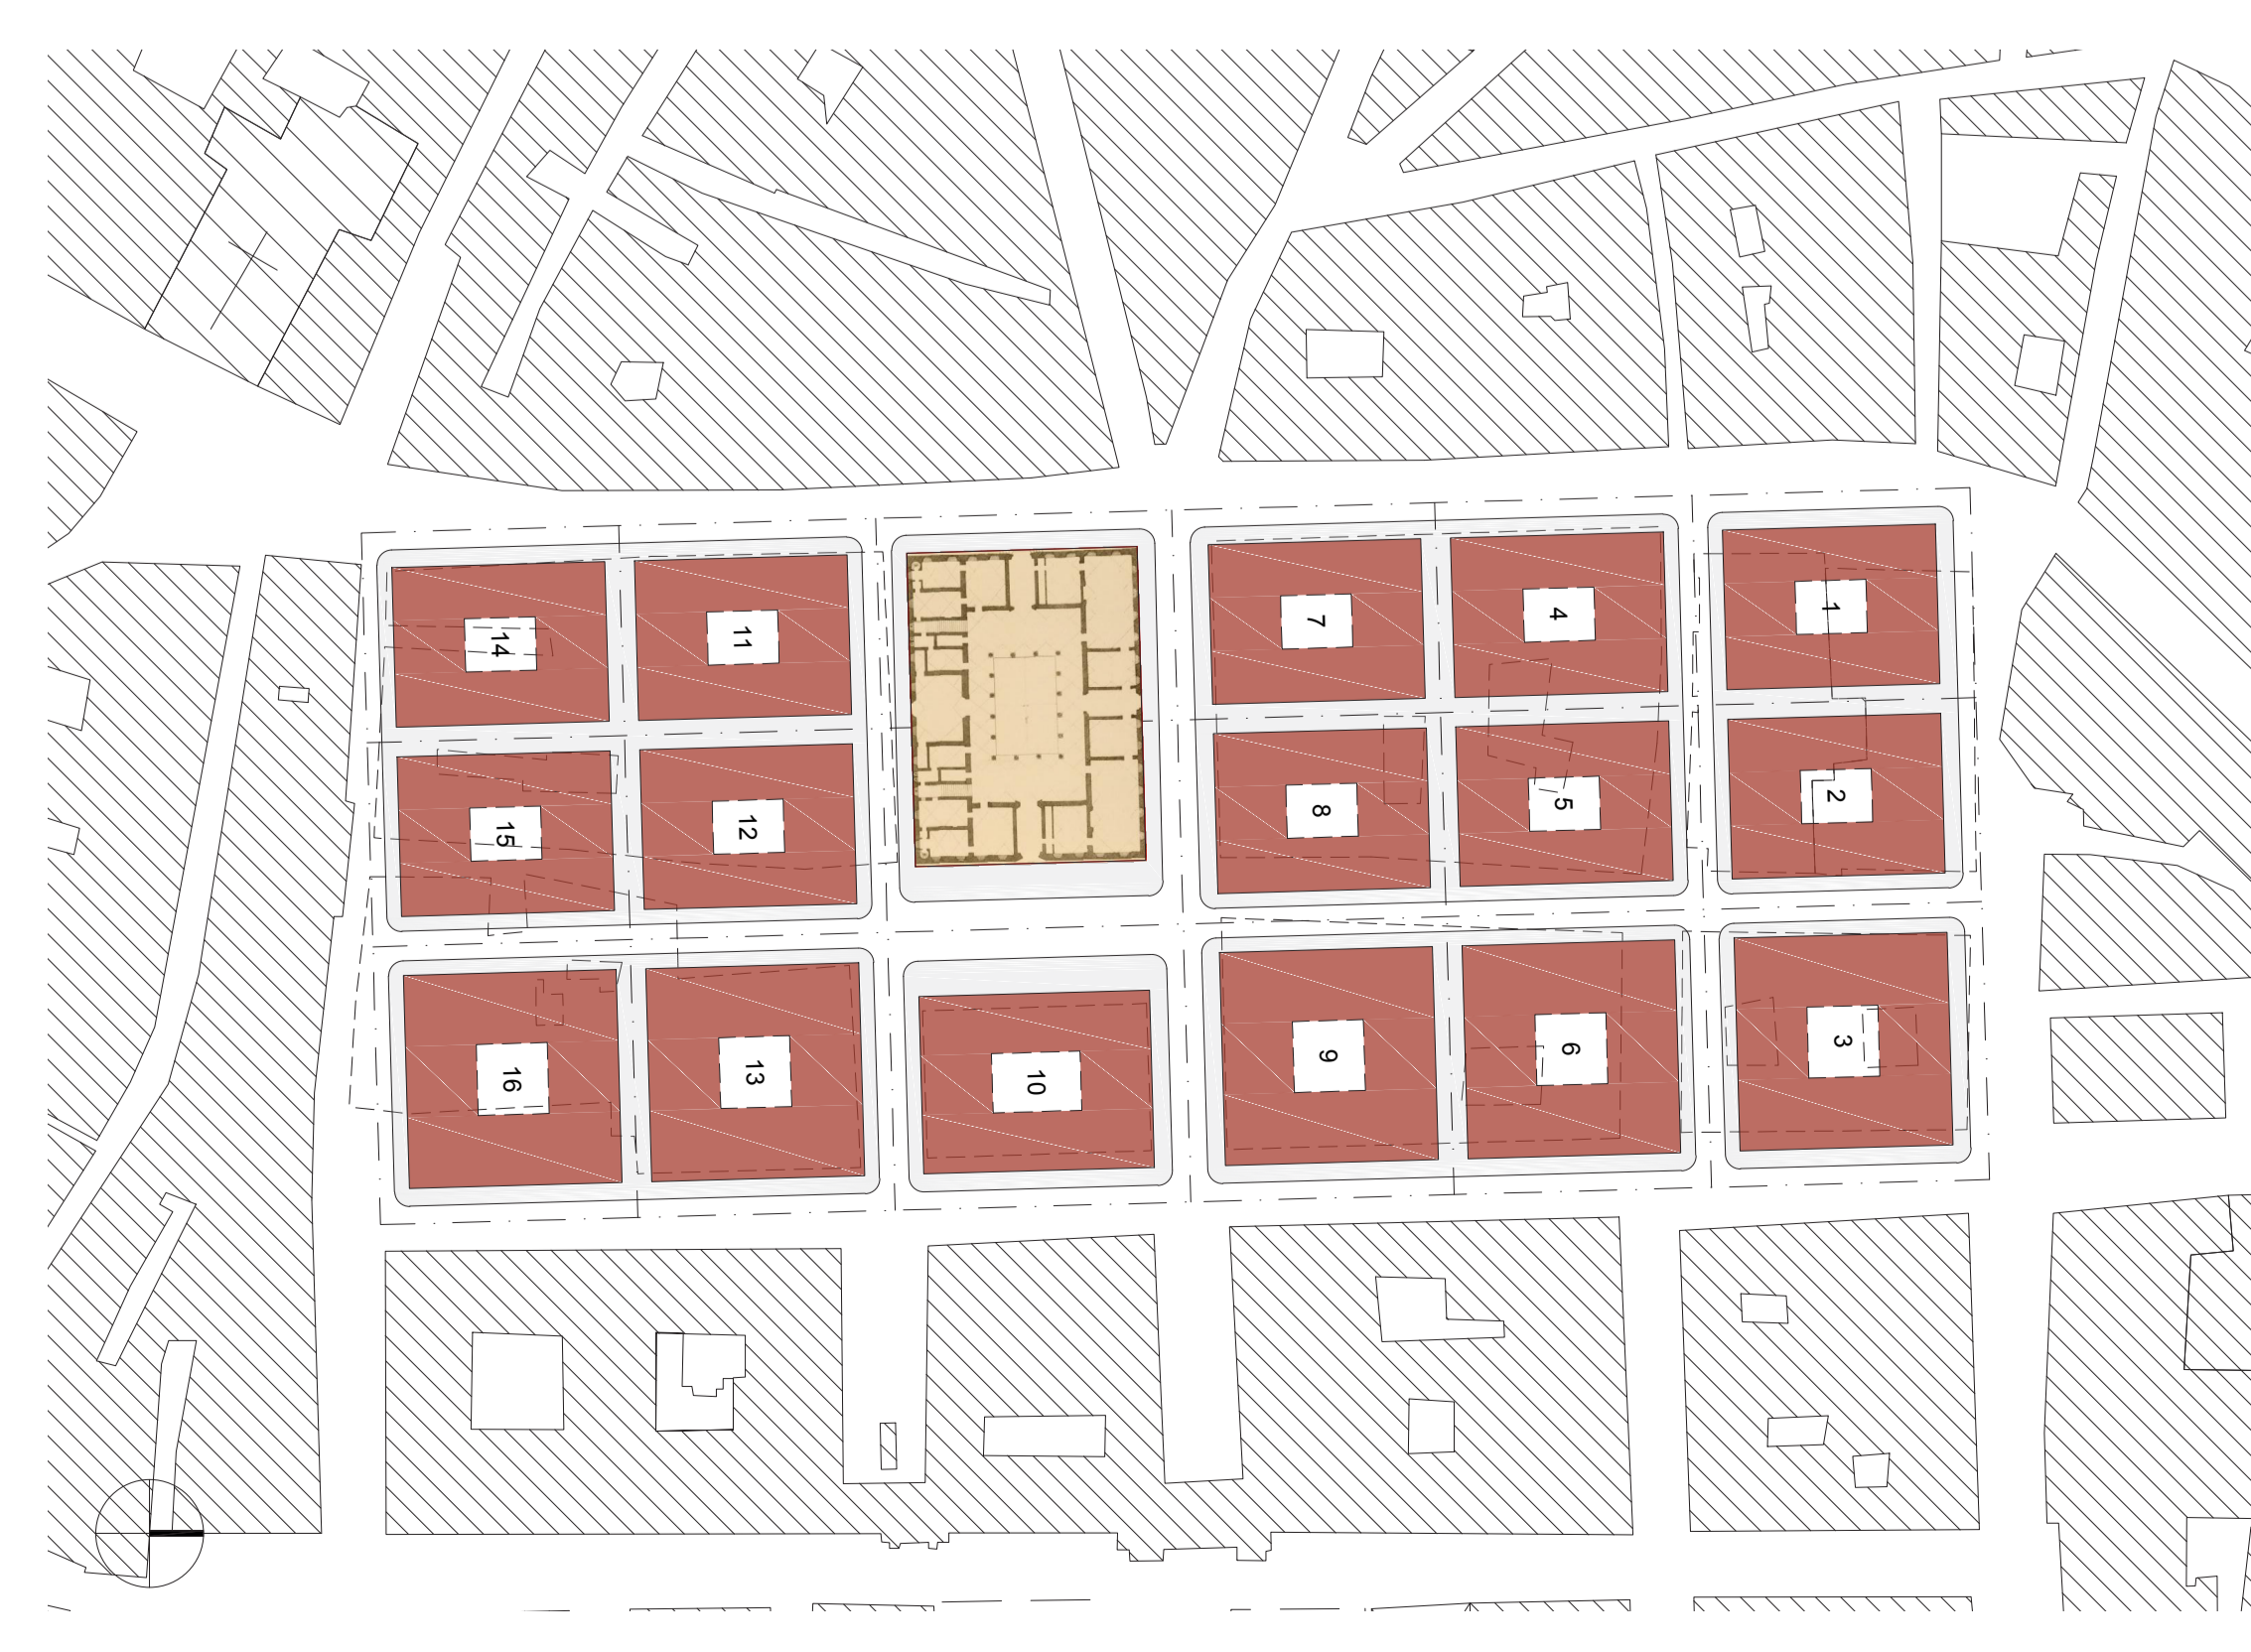

# Palazzo Moderno

"God is in the details."

Ground floor 1:100

Section A-A 1:100

Floors 1 till 6 1:100

Section B-B 1:100

## Apartments

Apartment 100m2

Corner apartment 100m2

Corner apartment 80m2

Apartment 80m2

Elevation Front 1:100

Elevation side 1:100

3D impression

# Palazzo Moderno

Facade fragment 1:20

Facade section 1:20

Floor plan section 1:20

Situation 1:2000