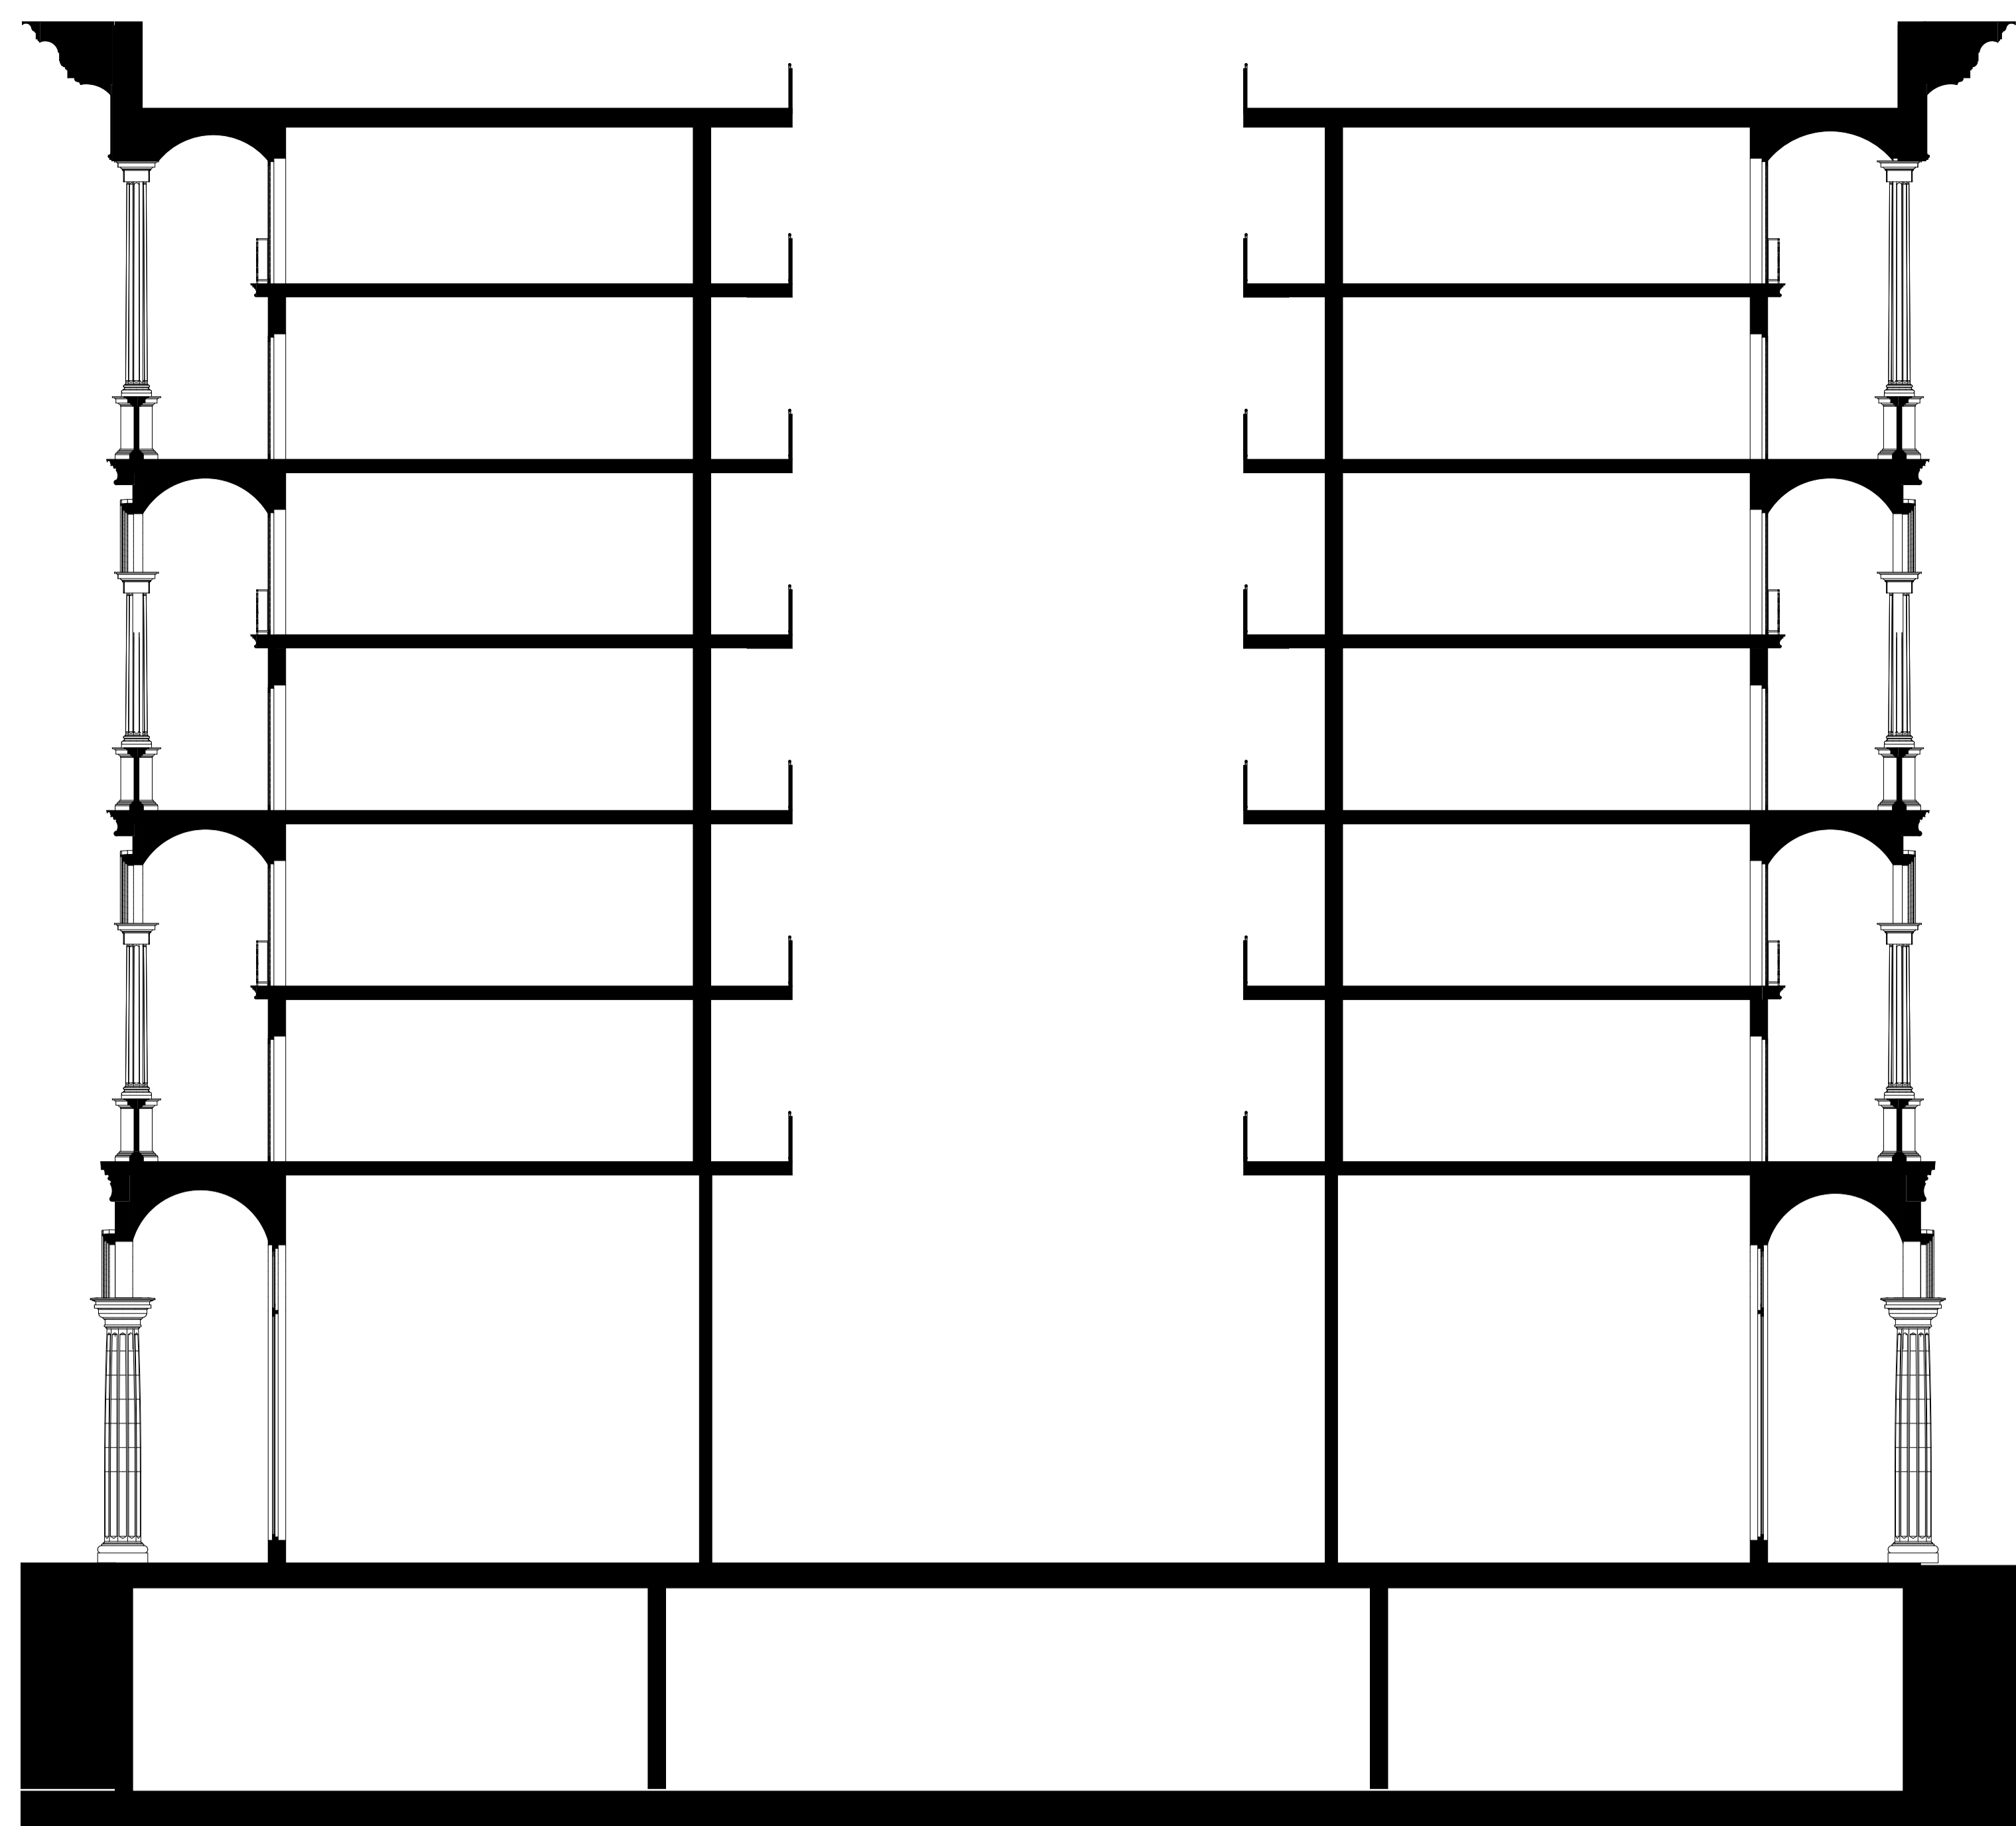

# Palazzo Moderno

"God is in the details."

Ground floor 1:100

Section A-A 1:100

Floors 1 till 6 1:100

Section B-B 1:100

## Apartments

Apartment 100m2

Corner apartment 100m2

Corner apartment 80m2

Apartment 80m2

Elevation Front 1:100

Elevation side 1:100

3D impression

# Palazzo Moderno

Facade fragment 1:20

Facade section 1:20

Floor plan section 1:20

Situation 1:2000