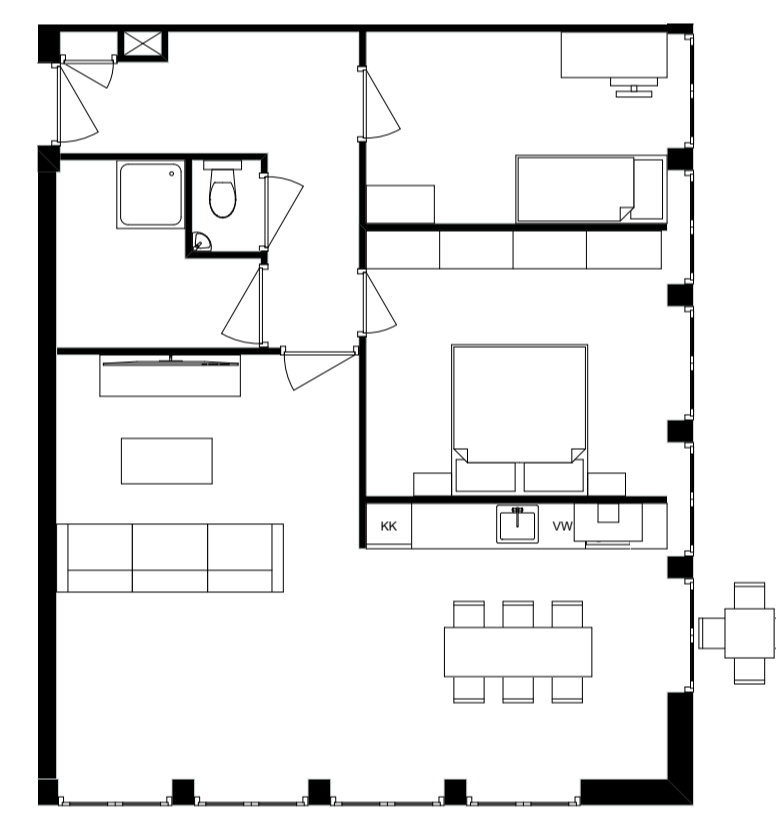

# Palazzo Moderno

"God is in the details."

Ground floor 1:100

Section A-A 1:100

Floors 1 till 6 1:100

Section B-B 1:100

## Apartments

Apartment 100m2

Corner apartment 100m2

Corner apartment 80m2

Apartment 80m2

Elevation Front 1:100

Elevation side 1:100

3D impression

# Palazzo Moderno

Facade fragment 1:20

Facade section 1:20

Floor plan section 1:20

Situation 1:2000