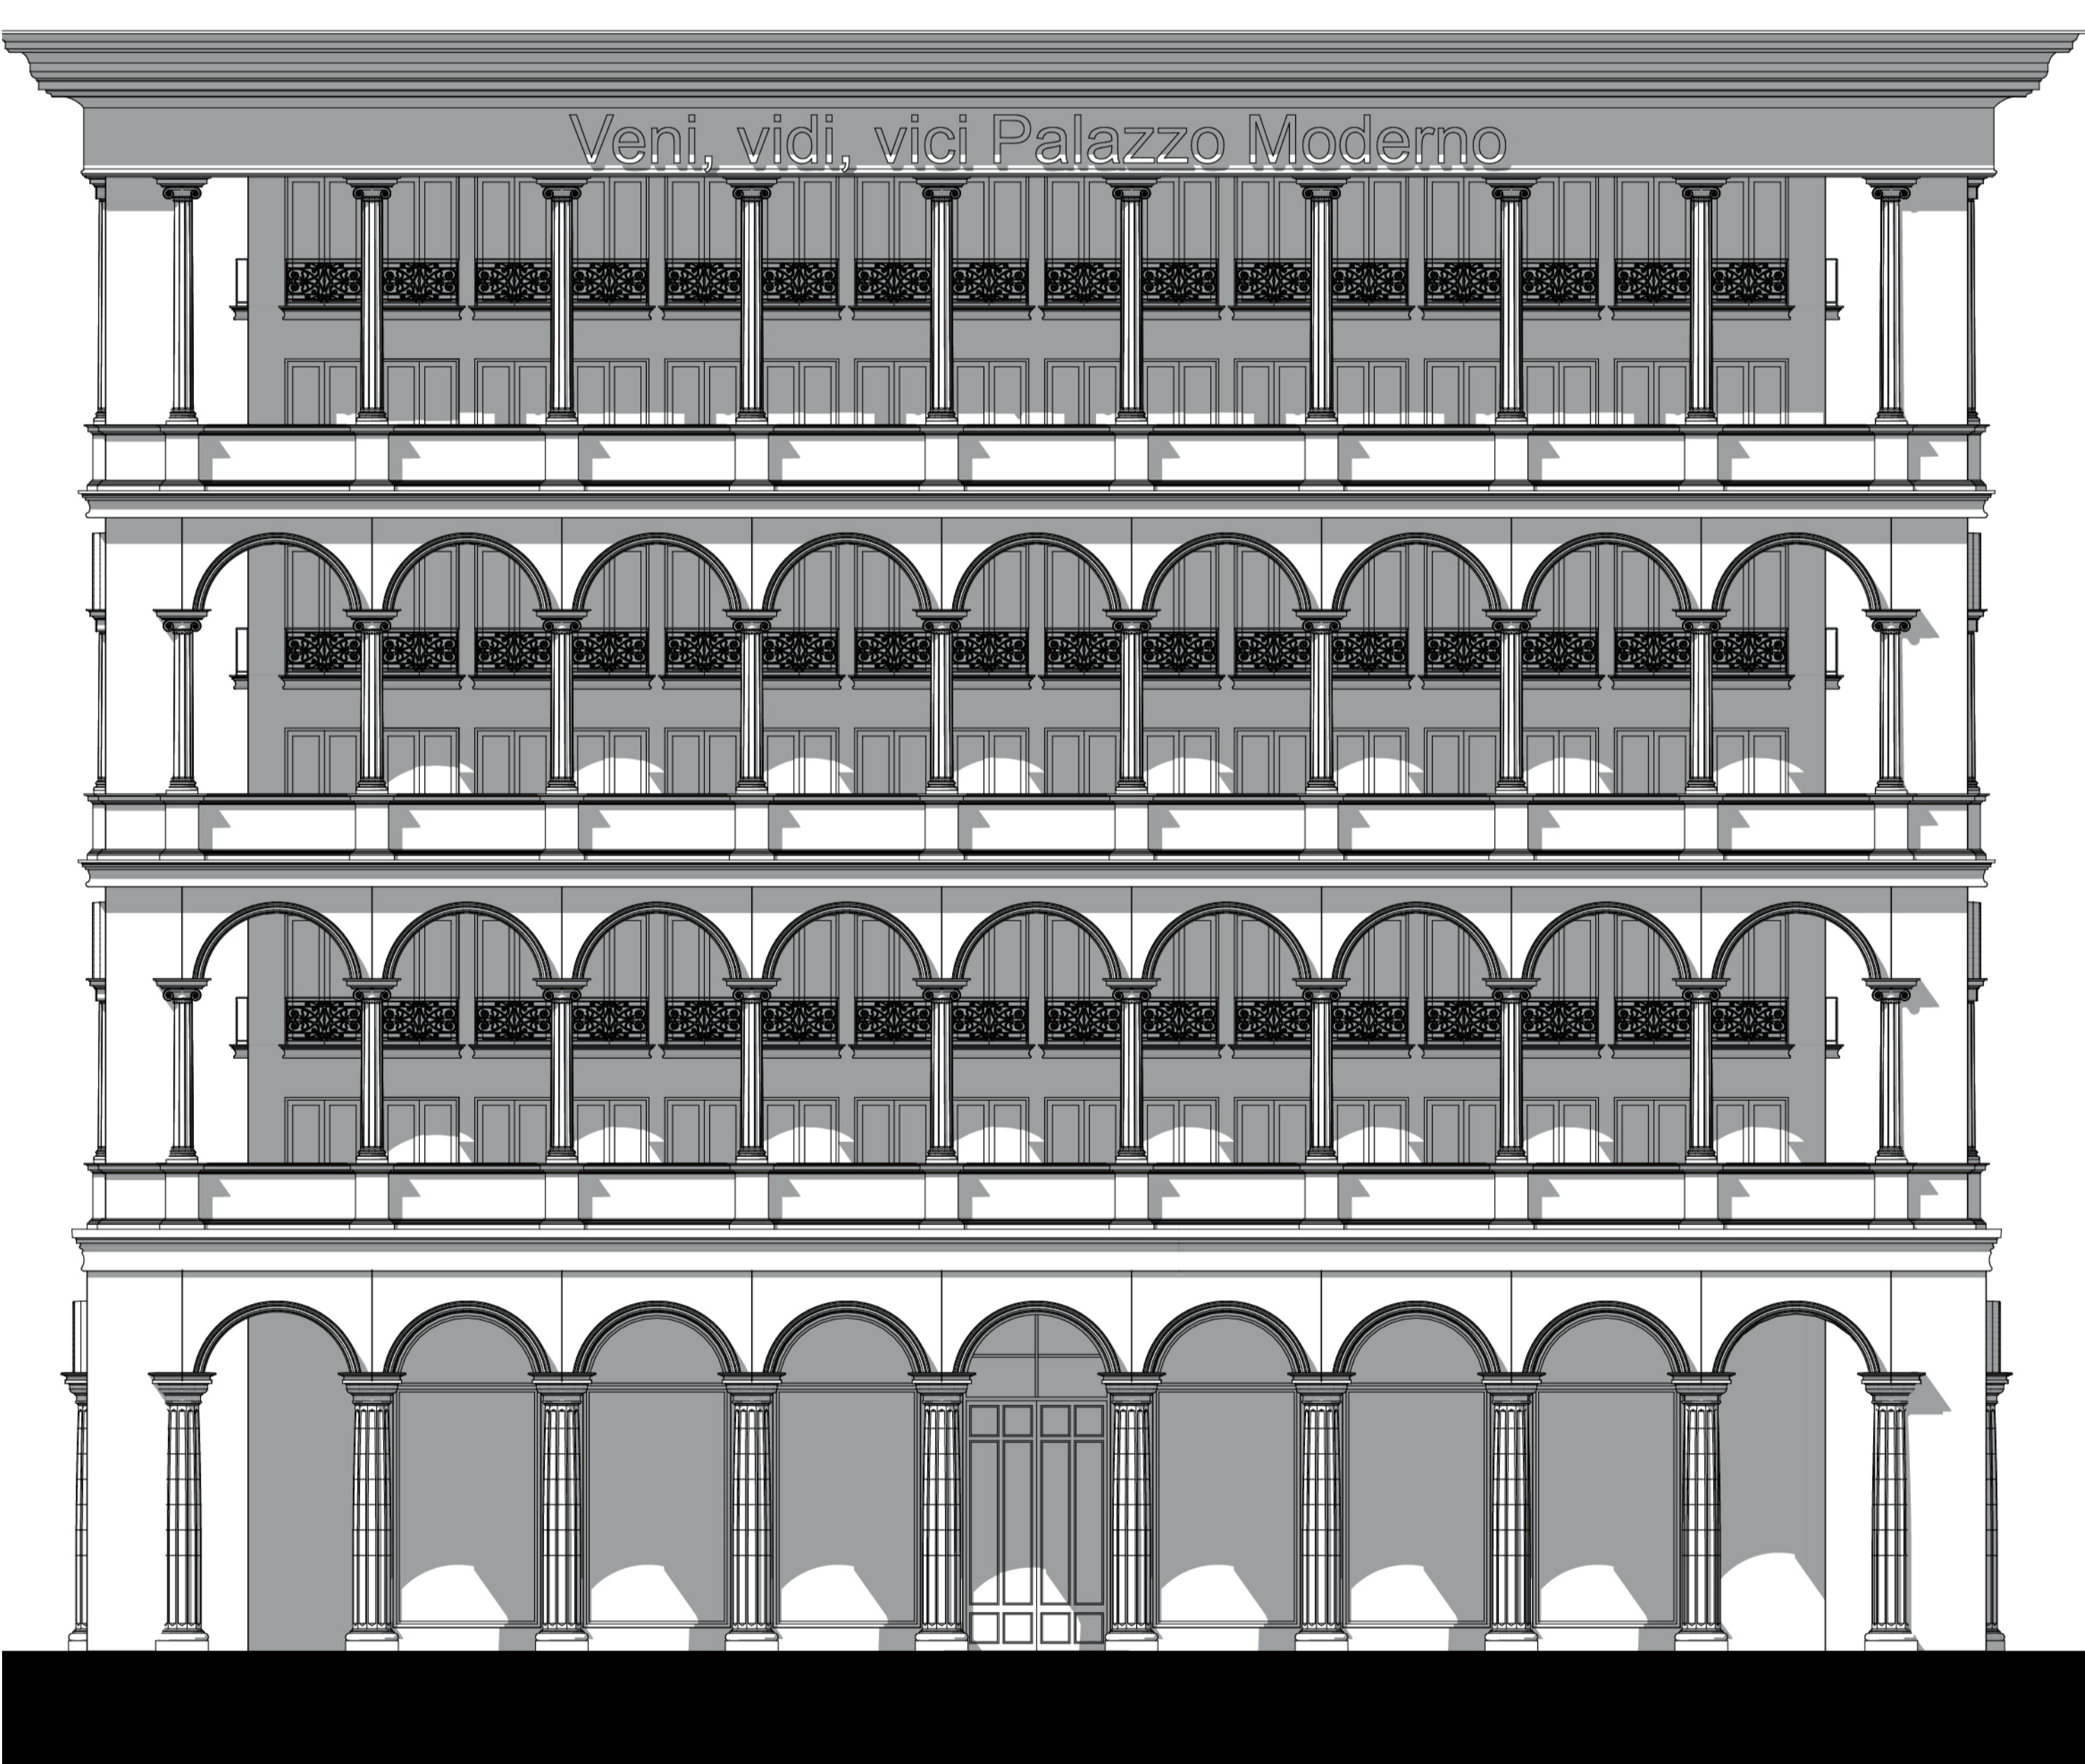

# Palazzo Moderno

"God is in the details."

Ground floor 1:100

Section A-A 1:100

Floors 1 till 6 1:100

Section B-B 1:100

## Apartments

Apartment 100m2

Corner apartment 100m2

Corner apartment 80m2

Apartment 80m2

Elevation Front 1:100

Elevation side 1:100

3D impression

# Palazzo Moderno

Facade fragment 1:20

Facade section 1:20

Floor plan section 1:20

Situation 1:2000