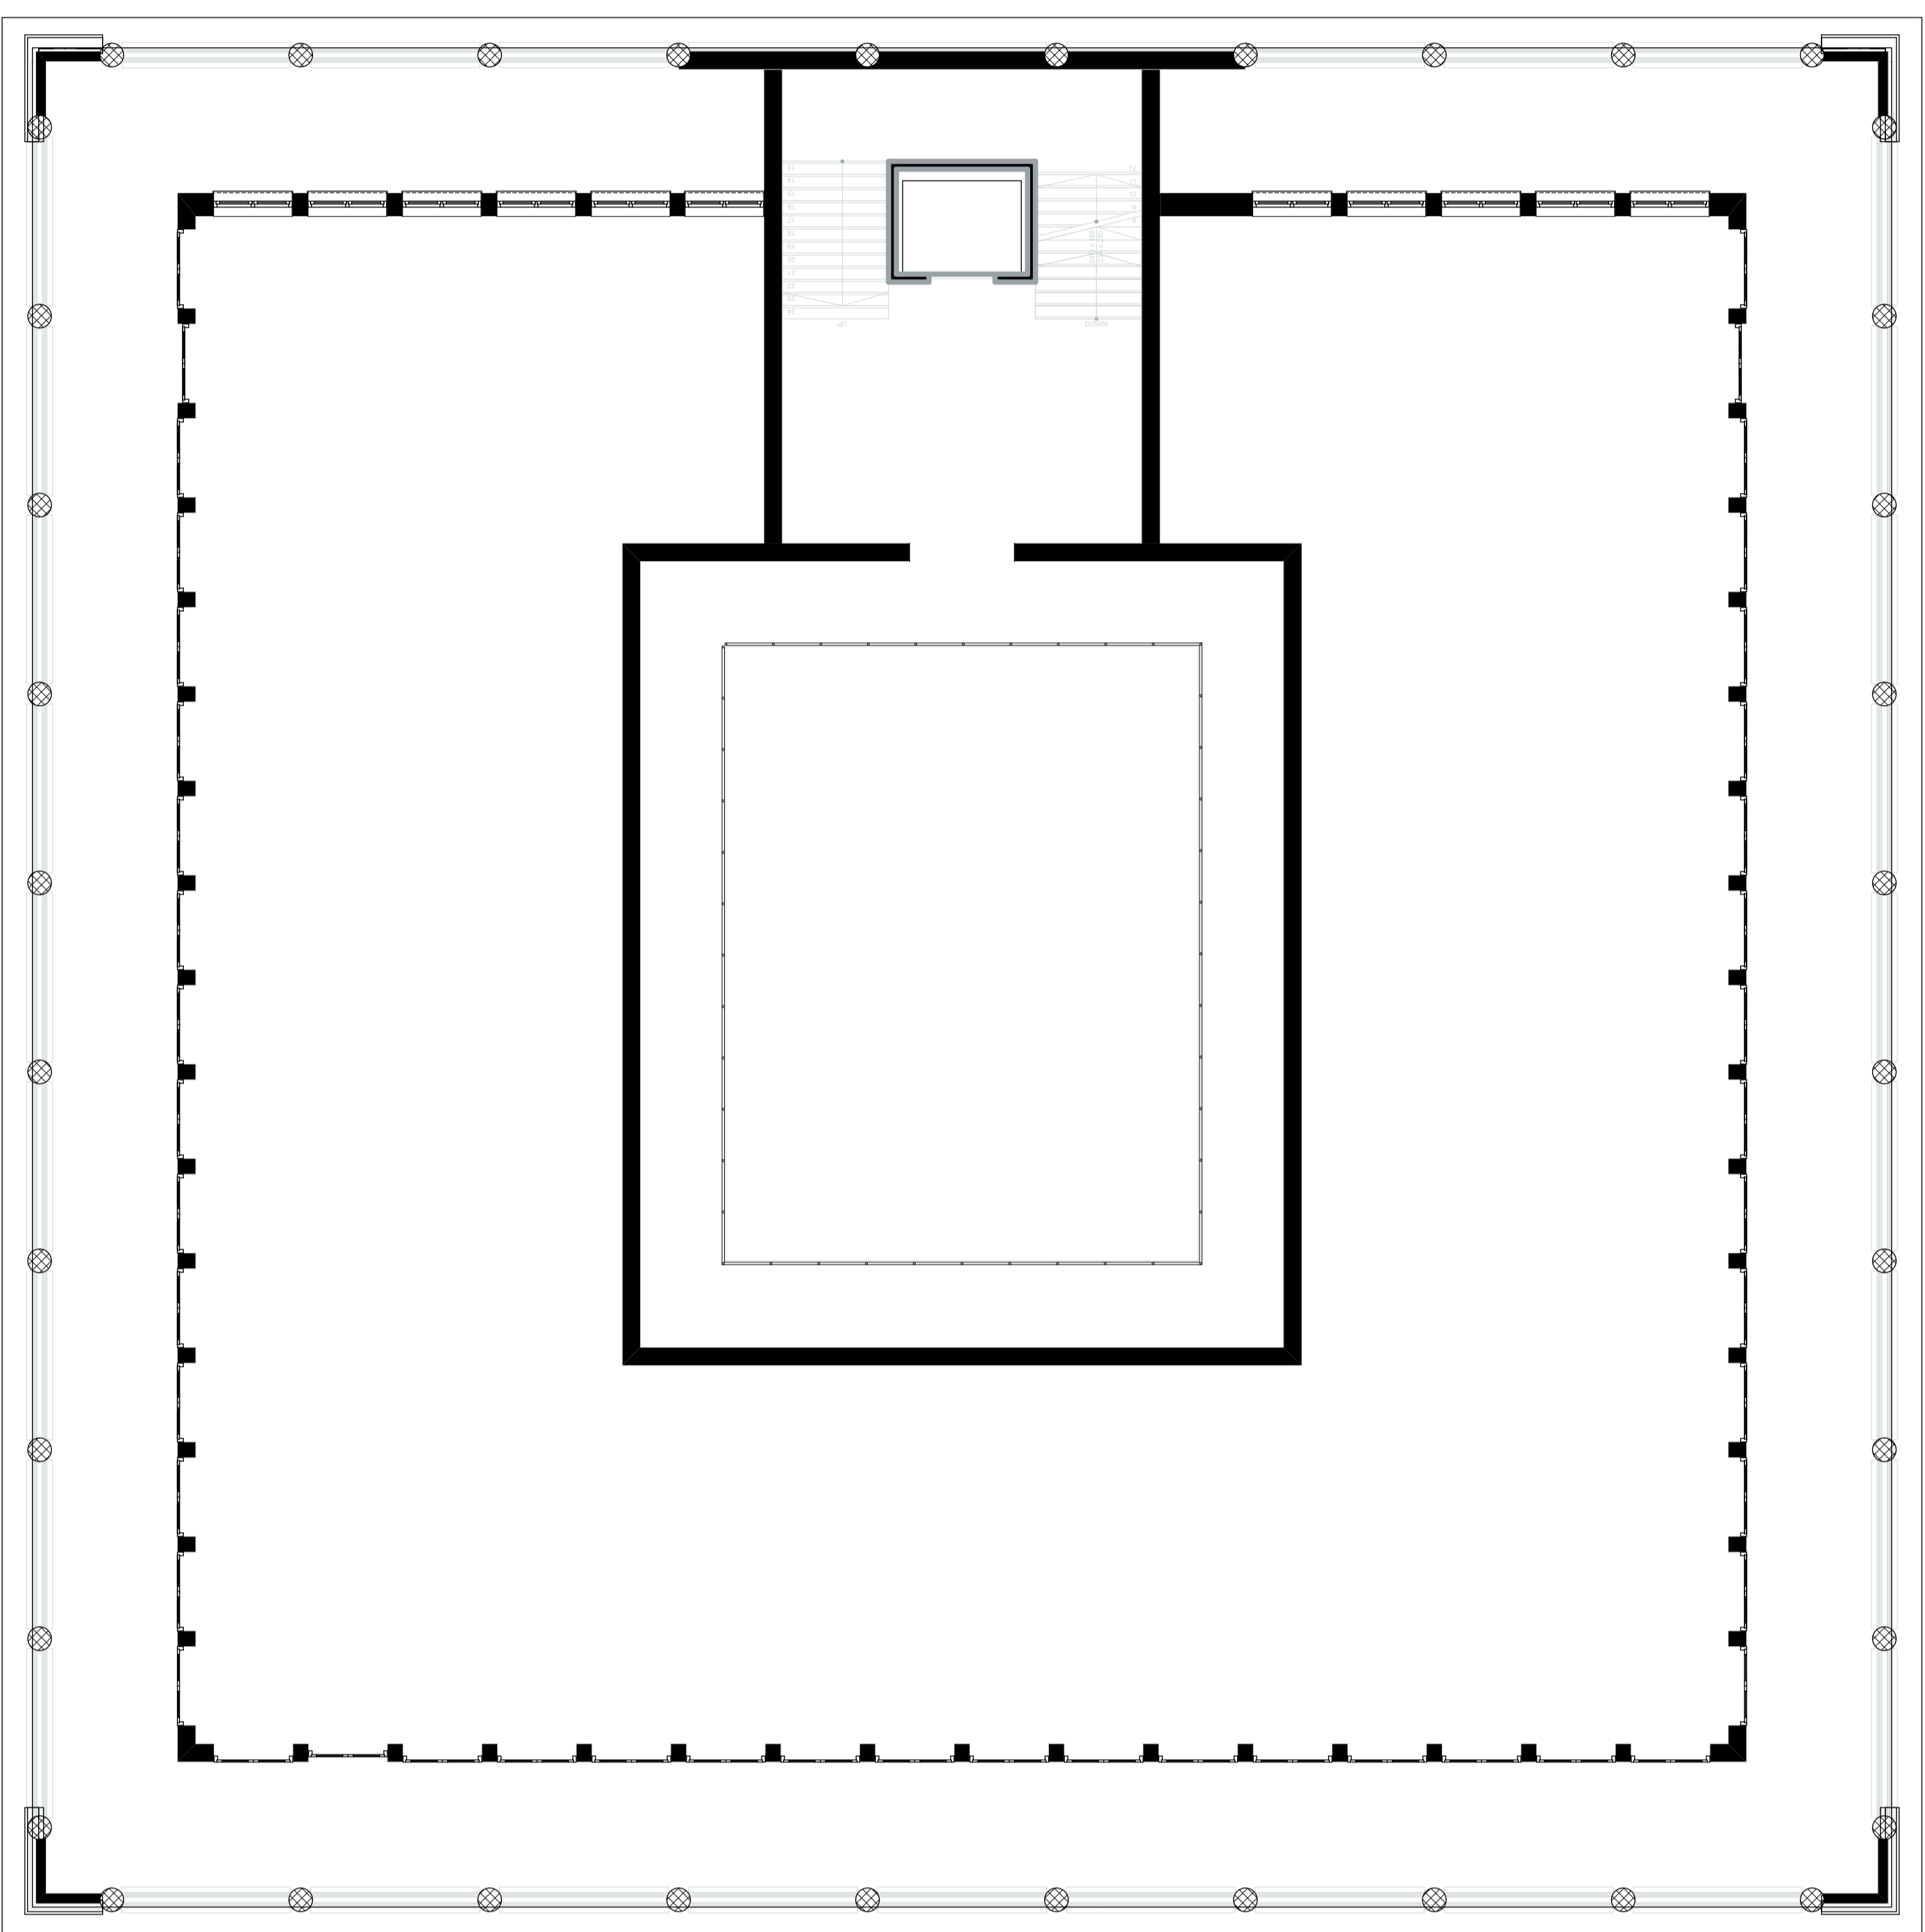

# Palazzo Moderno

"God is in the details."

Ground floor 1:100

Section A-A 1:100

Floors 1 till 6 1:100

Section B-B 1:100

## Apartments

Apartment 100m2

Corner apartment 100m2

Corner apartment 80m2

Apartment 80m2

Elevation Front 1:100

Elevation side 1:100

3D impression

# Palazzo Moderno

Facade fragment 1:20

Facade section 1:20

Floor plan section 1:20

Situation 1:2000