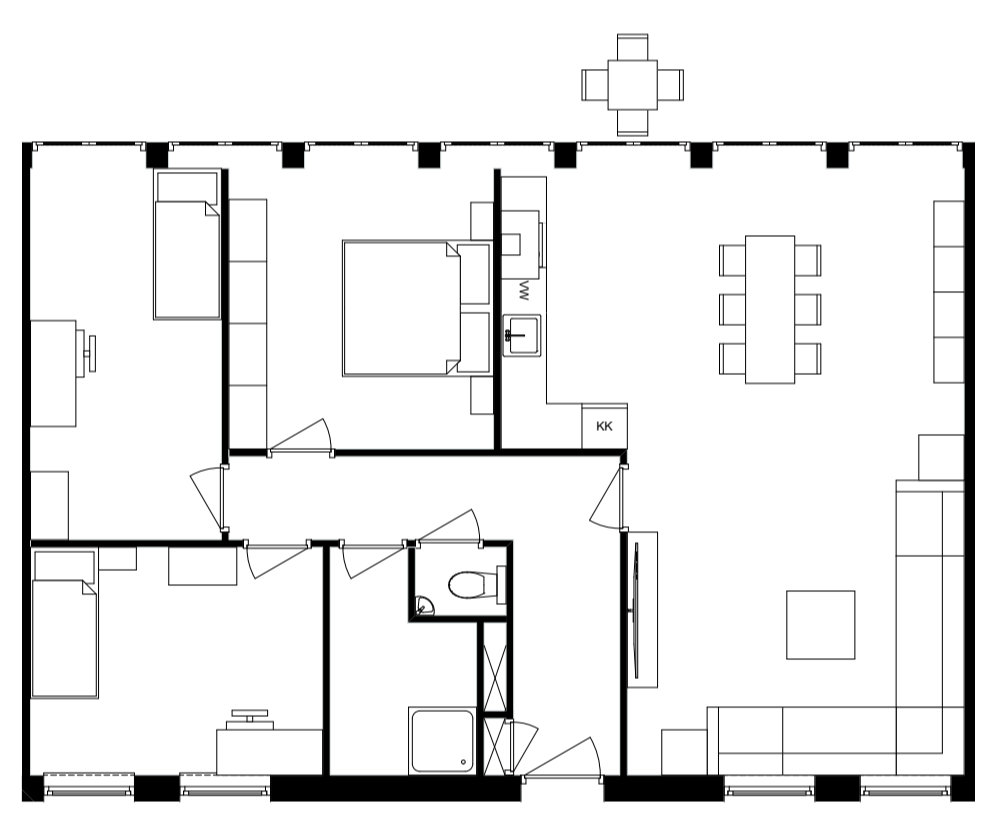

# Palazzo Moderno

"God is in the details."

Ground floor 1:100

Section A-A 1:100

Floors 1 till 6 1:100

Section B-B 1:100

## Apartments

Apartment 100m2

Corner apartment 100m2

Corner apartment 80m2

Apartment 80m2

Elevation Front 1:100

Elevation side 1:100

3D impression

# Palazzo Moderno

Facade fragment 1:20

Facade section 1:20

Floor plan section 1:20

Situation 1:2000