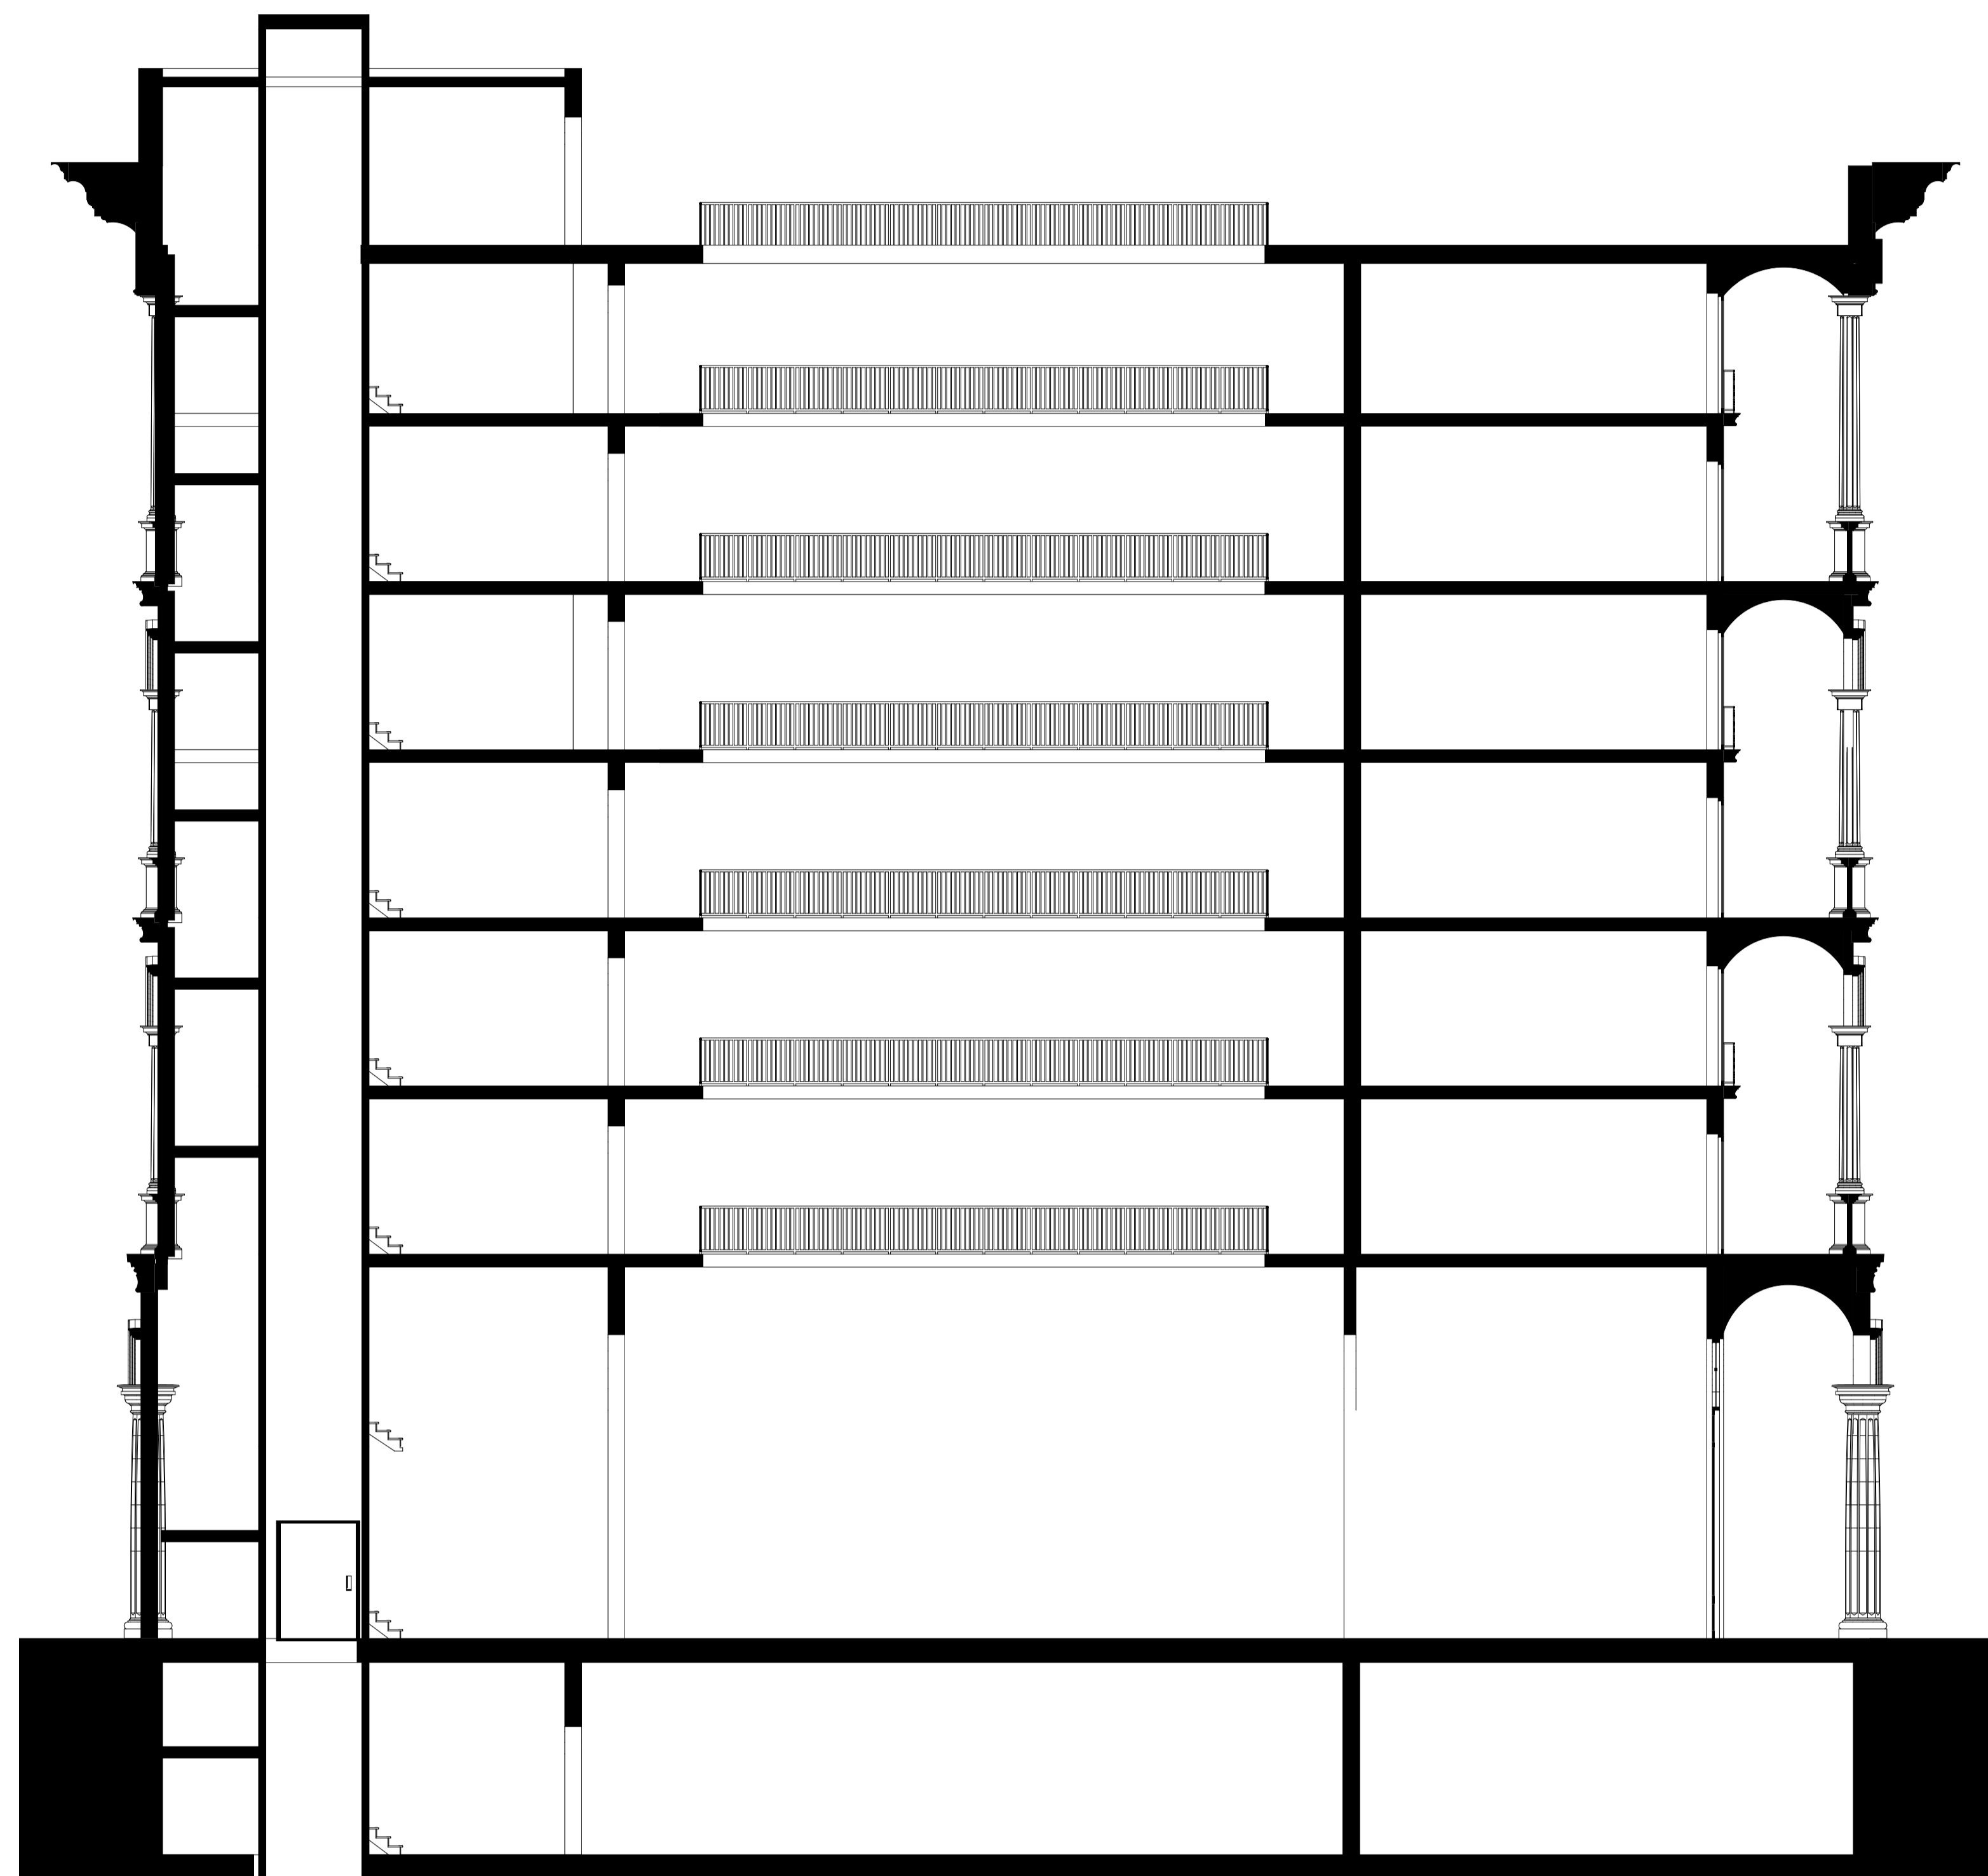

# Palazzo Moderno

"God is in the details."

Ground floor 1:100

Section A-A 1:100

Floors 1 till 6 1:100

Section B-B 1:100

## Apartments

Apartment 100m2

Corner apartment 100m2

Corner apartment 80m2

Apartment 80m2

Elevation Front 1:100

Elevation side 1:100

3D impression

# Palazzo Moderno

Facade fragment 1:20

Facade section 1:20

Floor plan section 1:20

Situation 1:2000