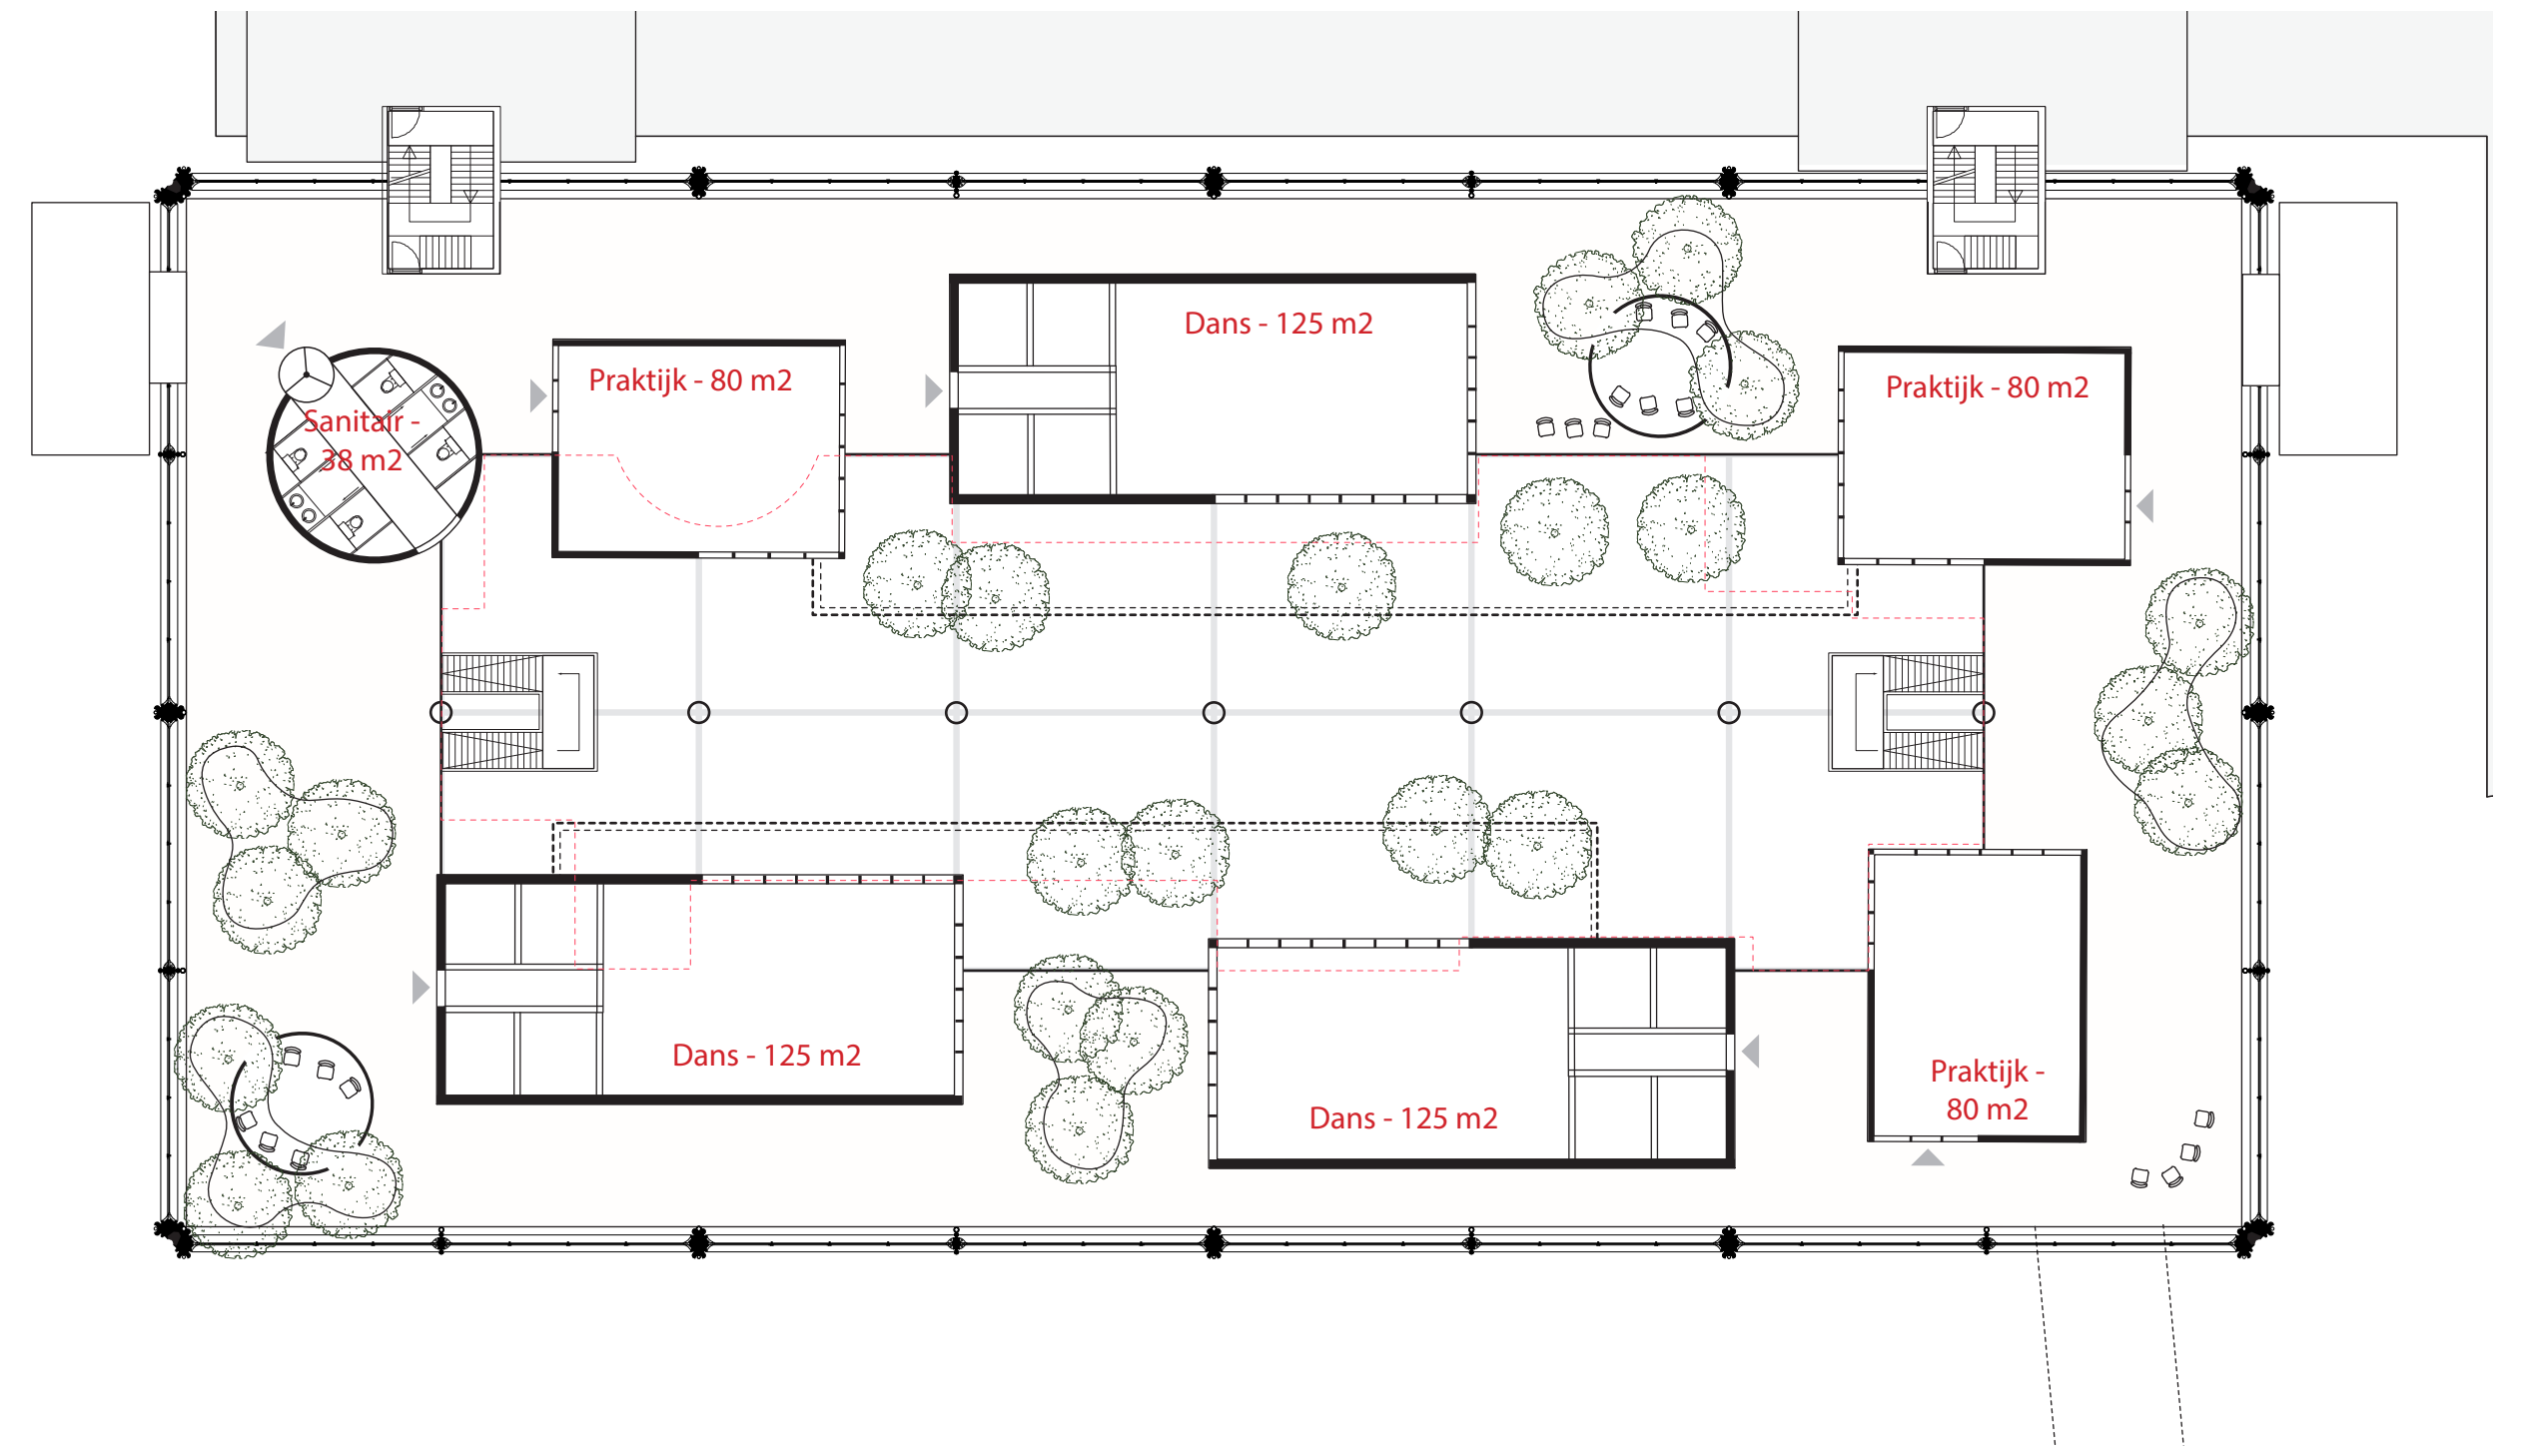

Second floor Metaxis 1:200