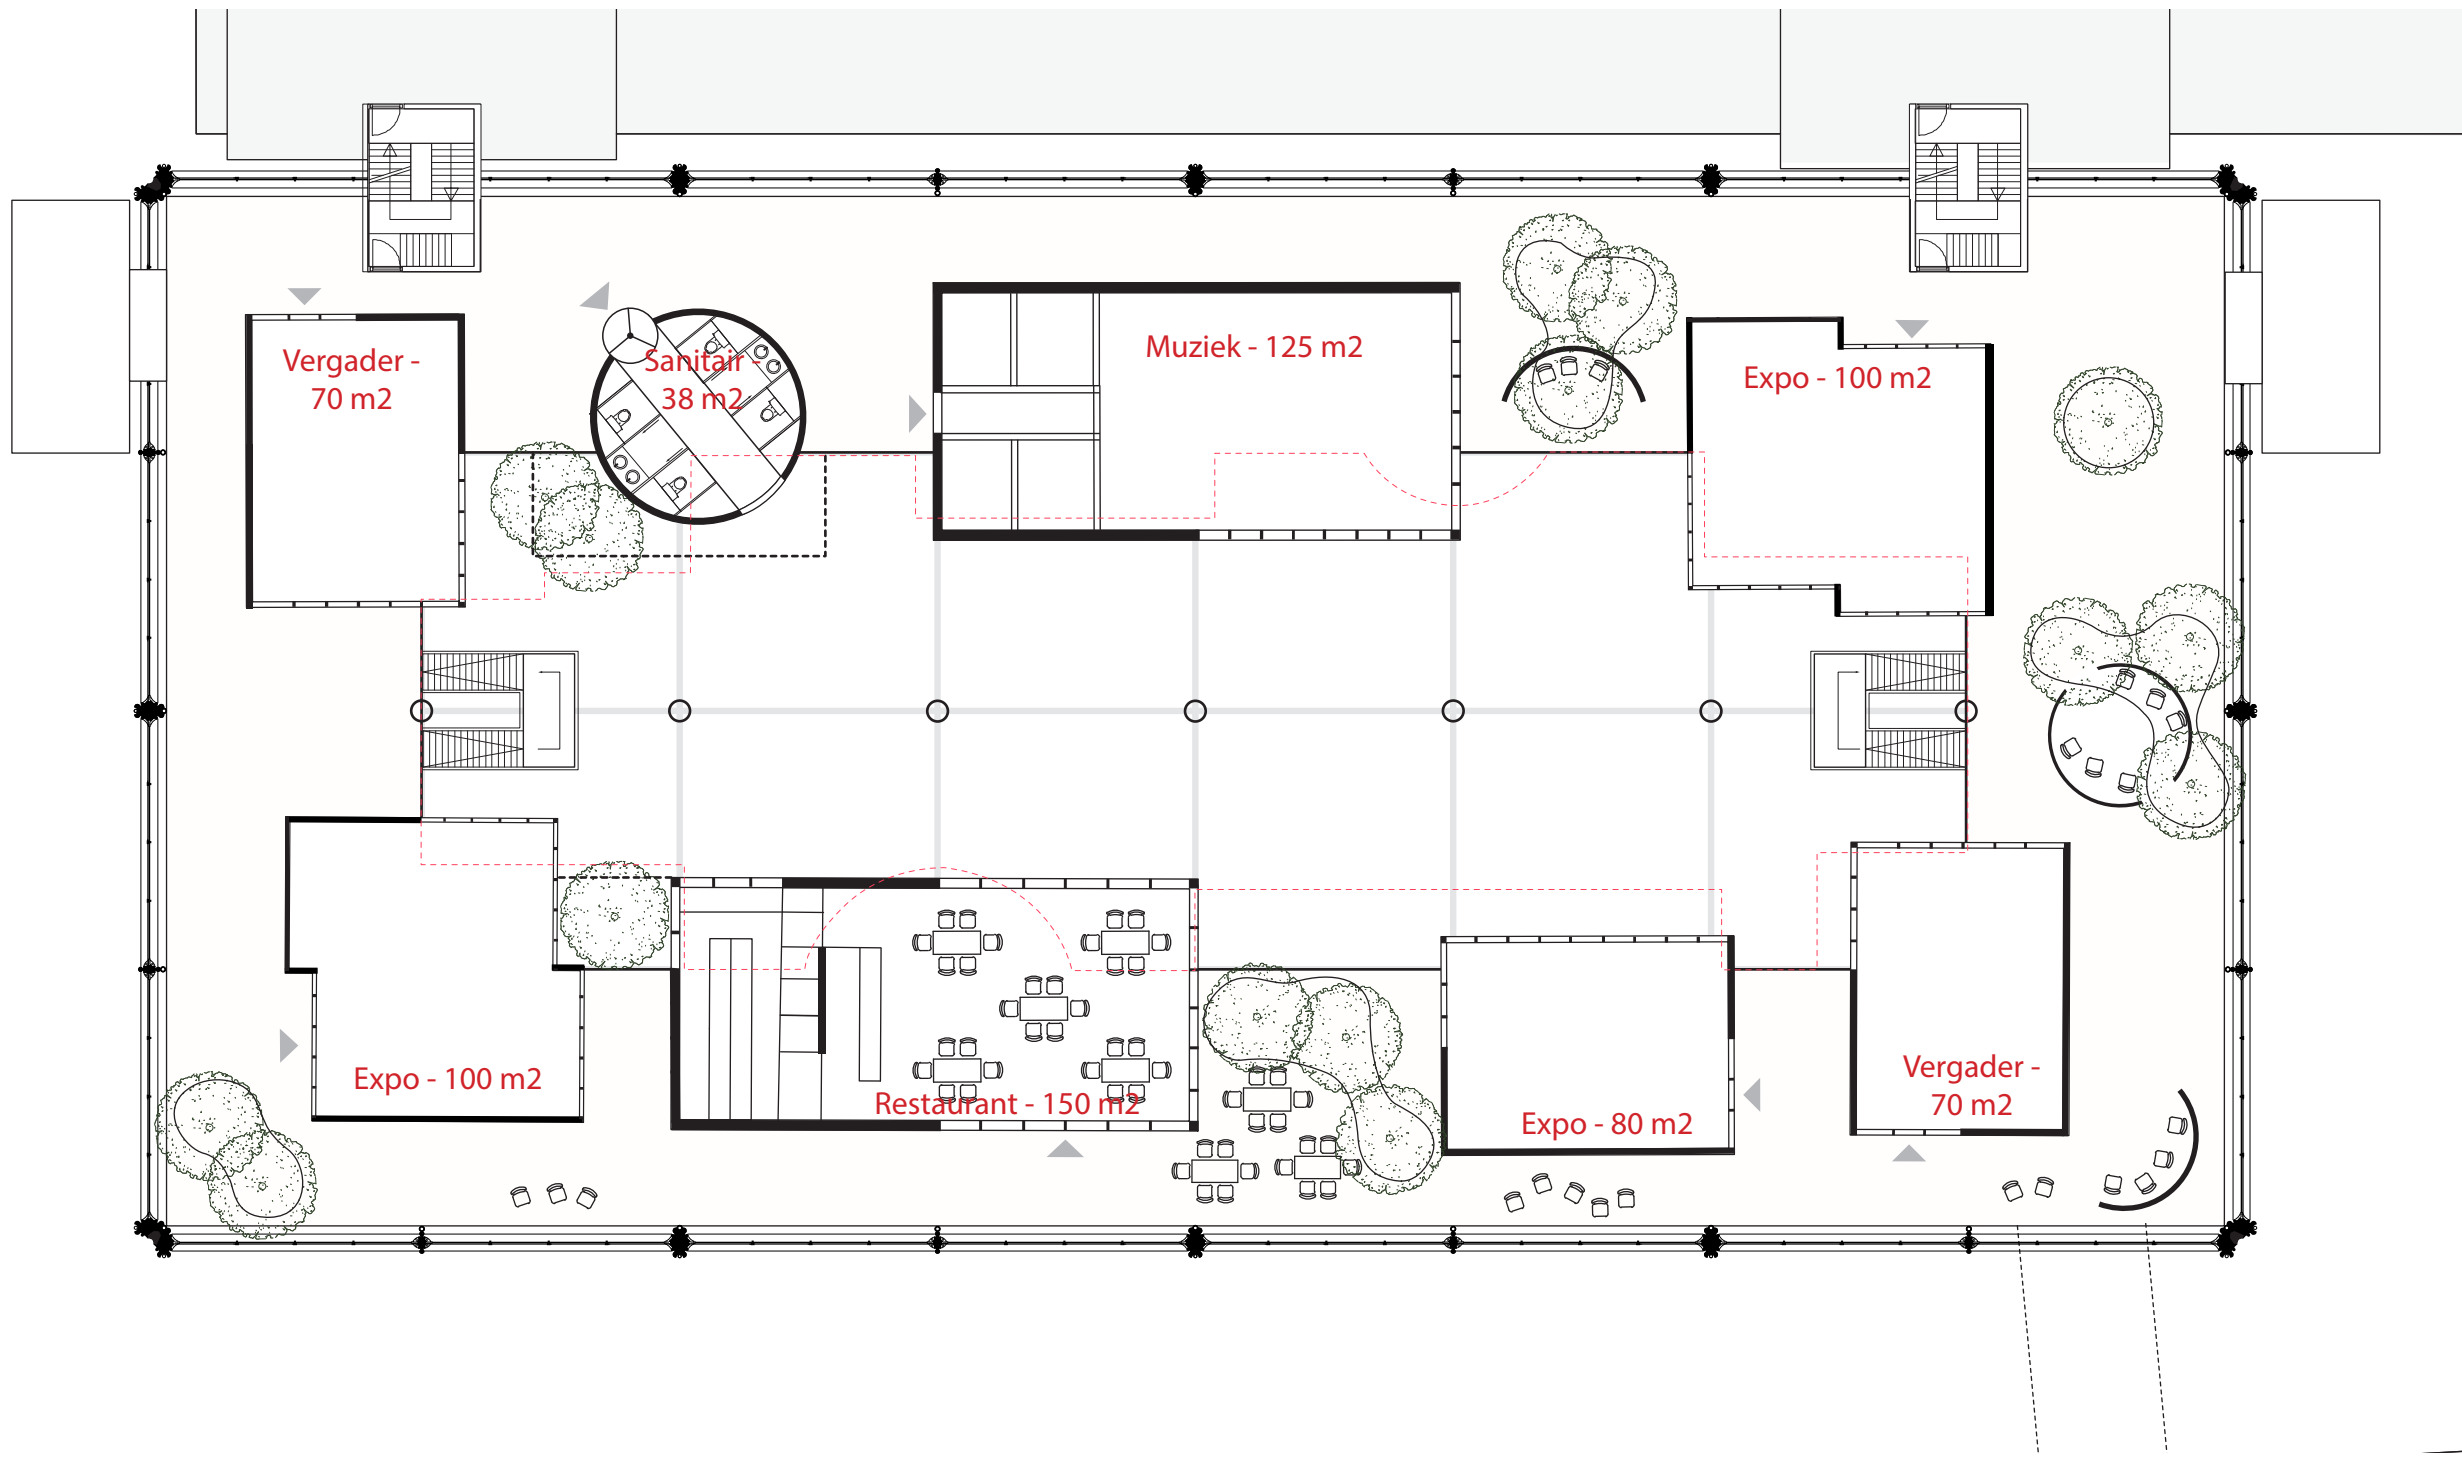

Third floor Metaxis 1:200