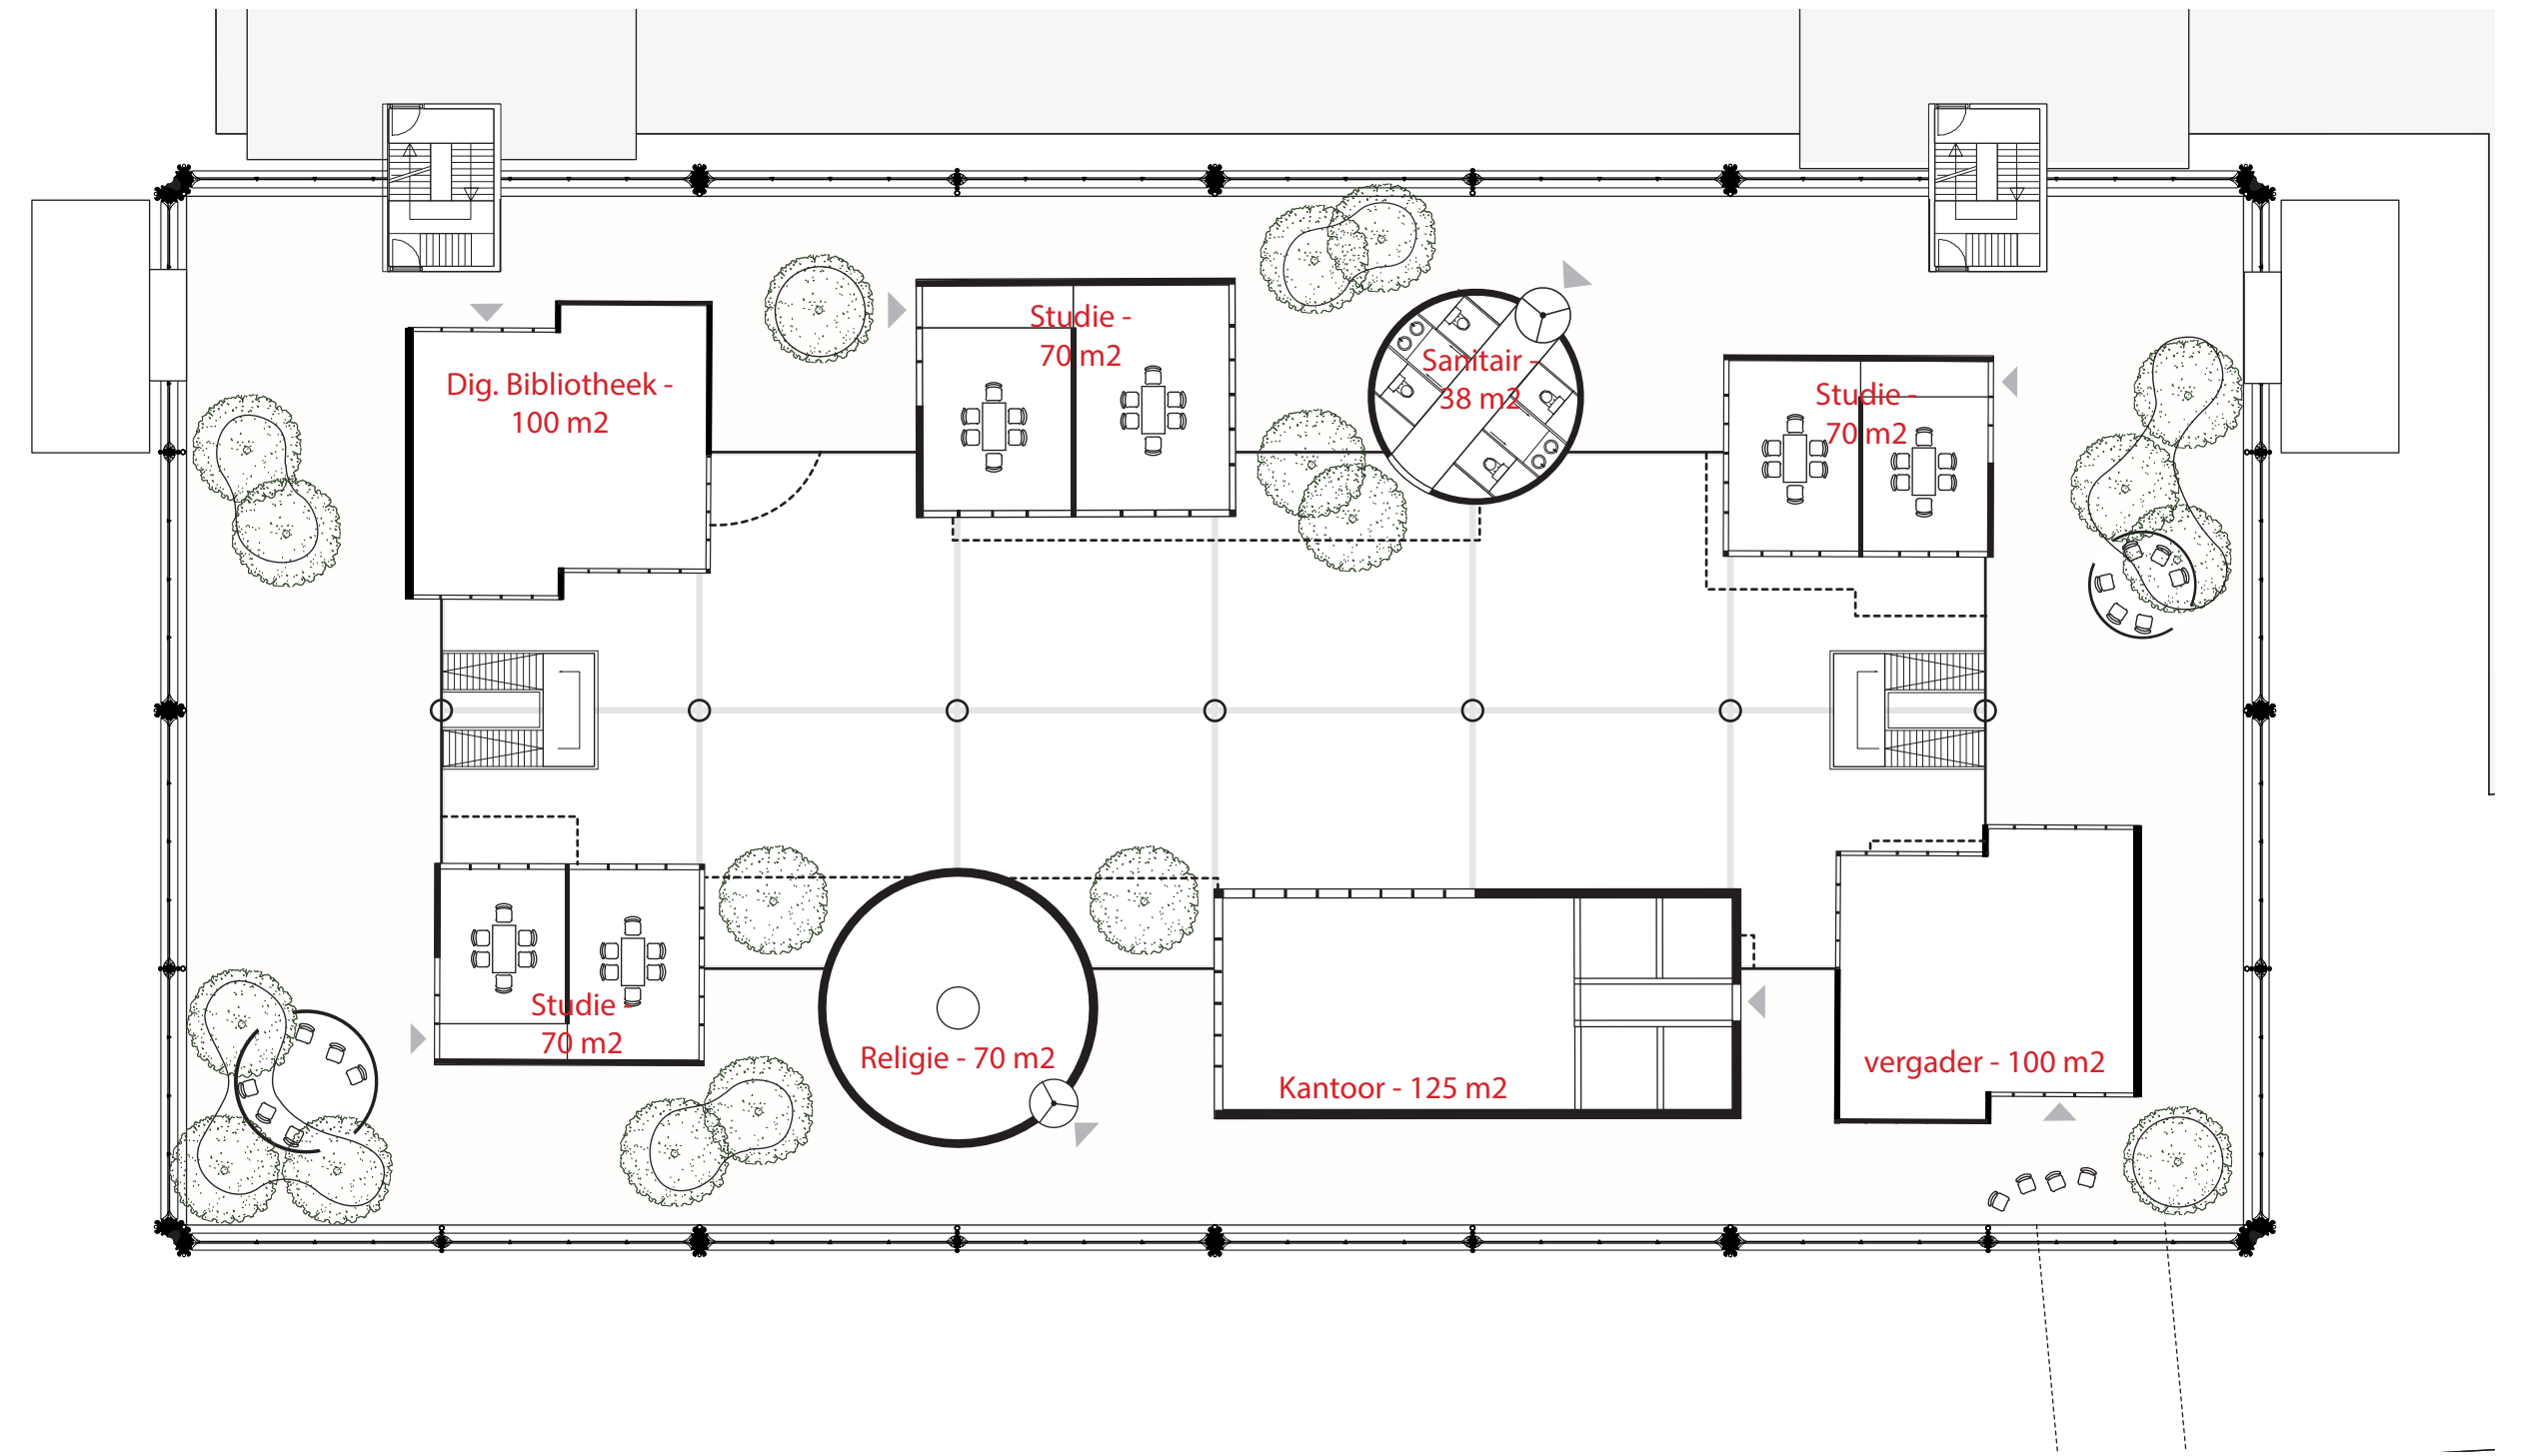

Fourth floor Metaxis 1:200