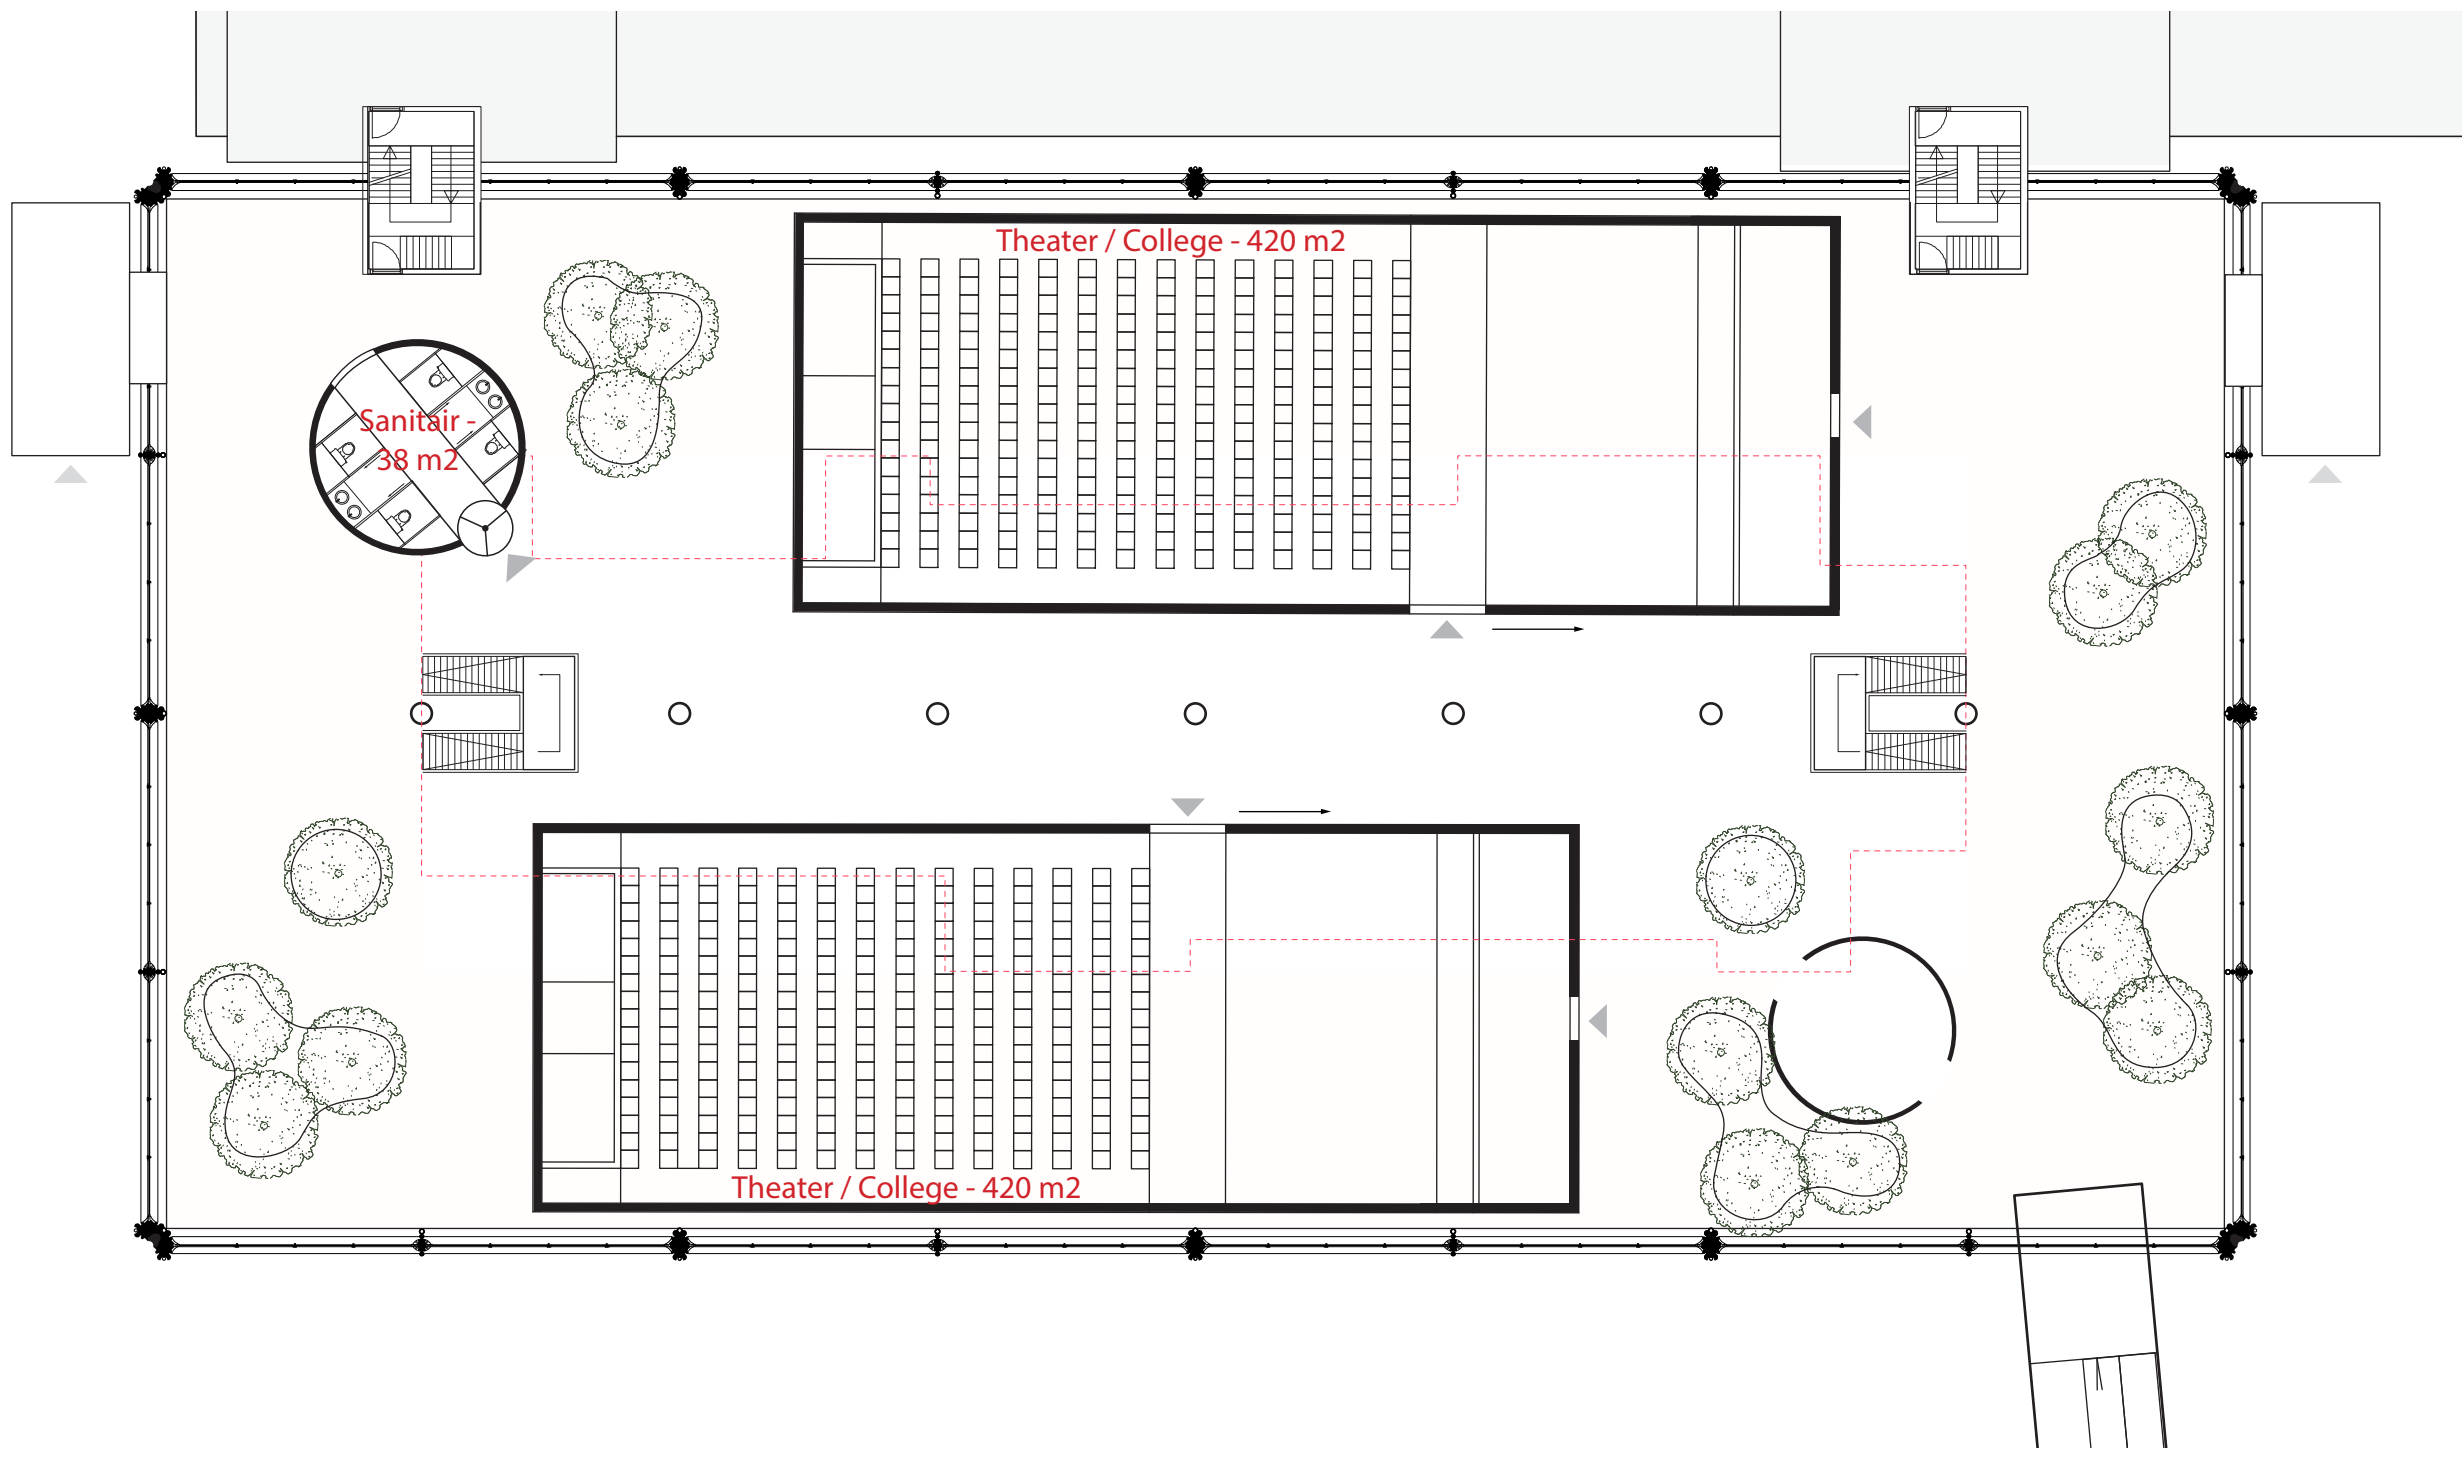

First floor Metaxis 1:200